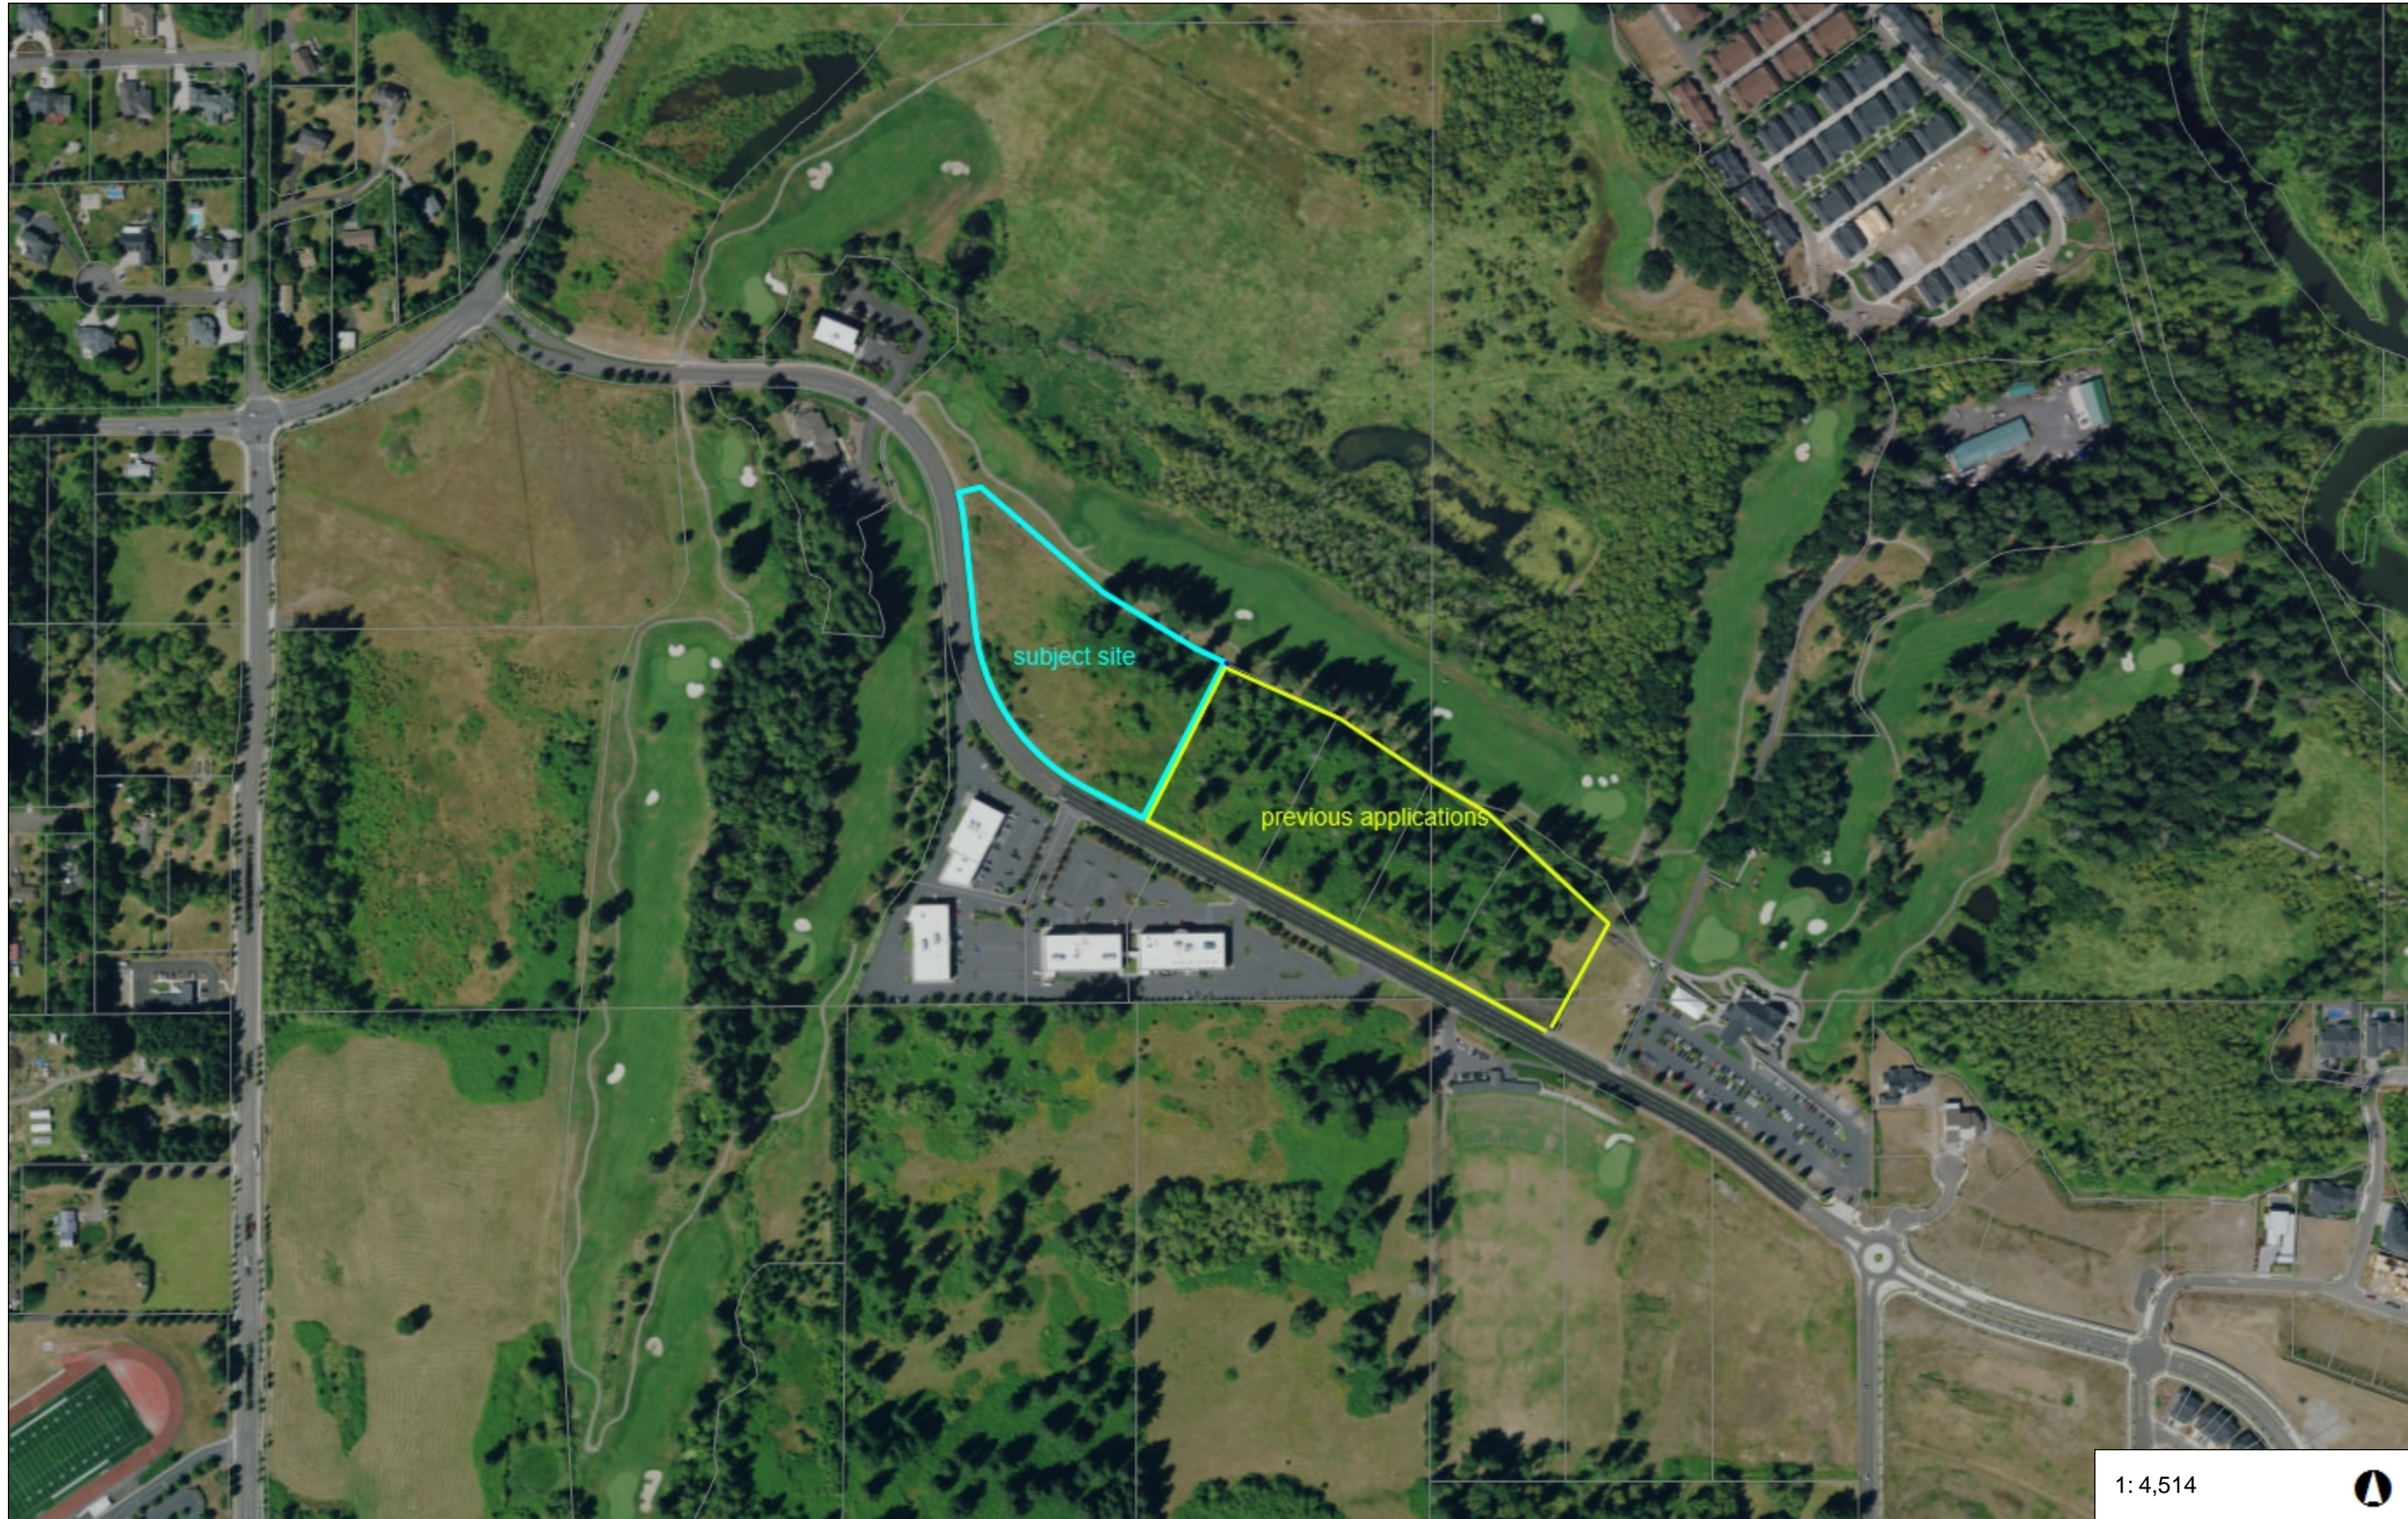

Pedwar Comp Plan

Legend
□ Taxlots

Notes:

1:4,514

0.1 0 0.07 0.1 Miles