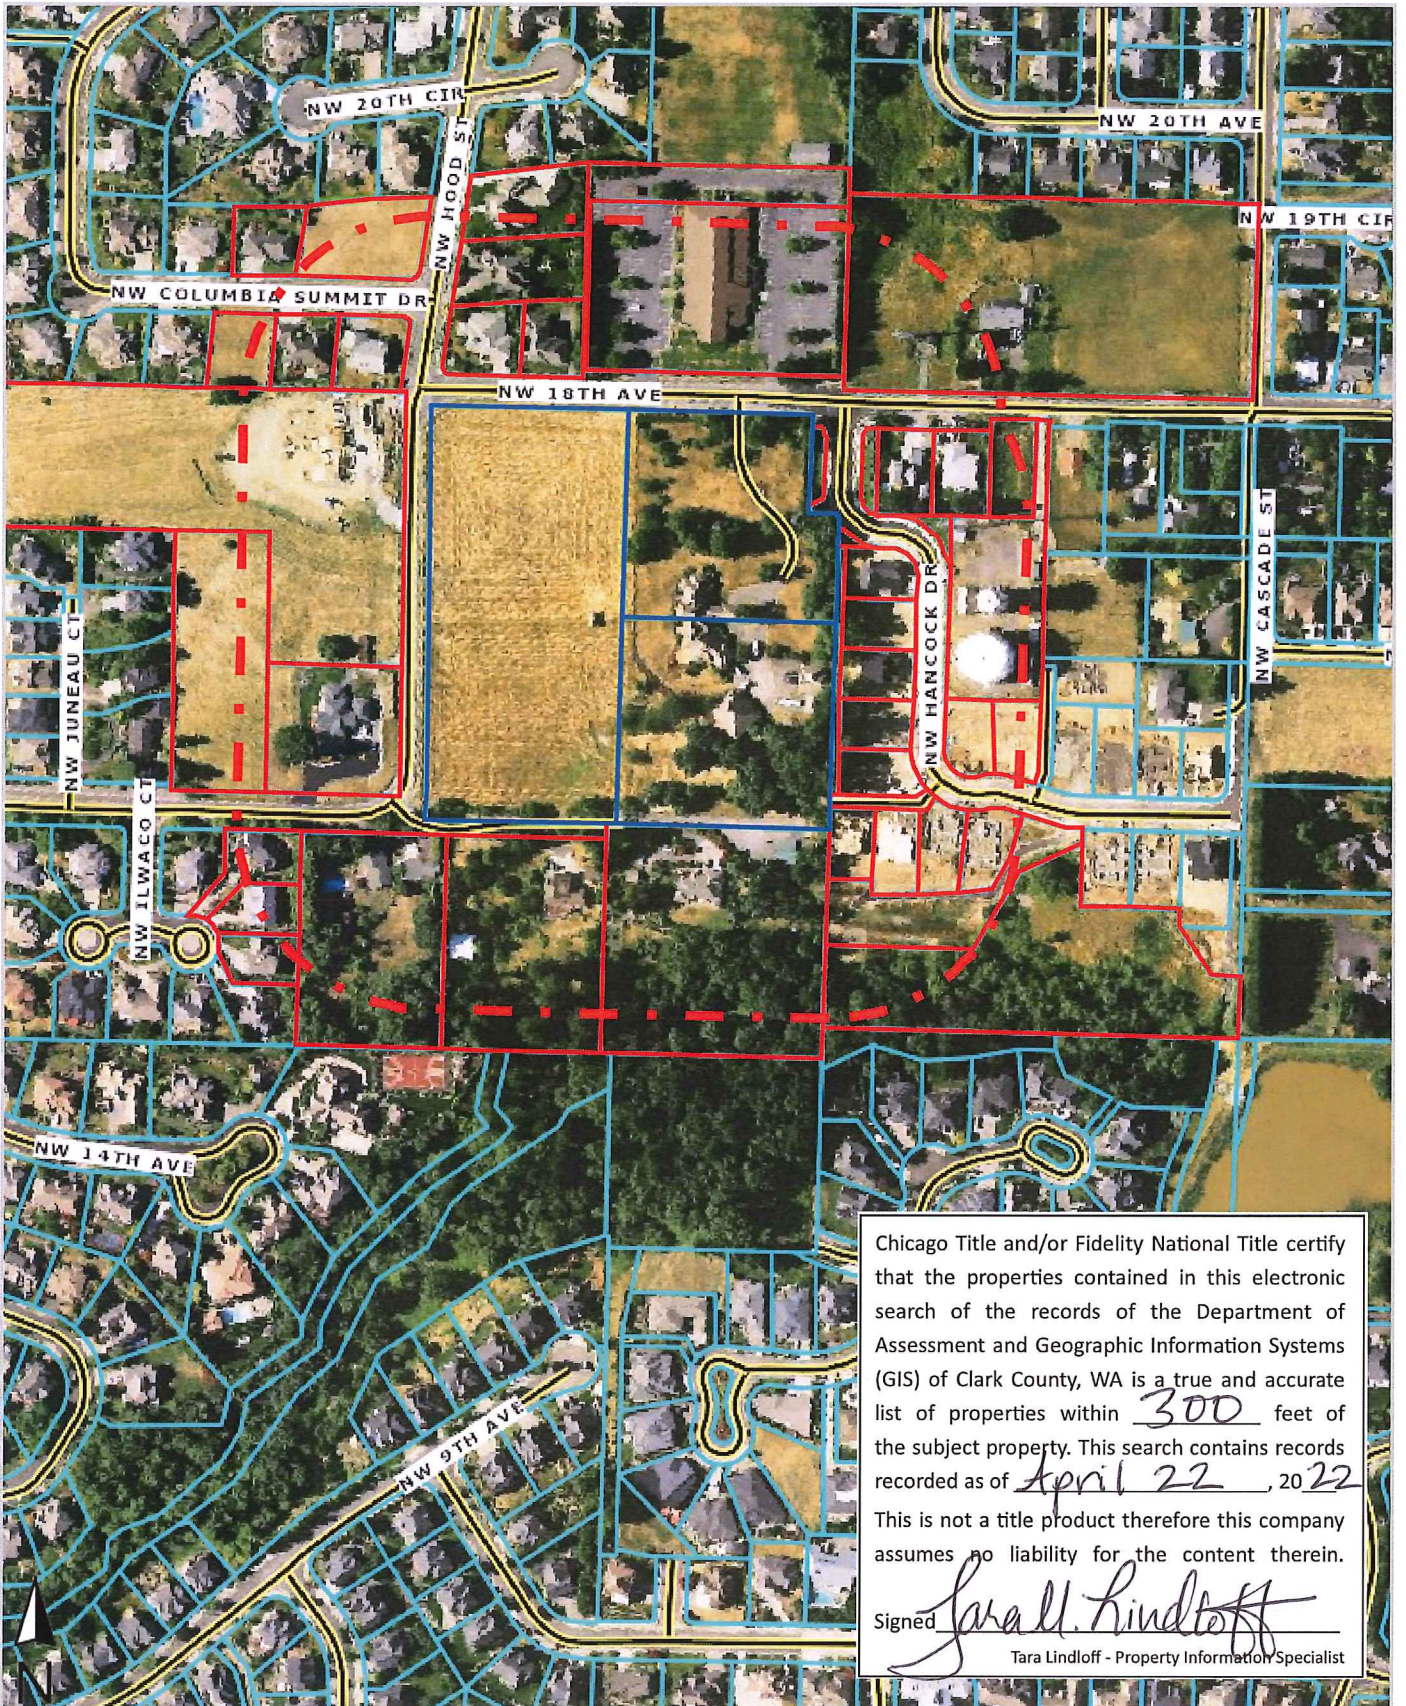

4/28/22, 12:12 PM

Clark, WA - geoAdvantage by Sentry Dynamics

Chicago Title and/or Fidelity National Title certify that the properties contained in this electronic search of the records of the Department of Assessment and Geographic Information Systems (GIS) of Clark County, WA is a true and accurate list of properties within 300 feet of the subject property. This search contains records recorded as of April 22, 2022

This is not a title product therefore this company assumes no liability for the content therein.

Signed Tara Lindloff
Tara Lindloff - Property Information Specialist

This map/plat is being furnished as an aid in locating the herein described land in relation to adjoining streets, natural boundaries and other land, and is not a survey of the land depicted. Except to the extent a policy of title insurance is expressly modified by endorsement, if any, the company does not insure dimensions, distances, location of easements, acreage or other matters shown thereon.