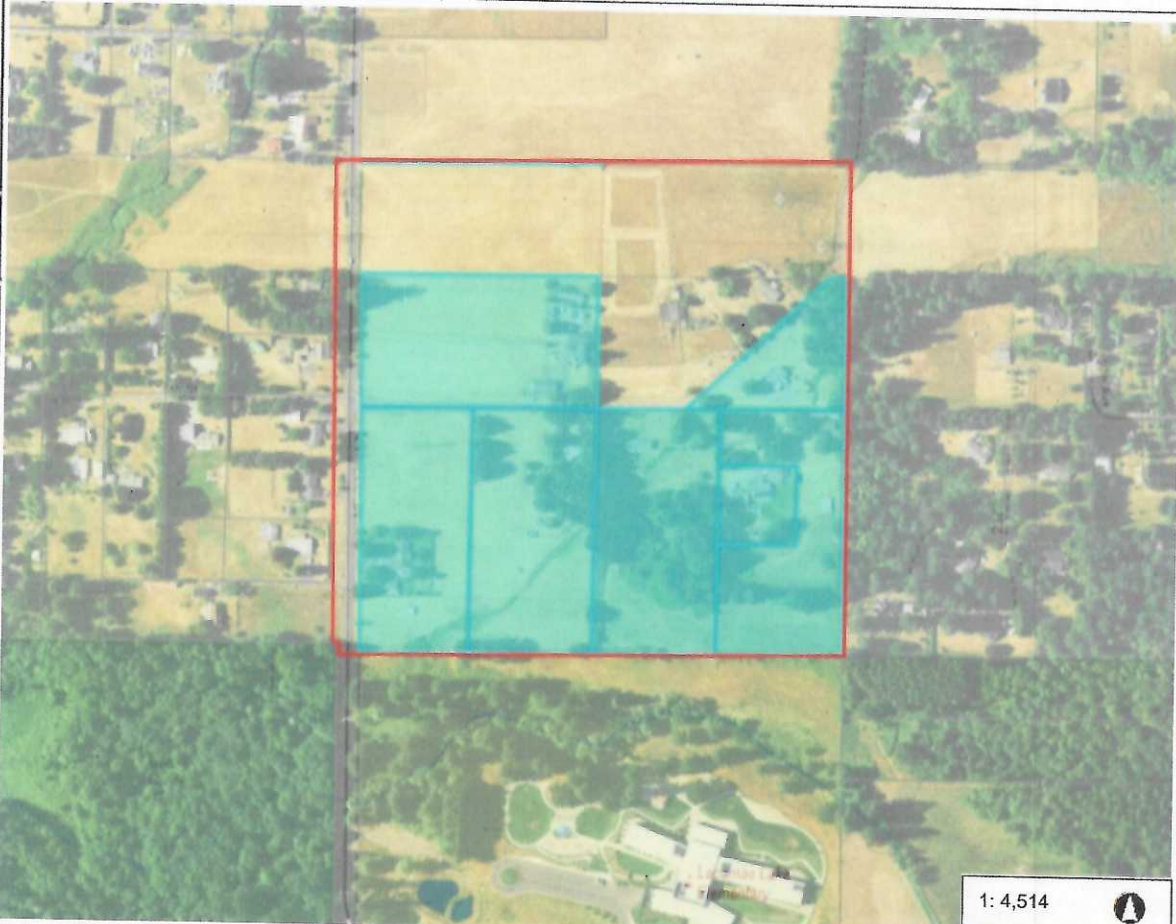

Weakley Annex Location

Legend

Taxlots

Notes:

1: 4,514

752.3 0 376.17 752.3 Feet

WGS_1984_Web_Mercator_Auxiliary_Sphere
Clark County, WA. GIS - <http://gis.clark.wa.gov>

This map was generated by Clark County's "MapsOnline" website. Clark County does not warrant the accuracy, reliability or timeliness of any information on this map, and shall not be held liable for losses caused by using this information. Taxlot (i.e., parcel) boundaries cannot be used to determine the location of property lines on the ground.