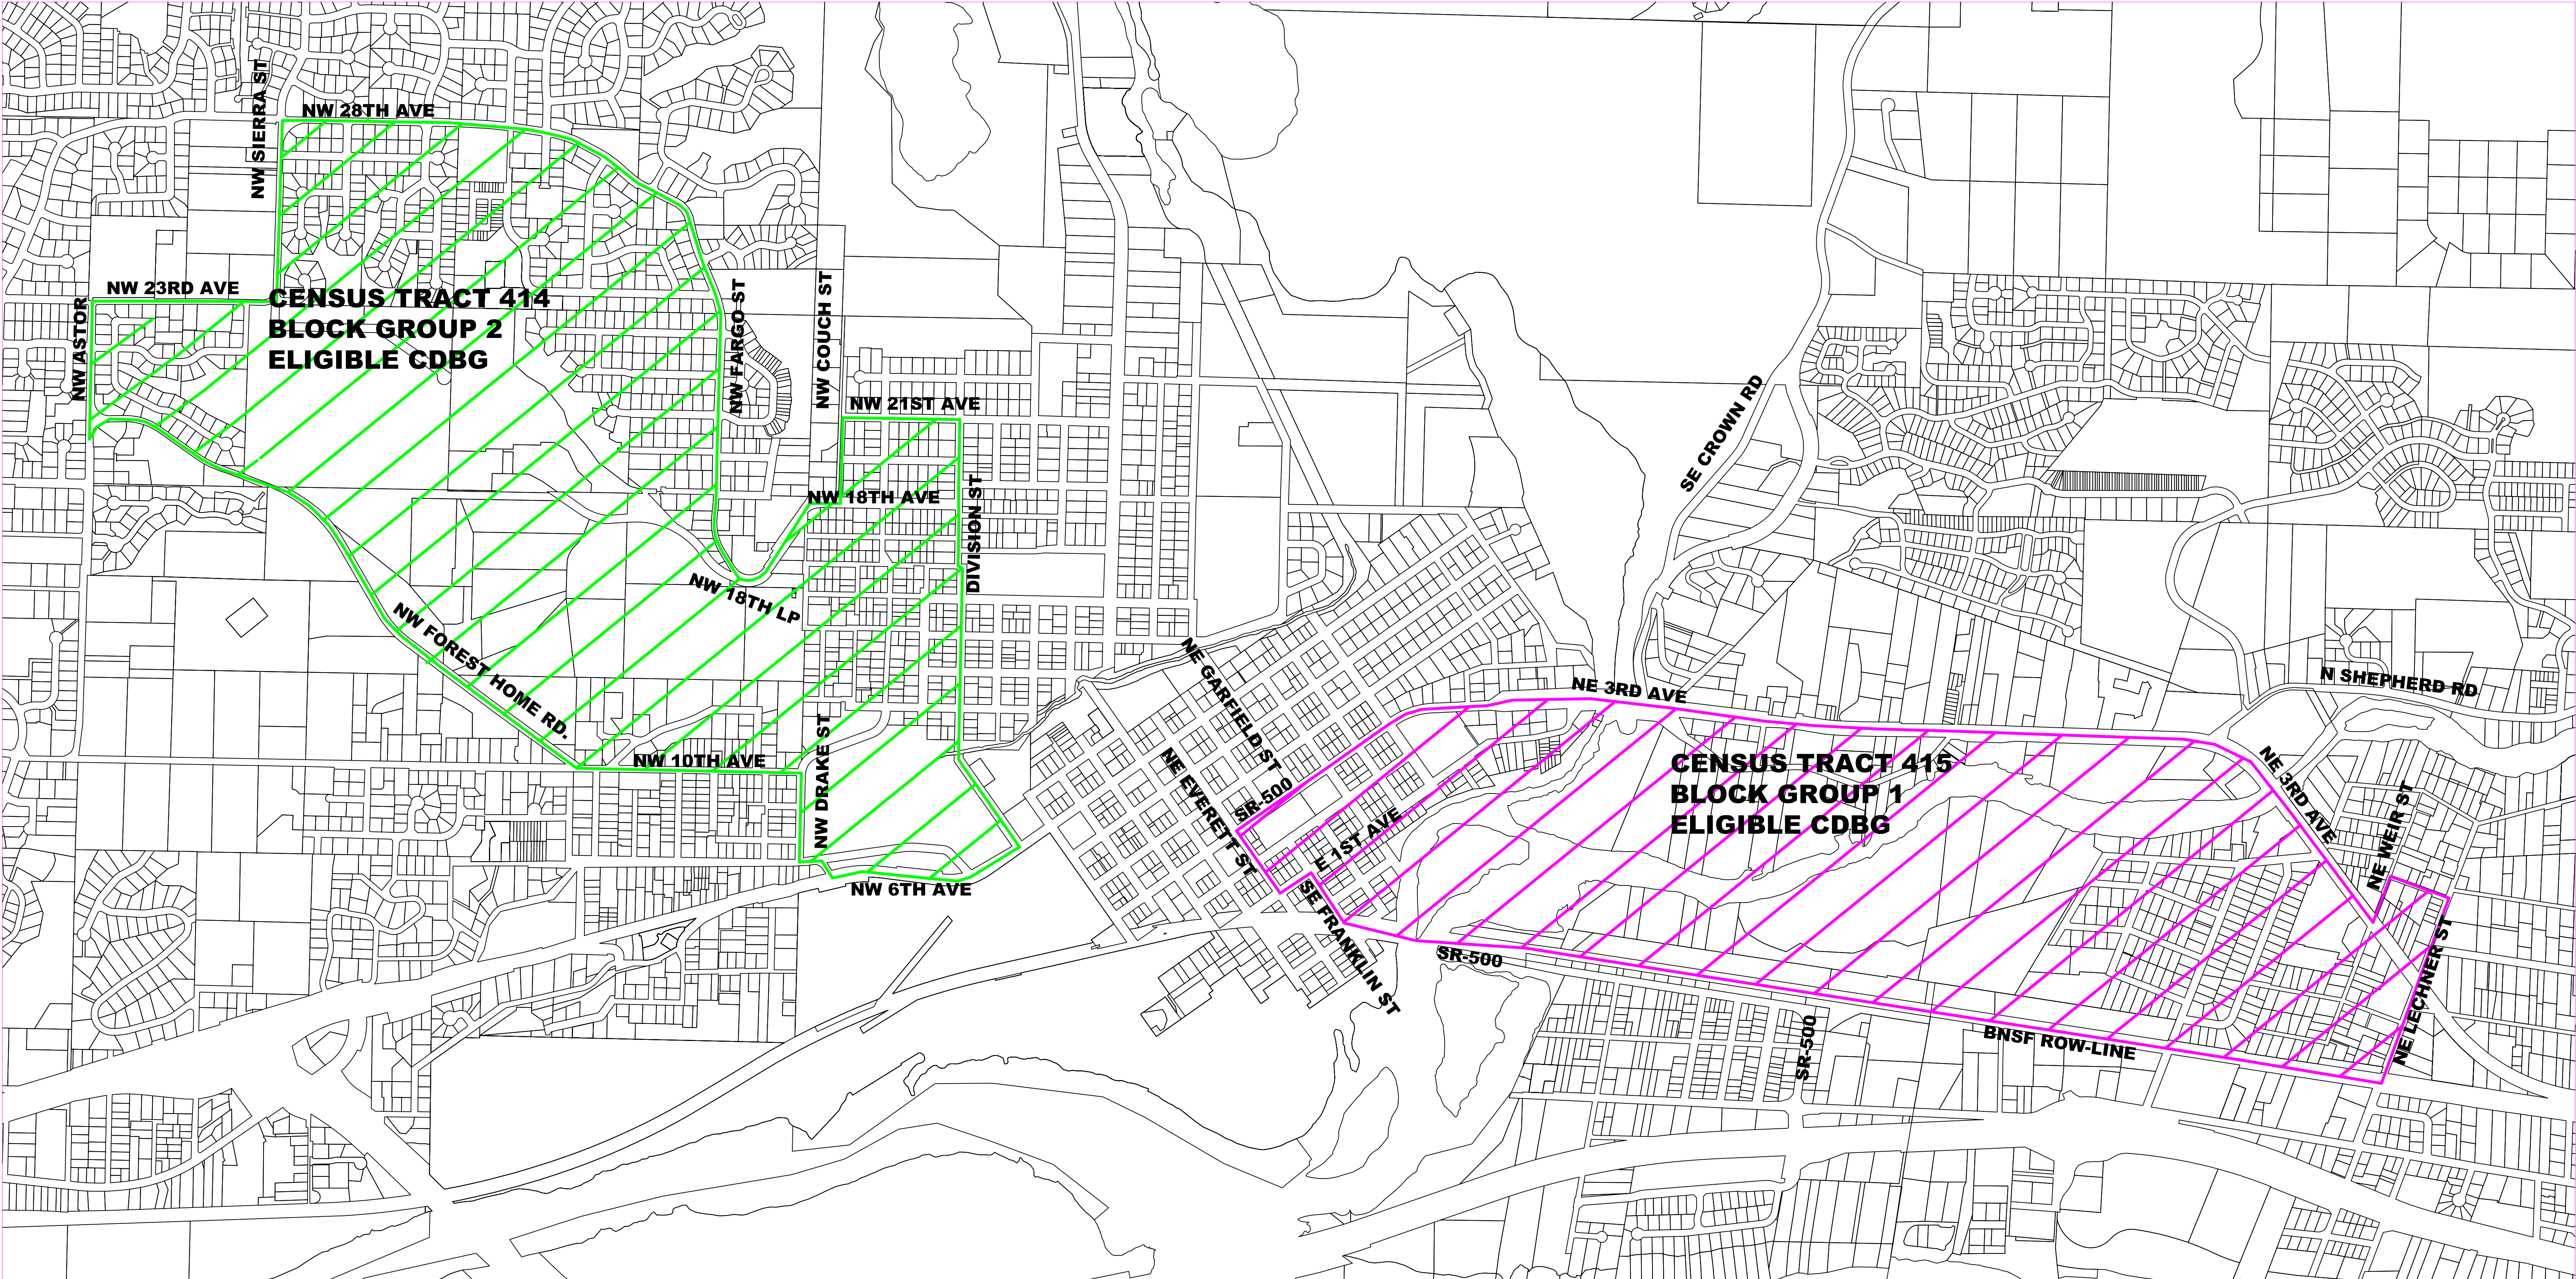

ELIGIBLE CDBG NEIGHBORHOODS-CAMAS 2019

CENSUS TRACT 414 BLOCK GROUP 2 2019 INFO:
GEO ID: 530110414002
TRACT & BLOCK GROUP: 414002
POPULATION OFM: 2476.810033
HOUSING UNITS FROM GIS: 953
TOTAL POPULATION: 2306
MEDIAN AGE: 38.6 (FEMALE=40.6, MALE= 36.2)
POPULATION AGE 65+: 312
POPULATION AGE 65+ AS %= 13.53

CENSUS TRACT 415 BLOCK GROUP 1 2019 INFO:
GEO ID: 530110415001
TRACT & BLOCK GROUP: 415001
POPULATION OFM: 1008.379998
HOUSING UNITS FROM GIS: 434
TOTAL POPULATION: 1037
MEDIAN AGE: 36.7 (FEMALE=38.3, MALE= 34.6)
POPULATION AGE 65+: 165
POPULATION AGE 65+ AS %= 15.91