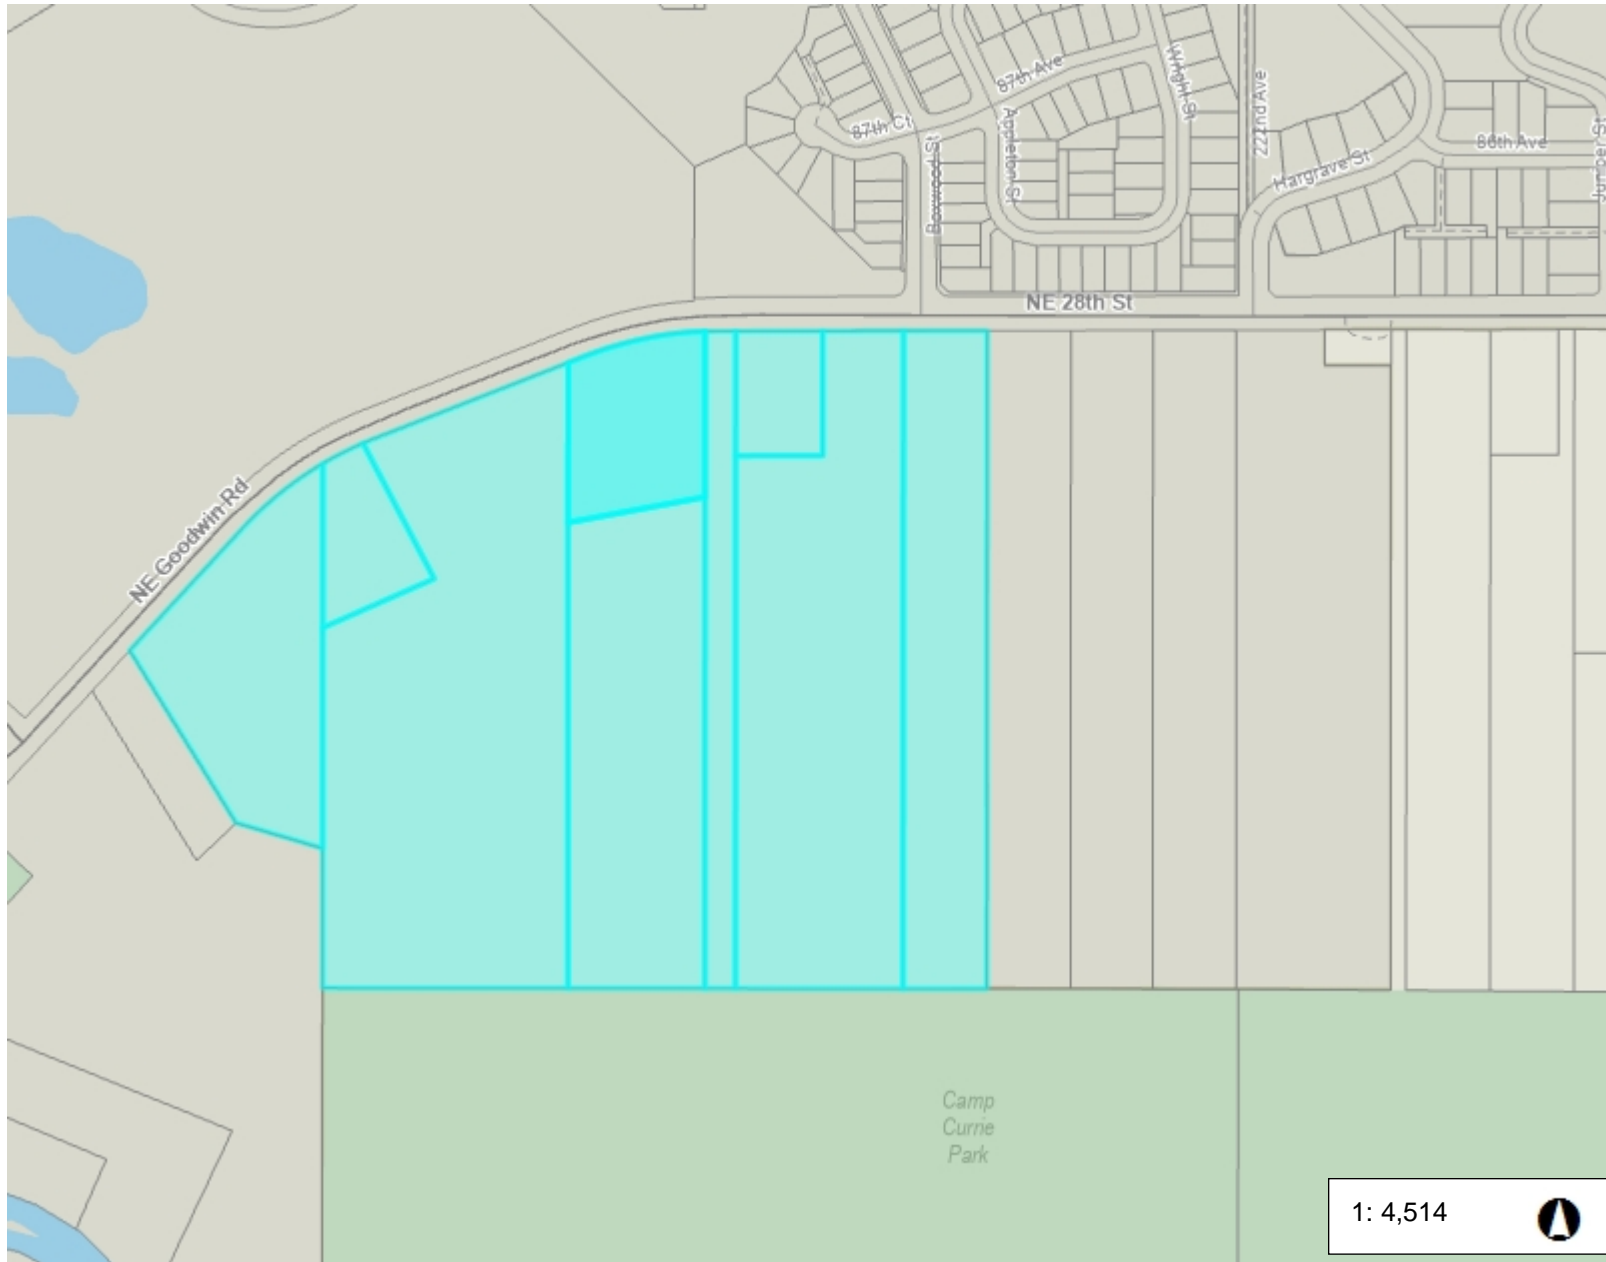

# 28th & Goodwin Annexation

### Legend

Taxlots

### Notes:

1: 4,514

WGS\_1984\_Web\_Mercator\_Auxiliary\_Sphere  
Clark County, WA. GIS - <http://gis.clark.wa.gov>

This map was generated by Clark County's "MapsOnline" website. Clark County does not warrant the accuracy, reliability or timeliness of any information on this map, and shall not be held liable for losses caused by using this information. Taxlot (i.e., parcel) boundaries cannot be used to determine the location of property lines on the ground.