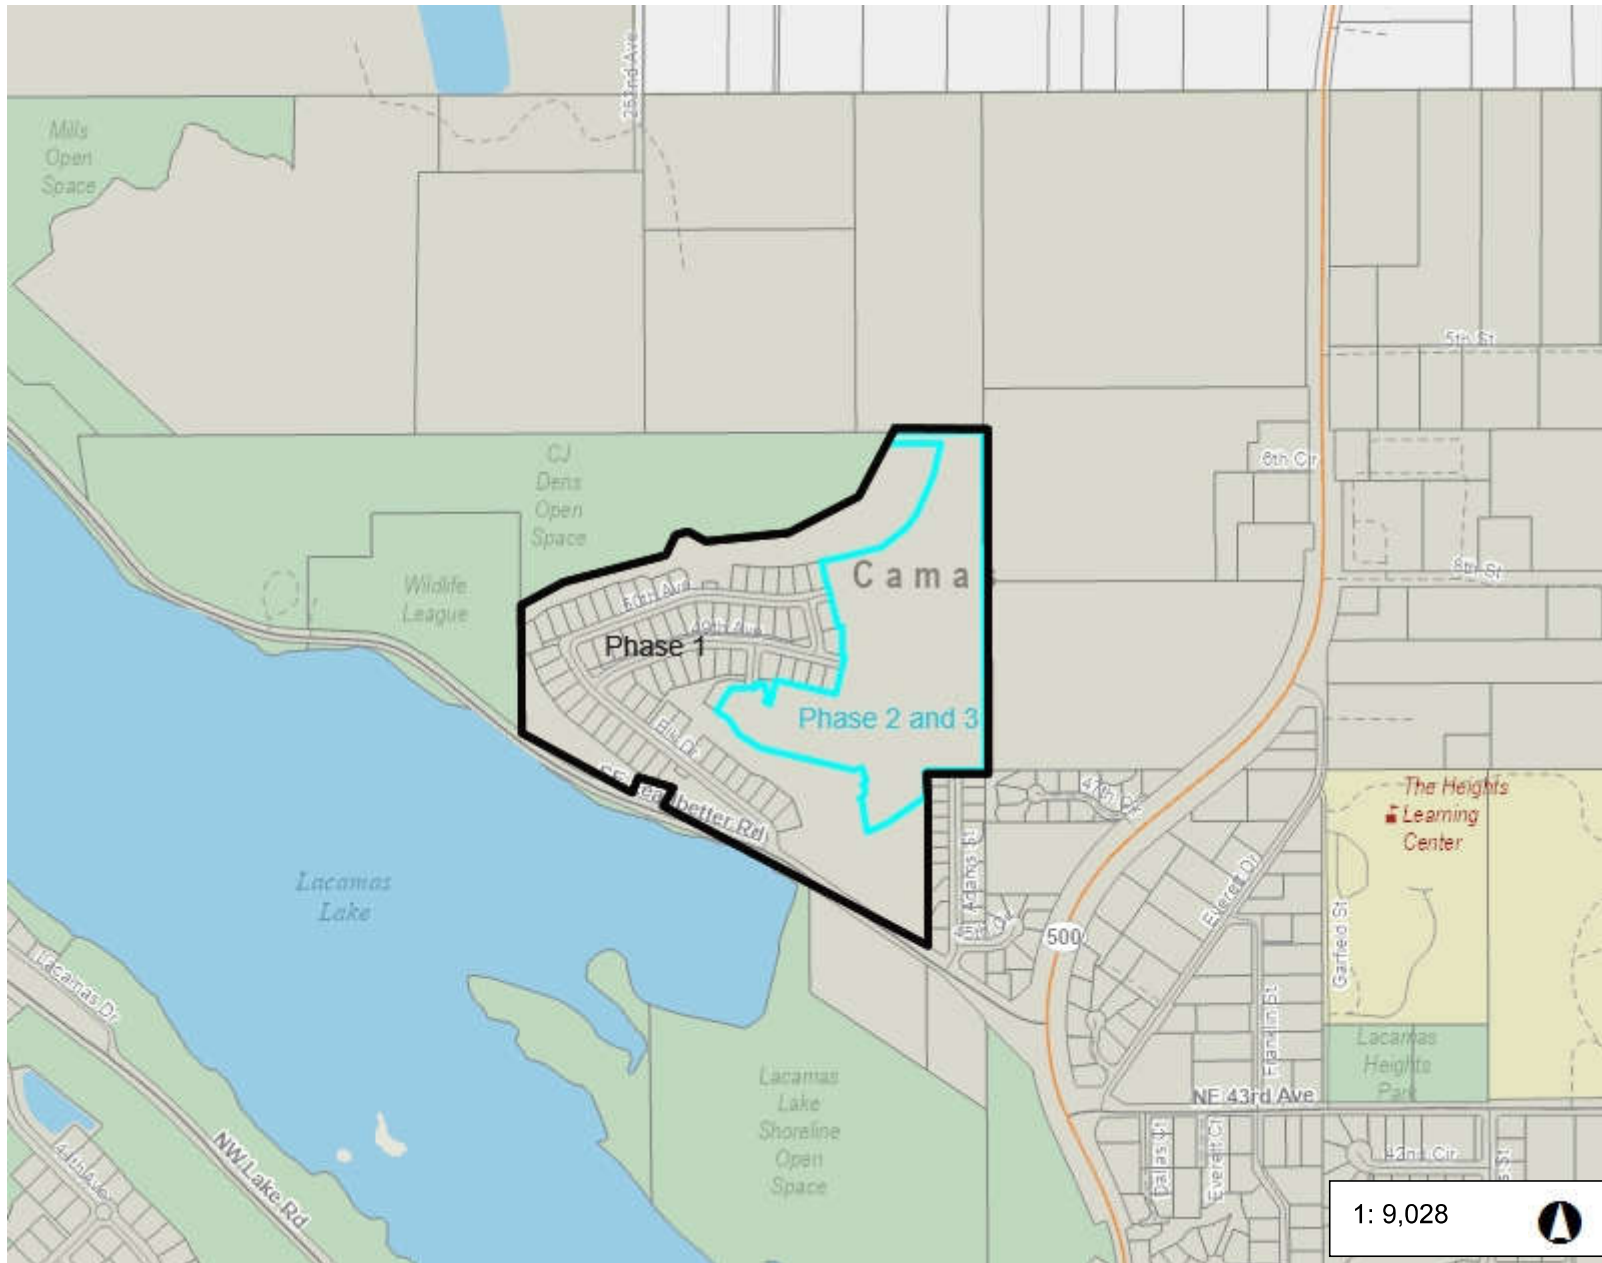

# Vicinity Map

### Legend

Taxlots

### Notes:

1: 9,028

1,504.7 0 752.33 1,504.7 Feet

WGS\_1984\_Web\_Mercator\_Auxiliary\_Sphere  
Clark County, WA. GIS - <http://gis.clark.wa.gov>

This map was generated by Clark County's "MapsOnline" website. Clark County does not warrant the accuracy, reliability or timeliness of any information on this map, and shall not be held liable for losses caused by using this information. Taxlot (i.e., parcel) boundaries cannot be used to determine the location of property lines on the ground.