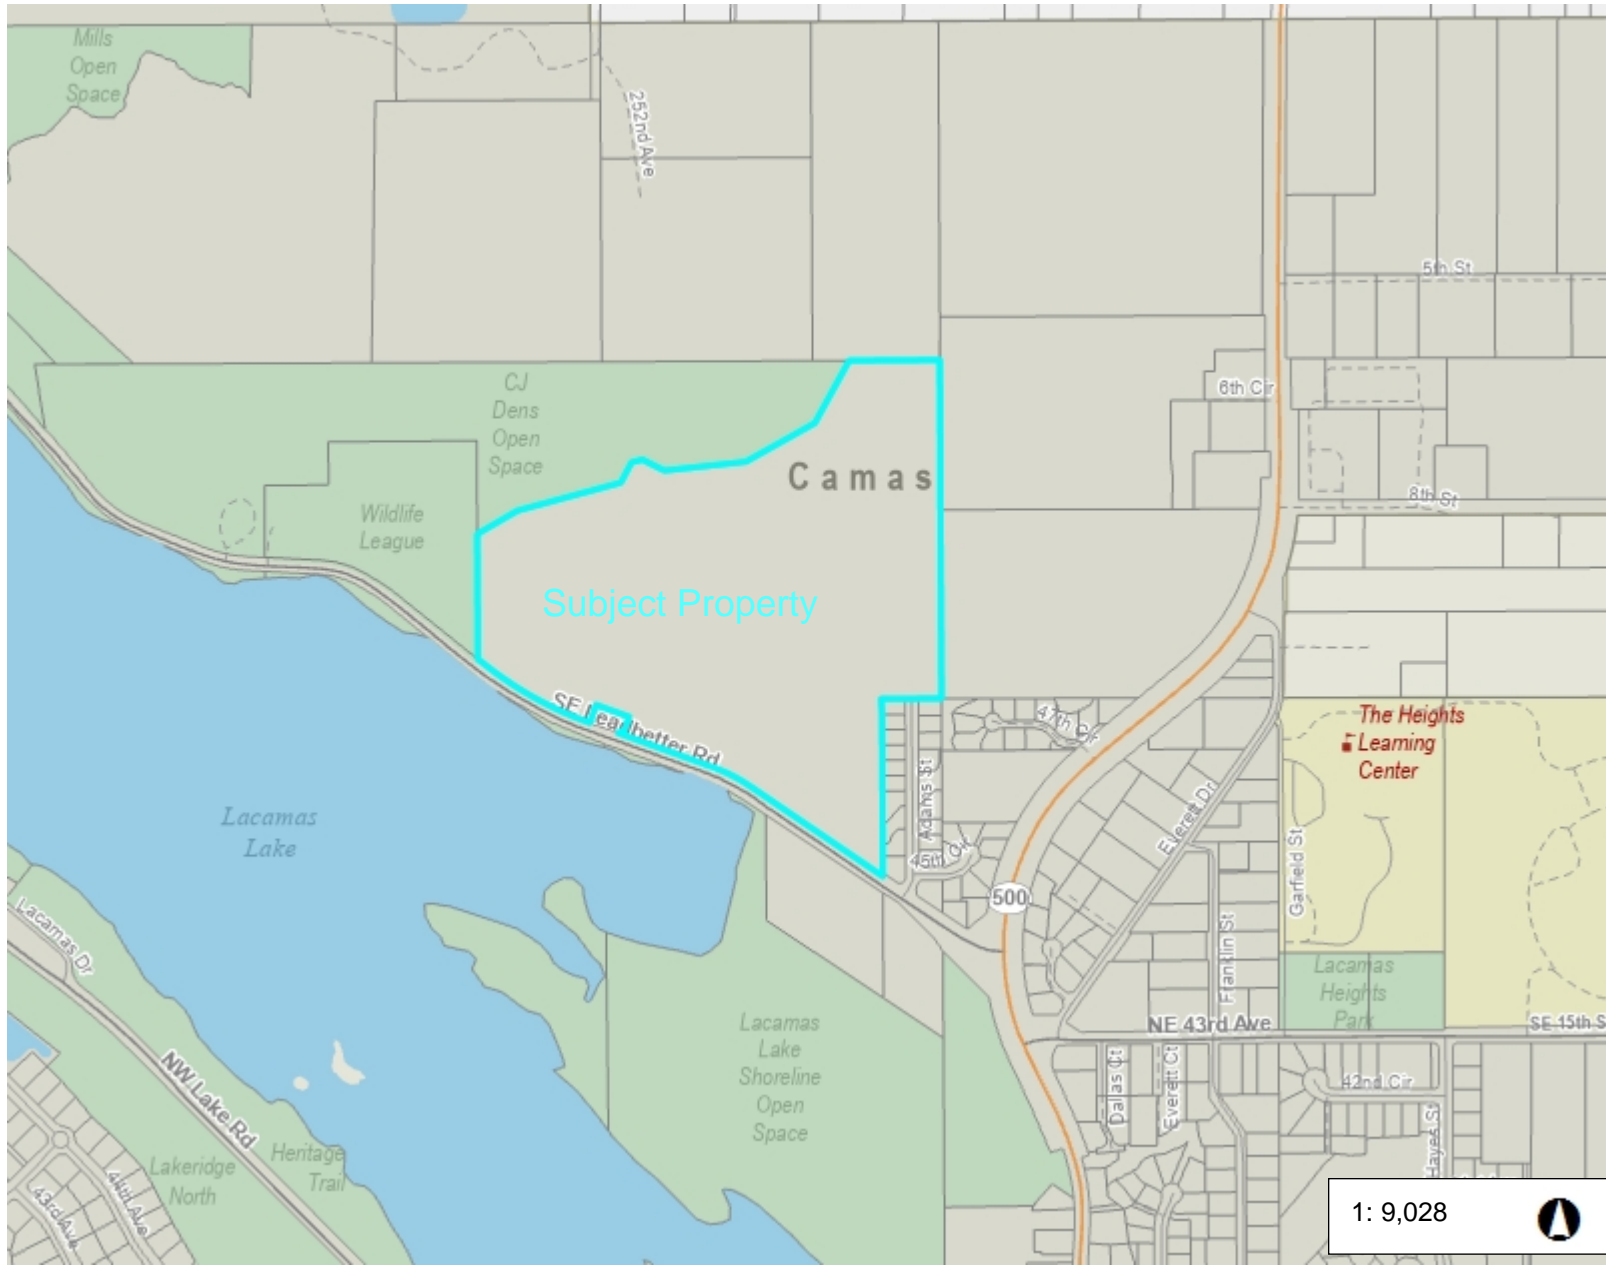

715 SE Leadbetter Road

Legend

Taxlots

Notes:

1: 9,028

1,504.7 0 752.33 1,504.7 Feet

WGS_1984_Web_Mercator_Auxiliary_Sphere
Clark County, WA. GIS - <http://gis.clark.wa.gov>

This map was generated by Clark County's "MapsOnline" website. Clark County does not warrant the accuracy, reliability or timeliness of any information on this map, and shall not be held liable for losses caused by using this information.