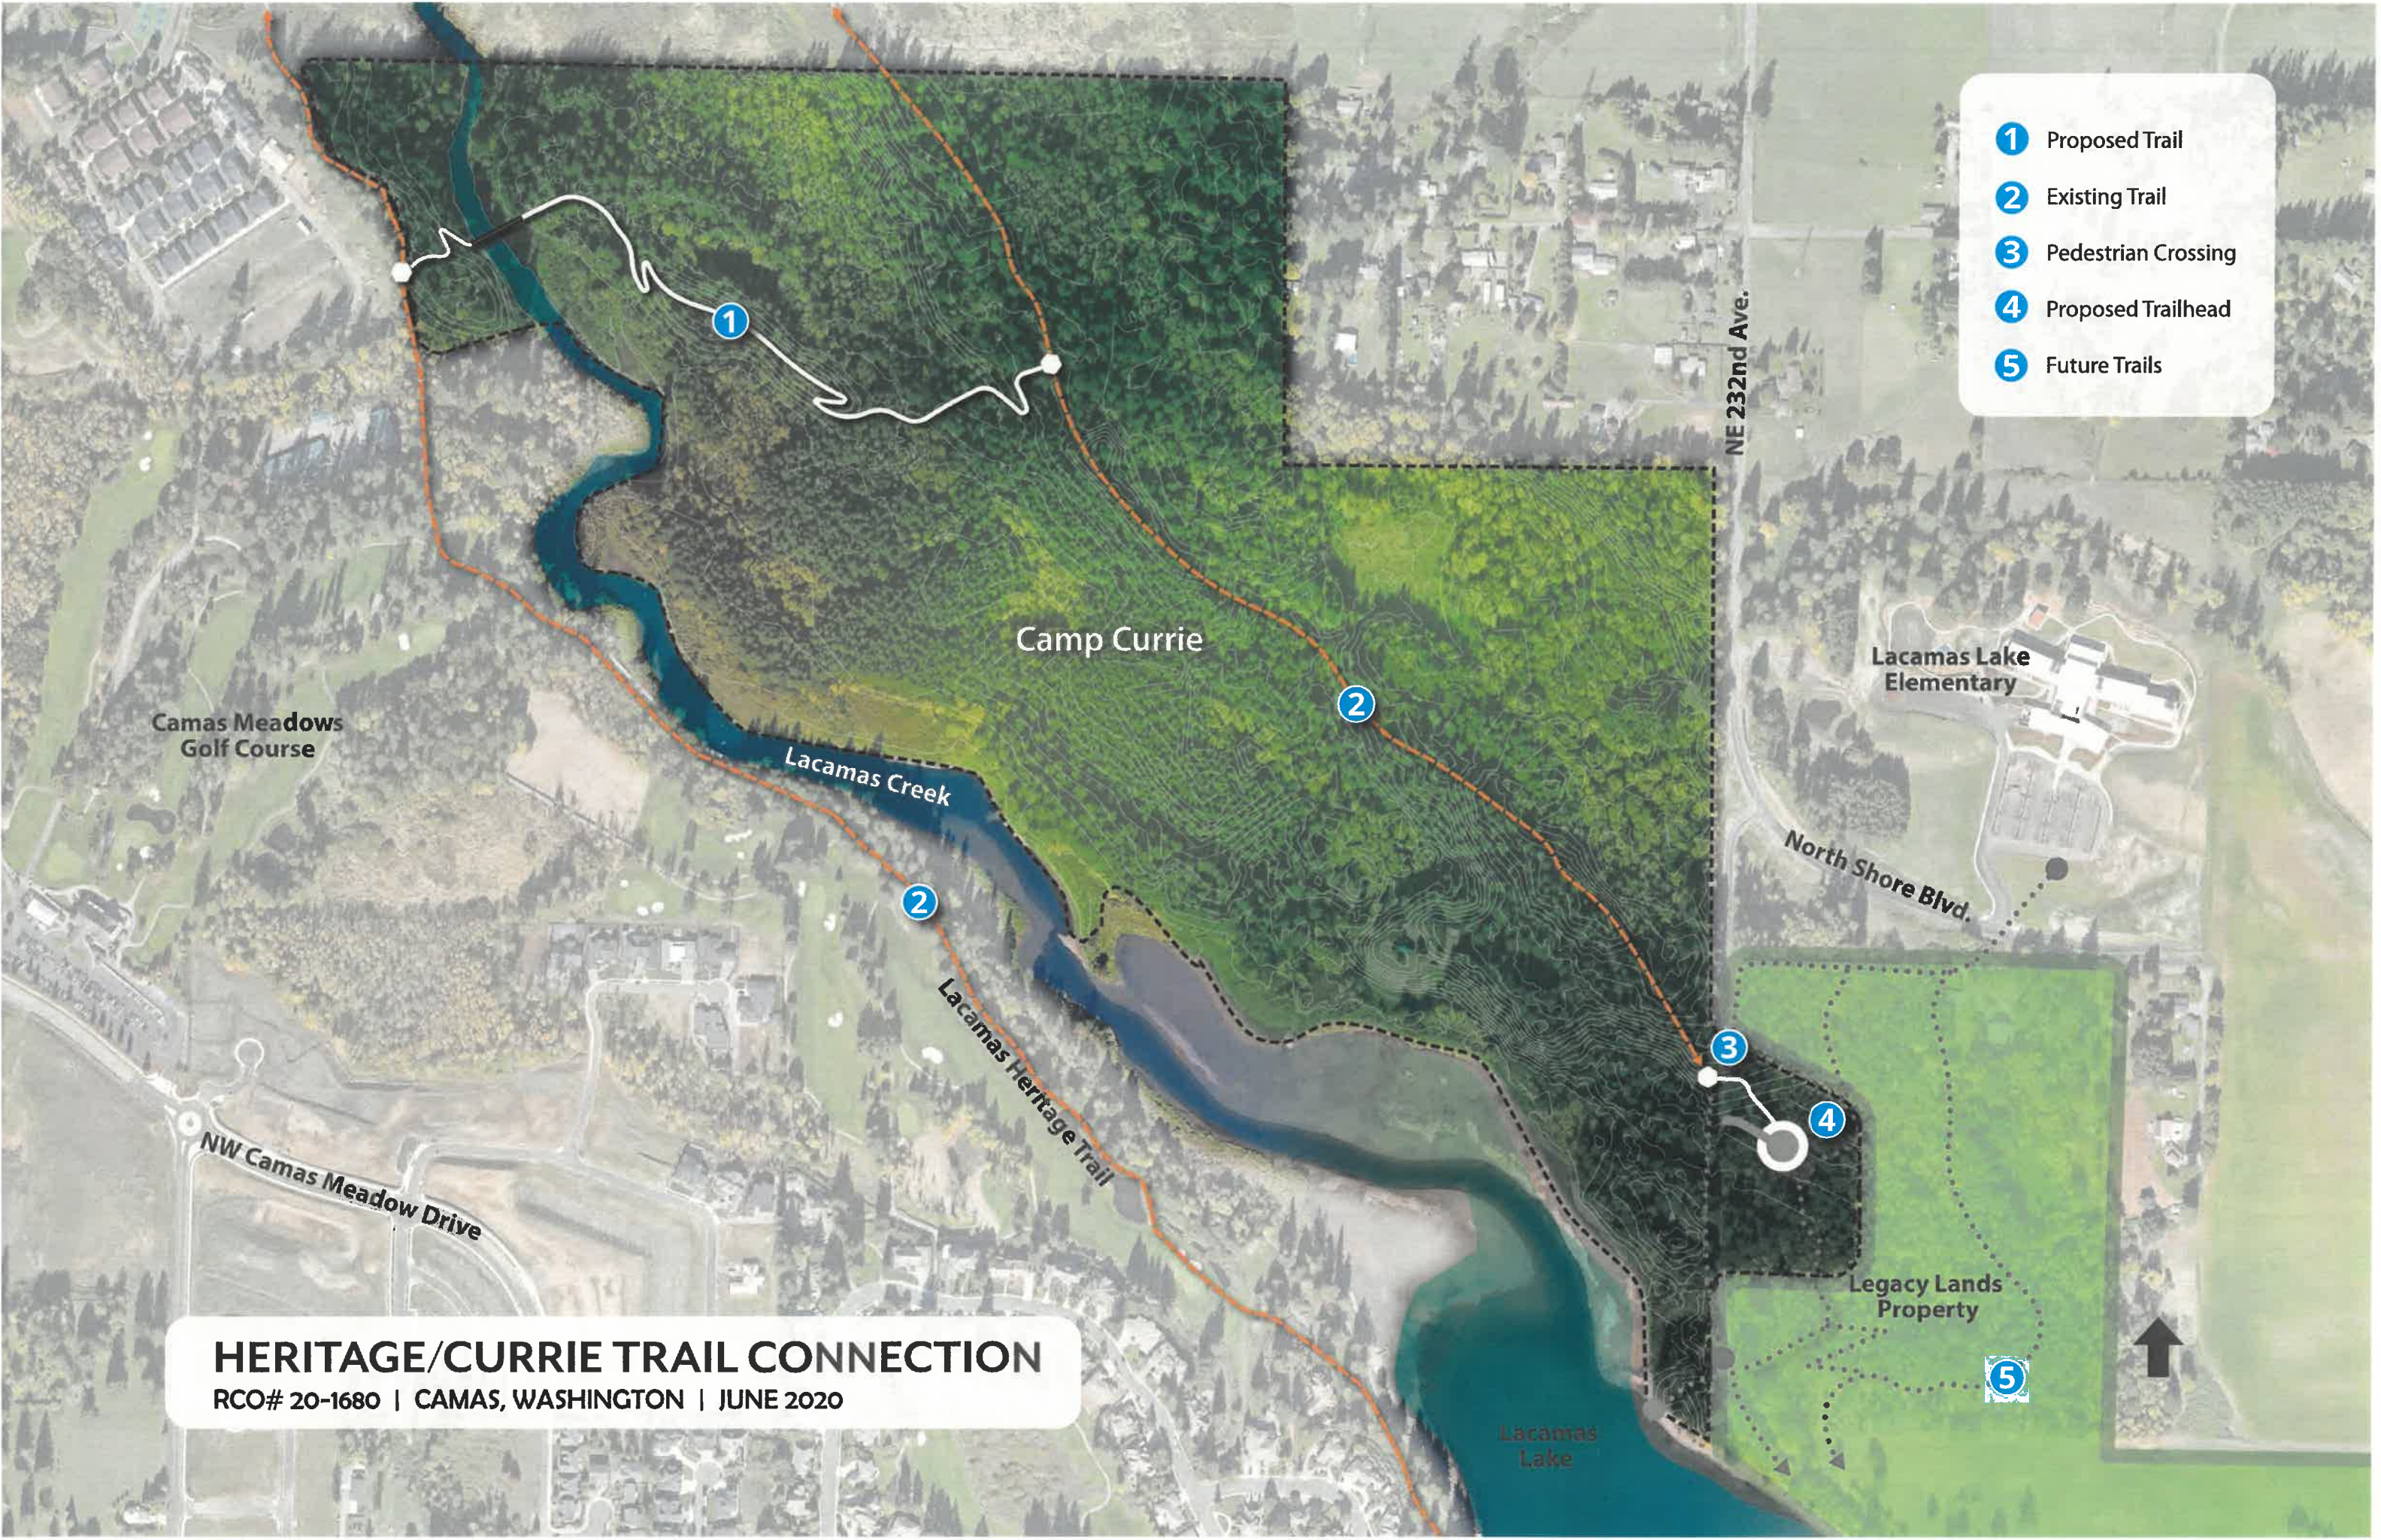

- 1 Proposed Trail
- 2 Existing Trail
- 3 Pedestrian Crossing
- 4 Proposed Trailhead
- 5 Future Trails

HERITAGE/CURRIE TRAIL CONNECTION
RCO# 20-1680 | CAMAS, WASHINGTON | JUNE 2020