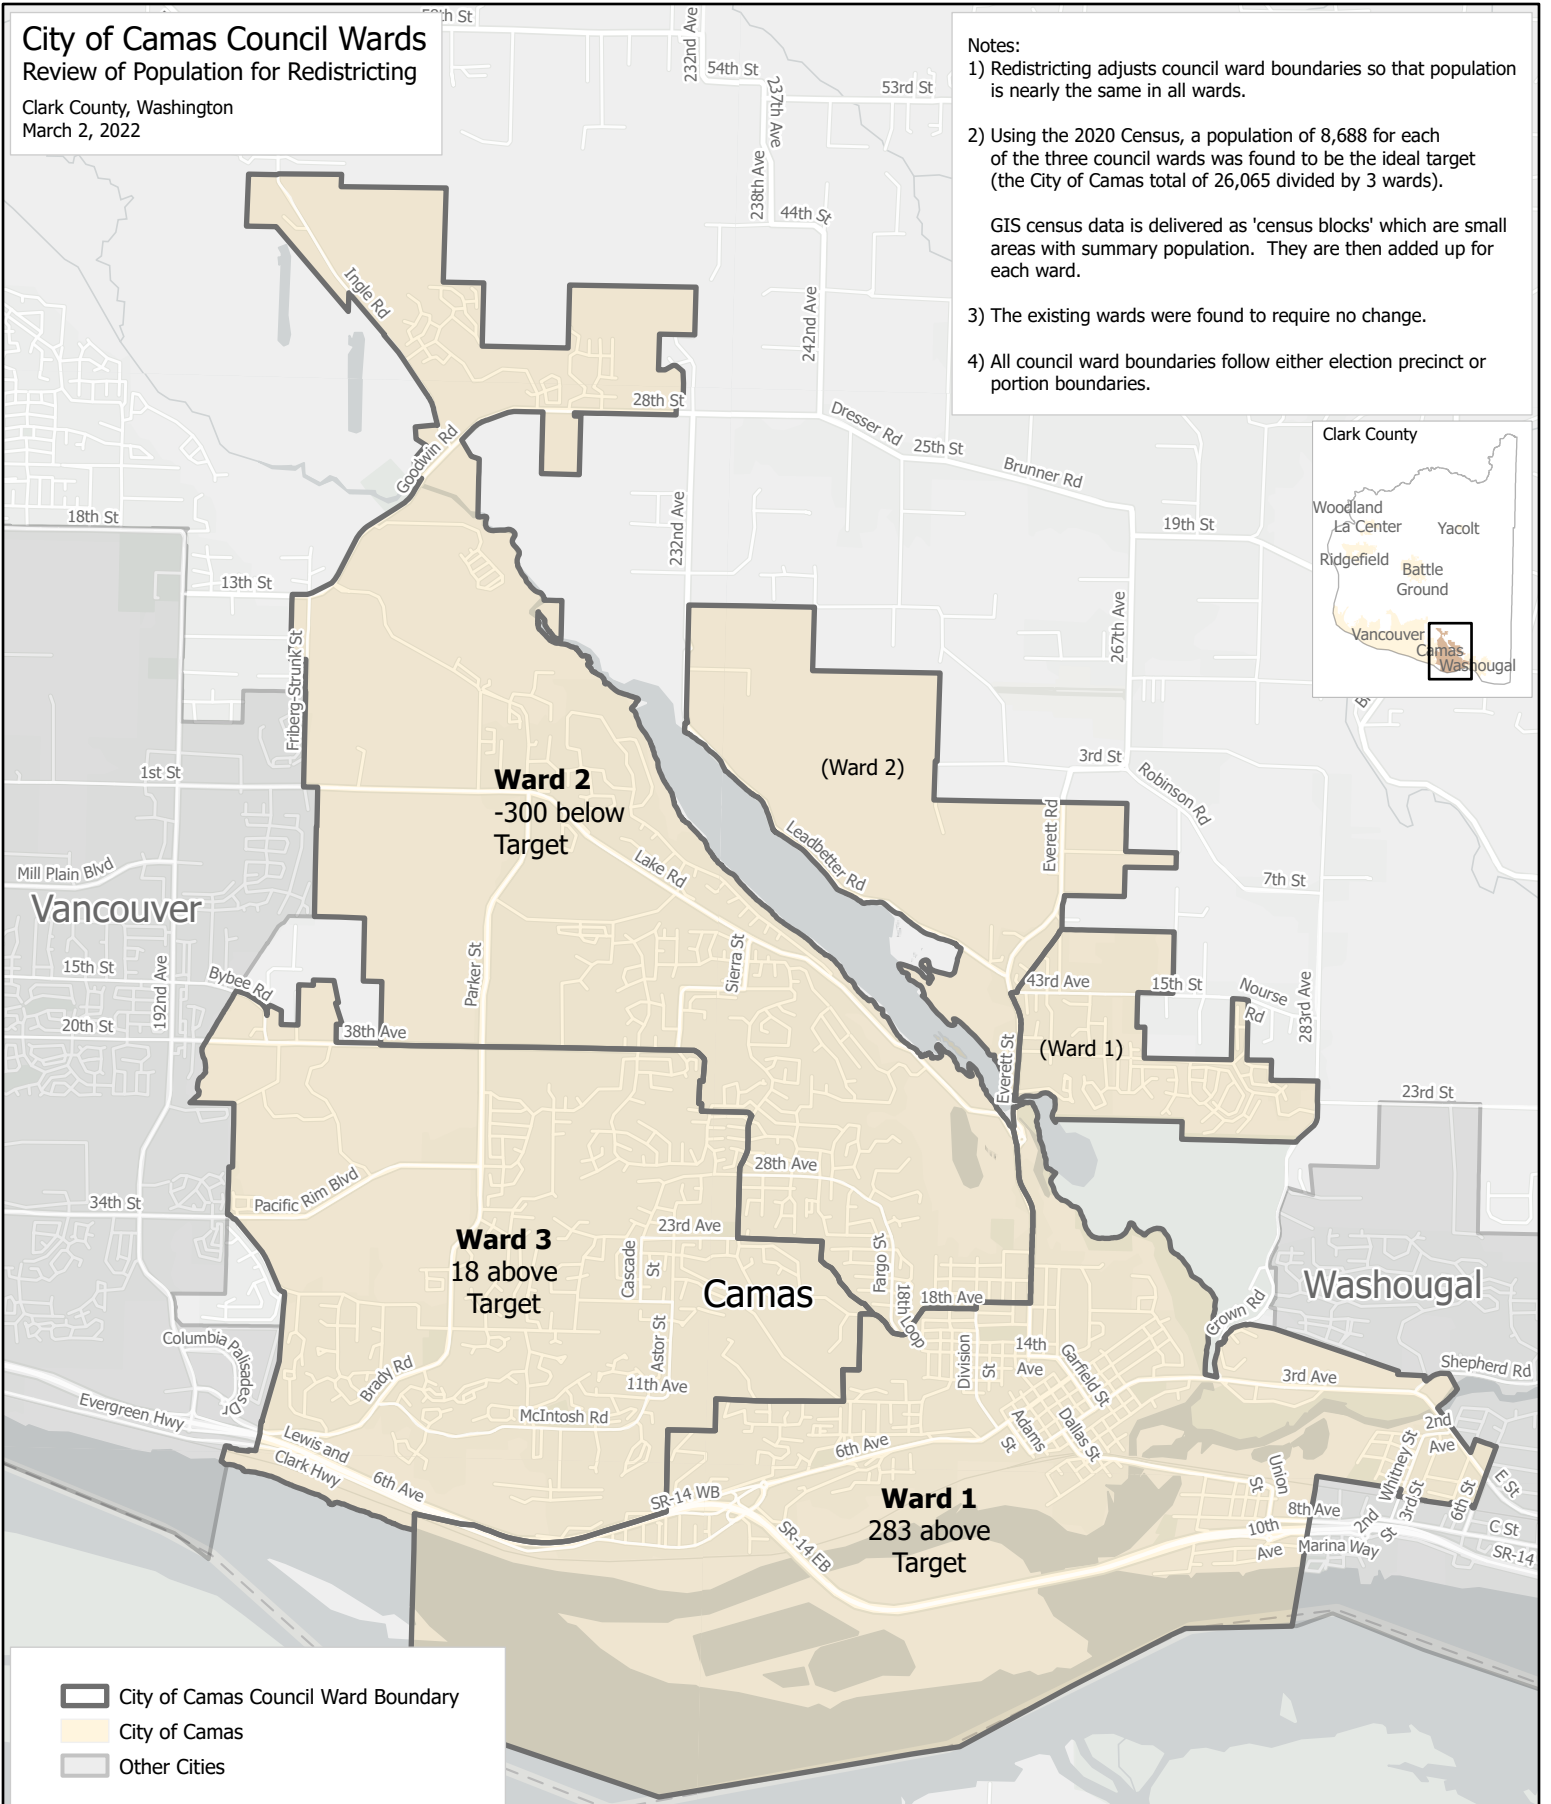

## Review of Population for Redistricting

Clark County, Washington  
March 2, 2022

**Notes:**

- 1) Redistricting adjusts council ward boundaries so that population is nearly the same in all wards.
- 2) Using the 2020 Census, a population of 8,688 for each of the three council wards was found to be the ideal target (the City of Camas total of 26,065 divided by 3 wards).
- 3) The existing wards were found to require no change.
- 4) All council ward boundaries follow either election precinct or portion boundaries.

**Ward 2**  
-300 below Target

**Ward 3**  
18 above Target

**Ward 1**  
283 above Target

- City of Camas Council Ward Boundary
- City of Camas
- Other Cities

**NOTE:** Information shown on this map was collected from several sources. Clark County accepts no responsibility for any inaccuracies that may be present.

Ward	Population	Target Population	Deviation from Target	Deviation Percent
1	8,971	8,688	283	3.25%
2	8,388	8,688	(300)	-3.46%
3	8,706	8,688	18	0.20%
<b>Total</b>	<b>26,065</b>	<b>26,065</b>		