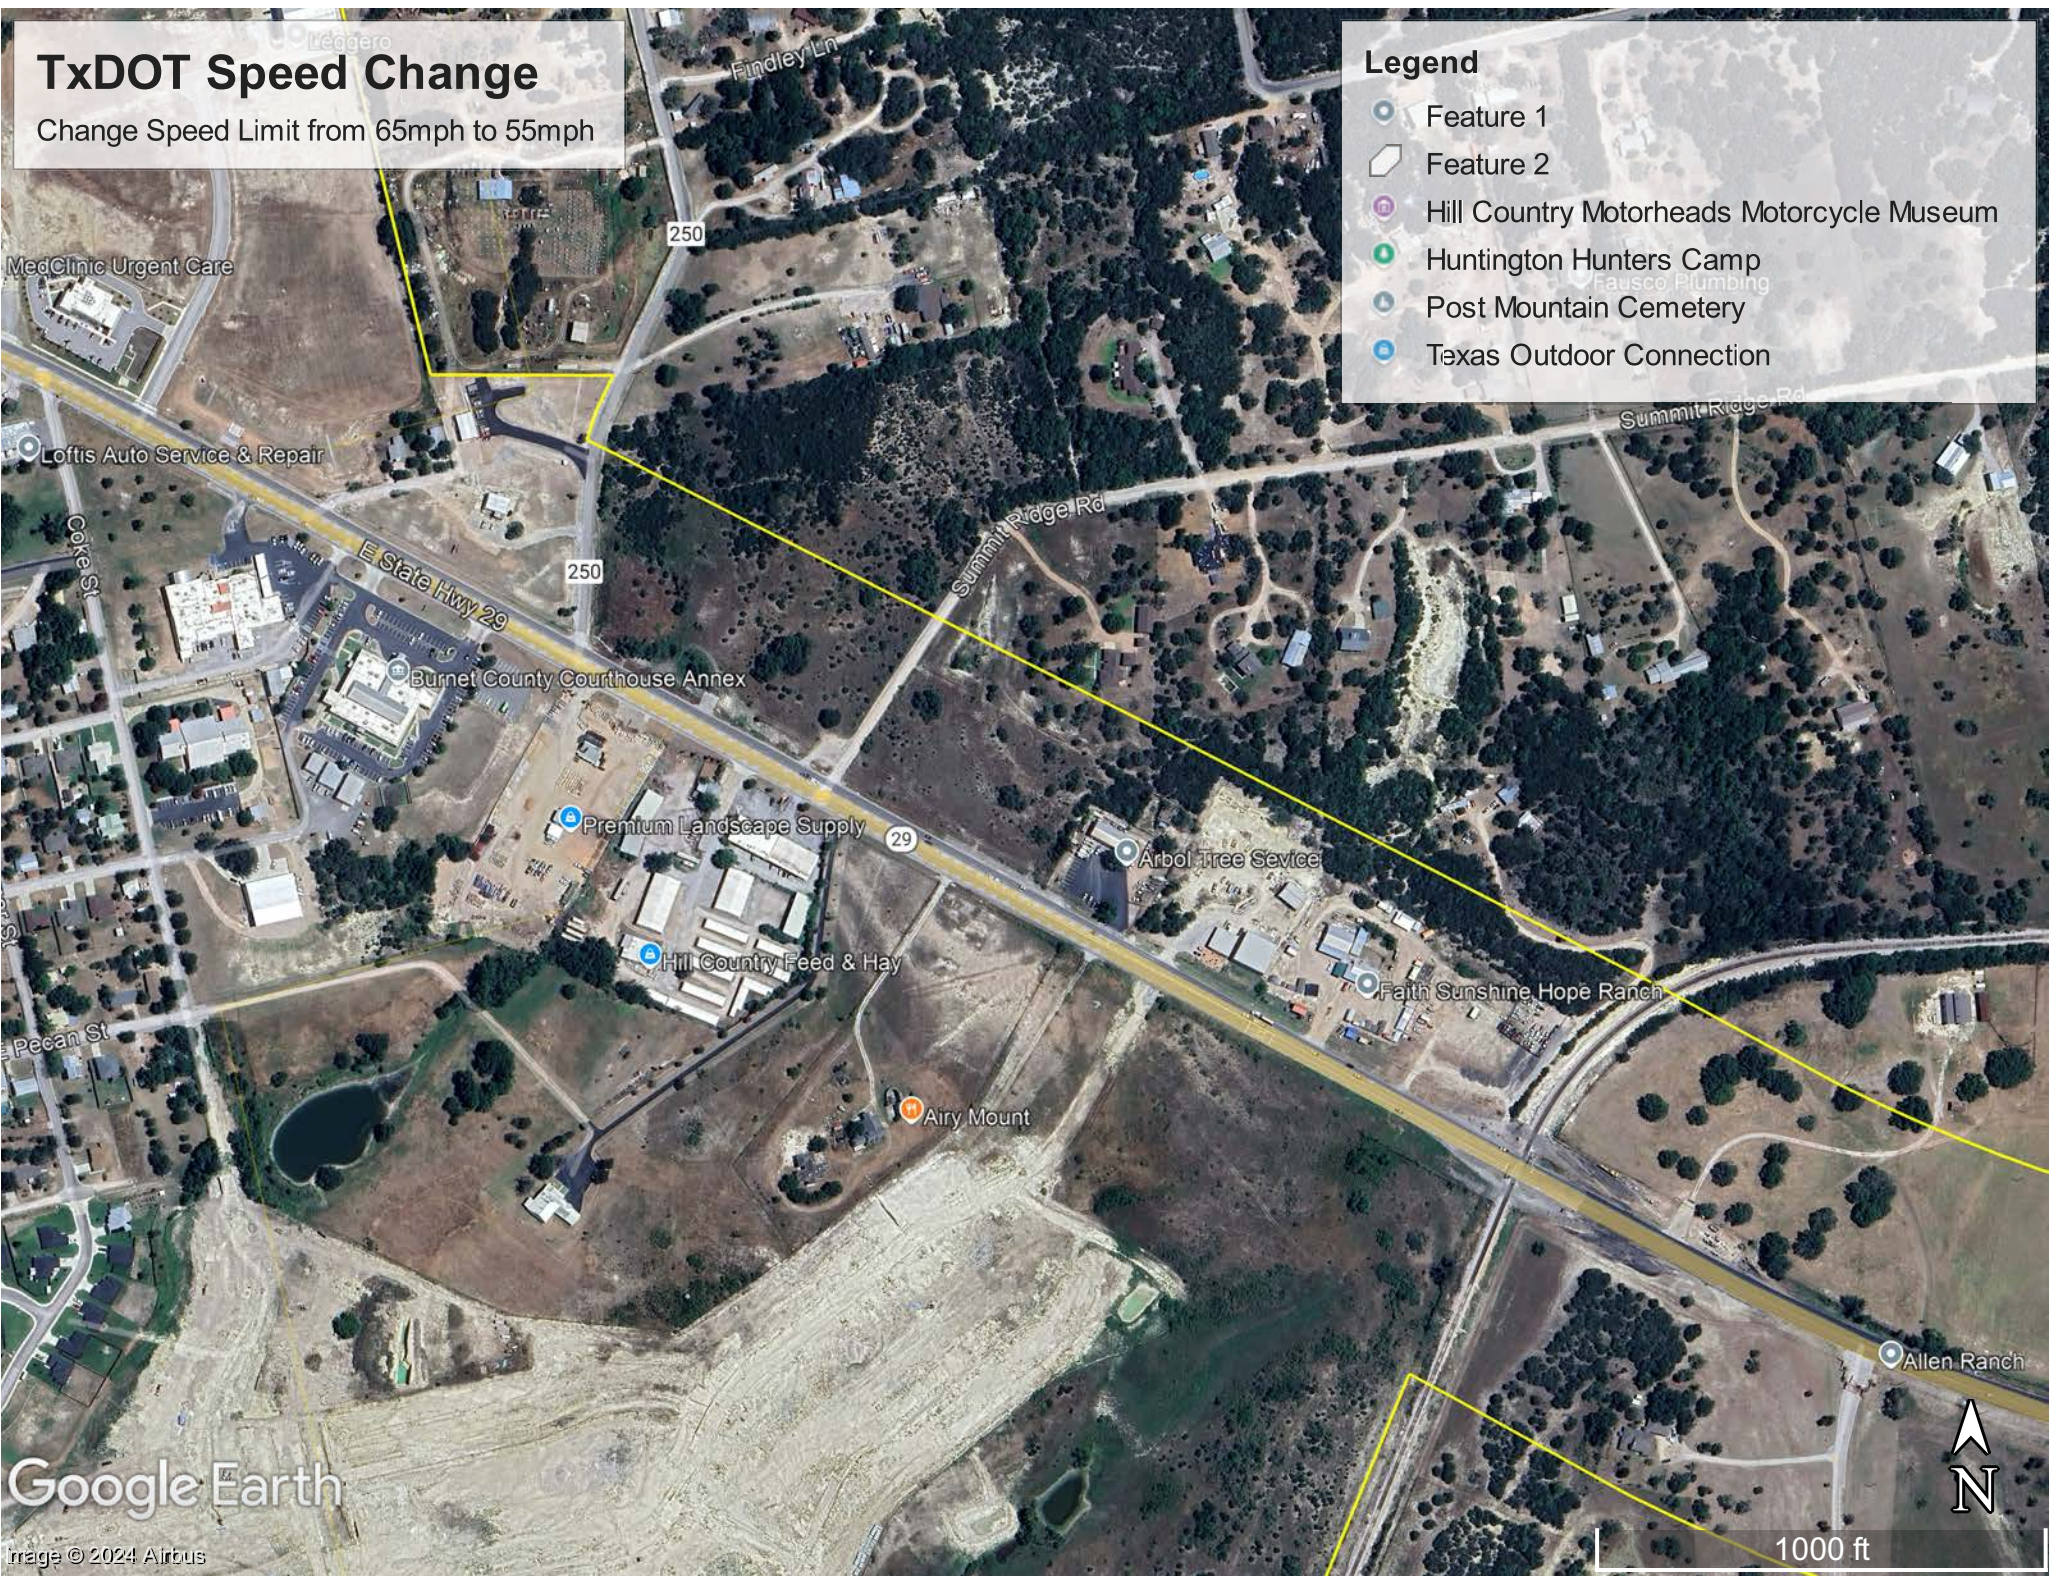

Stays the same to BSW at 55 MPH

Change from 65 to 55

Change from 65 to 60

Stays the same going east at 65 MPH

TxDOT Speed Change

Change Speed Limit from 65mph to 55mph

Legend

- Feature 1
- Feature 2
- Hill Country Motorheads Motorcycle Museum
- Huntington Hunters Camp
- Post Mountain Cemetery
- Texas Outdoor Connection

Google Earth

Image © 2024 Airbus

1000 ft