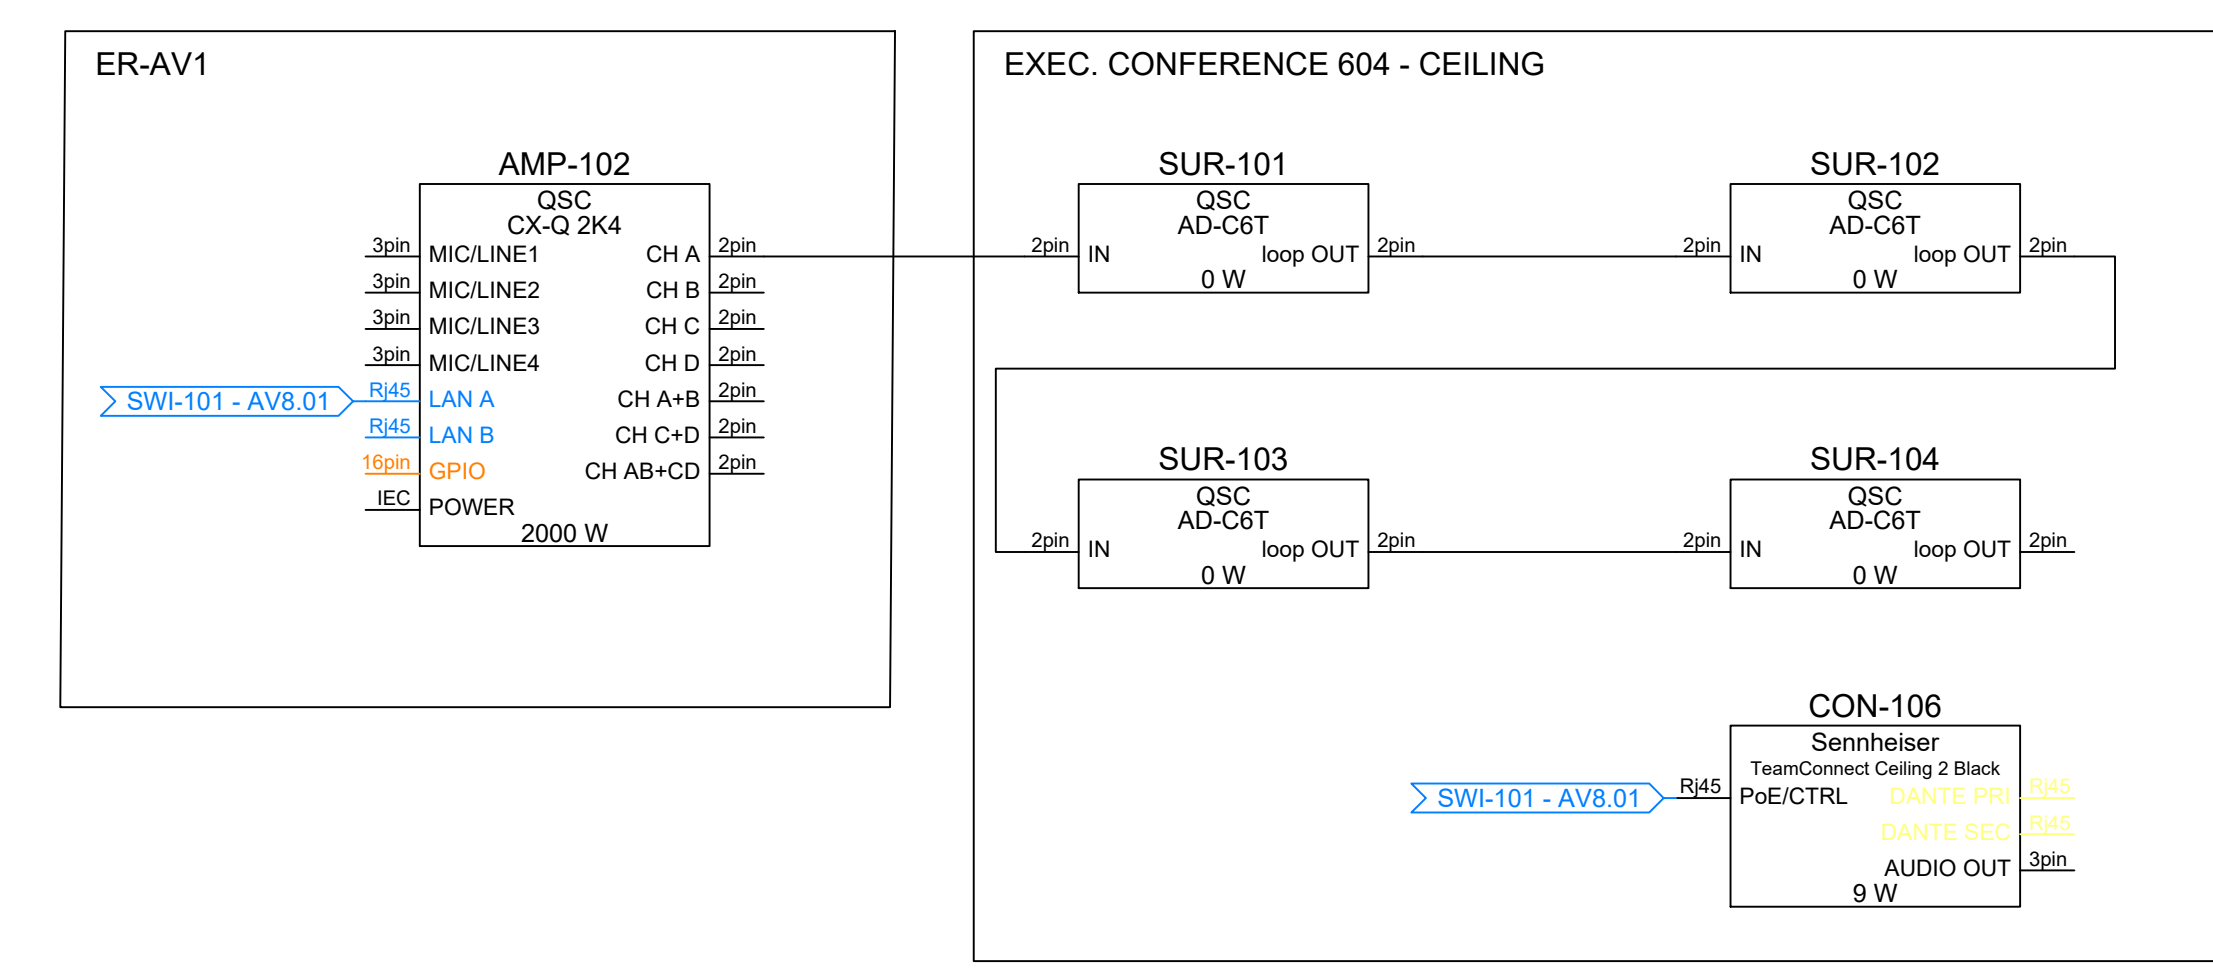

REVISIONS:

 #####

SHEET TITLE:

SCHEMATIC

SHEET NO.

AV8.01

1 EXECUTIVE CONFERENCE ROOM - VIDEO SCHEMATIC

Scale: NTS