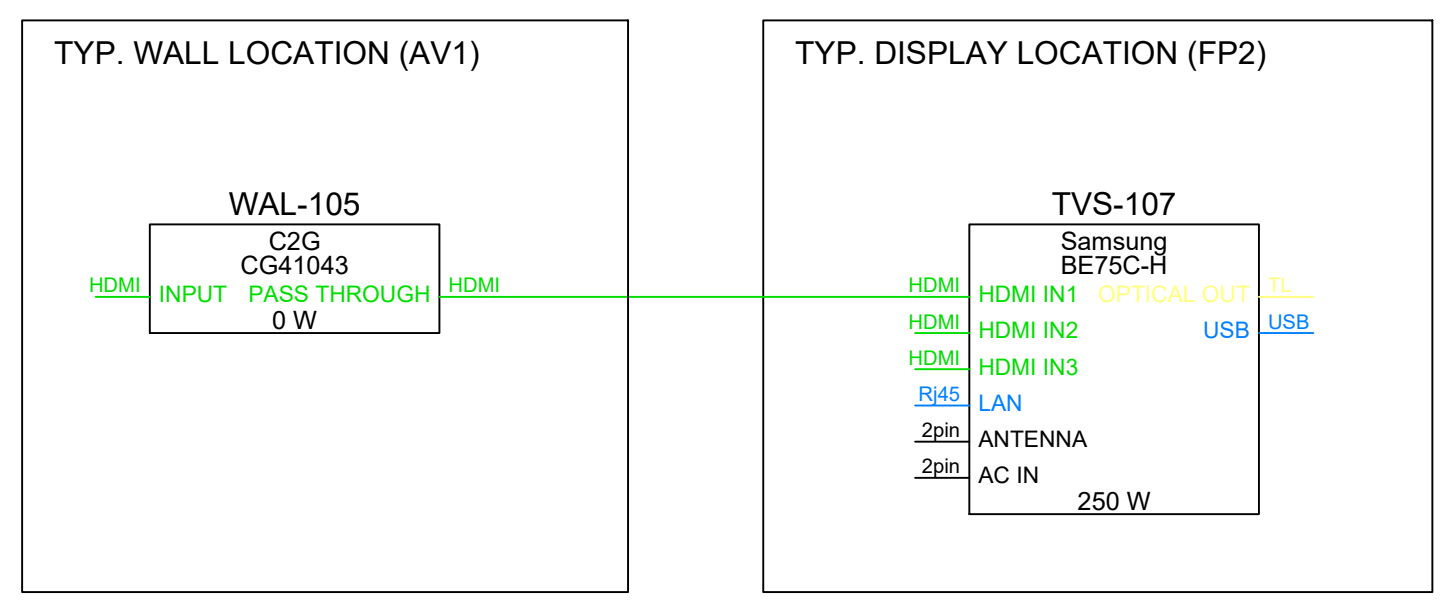

Scale: NTS

SPACES INCLUDE: OPEN OFFICE 505, OPEN OFFICE 301, BREAK ROOM 105, MARKETING 410

3 TYP. LARGE OFFICE AV SCHEMATIC

Scale: NTS