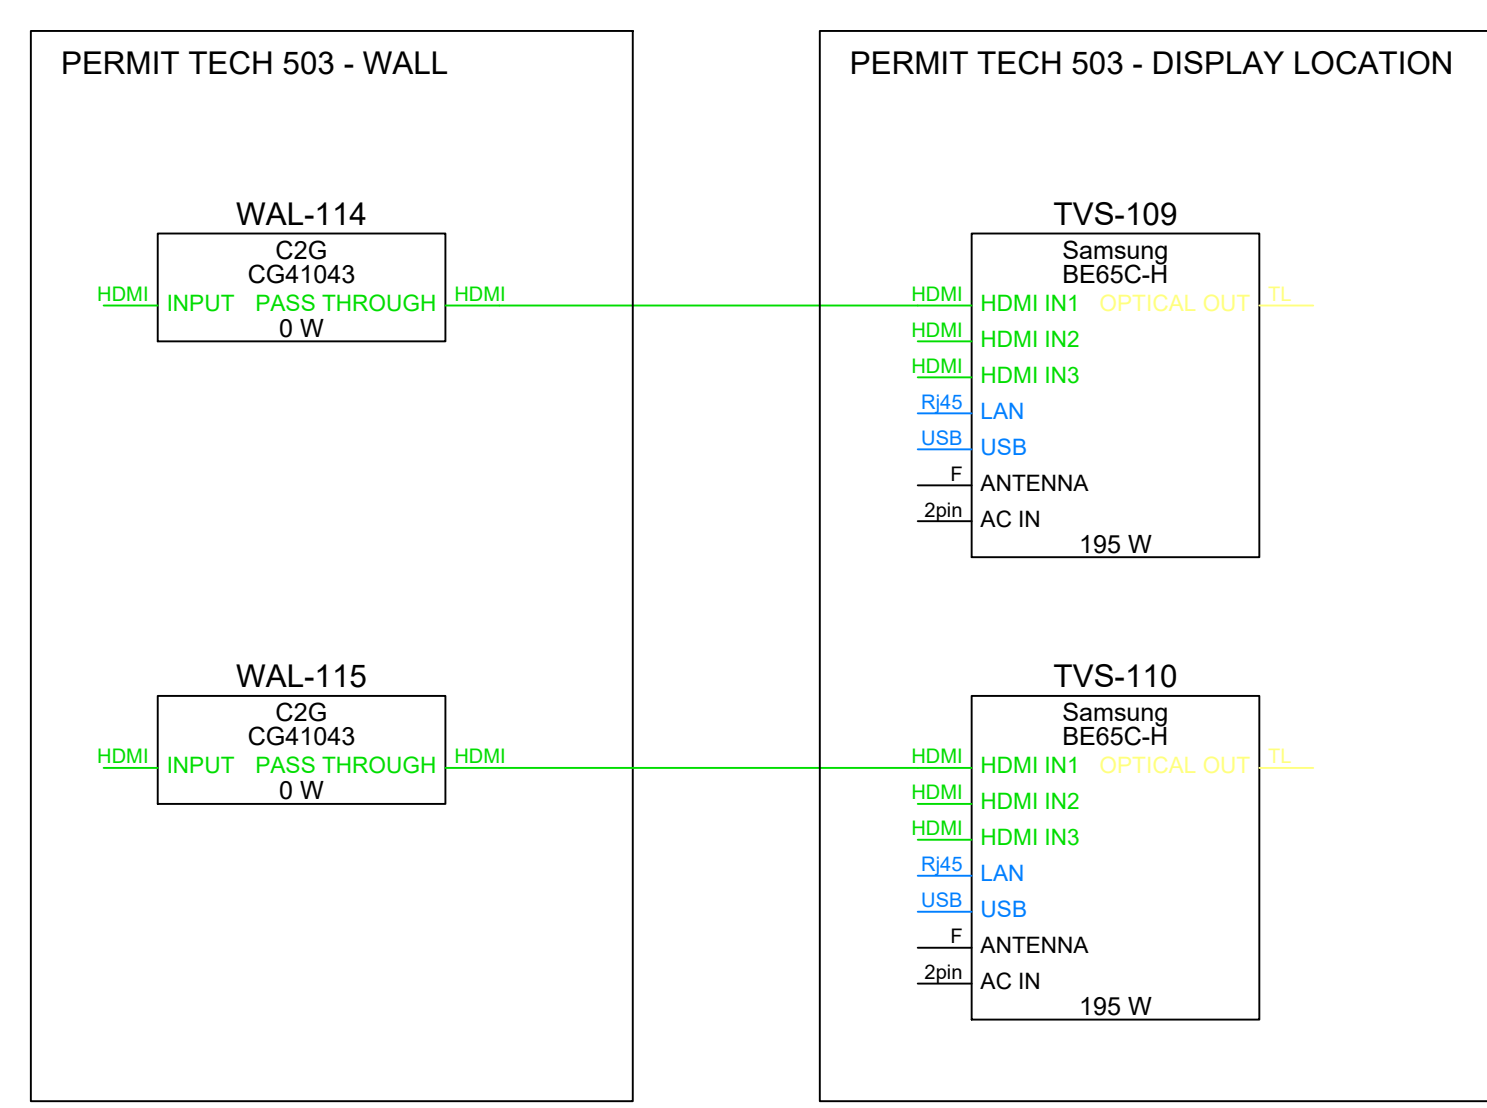

4 PERMIT TECH 503 AV SCHEMATIC

Scale: NTS

SPACES INCLUDE: BUILDING OFFICIAL 511, PLANNING 510, COMMON AREA 509, DEV. DIRECTOR 508, ENGINEER 507, PROJECT MANAGER 506, HR DIRECTOR 703, OFFICE 302, OFFICE 303, FINANCE DIRECTOR 304, SENIOR ACCOUNTANT 305, SENIOR ACCOUNTANT 306, COMPUTER IT 107, EDC DIRECTOR 411, EDC ASSISTANT 408, ASSISTANT CITY MANAGER 407, ASSISTANT CITY MANAGER 405, CITY SEC. 404, OFFICE 402