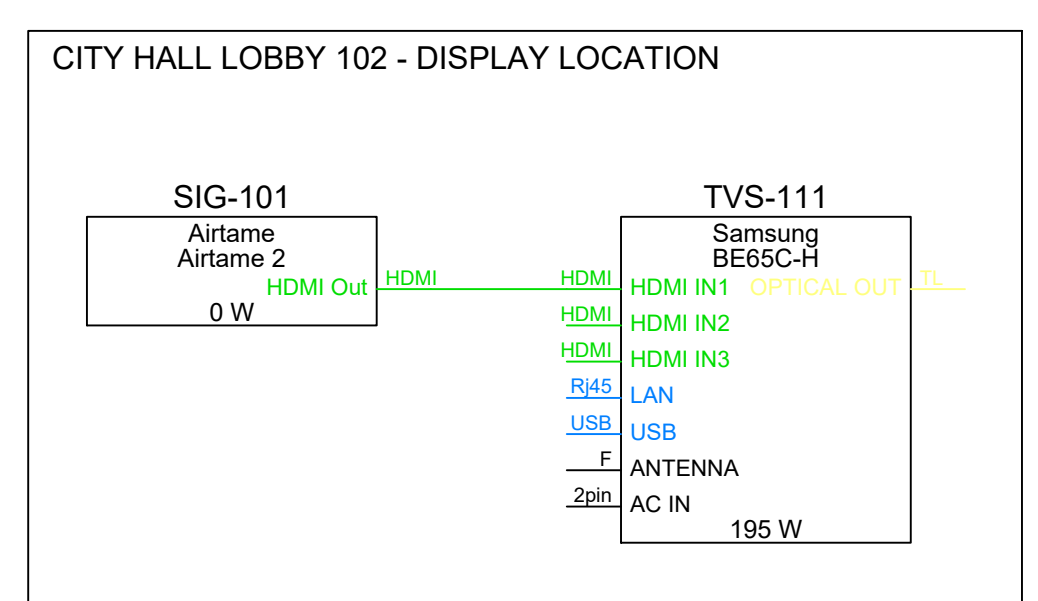

6 CITY HALL LOBBY 102 DIGITAL SIGNAGE AV SCHEMATIC

Scale: NTS