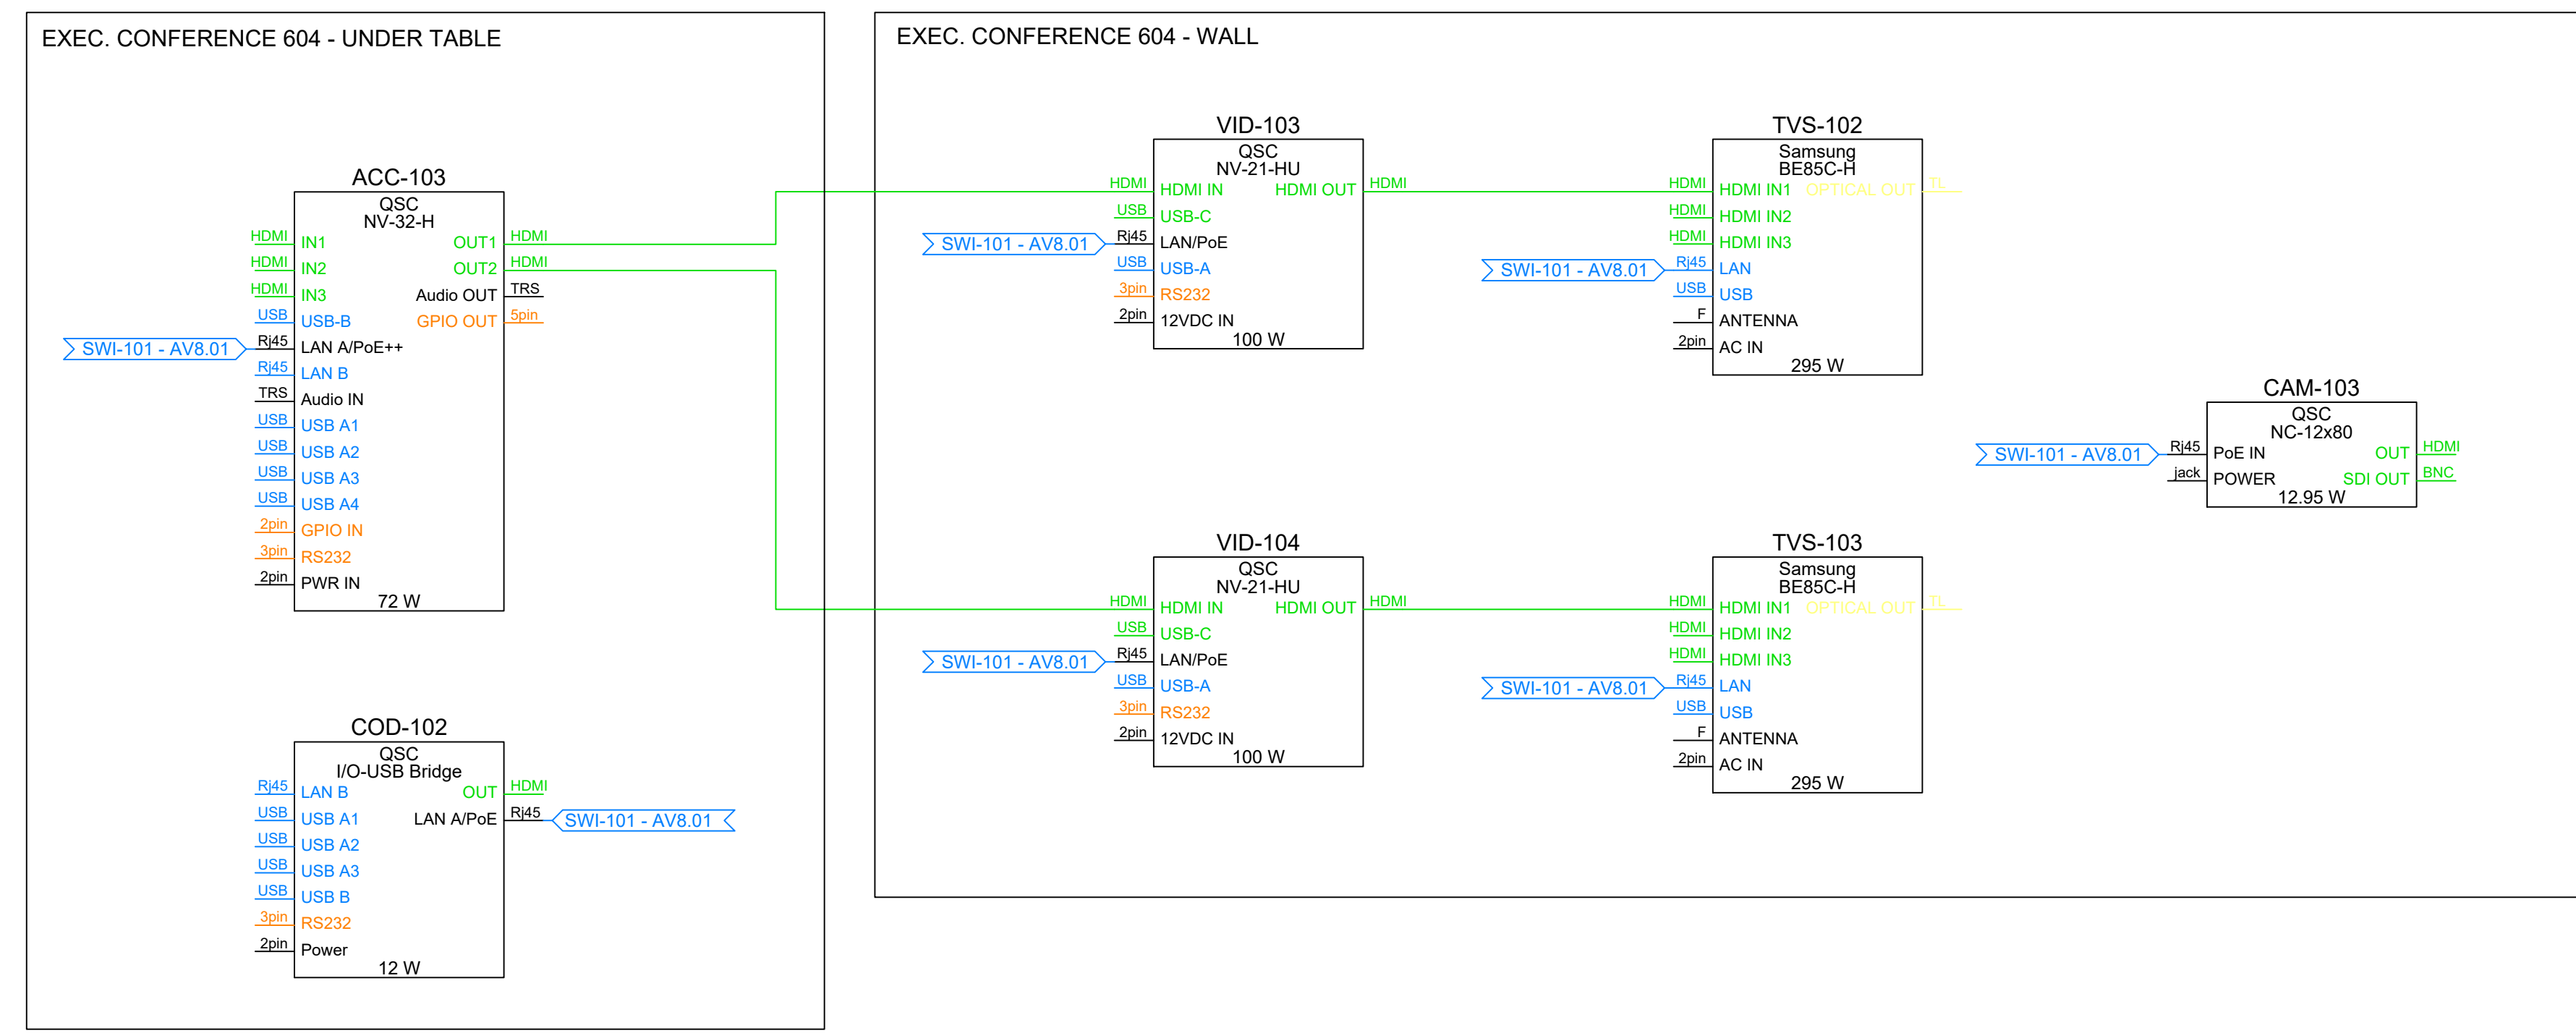

REVISIONS:

 #####

SHEET TITLE:

SCHEMATIC

SHEET NO.

AV8.01

1 EXECUTIVE CONFERENCE ROOM - VIDEO SCHEMATIC

Scale: NTS