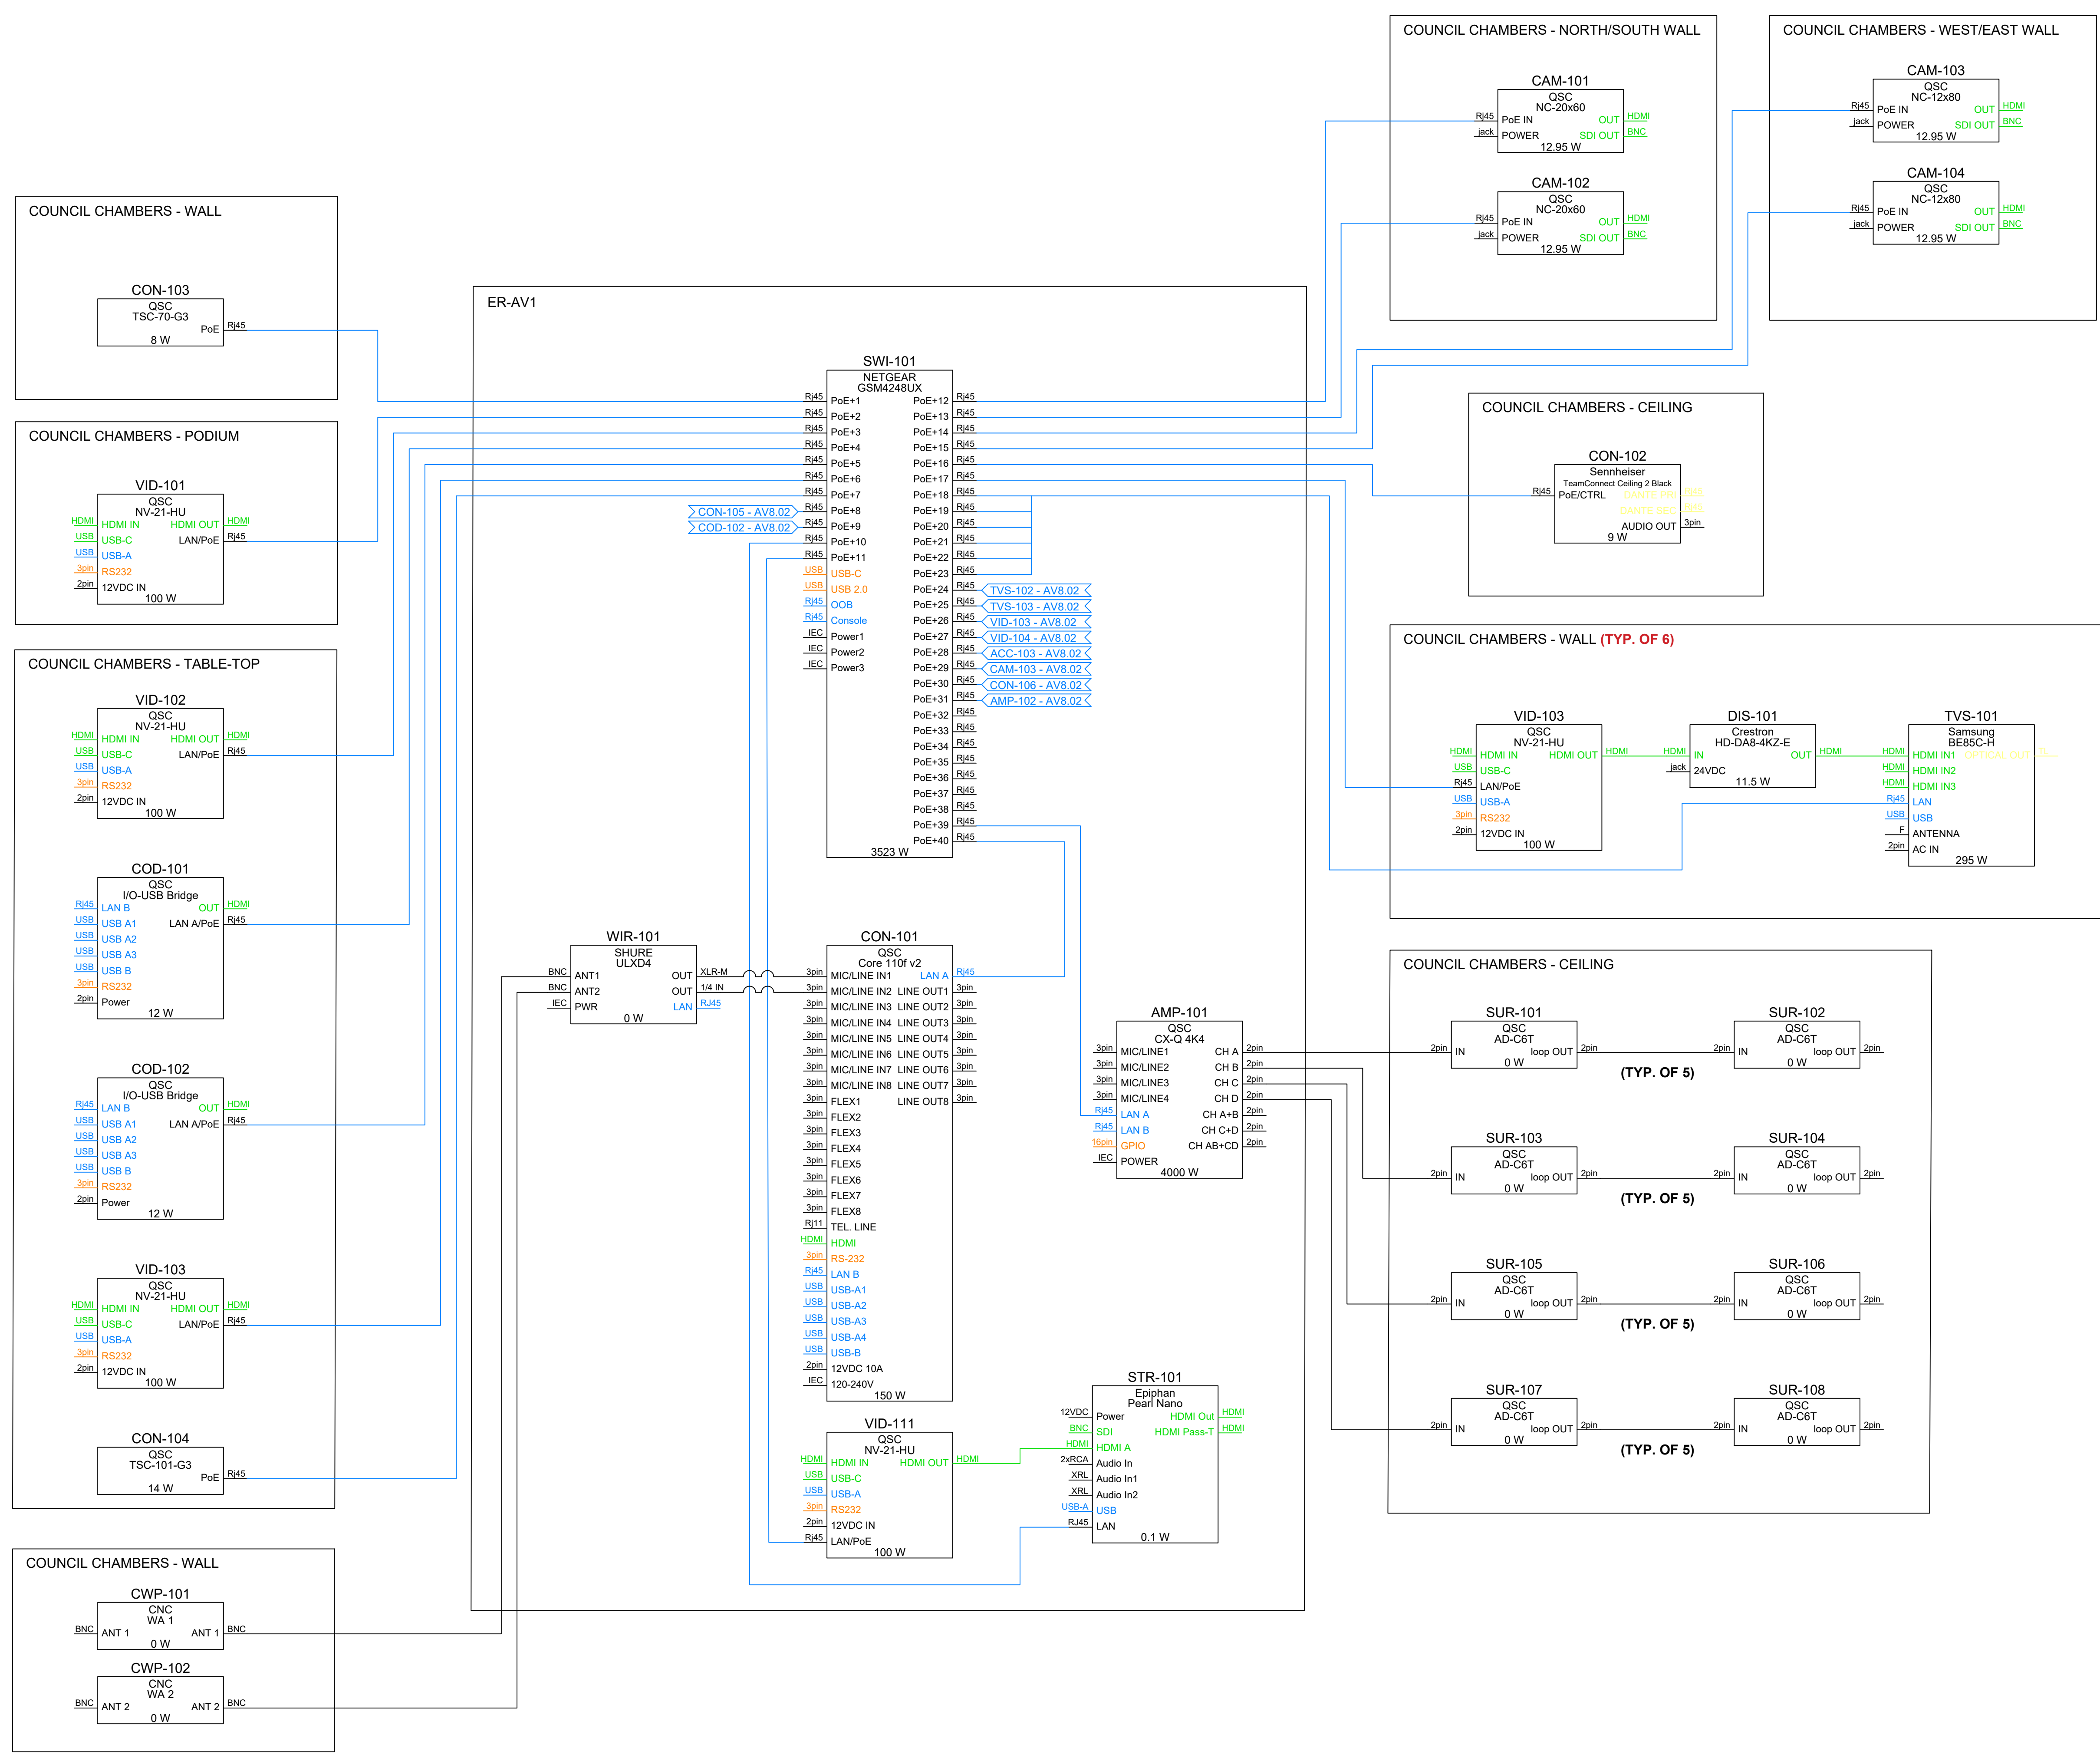

REVISIONS:

 #####

SHEET TITLE:

SCHEMATIC

SHEET NO.

AV8.01

1 EXECUTIVE CONFERENCE ROOM - VIDEO SCHEMATIC

Scale: NTS