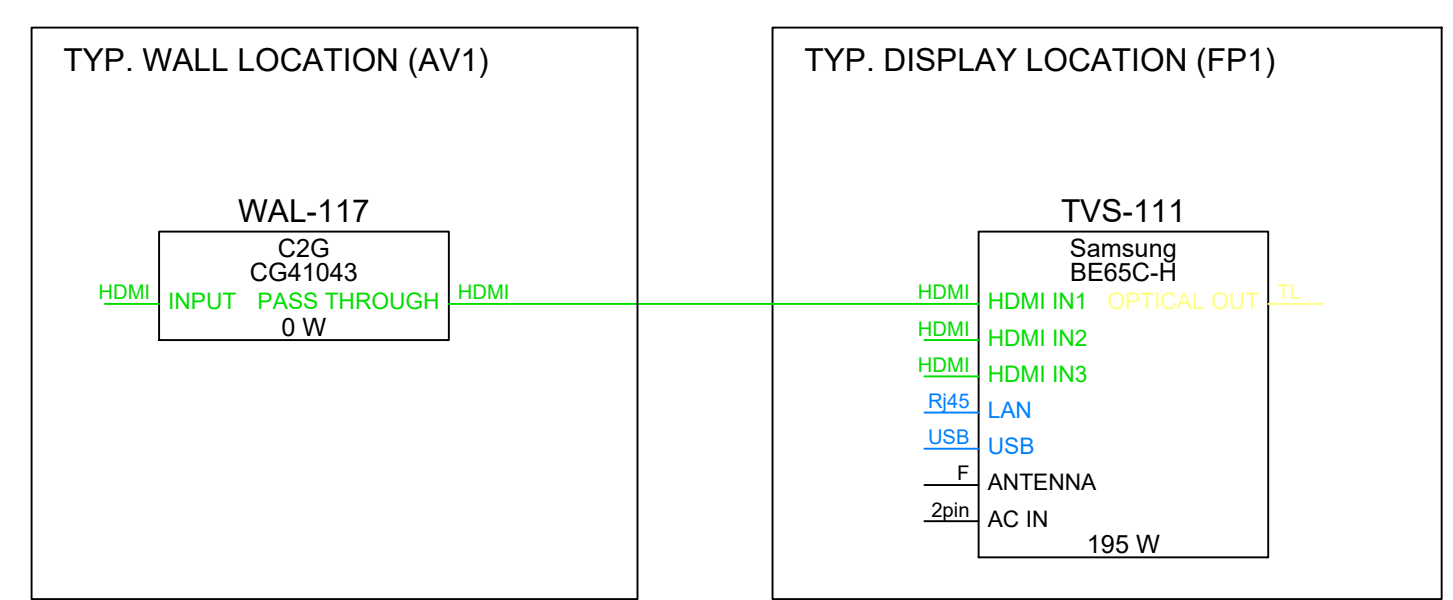

Scale: NTS

SPACES INCLUDE: OPEN OFFICE 505, OPEN OFFICE 301, BREAK ROOM 105, MARKETING 410

3 TYP. LARGE OFFICE AV SCHEMATIC

Scale: NTS

4 PERMIT TECH 503 AV SCHEMATIC

Scale: NTS

SPACES INCLUDE: BUILDING OFFICIAL 511, PLANNING 510, COMMON AREA 509, DEV. DIRECTOR 508, ENGINEER 507, PROJECT MANAGER 506, HR DIRECTOR 703, OFFICE 302, OFFICE 303, FINANCE DIRECTOR 304, SENIOR ACCOUNTANT 305, SENIOR ACCOUNTANT 306, COMPUTER IT 107, EDC DIRECTOR 411, EDC ASSISTANT 408, ASSISTANT CITY MANAGER 407, ASSISTANT CITY MANAGER 405, CITY SEC. 404, OFFICE 402