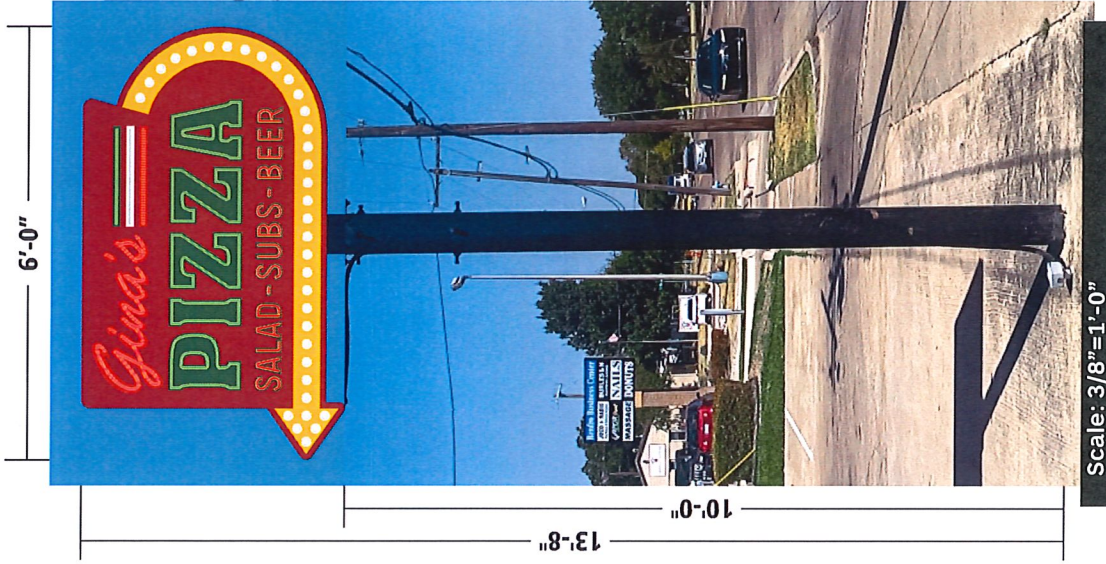

To whom it may concern,

We would like to propose a new cabinet for the existing pole sign which is a non-conforming pole sign.

We are asking this city to allow a new revised cabinet to match with the new remodel of our restaurant. It is a retro sign because we have chosen to remain a business in Burleson since the 1970's and would like the sign to match that era of time. This cabinet will be a smaller cabinet than the existing cabinet but will have a more eye appealing appearance than the current cabinet.

Thank you for your consideration in this matter.

Sincerely,

Dianne Moriarty

Scale: 1/2"=1'-0"

EXISTING

Scale: 3/8"=1'-0"

PROPOSED

Scale: 3/8"=1'-0"

SCOPE OF WORK:

MANUFACTURE & INSTALL (1) D/F GINA'S PIZZA CABINET w/ ARROW TO BE MOUNTED ON EXISTING POLE.

- ALUMINUM SIGN CABINET PAINTED BURGUNDY AND HAS ROUTED ALU-PANEL ACM GRAPHICS APPLIED TO SURFACE.
- 8MM SKELETON NEON TO BE PLACED ON TOP OF ROUTED COPY AND DECORATIVE LINES AS SHOWN.
- CLEAR WHITE LED BULBS WILL BE PLACED ON TOP OF ARROW.