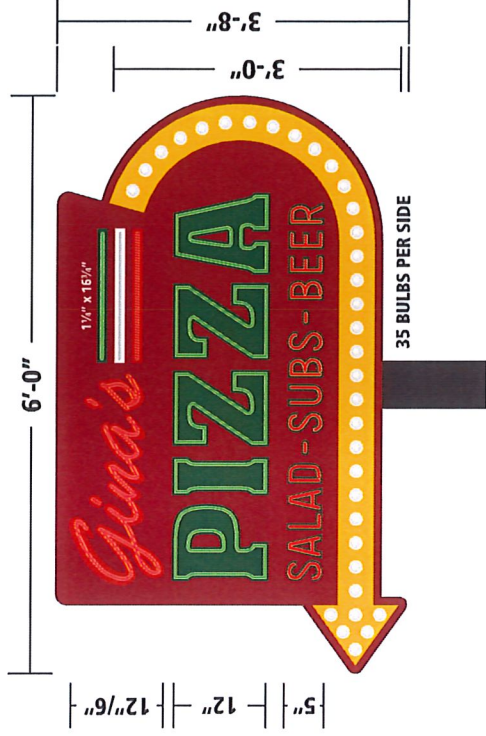

To whom it may concern,

We would like to propose a new cabinet for the existing pole sign which is a non-conforming pole sign.

We are asking this city to allow a new revised cabinet to match with the new remodel of our restaurant. It is a retro sign because we have chosen to remain a business in Burleson since the 1970's and would like the sign to match that era of time. This cabinet will be a smaller cabinet than the existing cabinet but will have a more eye appealing appearance than the current cabinet.

Thank you for your consideration in this matter.

Sincerely,

Dianne Moriarty

Scale: 1/2"=1'-0"

EXISTING

Scale: 3/8"=1'-0"

PROPOSED

Scale: 3/8"=1'-0"

SCOPE OF WORK:

MANUFACTURE & INSTALL (1) D/F GINA'S PIZZA CABINET w/ ARROW TO BE MOUNTED ON EXISTING POLE.

- ALUMINUM SIGN CABINET PAINTED BURGUNDY AND HAS ROUTED ALU-PANEL ACM GRAPHICS APPLIED TO SURFACE.
- 8MM SKELETON NEON TO BE PLACED ON TOP OF ROUTED COPY AND DECORATIVE LINES AS SHOWN.
- CLEAR WHITE LED BULBS WILL BE PLACED ON TOP OF ARROW.