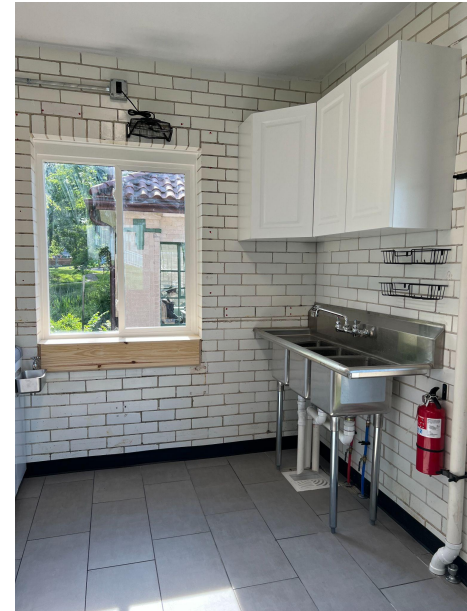

MECHANICALS PASSED

BRING IN THE EQUIPMENT AND STORAGE