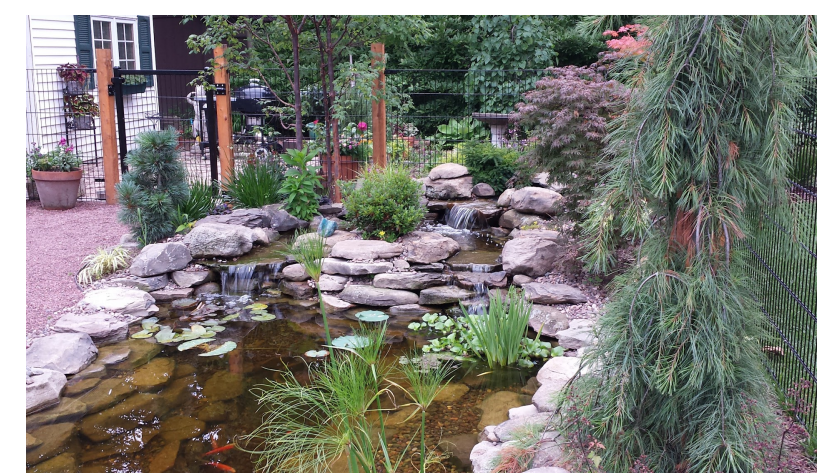

FRUIT TREE HIGH DENSITY GREEN WALL - APPLES, PEARS, PEACHES

NUT TREES - PECAN, CHESTNUT, HICKORY

1 PAN PAN 3 COMMUNITY GARDEN
Scale: 1/16" = 1'-0"