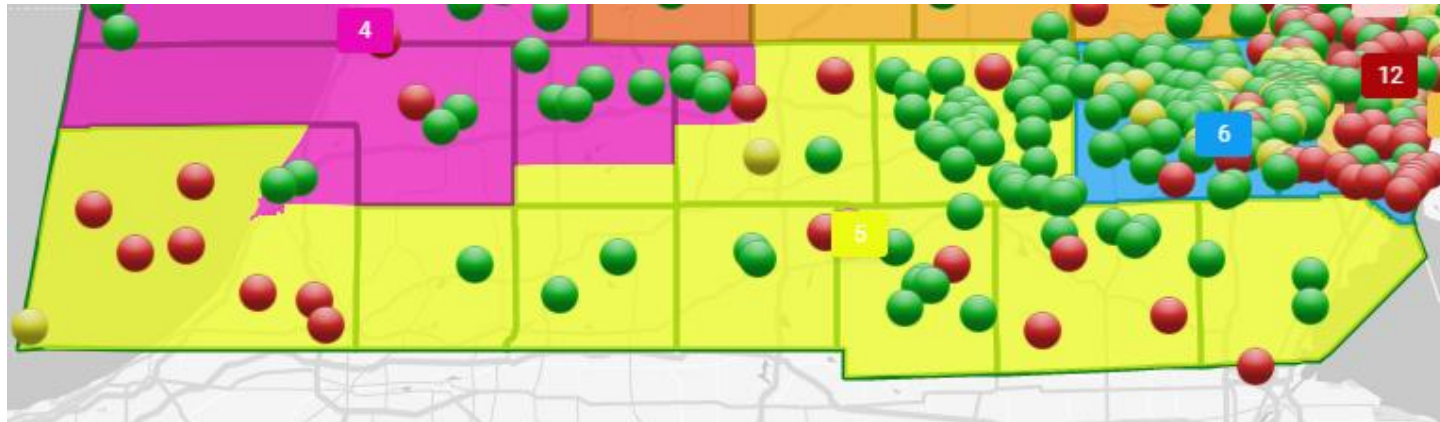

Clerk Report

- 2020 Conformation notices
- Update on Redistricting Maps
- Different District Numbers for US Congressional, State Senate, & State Representative
- Voter ID Cards
- Election update: Dates

Chestnut Map- US Congressional (District 5)

Linden Map- State Senate (District 17)

Hickory Map- State Representative (District 37)