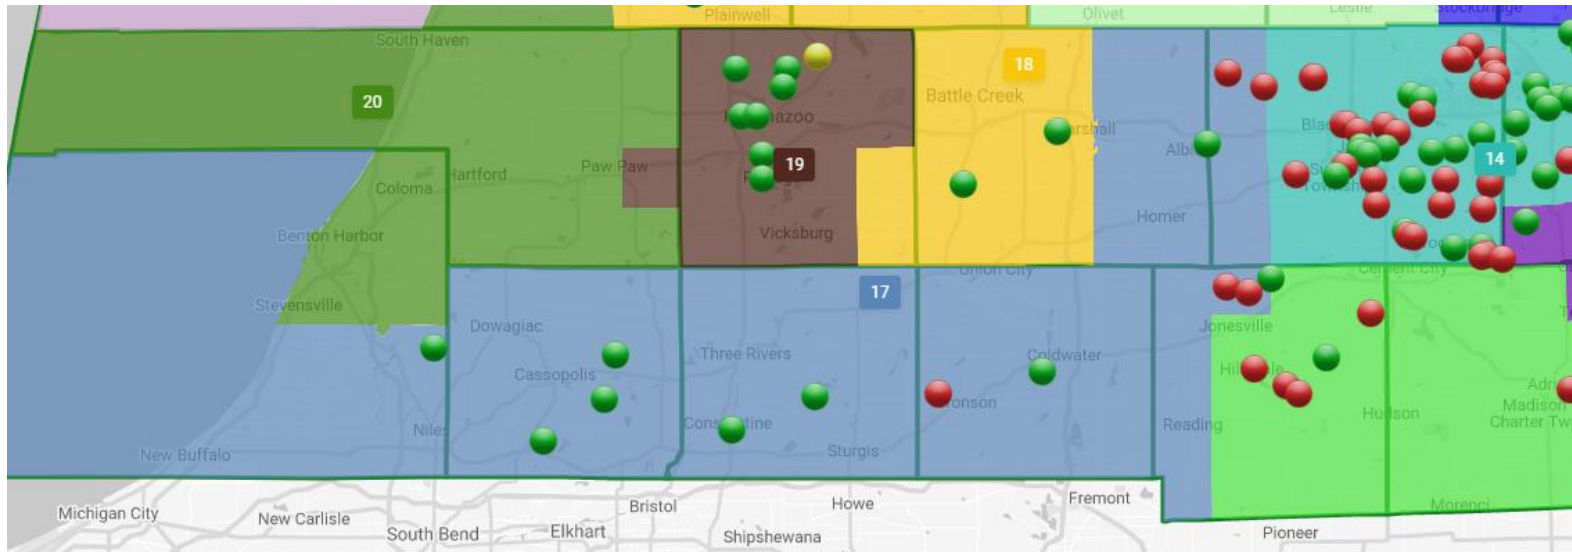

Clerk Report

- 2020 Conformation notices
- Update on Redistricting Maps
- Different District Numbers for US Congressional, State Senate, & State Representative
- Voter ID Cards
- Election update: Dates

Chestnut Map- US Congressional (District 5)

Linden Map- State Senate (District 17)

Hickory Map- State Representative (District 37)