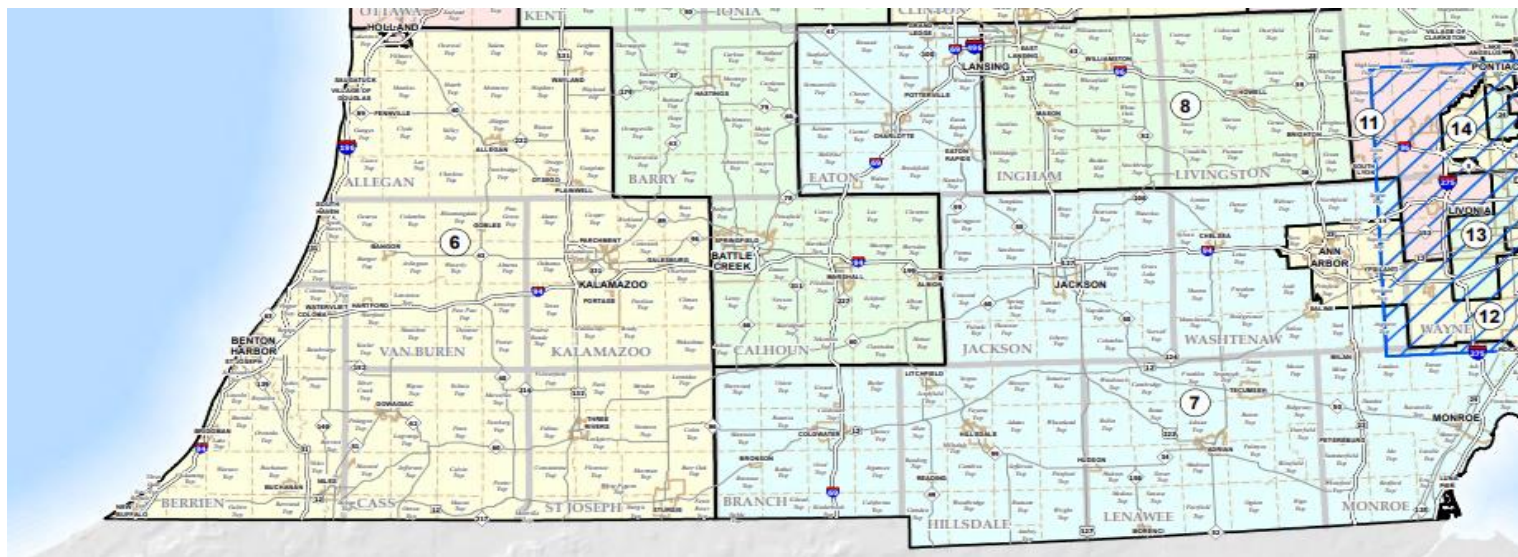

Clerk Report

- 2020 Conformation notices
- Update on Redistricting Maps
- Different District Numbers for US Congressional, State Senate, & State Representative
- Voter ID Cards
- Election update: Dates

Chestnut Map- US Congressional (District 5)

Linden Map- State Senate (District 17)

Hickory Map- State Representative (District 37)