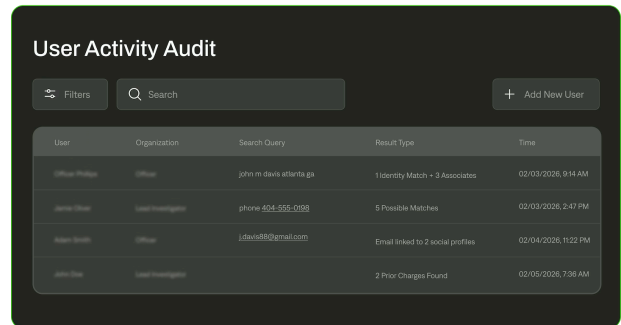

24/7
Multi-state operation

70
Trafficking victims recovered

26
Suspects arrested nationwide

Built for How Public Safety Really Works

Give roles access to the information they already use, with agency-controlled permissions and audit logs.

Context Before Contact

Give officers case context before engagement, supporting safe preparation, coordination, and response.

Faster Case Workups

Bring together LPR, video, public records, and approved open sources to move cases forward in minutes

Built for Accountability

Every search is logged, and agencies control what data is connected and who can access it.

What Nova Includes

Unified system search

Role-based access controls

User audit logs

Case mapping views