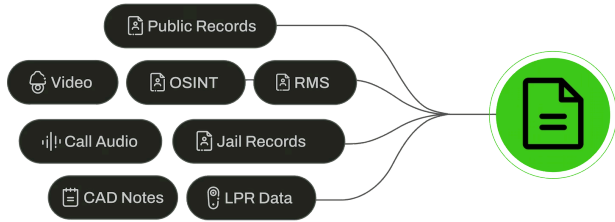

Faster Case Workups

Bring together LPR, video, public records, and approved open sources to move cases forward in minutes