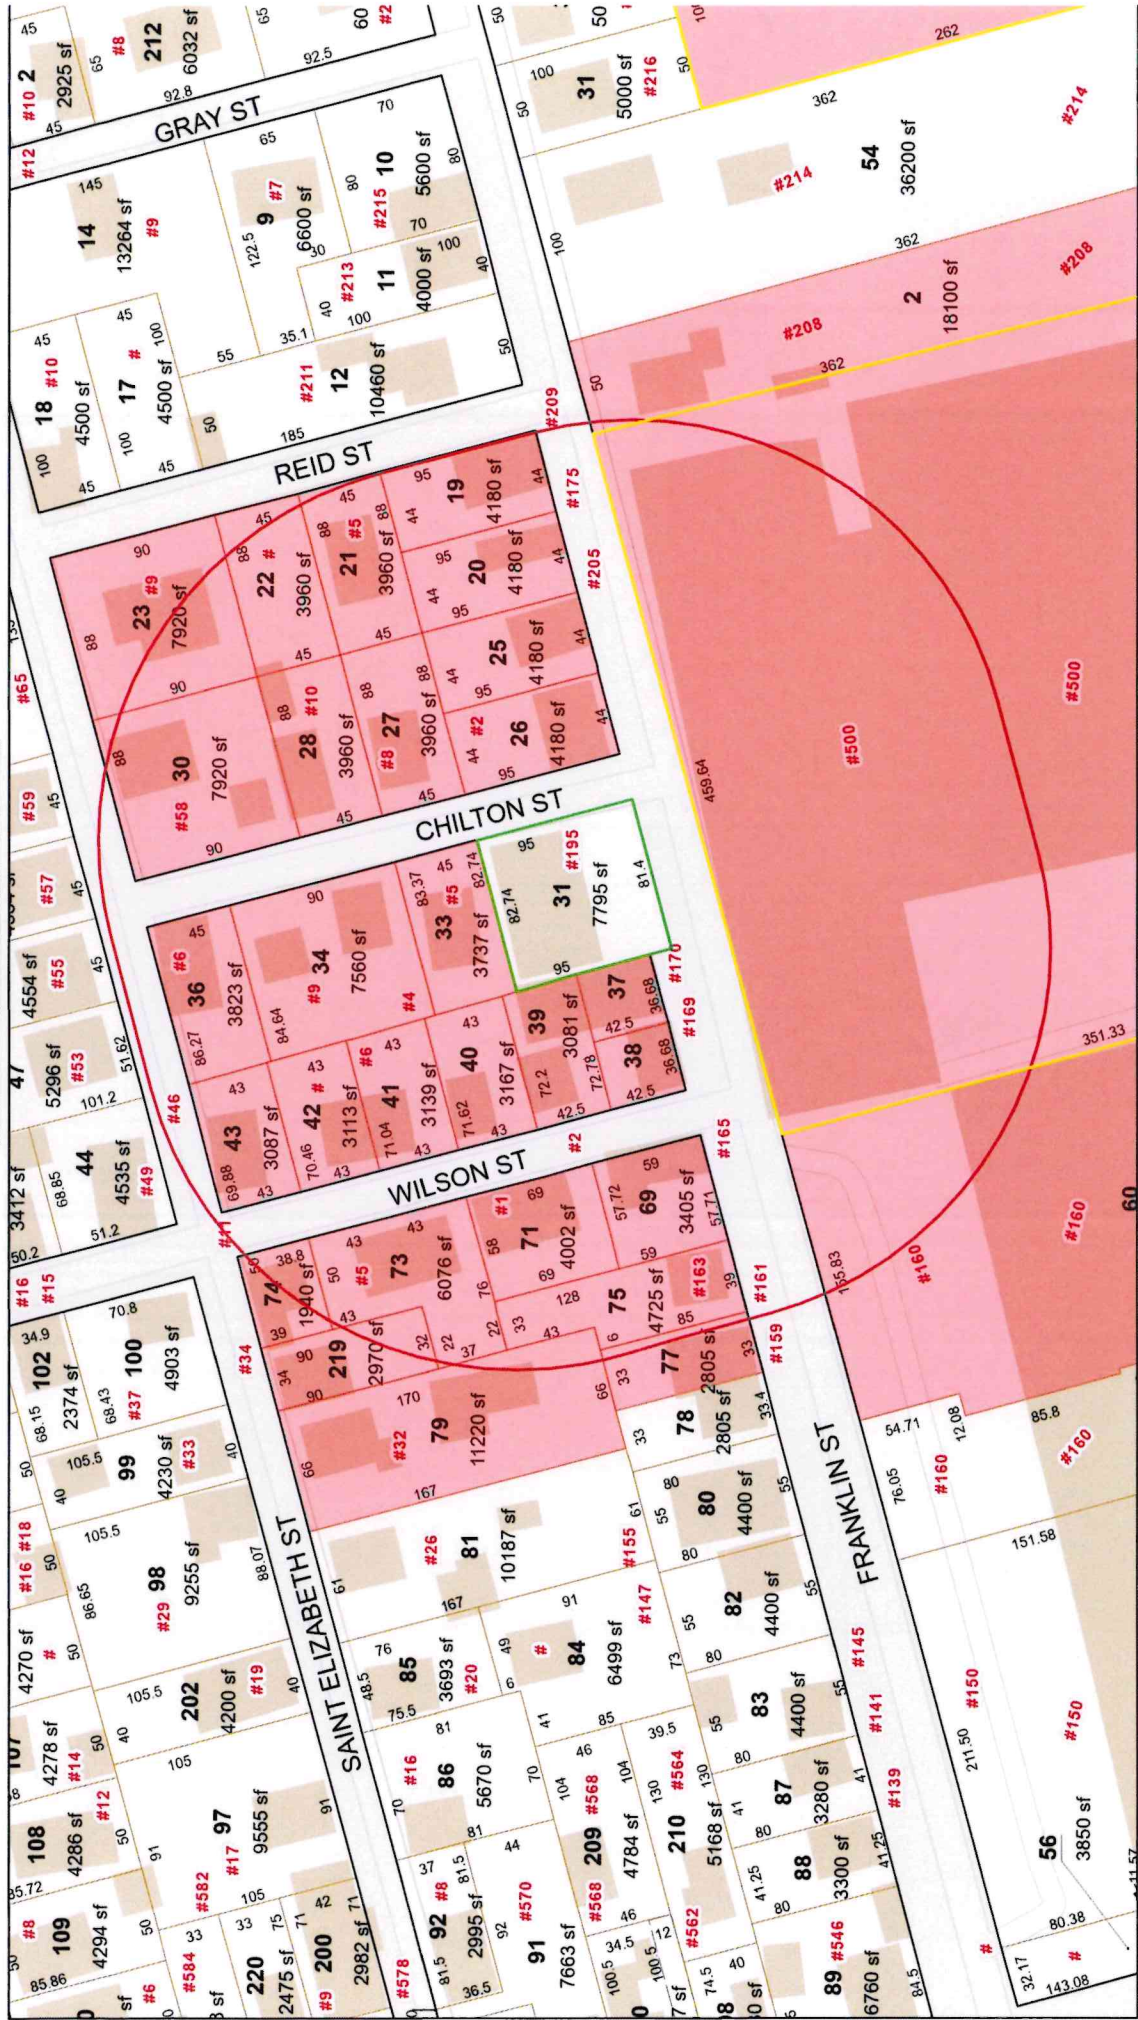

May 4, 2026

Town of Bristol, RI

1 inch = 71 Feet

WW

Data shown on this map is provided for planning and informational purposes only. The municipality and CAIT Technologies are not responsible for any use for other purposes or misuse or misrepresentation of this map.