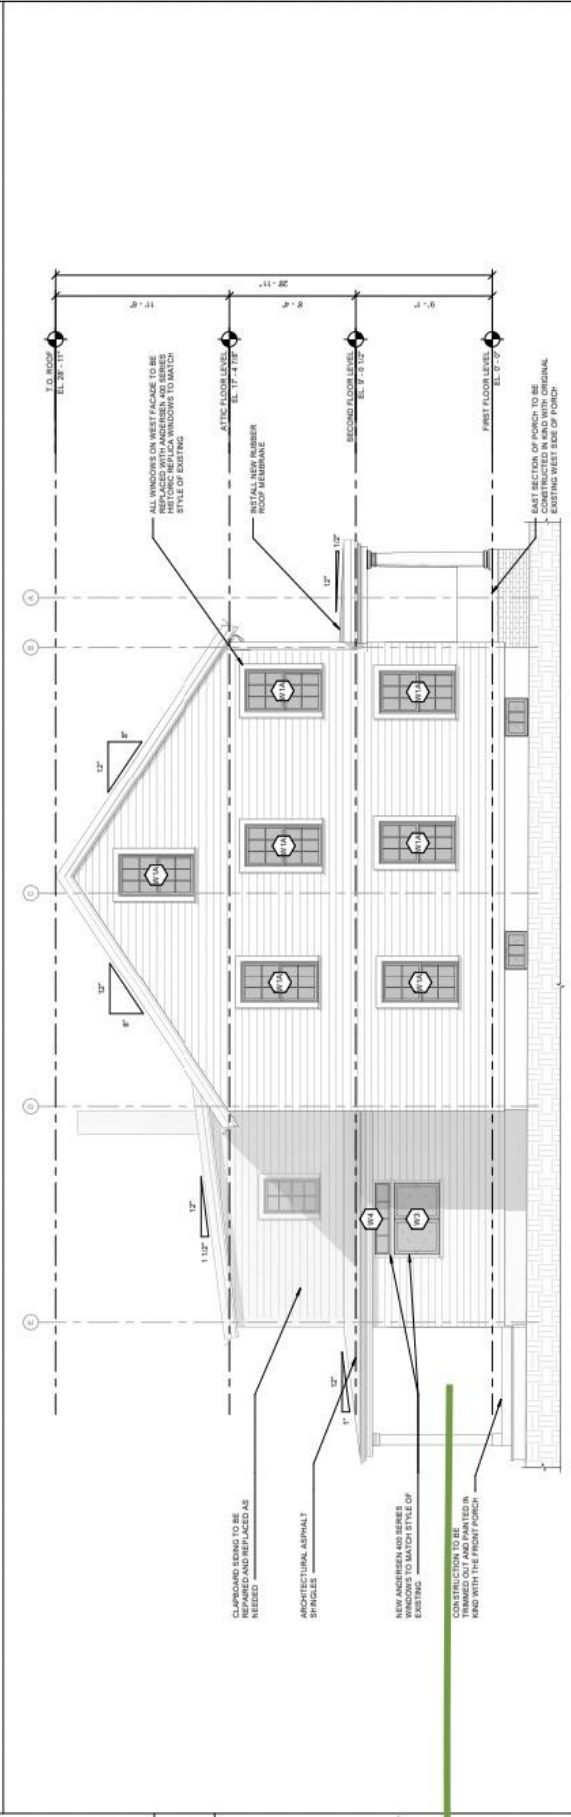

**32 in. x 80 in. Right-Hand
Inswing 15-Lite Clear Classic
External Grilles Primed
Fiberglass Smooth Prehung
Front Door**

★★★★☆ (50) ✓

BB
3117
PROPOSED SOUTH EXTERIOR ELEVATION
Scale: 1/4" = 1'-0"

AA
3117
PROPOSED EAST EXTERIOR ELEVATION
Scale: 1/4" = 1'-0"

**72 in. x 80 in. Right-
Hand/Inswing Low-E 15 Lite
Modern White Fiberglass Double
Prehung French Patio Door
w/BBG**

★★★★☆ (6) ✓