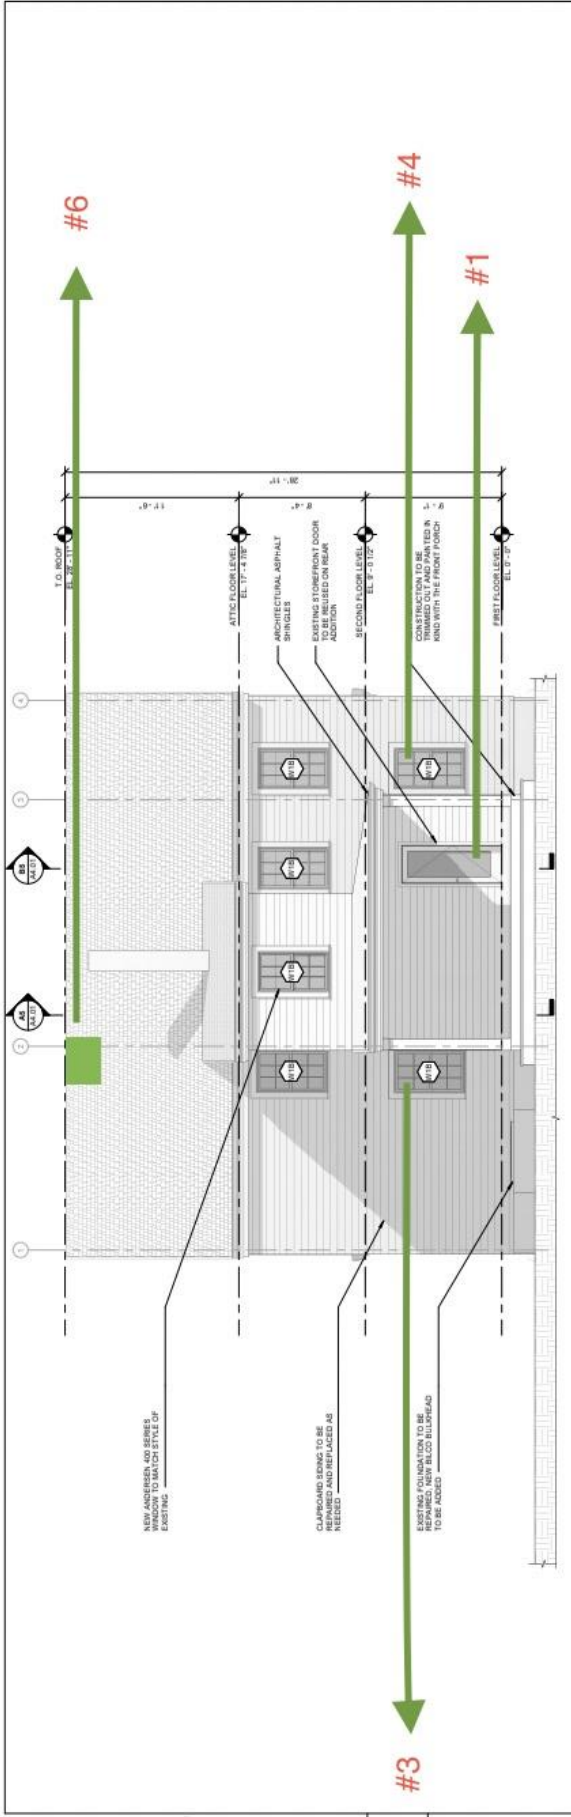

**32 in. x 80 in. Right-Hand
Inswing 15-Lite Clear Classic
External Grilles Primed
Fiberglass Smooth Prehung
Front Door**

★★★★☆ (50) ✓

BB
3117
PROPOSED SOUTH EXTERIOR ELEVATION
Scale: 1/4" = 1'-0"

AA
3117
PROPOSED EAST EXTERIOR ELEVATION
Scale: 1/4" = 1'-0"

**72 in. x 80 in. Right-
Hand/Inswing Low-E 15 Lite
Modern White Fiberglass Double
Prehung French Patio Door
w/BBG**

★★★★☆ (6) ✓