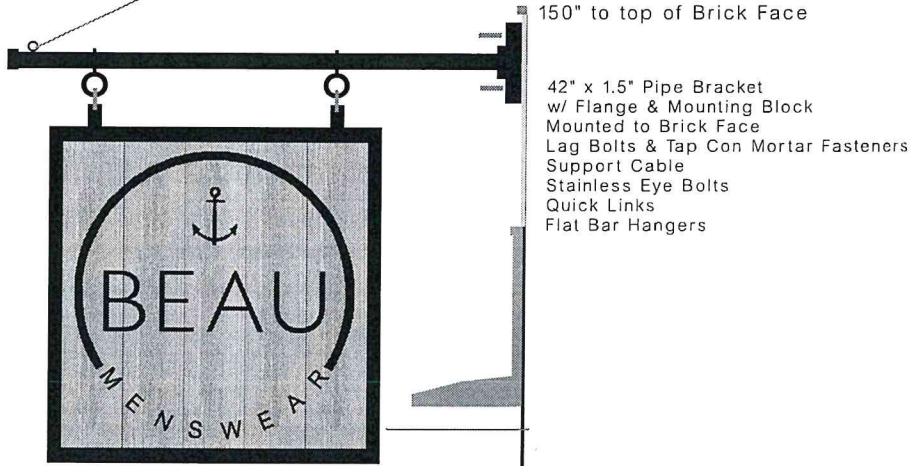

Proposed 2 Sided Hanging Sign

- 30" x 30" x 2" HDU Sign Board
- Carved Painted Lettering
- Carved Painted Wood Grain Background
- Raised Painted Border

Proposed 2 Sided Hanging Sign

30" x 30" x 2" HDU Sign Board

Carved Painted Lettering

Carved Painted Wood Grain Background

Raised Painted Border

12" distance
from Building

112" Ht
To Ground

42" x 1.5" Pipe Bracket
w/ Flange & Mounting Block
Mounted to Brick Face
Lag Bolts & Tap Con Mortar Fasteners
Support Cable
Stainless Eye Bolts
Quick Links
Flat Bar Hangers