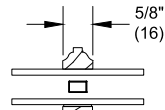

Section Details: Operating

Scale: 3" = 1' 0"

Double Hung

Lower Sash

Upper Sash

Jambs

Single Hung

Head Jamb and Sill

Standard Insulating Glass Divided Lite Options

Insulating Glass

Aluminum 23/32"
Contour GBG

5/8" SDL

5/8" SDL
W/Spacer

5/8" Putty
SDL

5/8" Putty SDL
W/Spacer

7/8" SDL

7/8" SDL
W/Spacer Bar

7/8" Putty SDL

7/8" Putty SDL
W/Spacer Bar

1 1/8" SDL

1 1/8" SDL
W/Spacer Bar

1 1/8" Putty SDL

1 1/8" Putty SDL
W/Spacer Bar

1 11/16" IG ADL