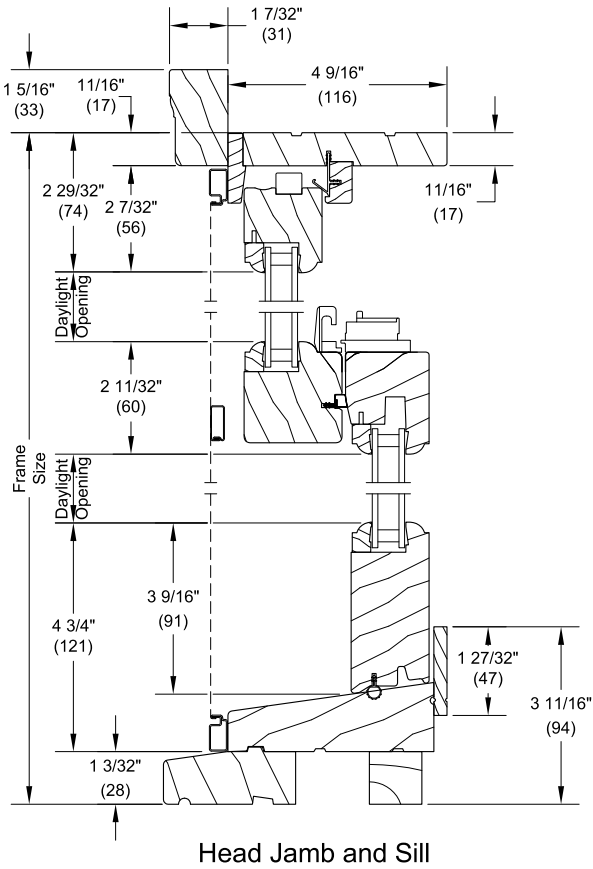

Section Details: Operating

Scale: 3" = 1' 0"

Double Hung

Lower Sash

Upper Sash

Jambs

Single Hung

Head Jamb and Sill

Standard Insulating Glass Divided Lite Options

Insulating Glass

Aluminum 23/32"
Contour GBG

5/8" SDL

5/8" SDL
W/Spacer

5/8" Putty
SDL

5/8" Putty SDL
W/Spacer

7/8" SDL

7/8" SDL
W/Spacer Bar

7/8" Putty SDL

7/8" Putty SDL
W/Spacer Bar

1 1/8" SDL

1 1/8" SDL
W/Spacer Bar

1 1/8" Putty SDL

1 1/8" Putty SDL
W/Spacer Bar

1 11/16" IG ADL