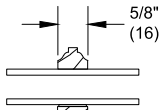

Section Details: Operating

Scale: 3" = 1' 0"

Double Hung

Lower Sash

Upper Sash

Jambs

Single Hung

Head Jamb and Sill

Standard Insulating Glass Divided Lite Options

Insulating Glass

Aluminum 23/32"
Contour GBG

5/8" SDL

5/8" SDL
W/Spacer

5/8" Putty
SDL

5/8" Putty SDL
W/Spacer

7/8" SDL