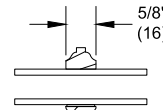

Section Details: Operating

Scale: 3" = 1' 0"

Double Hung

Lower Sash

Upper Sash

Jambs

Single Hung

Head Jamb and Sill

Standard Insulating Glass Divided Lite Options

Insulating Glass

Aluminum 23/32"
Contour GBG

5/8" SDL

5/8" SDL
W/Spacer

5/8" Putty
SDL

5/8" Putty SDL
W/Spacer

7/8" SDL

7/8" SDL
W/Spacer Bar

7/8" Putty SDL

7/8" Putty SDL
W/Spacer Bar

1 1/8" SDL

1 1/8" SDL
W/Spacer Bar

1 1/8" Putty SDL

1 1/8" Putty SDL
W/Spacer Bar

1 11/16" IG ADL