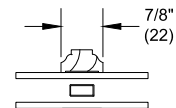

Section Details: Operating

Scale: 3" = 1' 0"

Double Hung

Lower Sash

Upper Sash

Jambs

Single Hung

Head Jamb and Sill

Standard Insulating Glass Divided Lite Options

Insulating Glass

Aluminum 23/32"
Contour GBG

5/8" SDL

5/8" SDL
W/Spacer

5/8" Putty
SDL

5/8" Putty SDL
W/Spacer

7/8" SDL

7/8" SDL
W/Spacer Bar

7/8" Putty SDL

7/8" Putty SDL
W/Spacer Bar

1 1/8" SDL

1 1/8" SDL
W/Spacer Bar

1 1/8" Putty SDL

1 1/8" Putty SDL
W/Spacer Bar

1 11/16" IG ADL