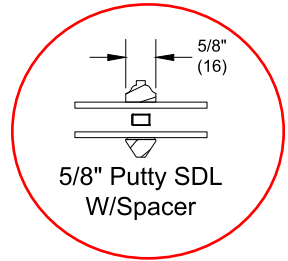

Section Details: Operating

Scale: 3" = 1' 0"

Double Hung

Lower Sash

Upper Sash

Jambs

Single Hung

Head Jamb and Sill

Standard Insulating Glass Divided Lite Options

Insulating Glass

Aluminum 23/32"
Contour GBG

5/8" SDL

5/8" SDL
W/Spacer

5/8" Putty
SDL

5/8" Putty SDL
W/Spacer

7/8" SDL

7/8" SDL
W/Spacer Bar

7/8" Putty SDL

7/8" Putty SDL
W/Spacer Bar

1 1/8" SDL

1 1/8" SDL
W/Spacer Bar

1 1/8" Putty SDL

1 1/8" Putty SDL
W/Spacer Bar

1 11/16" IG ADL