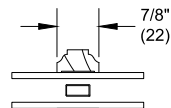

Section Details: Operating

Scale: 3" = 1' 0"

Double Hung

Lower Sash

Upper Sash

Jambs

Single Hung

Head Jamb and Sill

Standard Insulating Glass Divided Lite Options

Insulating Glass

Aluminum 23/32"
Contour GBG

5/8" SDL

5/8" SDL
W/Spacer

5/8" Putty
SDL

5/8" Putty SDL
W/Spacer

7/8" SDL

7/8" SDL
W/Spacer Bar

7/8" Putty SDL

7/8" Putty SDL
W/Spacer Bar

1 1/8" SDL

1 1/8" SDL
W/Spacer Bar

1 1/8" Putty SDL

1 1/8" Putty SDL
W/Spacer Bar

1 11/16" IG ADL