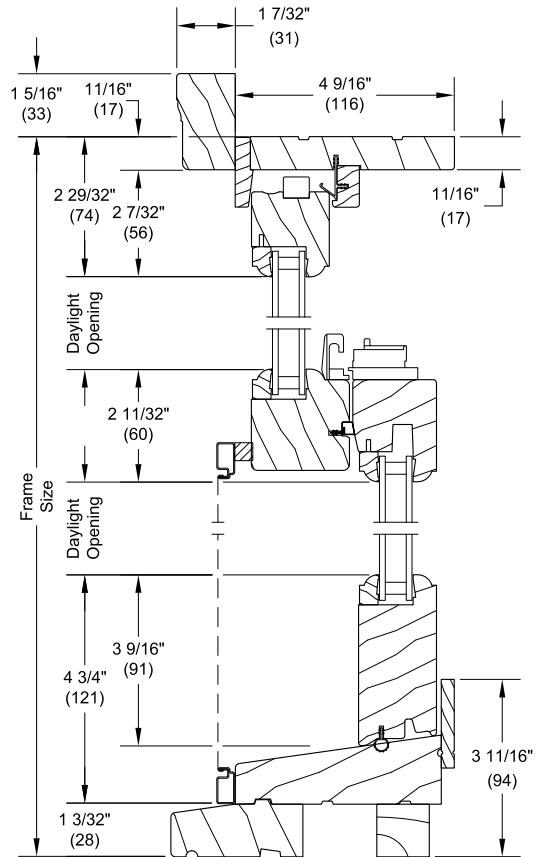

Section Details: Operating

Scale: 3" = 1' 0"

Double Hung

Lower Sash

Upper Sash

Jambs

Single Hung

Head Jamb and Sill

Standard Insulating Glass Divided Lite Options

Insulating Glass

Aluminum 23/32"
Contour GBG

5/8" SDL

5/8" SDL
W/Spacer

5/8" Putty
SDL

5/8" Putty SDL
W/Spacer

7/8" SDL

7/8" SDL
W/Spacer Bar

7/8" Putty SDL

7/8" Putty SDL
W/Spacer Bar

1 1/8" SDL

1 1/8" SDL
W/Spacer Bar

1 1/8" Putty SDL

1 1/8" Putty SDL
W/Spacer Bar

1 11/16" IG ADL