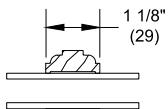

Section Details: Operating

Scale: 3" = 1' 0"

Double Hung

Lower Sash

Upper Sash

Jambs

Single Hung

Head Jamb and Sill

Standard Insulating Glass Divided Lite Options

Insulating Glass

Aluminum 23/32"
Contour GBG

5/8" SDL

5/8" SDL
W/Spacer

5/8" Putty
SDL

5/8" Putty SDL
W/Spacer

7/8" SDL

7/8" SDL
W/Spacer Bar

7/8" Putty SDL

7/8" Putty SDL
W/Spacer Bar

1 1/8" SDL

1 1/8" SDL
W/Spacer Bar

1 1/8" Putty SDL

1 1/8" Putty SDL
W/Spacer Bar

1 11/16" IG ADL