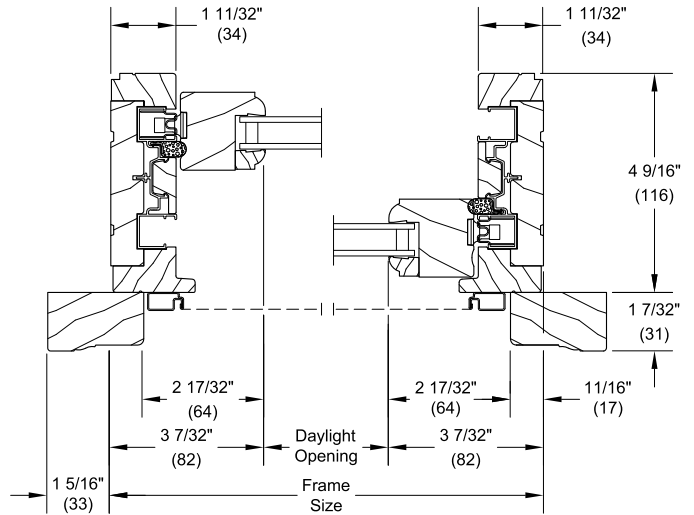

Section Details: Operating

Scale: 3" = 1' 0"

Double Hung

Lower Sash

Upper Sash

Jambs

Single Hung

Head Jamb and Sill

Standard Insulating Glass Divided Lite Options

Insulating Glass

Aluminum 23/32"
Contour GBG

5/8" SDL

5/8" SDL
W/Spacer

5/8" Putty
SDL

5/8" Putty SDL
W/Spacer

7/8" SDL

7/8" SDL
W/Spacer Bar

7/8" Putty SDL

7/8" Putty SDL
W/Spacer Bar

1 1/8" SDL

1 1/8" SDL
W/Spacer Bar

1 1/8" Putty SDL

1 1/8" Putty SDL
W/Spacer Bar

1 11/16" IG ADL