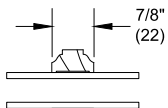

Section Details: Operating

Scale: 3" = 1' 0"

Double Hung

Lower Sash

Upper Sash

Jambs

Single Hung

Head Jamb and Sill

Standard Insulating Glass Divided Lite Options

Insulating Glass

Aluminum 23/32"
Contour GBG

5/8" SDL

5/8" SDL
W/Spacer

5/8" Putty
SDL

5/8" Putty SDL
W/Spacer

7/8" SDL

7/8" SDL
W/Spacer Bar

7/8" Putty SDL

7/8" Putty SDL
W/Spacer Bar

1 1/8" SDL

1 1/8" SDL
W/Spacer Bar

1 1/8" Putty SDL

1 1/8" Putty SDL
W/Spacer Bar

1 11/16" IG ADL