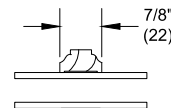

Section Details: Operating

Scale: 3" = 1' 0"

Double Hung

Lower Sash

Upper Sash

Jambs

Single Hung

Head Jamb and Sill

Standard Insulating Glass Divided Lite Options

Insulating Glass

Aluminum 23/32"
Contour GBG

5/8" SDL

5/8" SDL
W/Spacer

5/8" Putty
SDL

5/8" Putty SDL
W/Spacer

7/8" SDL

7/8" SDL
W/Spacer Bar

7/8" Putty SDL

7/8" Putty SDL
W/Spacer Bar

1 1/8" SDL

1 1/8" SDL
W/Spacer Bar

1 1/8" Putty SDL

1 1/8" Putty SDL
W/Spacer Bar

1 11/16" IG ADL