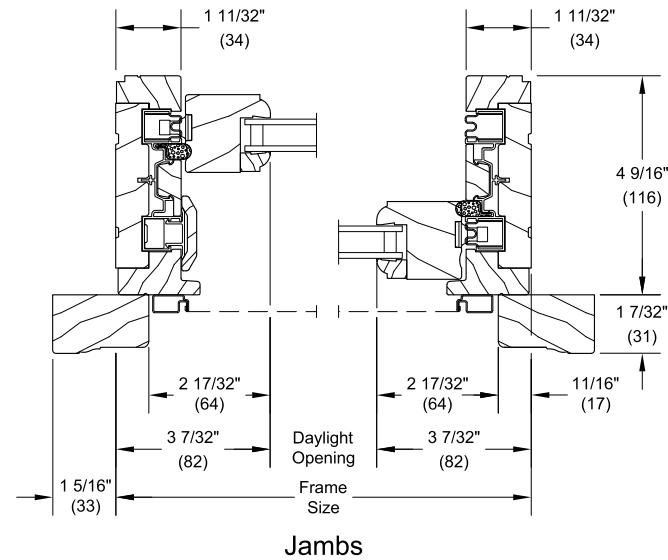

Section Details: Operating

Scale: 3" = 1' 0"

Double Hung

Lower Sash

Upper Sash

Jambs

Single Hung

Head Jamb and Sill

Standard Insulating Glass Divided Lite Options

Insulating Glass

Aluminum 23/32"
Contour GBG

5/8" SDL

5/8" SDL
W/Spacer

5/8" Putty
SDL

5/8" Putty SDL
W/Spacer

7/8" SDL

7/8" SDL
W/Spacer Bar

7/8" Putty SDL

7/8" Putty SDL
W/Spacer Bar

1 1/8" SDL

1 1/8" SDL
W/Spacer Bar

1 1/8" Putty SDL

1 1/8" Putty SDL
W/Spacer Bar

1 11/16" IG ADL