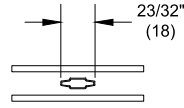

Section Details: Operating

Scale: 3" = 1' 0"

Double Hung

Lower Sash

Upper Sash

Jambs

Single Hung

Head Jamb and Sill

Standard Insulating Glass Divided Lite Options

Insulating Glass

Aluminum 23/32"
Contour GBG

5/8" SDL

5/8" SDL
W/Spacer

5/8" Putty
SDL

5/8" Putty SDL
W/Spacer

7/8" SDL