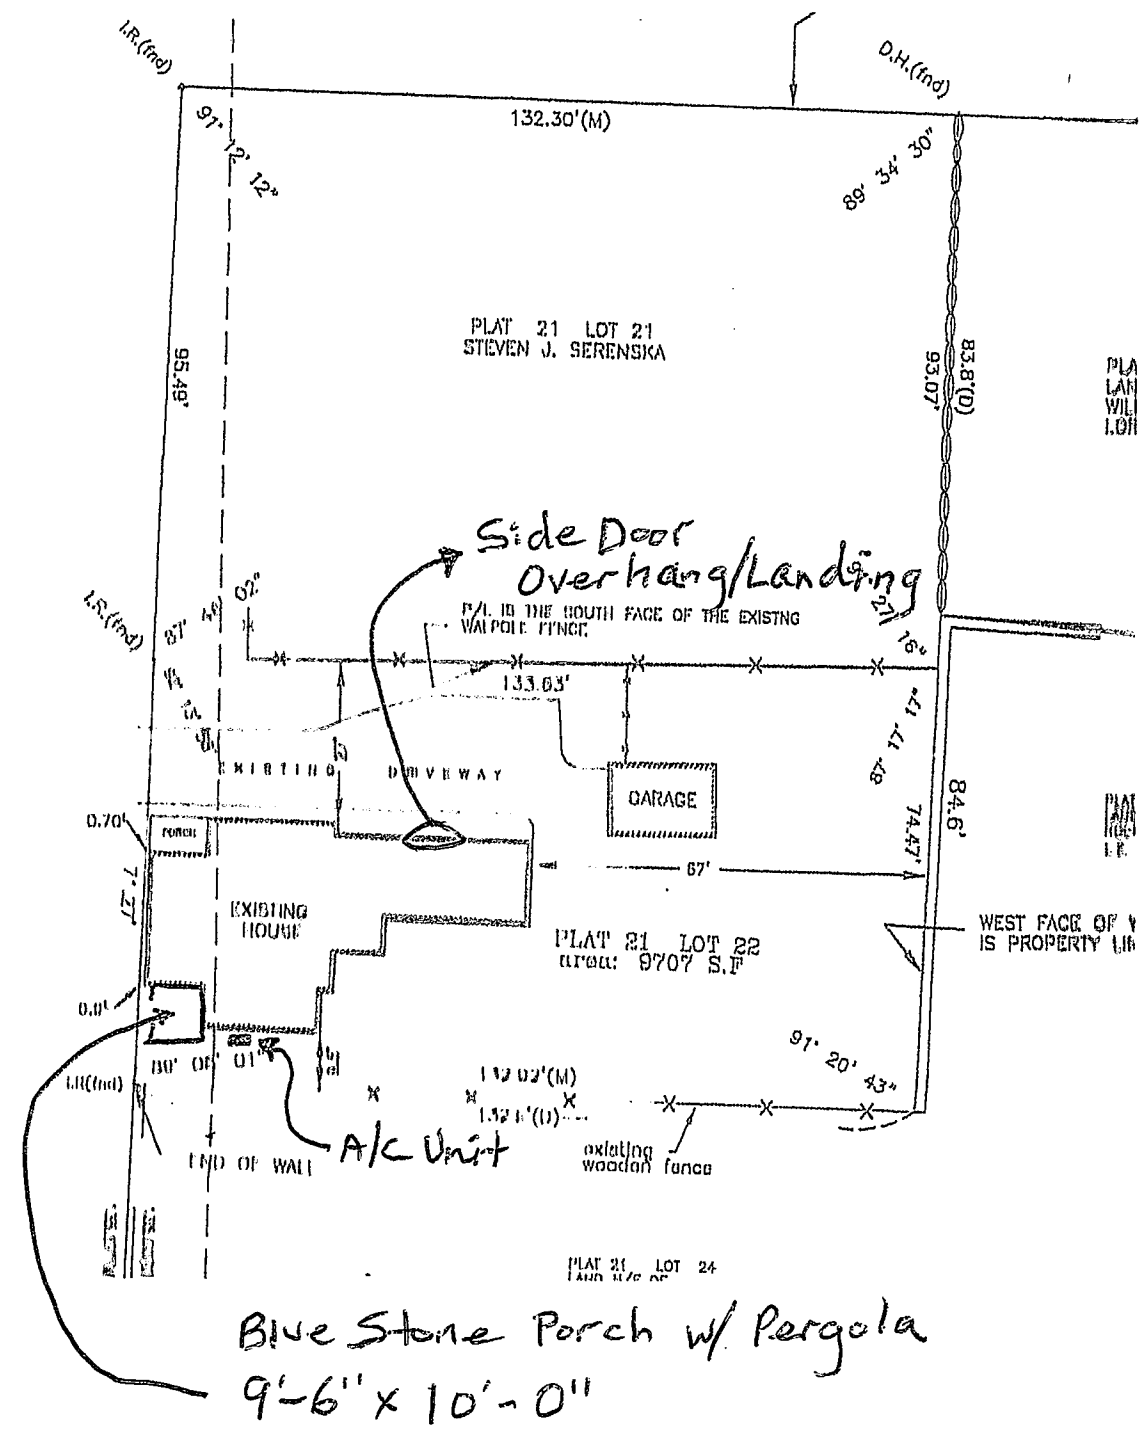

H I G H  
S T R E E T

Blue Stone Porch w/ Pergola  
9'-6" x 10'-0"

Mirick 10 High Street