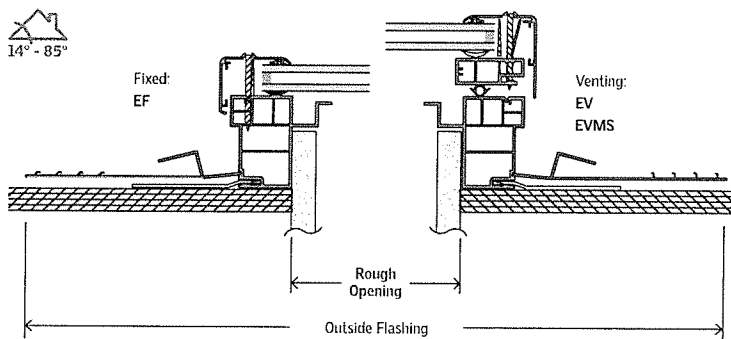

- EF - Fixed skylight
- EV - Manual venting skylight
- EVMS - Solar Powered "Fresh Air" skylight

EF 2246 2 0 04 B P1

Model	Sizes	Interior finish	Cladding	Glazings	Generation code	Special color cladding
EF	2222	2 White	0 Aluminum	04 Clean, Quiet & Safe glass	B Current generation code	P1 Bone White
EV	2230		1 Copper	06 Impact		P3 Classic Bronze
	2238		9 Special	08 White lami		P4 Black
	2246			11 Low E3 Laminated		R1 Silver Matte
	2254					R2 Dark Bronze Matte
	3030					
	3046					
	3054					
	4646					

All sizes may not be available in all areas.