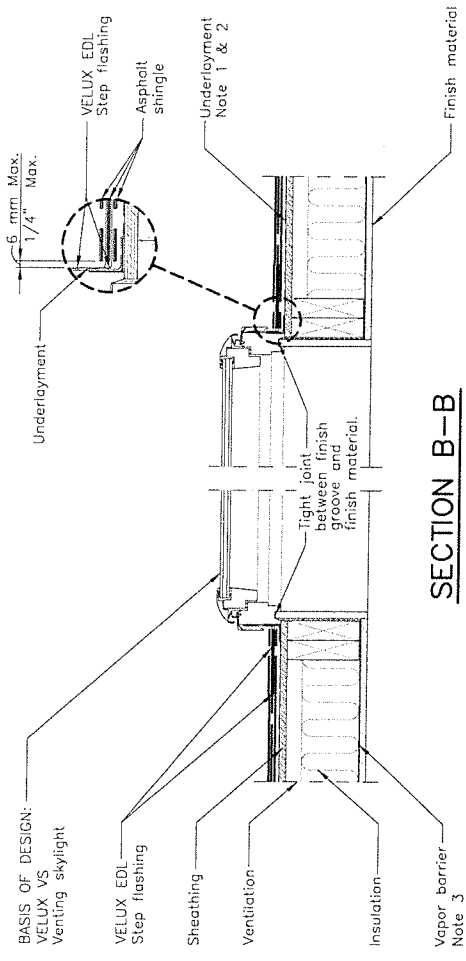

ELEVATION

SECTION A-A

SECTION B-B

GENERAL NOTES

1. Wrap frame in adhesive underlayment provided with VELUX flashing. VELUX recommends use of VELUX type Z02 216 adhesive underlayment to wrap frame when not using VELUX flashings.
2. Underlayment to be folded up against all sides of frame.
3. Vapor barrier should be used to avoid moisture.

This drawing is an instrument of service and is provided for informational use only.

Deck-Mounted Skylights

Size Chart and Codes

Model Size	1		1		1		1		2		S01	S06		
	A06	C01	C04	C06	C08	C12	D26	D06	M02	M04			M06	M08
Previous Model Size	056	101	104	106	108	112	150	156	302	304	306	308	601	606
Rough Opening (W"xH")	14 1/2 x 45 3/4	21 x 26 7/8	21 x 37 7/8	21 x 45 3/4	21 x 54 7/8	21 x 70 1/4	22 1/2 x 22 5/8	22 1/2 x 45 3/4	30 1/8 x 30	30 1/8 x 37 7/8	30 1/8 x 45 3/4	30 1/8 x 54 7/8	44 1/4 x 26 7/8	44 1/4 x 45 3/4
Outside Frame (W"xH")	15 1/4 x 46 1/4	21 1/2 x 27 1/8	21 1/2 x 38 3/8	21 1/2 x 46 1/4	21 1/2 x 54 15/16	21 1/2 x 70 3/4	23 1/4 x 23 7/8	23 1/4 x 46 1/4	30 9/16 x 30 1/2	30 9/16 x 38 3/8	30 9/16 x 46 1/4	30 9/16 x 54 15/16	44 3/4 x 27 7/8	44 3/4 x 46 1/4
Daylight Square Feet	Fixed: 356	356	443	443	652	852	278	594	515	664	813	977	692	1236
	Vented: —	227	350	350	534	—	—	—	411	548	686	836	557	1073
Fits On Center	16"	24"	24"	24"	24"	24"	24"	24"	16"	16"	16"	16"	16" or 24"	16" or 24"