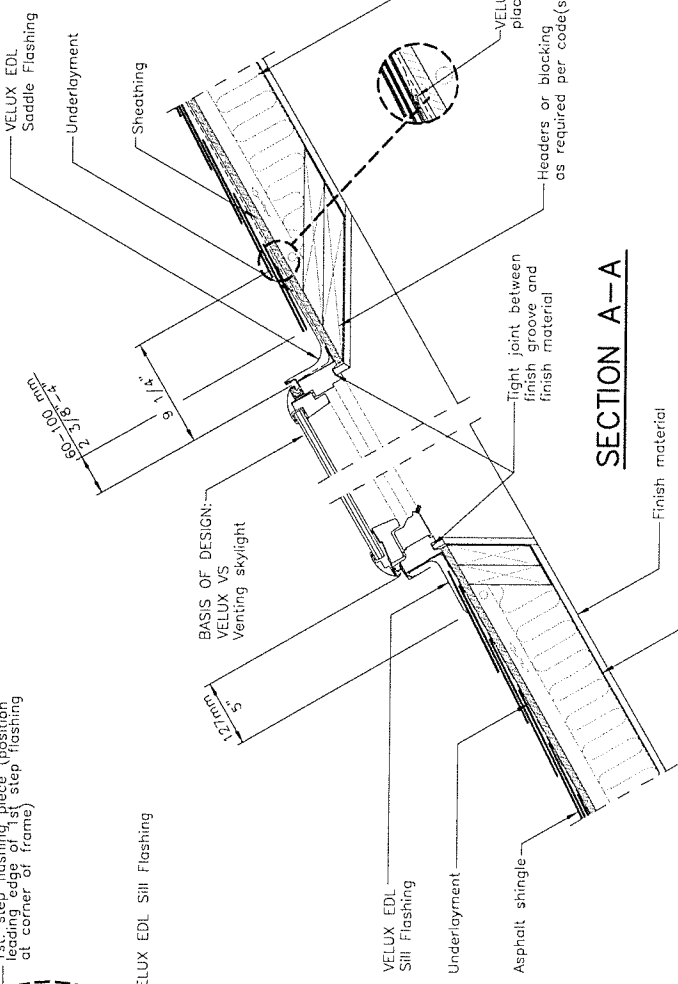

ELEVATION

SECTION A-A

SECTION B-B

GENERAL NOTES

1. Wrap frame in adhesive underlayment provided with VELUX flashing. VELUX recommends use of VELUX type Z02 216 adhesive underlayment to wrap frame when not using VELUX flashings.
2. Underlayment to be folded up against all sides of frame.
3. Vapor barrier should be used to avoid moisture.

This drawing is an instrument of service and is provided for informational use only.

Deck-Mounted Skylights

Size Chart and Codes

Model Size	1		1		1		1		2		S01	S06		
	A06	C01	C04	C06	C08	C12	D26	D06	M02	M04			M06	M08
Previous Model Size	056	101	104	106	108	112	150	156	302	304	306	308	601	606
Rough Opening (W"xH")	14 1/2 x 45 3/4	21 x 26 7/8	21 x 37 7/8	21 x 45 3/4	21 x 54 7/8	21 x 70 1/4	22 1/2 x 22 5/8	22 1/2 x 45 3/4	30 1/8 x 30	30 1/8 x 37 7/8	30 1/8 x 45 3/4	30 1/8 x 54 7/8	44 1/4 x 26 7/8	44 1/4 x 45 3/4
Outside Frame (W"xH")	15 1/4 x 46 1/4	21 1/2 x 27 1/8	21 1/2 x 38 3/8	21 1/2 x 46 1/4	21 1/2 x 54 15/16	21 1/2 x 70 3/4	23 1/4 x 23 7/8	23 1/4 x 46 1/4	30 9/16 x 30 1/2	30 9/16 x 38 3/8	30 9/16 x 46 1/4	30 9/16 x 54 15/16	44 3/4 x 27 7/8	44 3/4 x 46 1/4
Daylight Square Feet	Fixed: 356	356	443	443	652	852	278	594	515	664	813	977	692	1236
	Vented: —	227	350	350	534	—	—	—	411	548	686	836	557	1073
Fits On Center	16"	24"	24"	24"	24"	24"	24"	24"	16"	16"	16"	16"	16" or 24"	16" or 24"