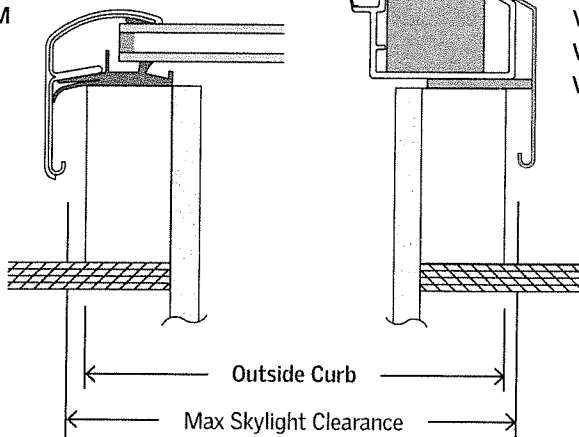

Curb-Mounted Skylights

Size Chart and Codes

Venting Skylights

Model Size	2222	2234	2246	3030	3046	3434	4622	4646
Outside Curb (W"xH")	25 1/2 x 25 1/2	25 1/2 x 37 1/2	25 1/2 x 49 1/2	33 1/2 x 33 1/2	33 1/2 x 49 1/2	37 1/2 x 37 1/2	49 1/2 x 25 1/2	49 1/2 x 49 1/2
Maximum Skylight Clearance (W"xH")	26 5/16 x 26 5/16	26 5/16 x 38 5/16	26 5/16 x 50 5/16	34 5/16 x 34 5/16	34 5/16 x 50 5/16	38 5/16 x 38 5/16	50 5/16 x 26 5/16	50 5/16 x 50 5/16
Daylight Square Feet	2.58	4.20	5.92	5.27	8.29	6.89	5.92	13.13
Fits On Center	24"	24"	24"	24"	24"	16"	16" or 24"	16" or 24"

¹ Only available in VCS.

Fixed Skylights

Custom FCM sizes available. Call for more information.

SIZE - W" x H"

Model Size	1430	1446	2222	2230	2234	2246	2270	3030	3046	3055	3434	3446	4646	4672
Outside Curb (W"xH")	17 1/2 x 33 1/2	17 1/2 x 49 1/2	25 1/2 x 25 1/2	25 1/2 x 33 1/2	25 1/2 x 37 1/2	25 1/2 x 49 1/2	25 1/2 x 73 1/2	33 1/2 x 33 1/2	33 1/2 x 49 1/2	33 1/2 x 58 1/2	37 1/2 x 37 1/2	37 1/2 x 49 1/2	49 1/2 x 49 1/2	49 1/2 x 75 1/2
Maximum Skylight Clearance (W"xH")	18 5/8 x 34 5/8	18 5/8 x 50 5/8	26 5/8 x 26 5/8	26 5/8 x 34 5/8	26 5/8 x 38 5/8	26 5/8 x 50 5/8	26 5/8 x 74 5/8	34 5/8 x 34 5/8	34 5/8 x 50 5/8	34 5/8 x 59 5/8	38 5/8 x 38 5/8	38 5/8 x 50 5/8	50 5/8 x 50 5/8	50 5/8 x 76 5/8
Daylight Square Feet	3.07	4.68	3.52	4.77	5.39	7.27	11.01	6.46	9.85	11.76	8.27	11.14	15.02	23.35
Fits On Center	16"	16"	24"	24"	24"	24"	24"	24"	24"	24"	16"	16"	16" or 24"	16" or 24"

Fixed:
FCM

Venting:

VCM
VCE
VCS

VCM 1446 2 0 0 4

Model Sizes

FCM 1430'
VCM 1446'
VCE 2222
VCS 2230
2234
2246
2270'
3030
3046
3050'
3434
3446'
4622''
4646
4672'

¹FCM only sizes
²VCS only

Interior finish

0 None (FCM)
2 White
9 Special

Cladding

0 Aluminum
9 Special

Glazings

04 Clean, Quiet & Safe glass
05 Low E³/ Temp'
06 Impact
08 White lami
14 LoE³-340 Lami''
15 LoE³-340''
16 LoE³-340 Hurricane''
29 Triple Pane''
99 Special

¹FCM and VCM only
²FCM only

FCM - Fixed skylight

VCM - Manual venting skylight

VCE - Electric venting skylight

VCS - Solar Powered "Fresh Air" skylight