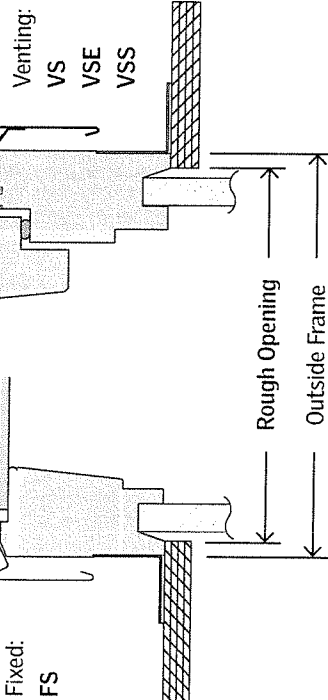

Deck-Mounted Skylights

Size Chart and Codes

Model Size	1		1		1		1		2		S01	S06		
	A06	C01	C04	C06	C08	C12	D26	D06	M02	M04			M06	M08
Previous Model Size	056	101	104	106	108	112	150	156	302	304	306	308	601	606
Rough Opening (W"xH")	14 1/2 x 45 3/4	21 x 26 7/8	21 x 37 7/8	21 x 45 3/4	21 x 54 7/8	21 x 70 1/4	22 1/2 x 22 5/8	22 1/2 x 45 3/4	30 1/8 x 30	30 1/8 x 37 7/8	30 1/8 x 45 3/4	30 1/8 x 54 7/8	44 1/4 x 26 7/8	44 1/4 x 45 3/4
Outside Frame (W"xH")	15 1/4 x 46 1/4	21 1/2 x 27 1/8	21 1/2 x 38 3/8	21 1/2 x 46 1/4	21 1/2 x 54 15/16	21 1/2 x 70 3/4	23 1/4 x 23 7/8	23 1/4 x 46 1/4	30 9/16 x 30 1/2	30 9/16 x 38 3/8	30 9/16 x 46 1/4	30 9/16 x 54 15/16	44 3/4 x 27 7/8	44 3/4 x 46 1/4
Daylight Square Feet	Fixed: 356	356	443	443	652	852	278	594	515	664	813	977	692	1236
	Vented: —	227	350	350	534	—	—	—	411	548	686	836	557	1073
Fits On Center	16"	24"	24"	24"	24"	24"	24"	24"	16"	16"	16"	16"	16" or 24"	16" or 24"

¹ FS Fixed skylight only. ² Not available for VSE Electric venting skylight.

Fixed:
FS

FS - Fixed skylight

VS - Manual venting skylight

VSE - Electric venting skylight

VSS - Solar Powered "Fresh Air" skylight

FS C06 2004

Model	Sizes	Interior finish
FS	A06	0 Stain grade wood
VS	C01	2 White
VSE	C04	9 Special
VSS	C06	
	C08	
	C12	
	D26	
	D06	
	M02	
	M04	
	M06	
	M08	
	S01	
	S06	

Cladding

- 0 Aluminum
- 1 Copper
- 9 Special

Glazings

- 04 Clean, Quiet & Safe glass
- 05 Low E3/ Temp
- 06 Impact
- 08 White lami
- 10 Snowload
- 99 Special