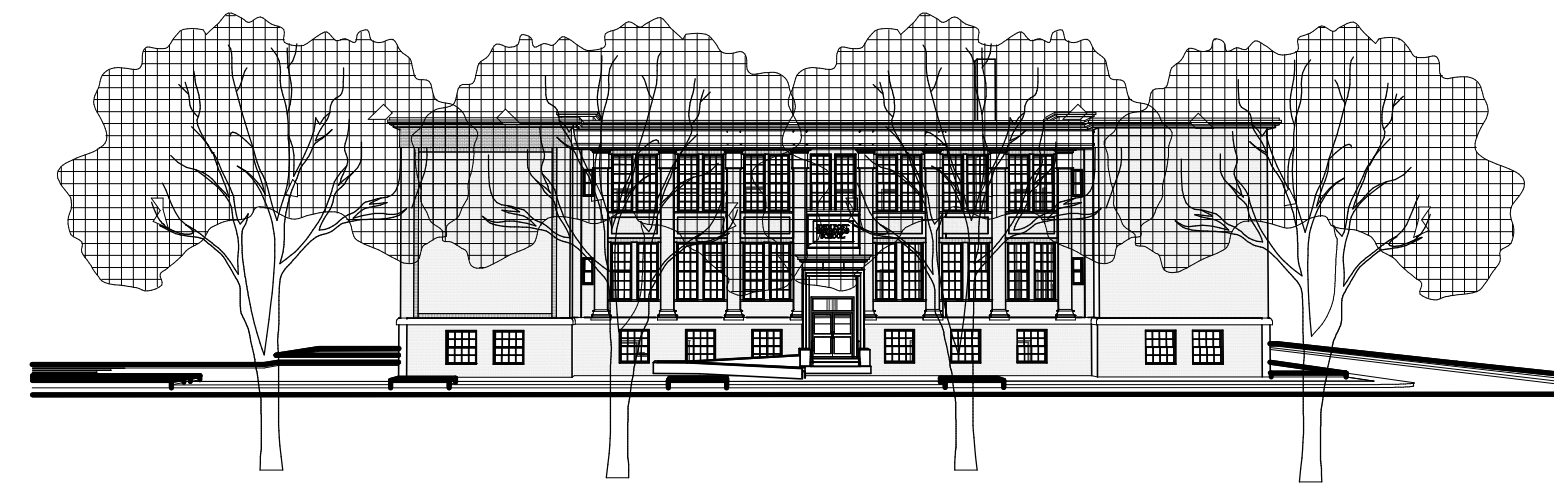

MECHANICAL UNIT
 GREENHECK ERVe-20-15H
 LENGTH: 65.9"
 WIDTH: 45.1"
 HEIGHT: 52.6"

Elevation

ROOF PLAN

PHOTO SET 1

EXISTING VIEW FROM THE INSECTION OF CHURCH AND HIGH STREET

3D MODEL VIEW - NEW MECH. UNITS NOT VISIBLE

PHOTO SET 2

EXISTING VIEW FROM THE INSECTION OF COURT AND HIGH STREET

3D MODEL VIEW - NEW MECH. UNITS NOT VISIBLE

PHOTO SET 3

EXISTING VIEW FROM WOOD STREET ACROSS THE COMMONS

3D MODEL VIEW - NEW MECH. UNITS NOT VISIBLE

PHOTO SET 4

EXISTING VIEW FROM BRISTOL TOWN COMMONS - PLAY GROUND

3D MODEL VIEW - NEW MECH. UNITS VISIBLE