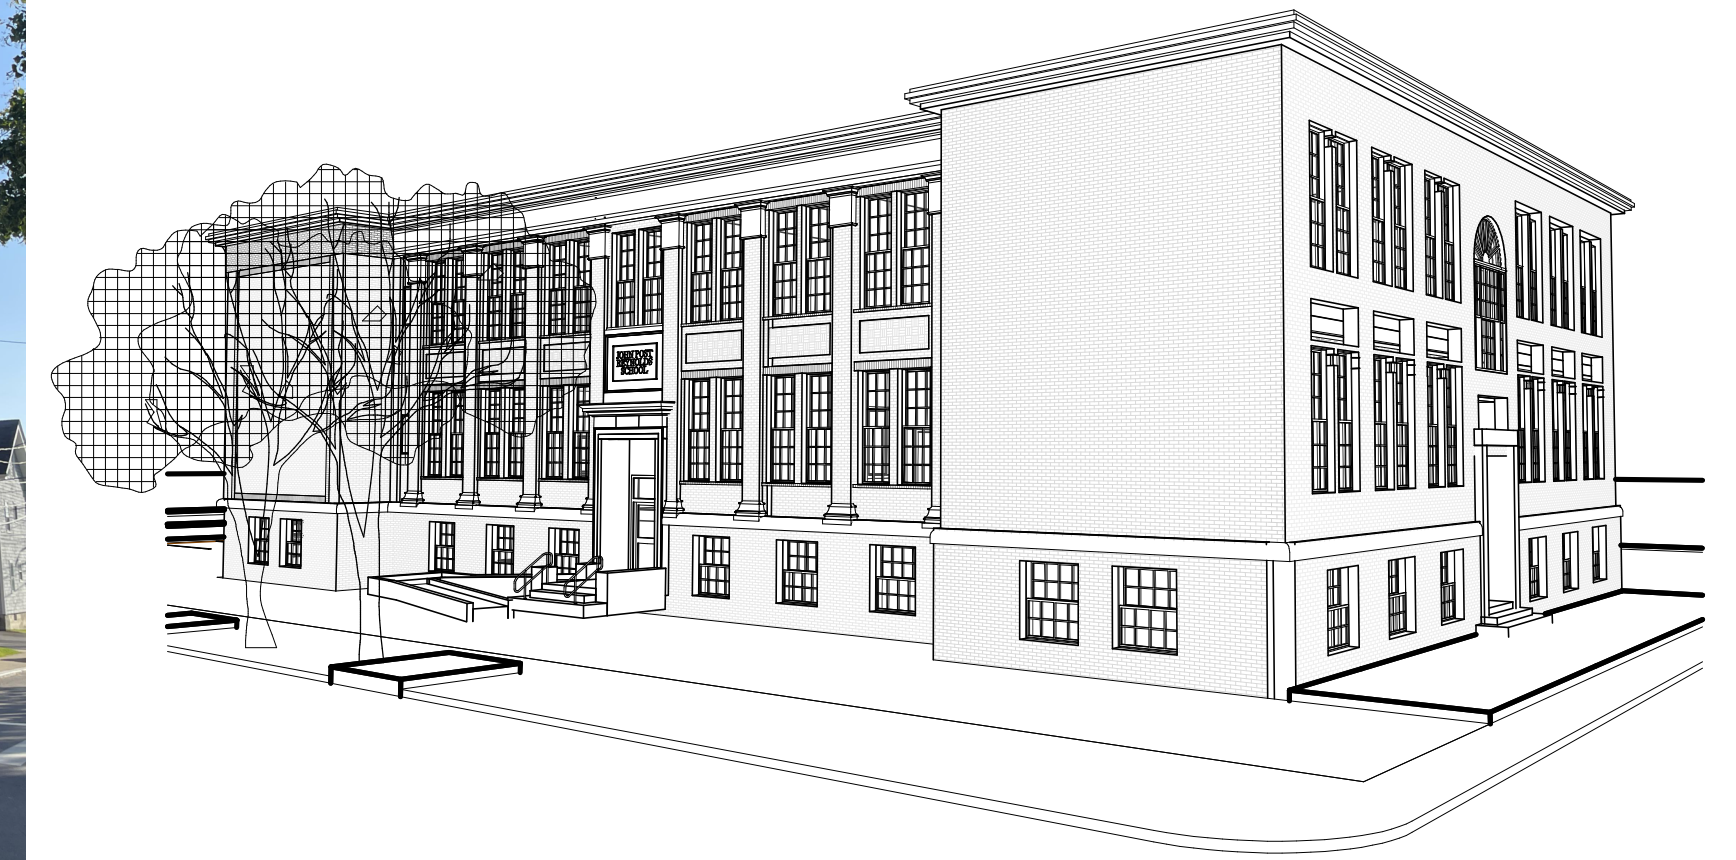

MECHANICAL UNIT
 GREENHECK ERVe-20-15H
 LENGTH: 65.9"
 WIDTH: 45.1"
 HEIGHT: 52.6"

Elevation

ROOF PLAN

PHOTO SET 1

EXISTING VIEW FROM THE INSECTION OF CHURCH AND HIGH STREET

3D MODEL VIEW - NEW MECH. UNITS NOT VISIBLE

PHOTO SET 2

EXISTING VIEW FROM THE INSECTION OF COURT AND HIGH STREET

3D MODEL VIEW - NEW MECH. UNITS NOT VISIBLE

PHOTO SET 3

EXISTING VIEW FROM WOOD STREET ACROSS THE COMMONS

3D MODEL VIEW - NEW MECH. UNITS NOT VISIBLE

PHOTO SET 4

EXISTING VIEW FROM BRISTOL TOWN COMMONS - PLAY GROUND

3D MODEL VIEW - NEW MECH. UNITS VISIBLE