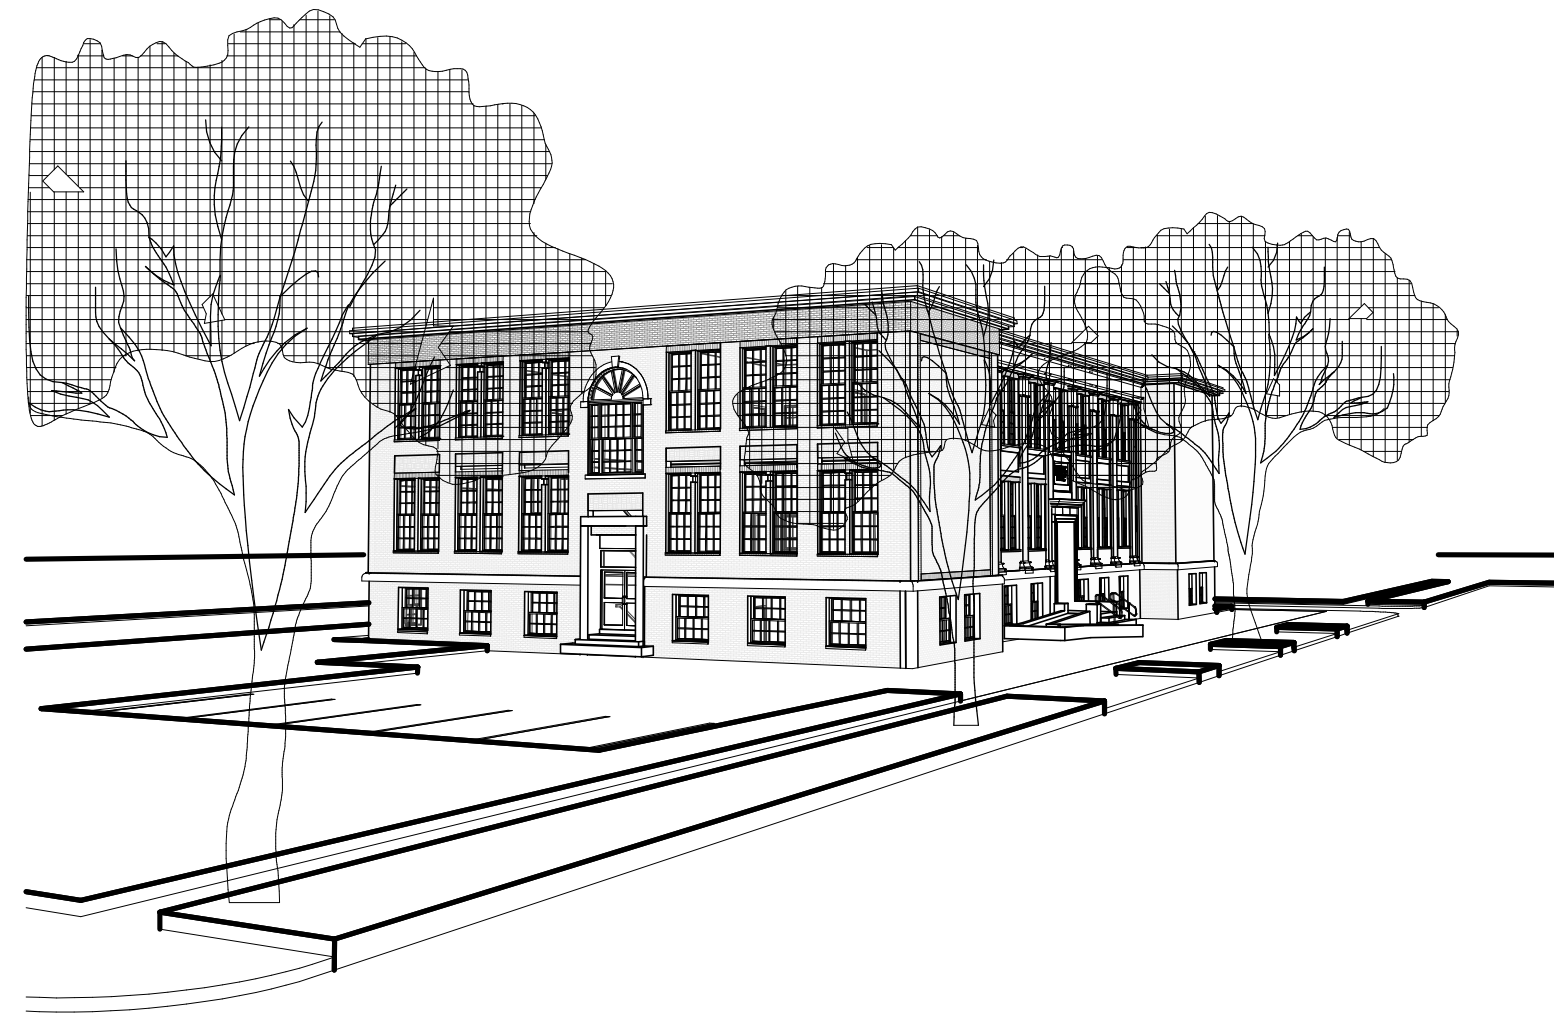

MECHANICAL UNIT
 GREENHECK ERVe-20-15H
 LENGTH: 65.9"
 WIDTH: 45.1"
 HEIGHT: 52.6"

Elevation

ROOF PLAN

PHOTO SET 1

EXISTING VIEW FROM THE INSECTION OF CHURCH AND HIGH STREET

3D MODEL VIEW - NEW MECH. UNITS NOT VISIBLE

PHOTO SET 2

EXISTING VIEW FROM THE INSECTION OF COURT AND HIGH STREET

3D MODEL VIEW - NEW MECH. UNITS NOT VISIBLE

PHOTO SET 3

EXISTING VIEW FROM WOOD STREET ACROSS THE COMMONS

3D MODEL VIEW - NEW MECH. UNITS NOT VISIBLE

PHOTO SET 4

EXISTING VIEW FROM BRISTOL TOWN COMMONS - PLAY GROUND

3D MODEL VIEW - NEW MECH. UNITS VISIBLE