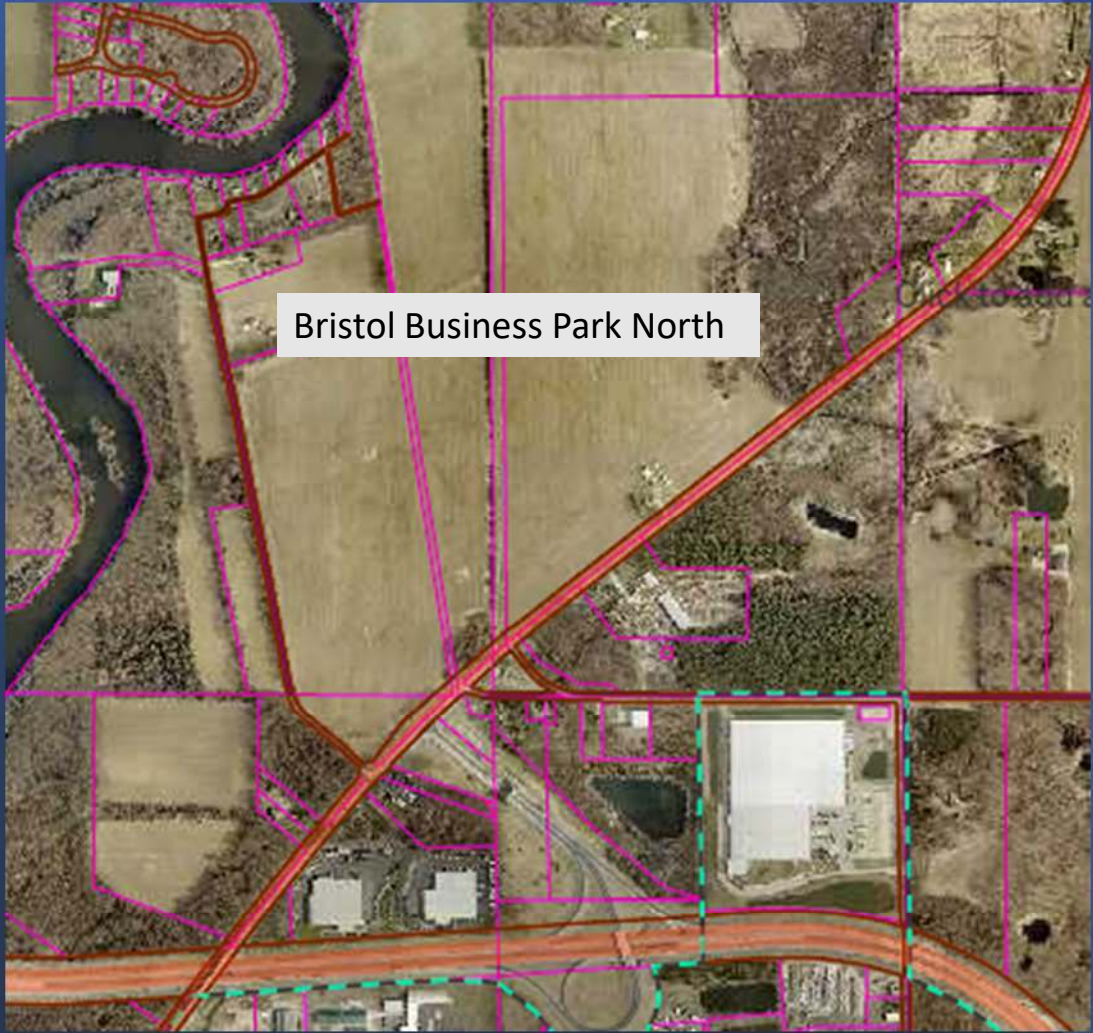

Bristol Business Park West

Bristol Business Park South East

S Div

Bloomingdale Dr

State Road 15

County Road 10

Bristol Park For Industry

Commerce Dr

Bristol Business Park North

Bristol Business Park West
Stonemont Drive
Business Route to South SR 15 

MJB Wood
Soaring Rail/AM General
Smith Ready Mix
Great Lakes Lamination
Utilimaster

Niblock
Earthway
Kem Krest
Thor
Valmont

Locate at SR 120 and Stonemont

Bristol Business Park West
Stonemont Drive /Earthway Drive
← Business Route to West SR 120

MJB Wood	Niblock
Soaring Rail/AM General	Earthway
Smith Ready Mix	Kem Krest
Great Lakes Lamination	Thor
Utilimaster	Valmont

Locate at SR 15 and Industrial

Locate at west end of Industrial and Maple

Earthway Drive
Business route to SR 120 west

Locate at Earthway Drive and Maple Street