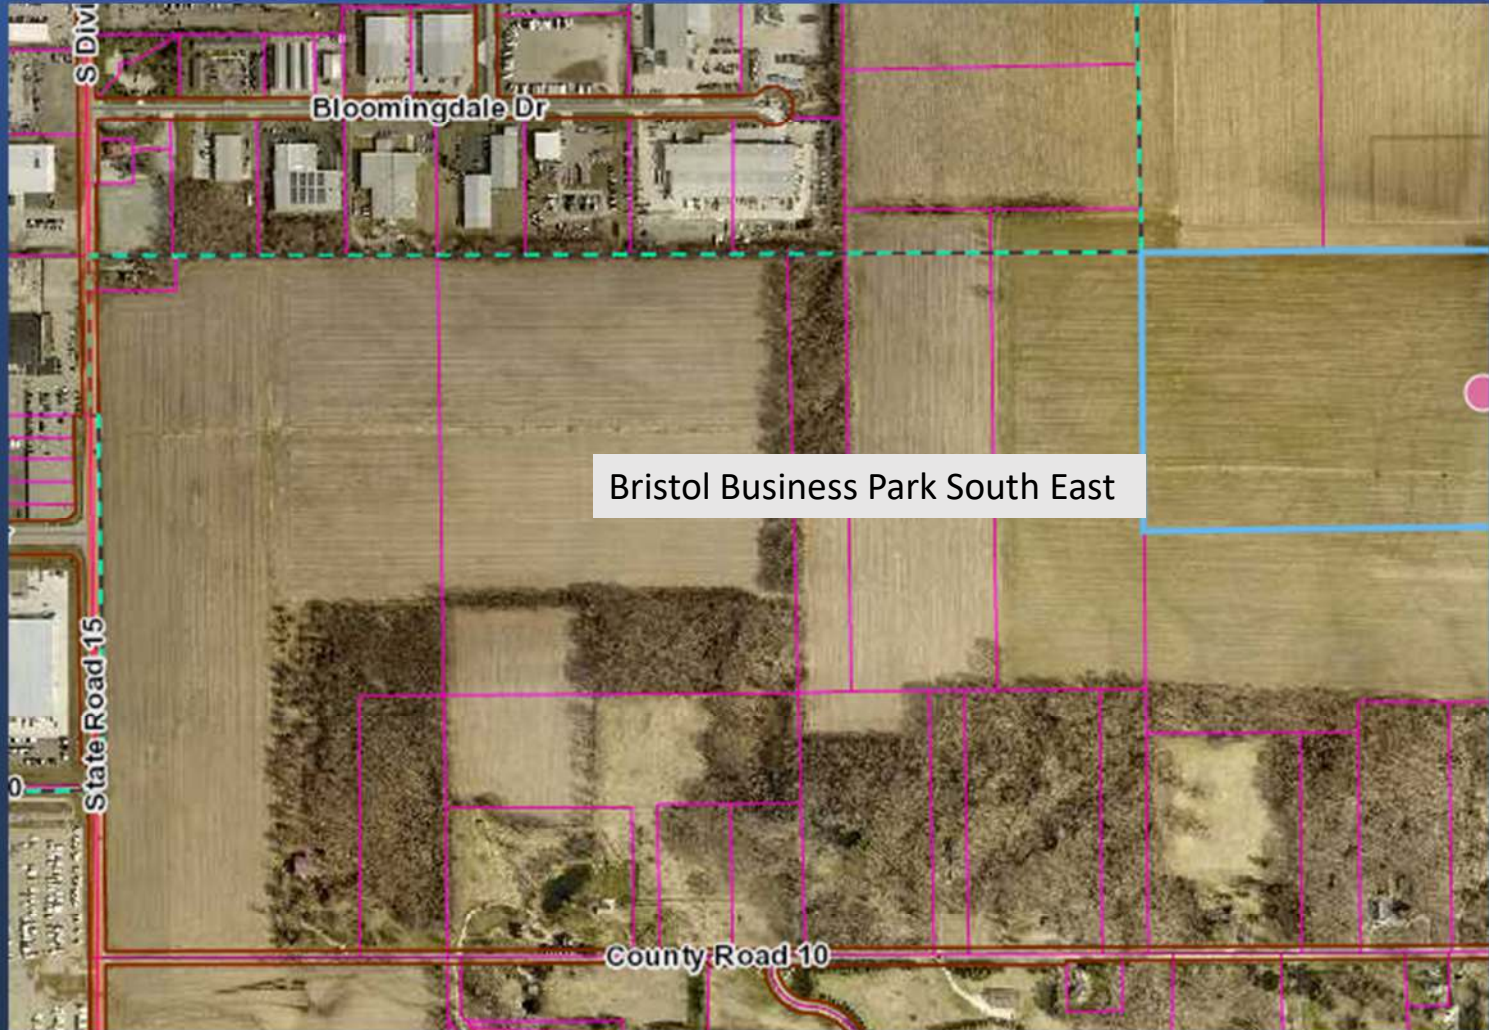

Bristol Business Park West

Bristol Business Park South East

S Div

Bloomingdale Dr

State Road 15

County Road 10

Bristol Park For Industry

Commerce Dr

Bristol Business Park North

Bristol Business Park West
Stonemont Drive
Business Route to South SR 15 

MJB Wood
Soaring Rail/AM General
Smith Ready Mix
Great Lakes Lamination
Utilimaster

Niblock
Earthway
Kem Krest
Thor
Valmont

Locate at SR 120 and Stonemont

Bristol Business Park West
Stonemont Drive /Earthway Drive
← Business Route to West SR 120

MJB Wood	Niblock
Soaring Rail/AM General	Earthway
Smith Ready Mix	Kem Krest
Great Lakes Lamination	Thor
Utilimaster	Valmont

Locate at SR 15 and Industrial

Locate at west end of Industrial and Maple

Earthway Drive
Business route to SR 120 west

Locate at Earthway Drive and Maple Street