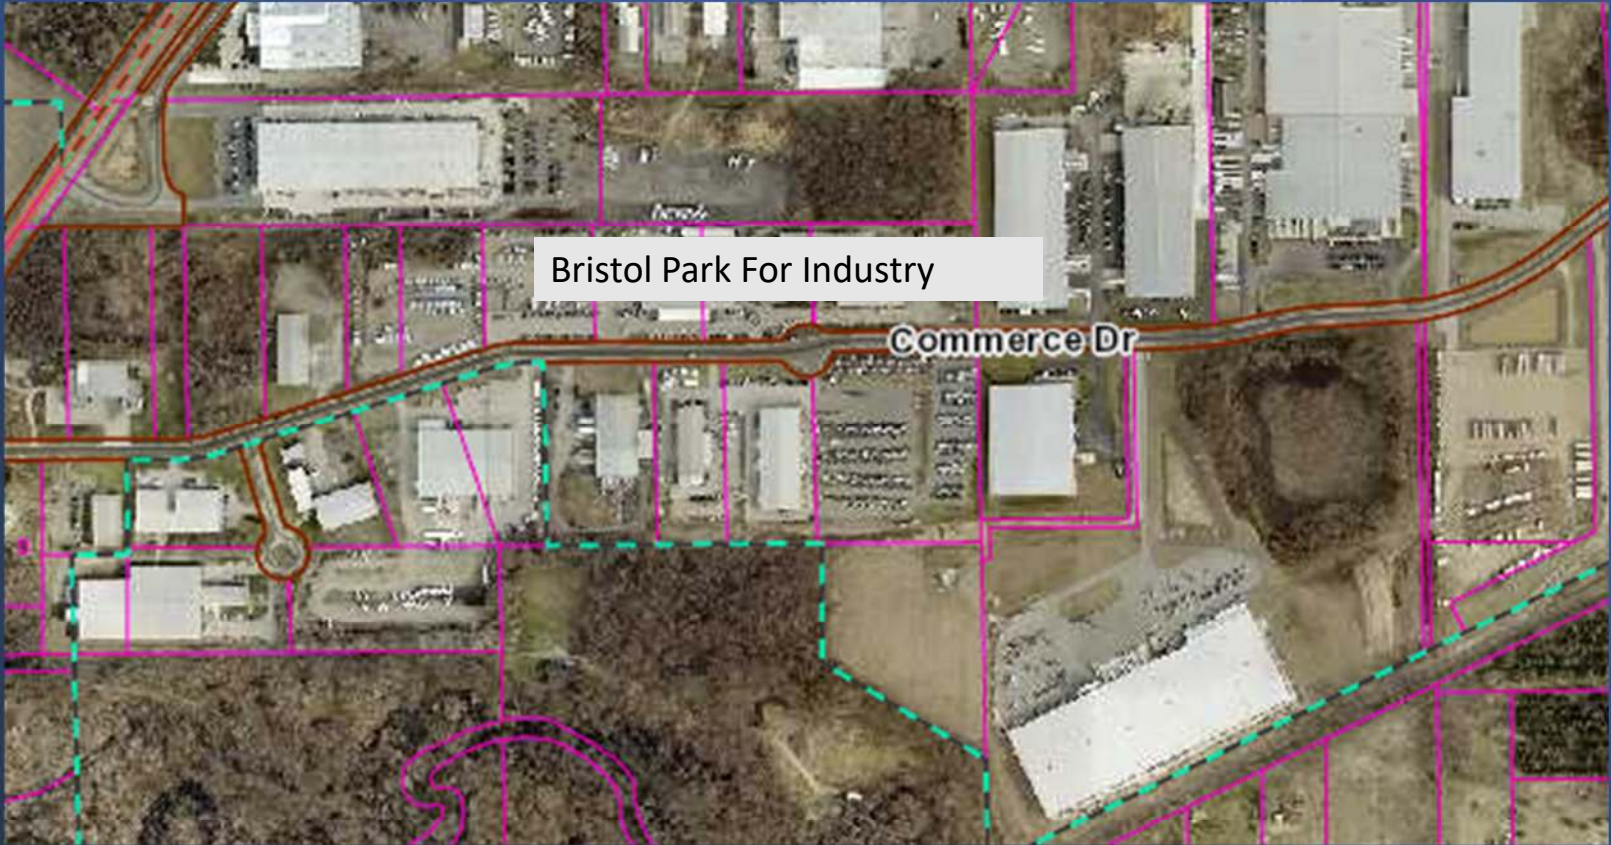

Bristol Business Park West

Bristol Business Park South East

S Div

Bloomingdale Dr

State Road 15

County Road 10

Bristol Park For Industry

Commerce Dr

Bristol Business Park North

Bristol Business Park West
Stonemont Drive
Business Route to South SR 15 

MJB Wood
Soaring Rail/AM General
Smith Ready Mix
Great Lakes Lamination
Utilimaster

Niblock
Earthway
Kem Krest
Thor
Valmont

Locate at SR 120 and Stonemont

Bristol Business Park West
Stonemont Drive /Earthway Drive
← Business Route to West SR 120

MJB Wood	Niblock
Soaring Rail/AM General	Earthway
Smith Ready Mix	Kem Krest
Great Lakes Lamination	Thor
Utilimaster	Valmont

Locate at SR 15 and Industrial

Locate at west end of Industrial and Maple

Earthway Drive
Business route to SR 120 west

Locate at Earthway Drive and Maple Street