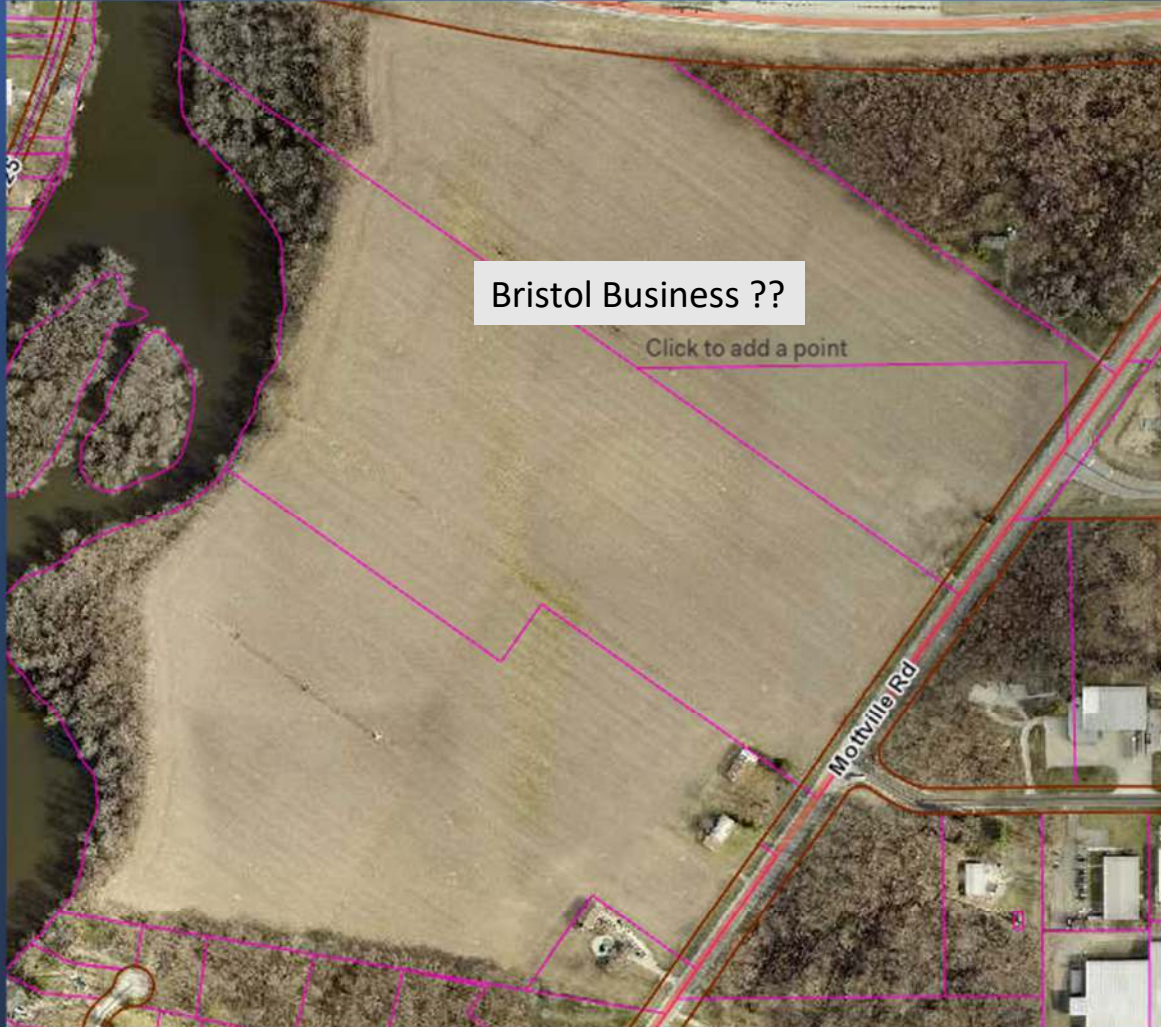

Bristol Business Park West

Bristol Business Park South East

S Div

Bloomingdale Dr

State Road 15

County Road 10

Bristol Park For Industry

Commerce Dr

Bristol Business Park North

Bristol Business Park West
Stonemont Drive
Business Route to South SR 15 

MJB Wood
Soaring Rail/AM General
Smith Ready Mix
Great Lakes Lamination
Utilimaster

Niblock
Earthway
Kem Krest
Thor
Valmont

Locate at SR 120 and Stonemont

Bristol Business Park West
Stonemont Drive /Earthway Drive
← Business Route to West SR 120

MJB Wood	Niblock
Soaring Rail/AM General	Earthway
Smith Ready Mix	Kem Krest
Great Lakes Lamination	Thor
Utilimaster	Valmont

Locate at SR 15 and Industrial

Locate at west end of Industrial and Maple

Earthway Drive
Business route to SR 120 west

Locate at Earthway Drive and Maple Street