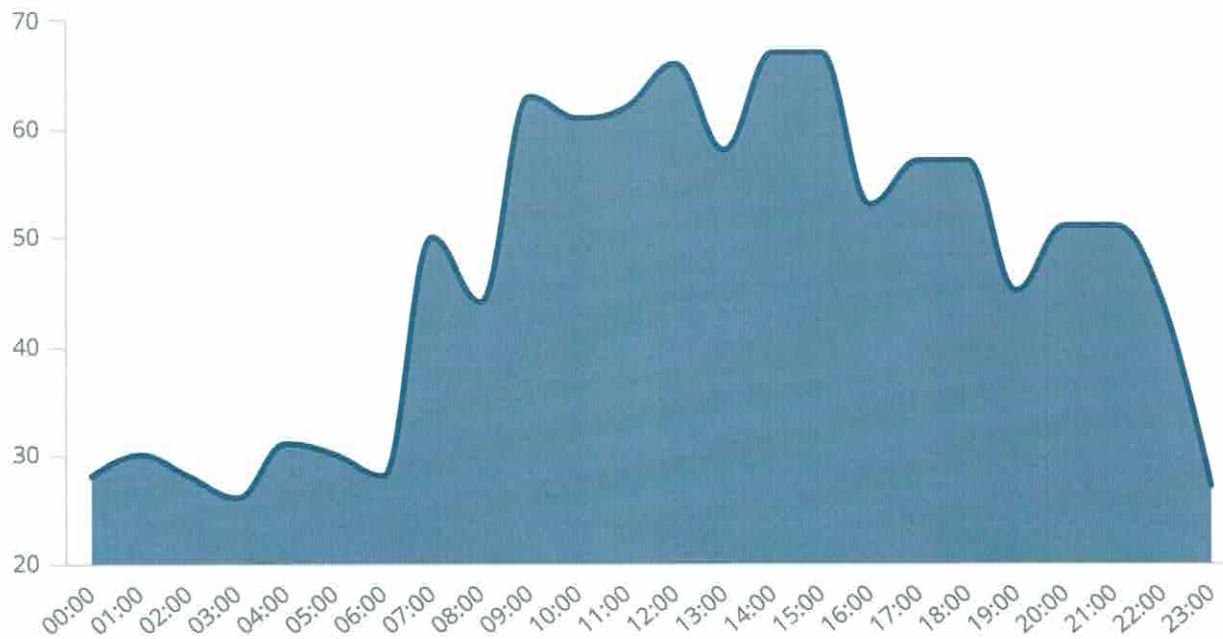

Thank you,
Nicholas J.A. Kantz
Fire Chief

Filter statement

Filters **Alarm Date Range** 1/1/24 to 12/31/24

Total Incidents & False Alarms

Total Incidents w/false alarms i...

1,124

Percent of Incidents with False Alarm

Percent of False Alarm Calls

0.89%

Incidents over Time

Filter statement

Filters **Alarm Date Range** 1/1/24 to 12/31/24

Breakdown of False Alarm Incidents by Type

Filter statement

Filters **Alarm Date Range** 12/1/23 to 12/31/23