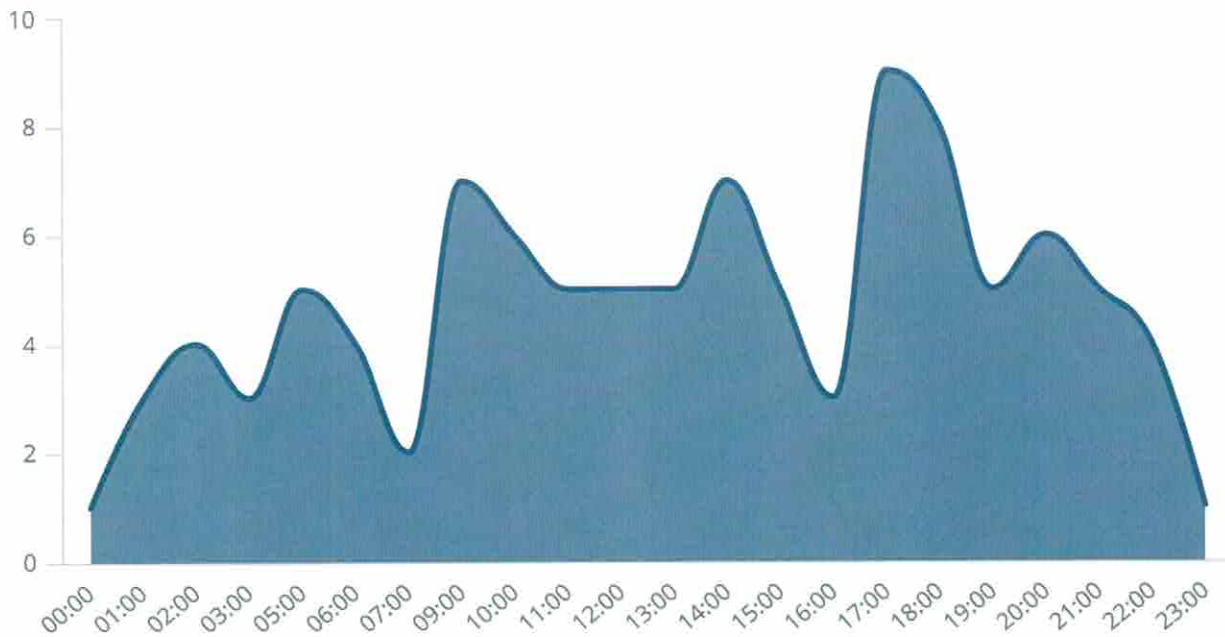

Percent of False Alarm Calls

0.89%

Incidents over Time

Filter statement

Filters **Alarm Date Range** 1/1/24 to 12/31/24

Breakdown of False Alarm Incidents by Type

Filter statement

Filters **Alarm Date Range** 12/1/23 to 12/31/23

Total Incidents & False Alarms

Total Incidents w/false alarms i...

103

Percent of Incidents with False Alarm

Percent of False Alarm Calls

6.80%

Incidents over Time

Filter statement

Filters **Alarm Date Range** 12/1/23 to 12/31/23

Breakdown of False Alarm Incidents by Type