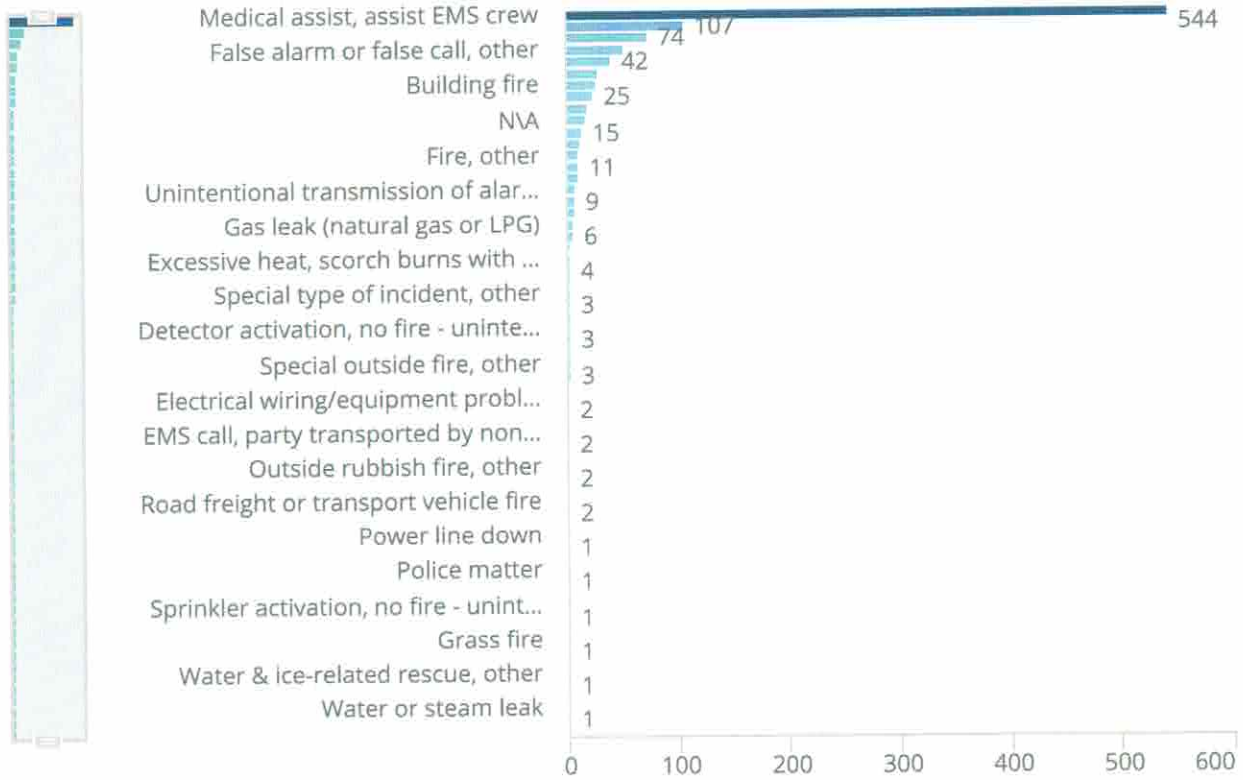

Percent of False Alarm Calls

0.89%

Incidents over Time

Filter statement

Filters **Alarm Date Range** 1/1/24 to 12/31/24

Breakdown of False Alarm Incidents by Type

Filter statement

Filters **Alarm Date Range** 12/1/23 to 12/31/23