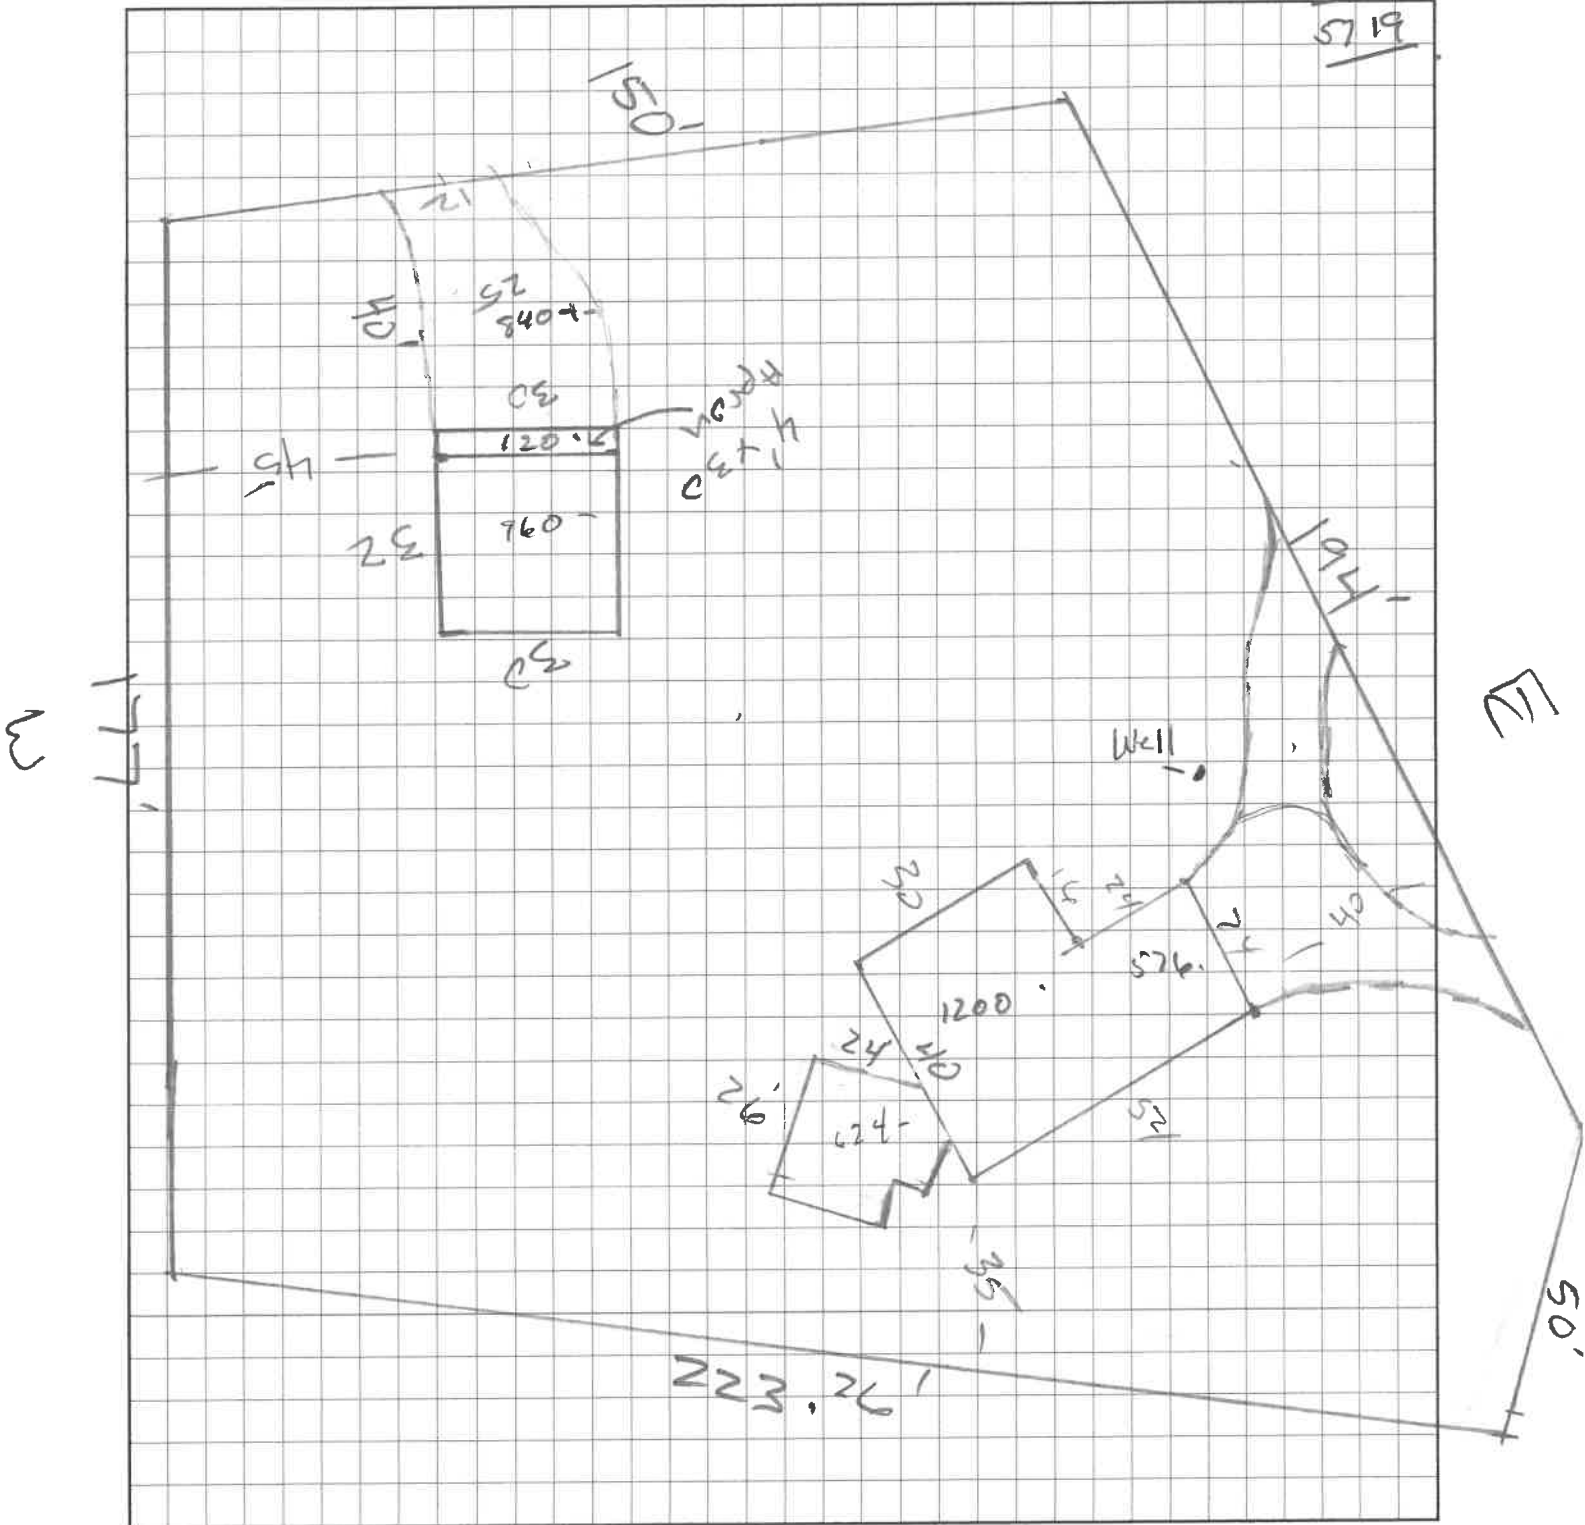

1900 - Drive.  
1275 house.  
6'24" Deck.  
840 N Drive  
120 Approach  
960 W Garage

S  
1/32