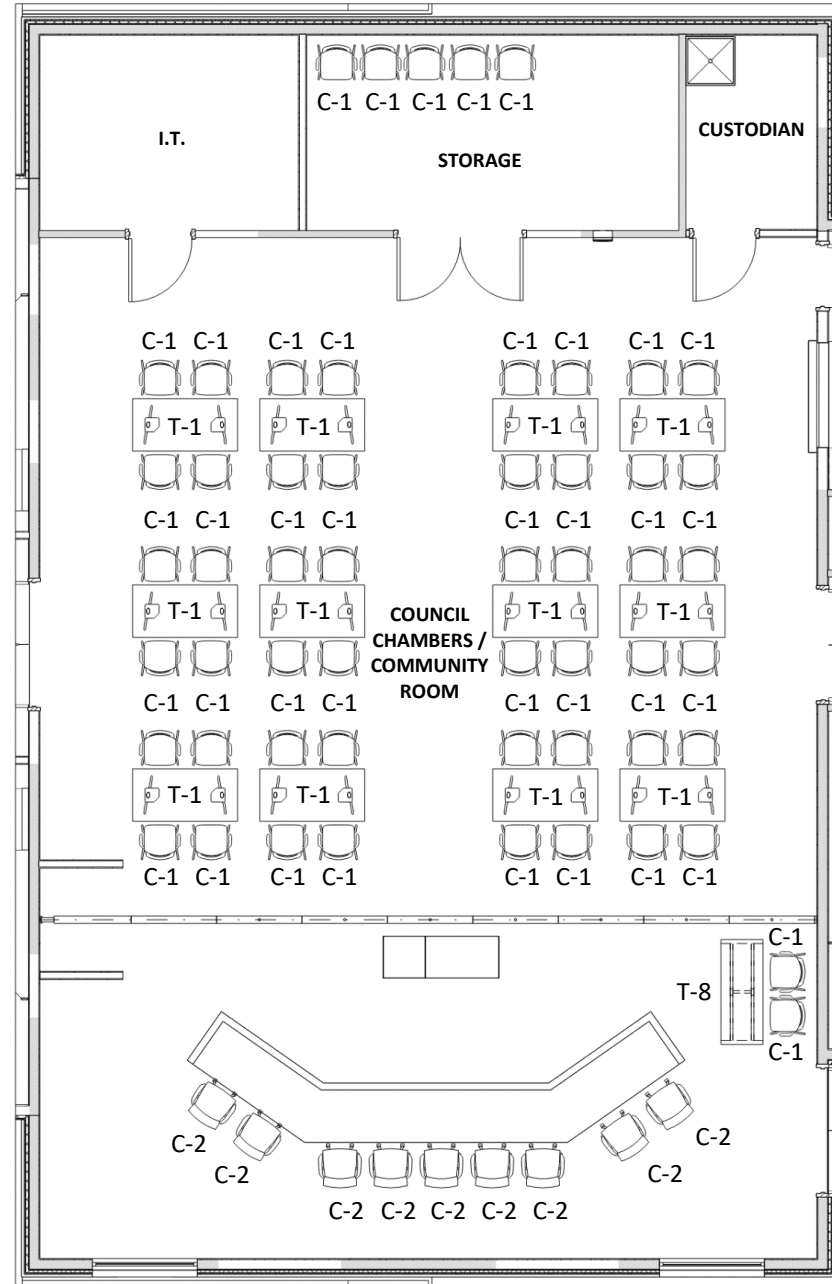

# BREEZY POINT CITY HALL

## FURNITURE CONFIGURATIONS

1 CONFIGURATION A – COUNCIL MEETING  
NTS

2 CONFIGURATION B – COMMUNITY ROOM  
NTS