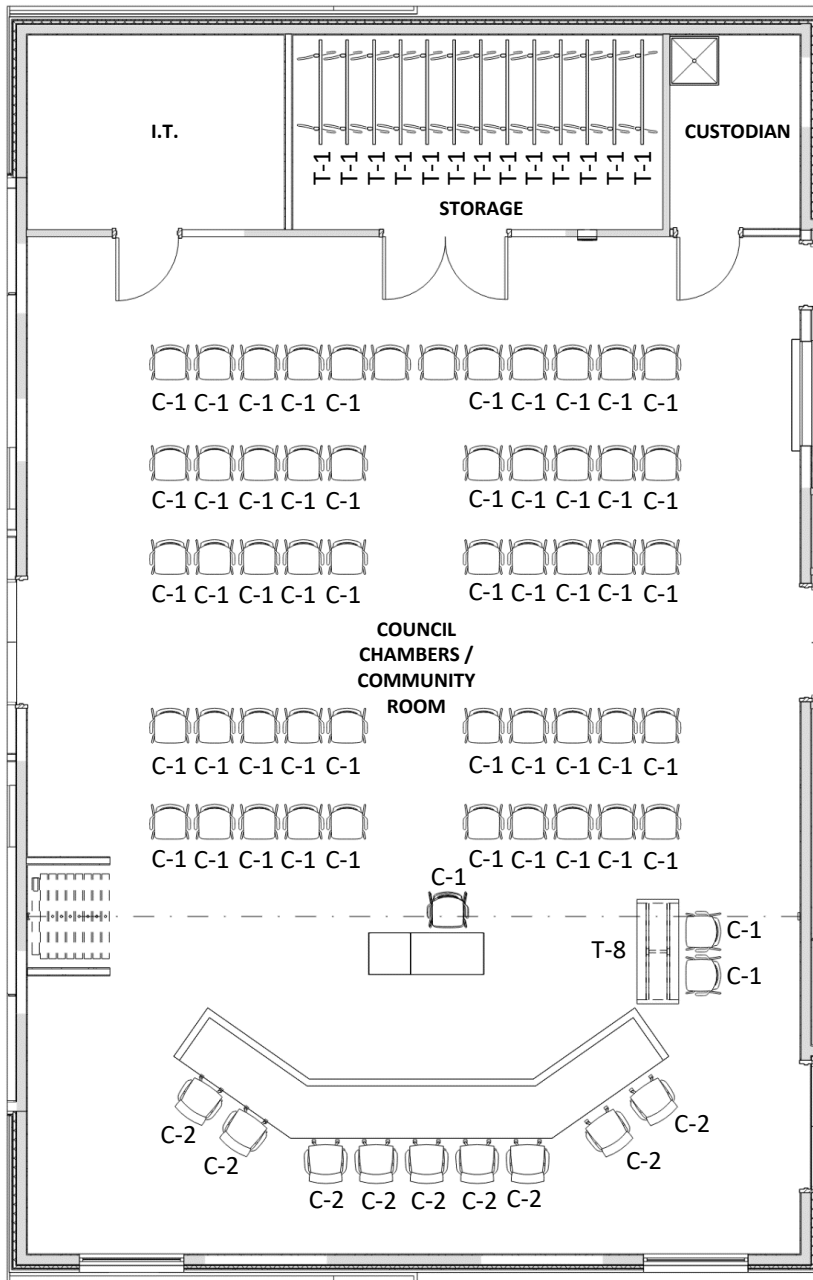

# BREEZY POINT CITY HALL

## FURNITURE CONFIGURATIONS

1 CONFIGURATION A – COUNCIL MEETING  
NTS

2 CONFIGURATION B – COMMUNITY ROOM  
NTS