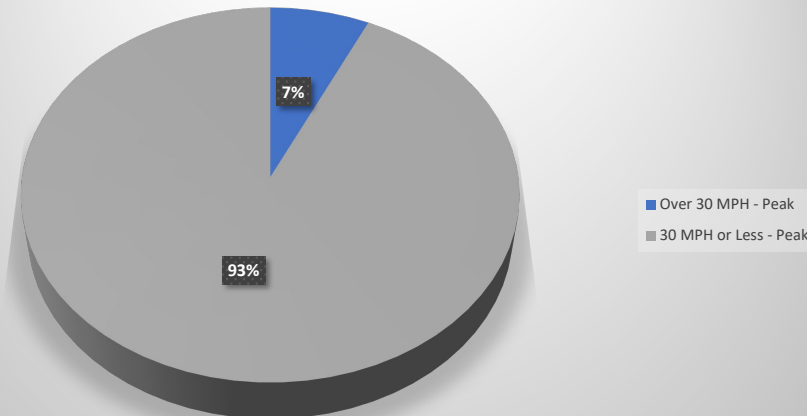

Dakota Drive 10/10/24 to 10/27/24

Average Speed Over 30 MPH

Peak Speed Over 30 MPH

Average Speed	21
Average Peak Speed	25
Actual Peak Speed	34
85th Percentile Speed	29

Daily Average	
Sun	21
Mon	21
Tue	21
Wed	20
Thu	20
Fri	21
Sat	21

Speed Over 35 MPH	
Over 30 MPH - Avg	0
Over 30 MPH - Peak	94
30 MPH or Less - Avg	1332
30 MPH or Less - Peak	1238

Closing vs. Away	
Average Closing Speed (east)	22
Average Speed Away (west)	22
Average Peak Speed Closing (east)	26
Average Peak Speed Away (west)	23

Peak Speed by Time	
06:00-08:00	0
08:00-10:00	27
10:00-12:00	28
12:00-14:00	29
14:00-16:00	29
16:00-18:00	29
18:00-20:00	28
20:00-22:00	25
22:00-24:00	0
00:00-02:00	4
02:00-04:00	0
04:00-06:00	0

Traffic Direction