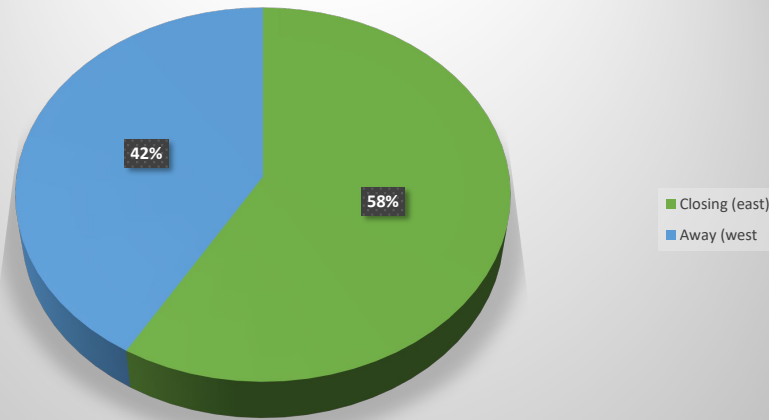

Speed Over 35 MPH	
Over 30 MPH - Avg	0
Over 30 MPH - Peak	94
30 MPH or Less - Avg	1332
30 MPH or Less - Peak	1238

Closing vs. Away	
Average Closing Speed (east)	22
Average Speed Away (west)	22
Average Peak Speed Closing (east)	26
Average Peak Speed Away (west)	23

Peak Speed by Time	
06:00-08:00	0
08:00-10:00	27
10:00-12:00	28
12:00-14:00	29
14:00-16:00	29
16:00-18:00	29
18:00-20:00	28
20:00-22:00	25
22:00-24:00	0
00:00-02:00	4
02:00-04:00	0
04:00-06:00	0

Traffic Direction