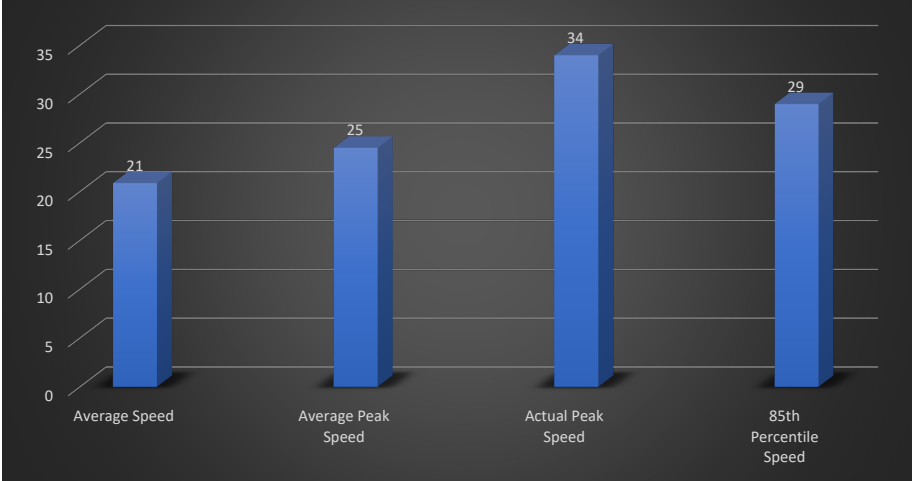

Dakota Drive 10/10/24 to 10/27/24

Average Speed Over 30 MPH

Peak Speed Over 30 MPH

Average Speed	21
Average Peak Speed	25
Actual Peak Speed	34
85th Percentile Speed	29

Daily Average	
Sun	21
Mon	21
Tue	21
Wed	20
Thu	20
Fri	21
Sat	21

Speed Over 35 MPH	
Over 30 MPH - Avg	0
Over 30 MPH - Peak	94
30 MPH or Less - Avg	1332
30 MPH or Less - Peak	1238

Closing vs. Away	
Average Closing Speed (east)	22
Average Speed Away (west)	22
Average Peak Speed Closing (east)	26
Average Peak Speed Away (west)	23

Peak Speed by Time	
06:00-08:00	0
08:00-10:00	27
10:00-12:00	28
12:00-14:00	29
14:00-16:00	29
16:00-18:00	29
18:00-20:00	28
20:00-22:00	25
22:00-24:00	0
00:00-02:00	4
02:00-04:00	0
04:00-06:00	0

Traffic Direction