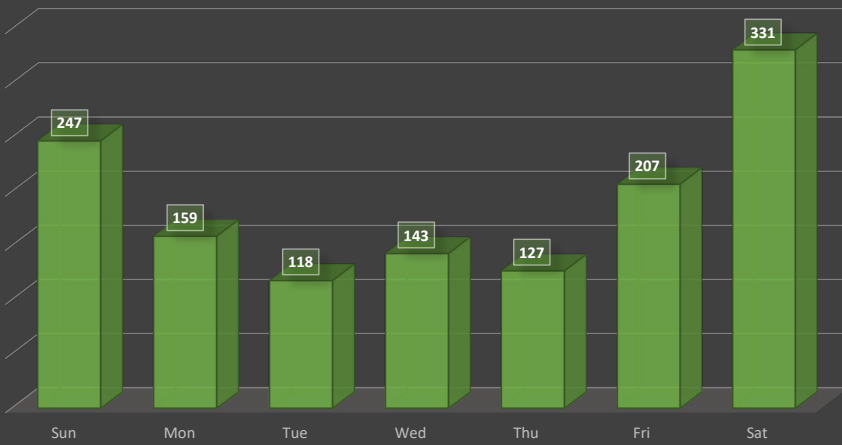

Traffic Counts - Direction	
Closing (east)	779
Away (west)	553
Total	1332

Traffic Counts - Daily	
Sun	247
Mon	159
Tue	118
Wed	143
Thu	127
Fri	207
Sat	331

Peak Speed Daily	
Sun	34
Mon	33
Tue	32
Wed	32
Thu	34
Fri	33
Sat	34

Peak Speed by Time	
06:00-08:00	0
08:00-10:00	27
10:00-12:00	28
12:00-14:00	29
14:00-16:00	29
16:00-18:00	29
18:00-20:00	28
20:00-22:00	25
22:00-24:00	0
00:00-02:00	4
02:00-04:00	0
04:00-06:00	0

Traffic Direction

Traffic Count By Date

10/10/2024	38
10/11/2024	43
10/12/2024	75
10/13/2024	41
10/14/2024	75
10/15/2024	55
10/16/2024	55
10/17/2024	71
10/18/2024	99
10/19/2024	131
10/20/2024	82
10/21/2024	84
10/22/2024	63
10/23/2024	88
10/24/2024	18
10/25/2024	65
10/26/2024	125
10/27/2024	124

TRAFFIC COUNTS BY DAY OF THE WEEK

Peak Speed By Date

10/10/2024	31
10/11/2024	32
10/12/2024	33
10/13/2024	31
10/14/2024	32
10/15/2024	32
10/16/2024	30
10/17/2024	34
10/18/2024	33
10/19/2024	32
10/20/2024	34
10/21/2024	33
10/22/2024	32
10/23/2024	32
10/24/2024	31
10/25/2024	33
10/26/2024	34
10/27/2024	33