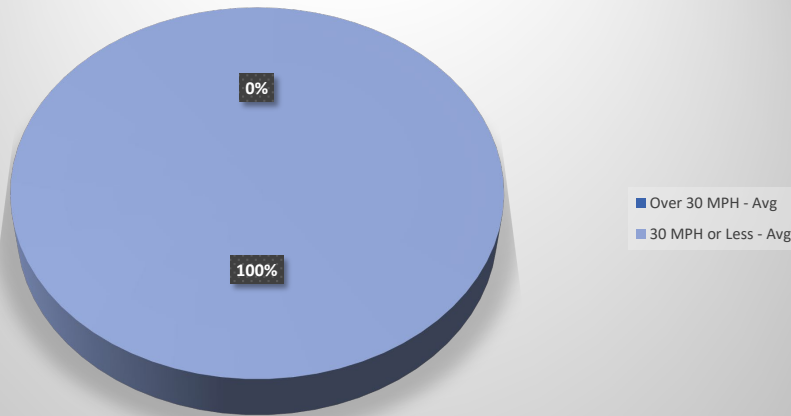

Dakota Drive 10/10/24 to 10/27/24

Average Speed Over 30 MPH

Peak Speed Over 30 MPH

Average Speed	21
Average Peak Speed	25
Actual Peak Speed	34
85th Percentile Speed	29

Daily Average	
Sun	21
Mon	21
Tue	21
Wed	20
Thu	20
Fri	21
Sat	21

Speed Over 35 MPH	
Over 30 MPH - Avg	0
Over 30 MPH - Peak	94
30 MPH or Less - Avg	1332
30 MPH or Less - Peak	1238

Closing vs. Away	
Average Closing Speed (east)	22
Average Speed Away (west)	22
Average Peak Speed Closing (east)	26
Average Peak Speed Away (west)	23

Peak Speed by Time	
06:00-08:00	0
08:00-10:00	27
10:00-12:00	28
12:00-14:00	29
14:00-16:00	29
16:00-18:00	29
18:00-20:00	28
20:00-22:00	25
22:00-24:00	0
00:00-02:00	4
02:00-04:00	0
04:00-06:00	0

Traffic Direction

TRAFFIC COUNTS BY DAY OF THE WEEK

Peak Speed By Date

10/10/2024	31
10/11/2024	32
10/12/2024	33
10/13/2024	31
10/14/2024	32
10/15/2024	32
10/16/2024	30
10/17/2024	34
10/18/2024	33
10/19/2024	32
10/20/2024	34
10/21/2024	33
10/22/2024	32
10/23/2024	32
10/24/2024	31
10/25/2024	33
10/26/2024	34
10/27/2024	33