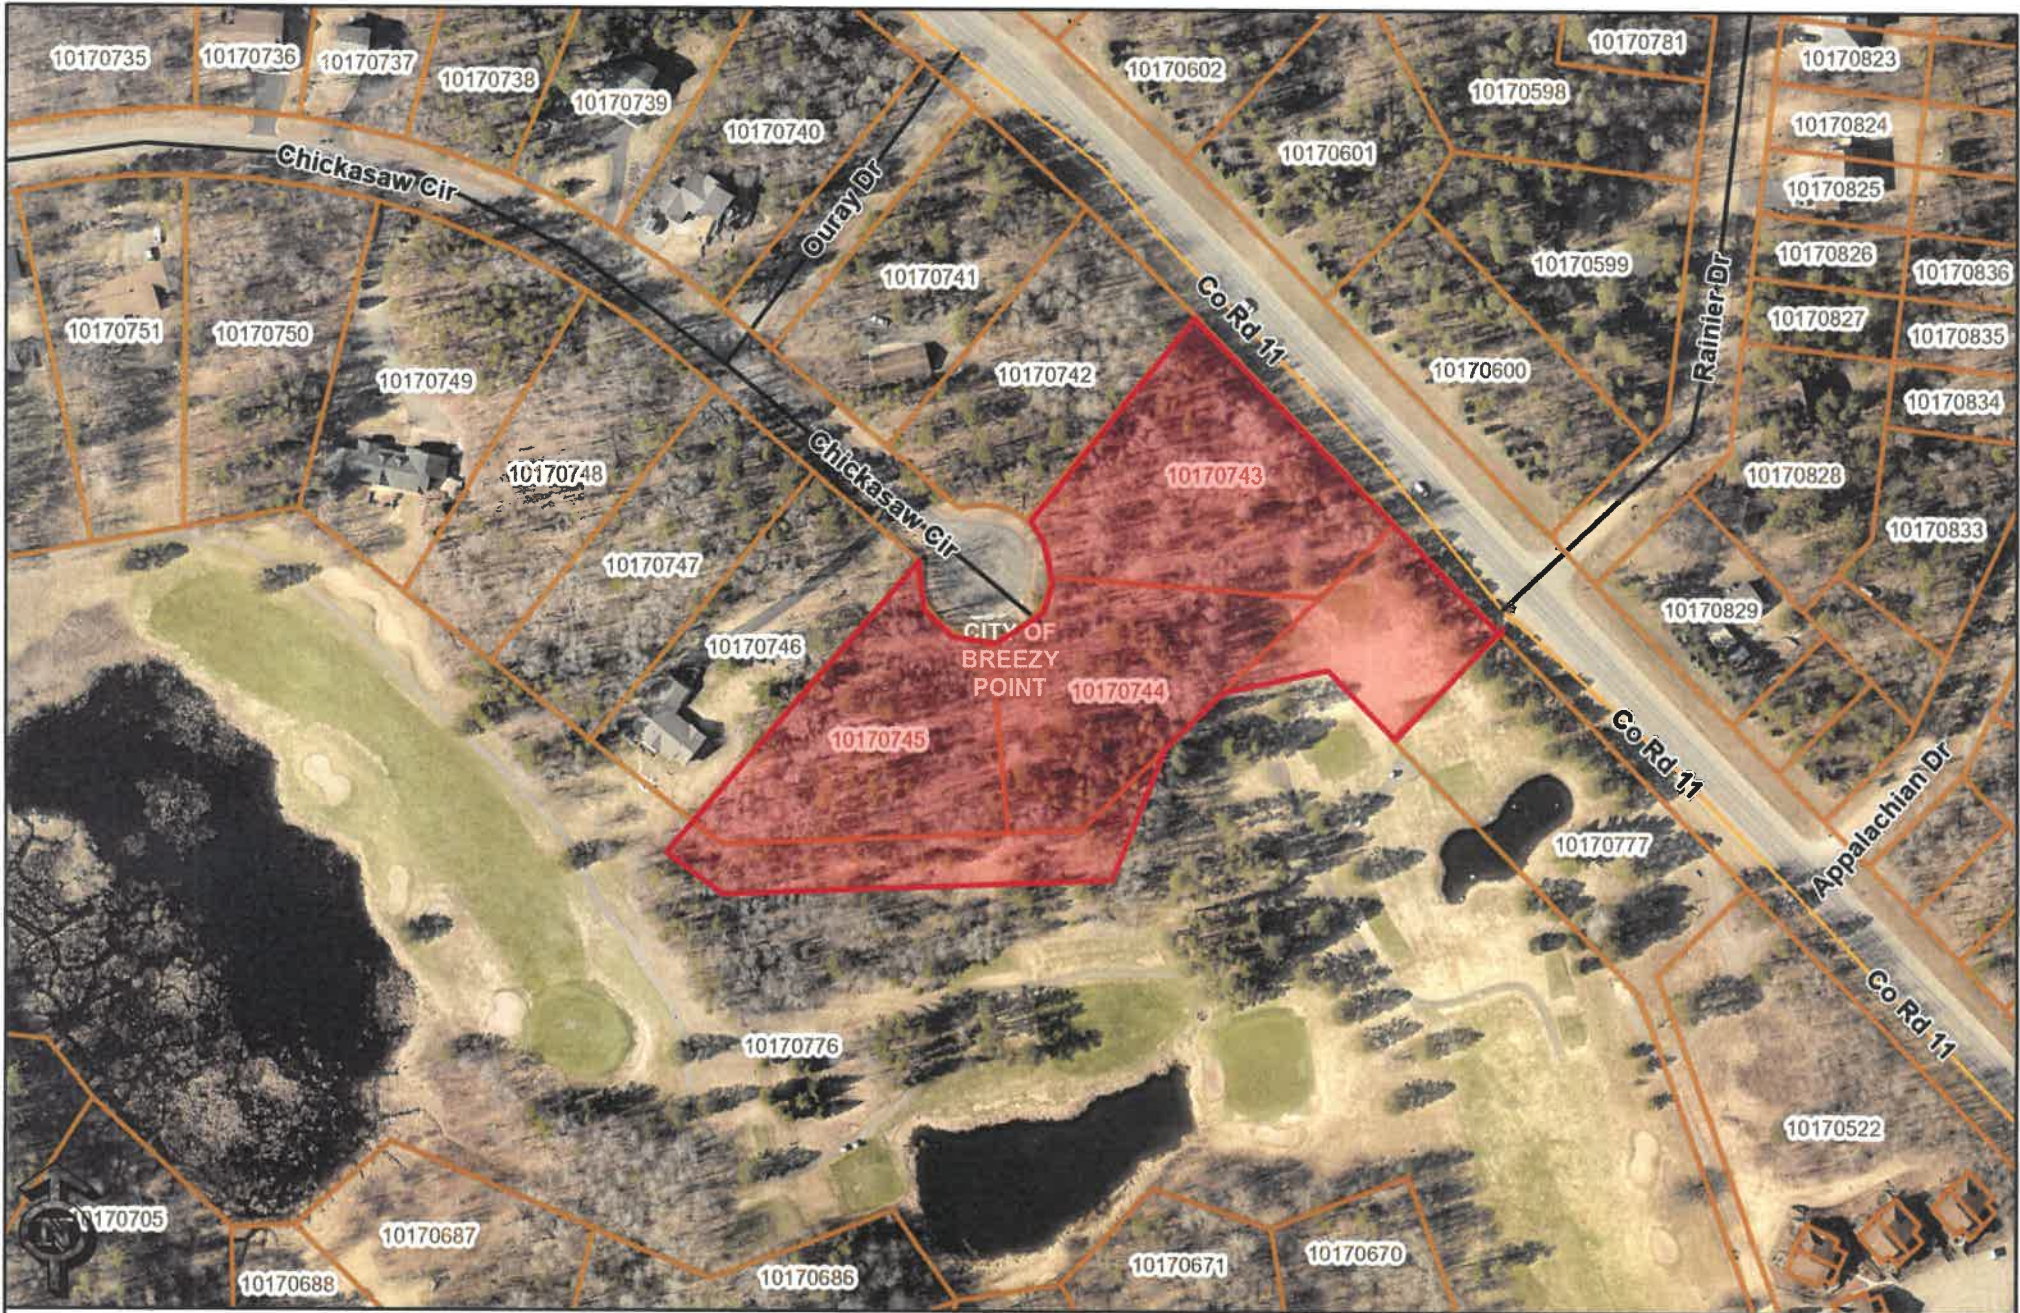

These data are provided on an "AS-IS" basis, without warranty of any type, expressed or implied, including but not limited to any warranty as to their performance, merchantability, or fitness for any particular purpose.

whitebirch vista rezone

dsl 06-19-23

Date: 6/19/2023 Time: 9:51 AM