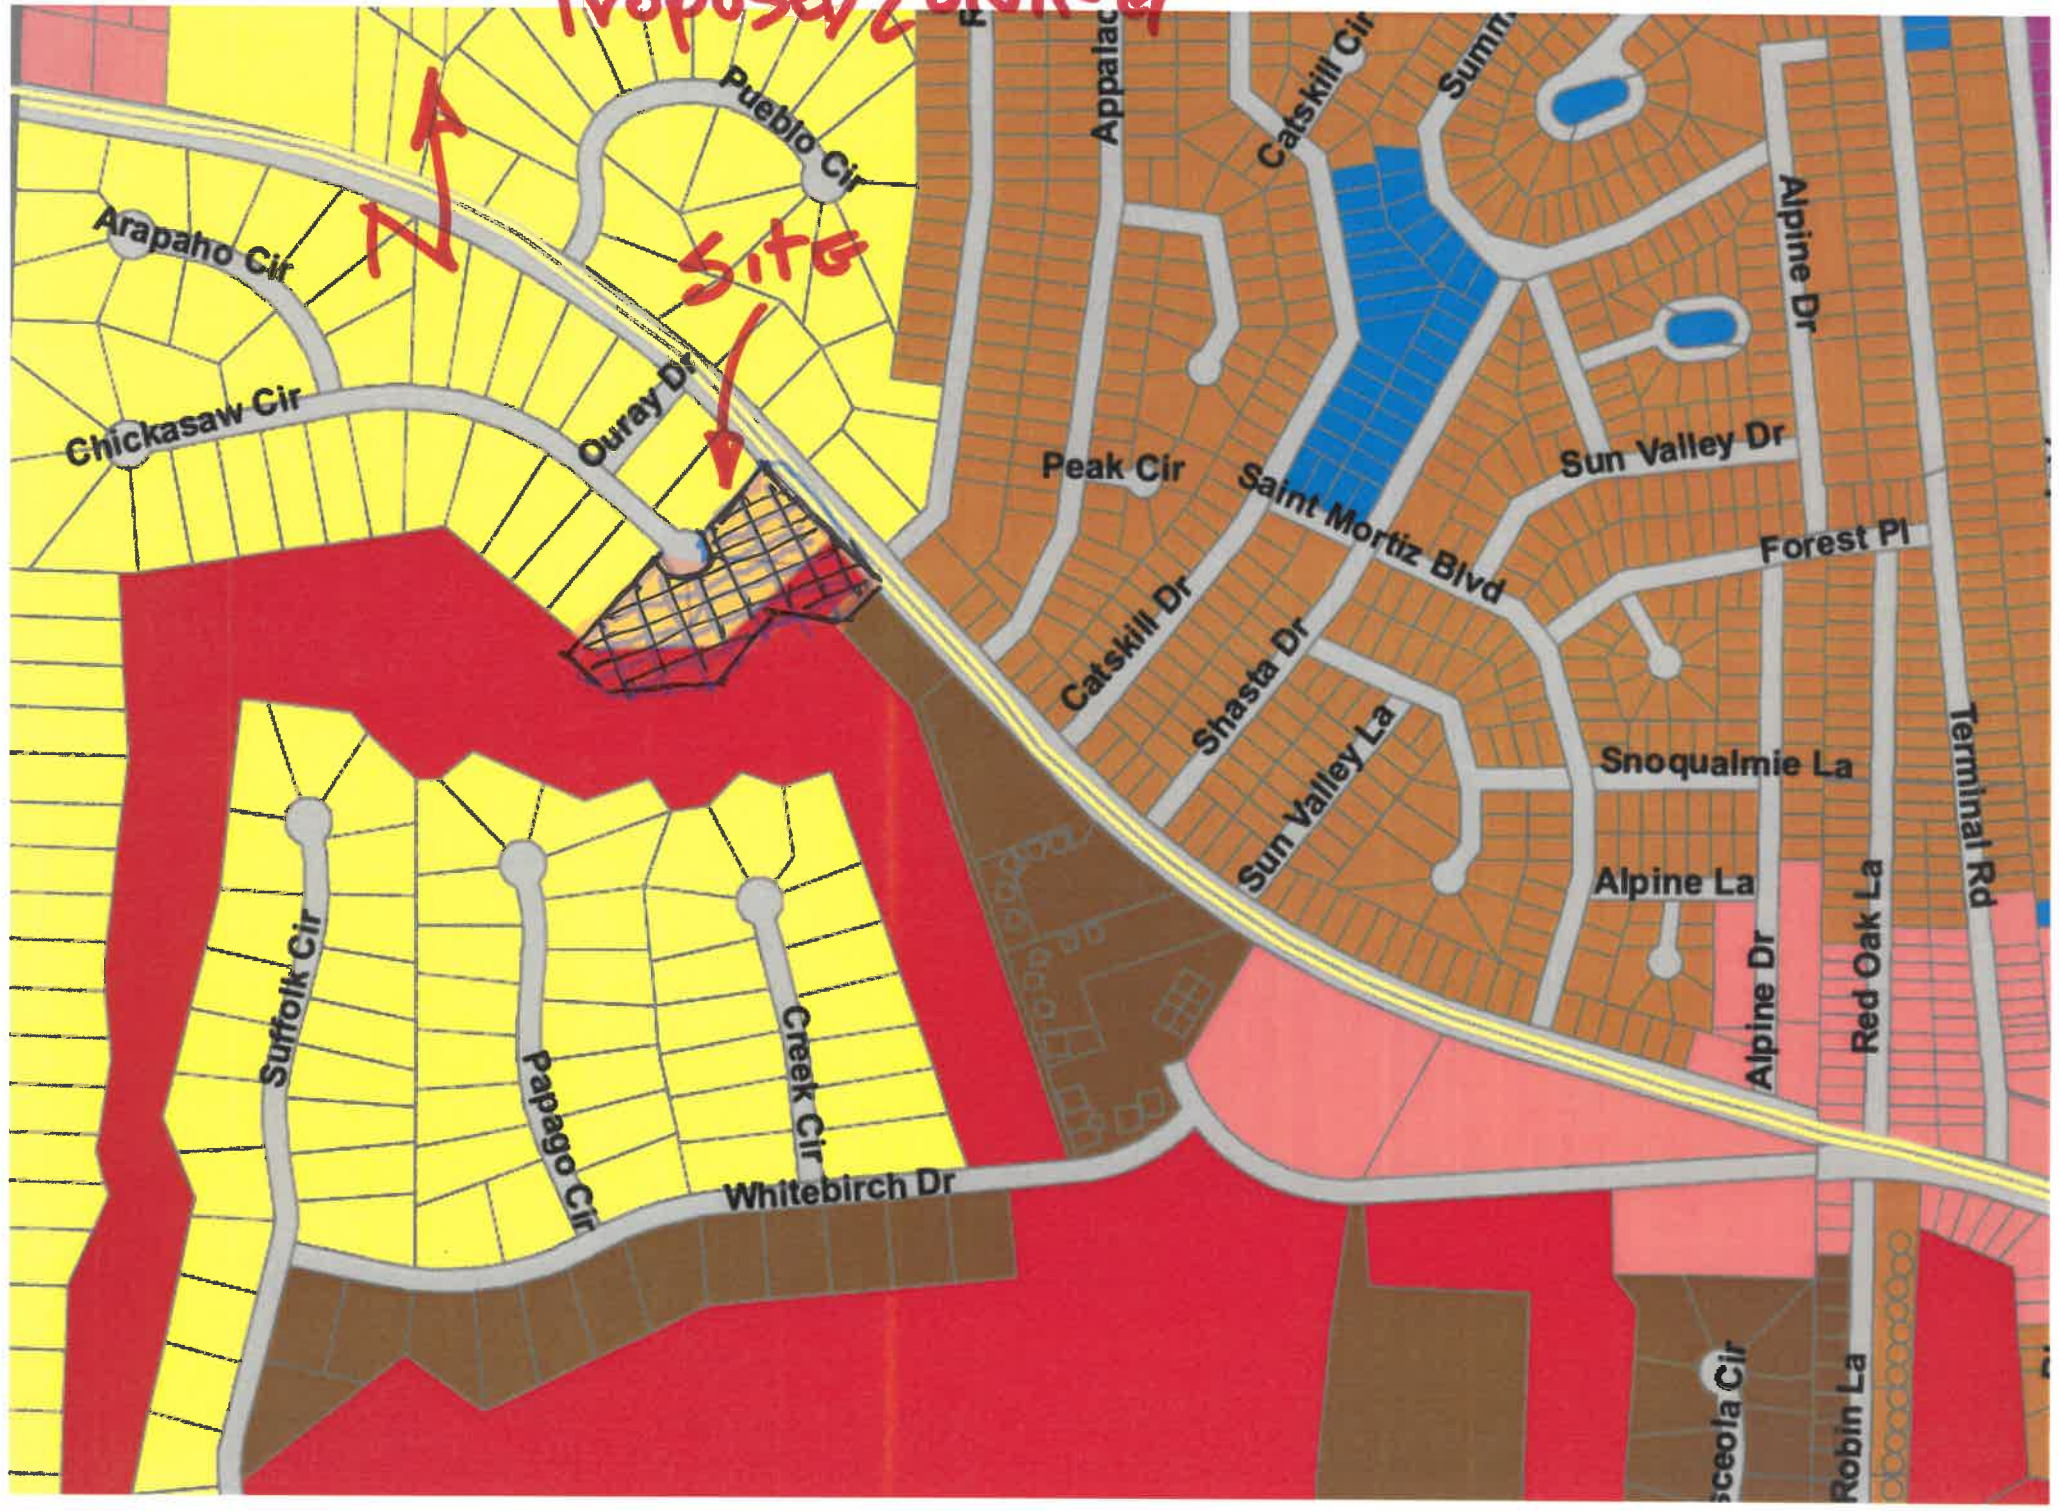

# Proposed Zoning

whitebirch vista rezone

dsl 06-19-23

Date: 6/19/2023 Time: 9:51 AM