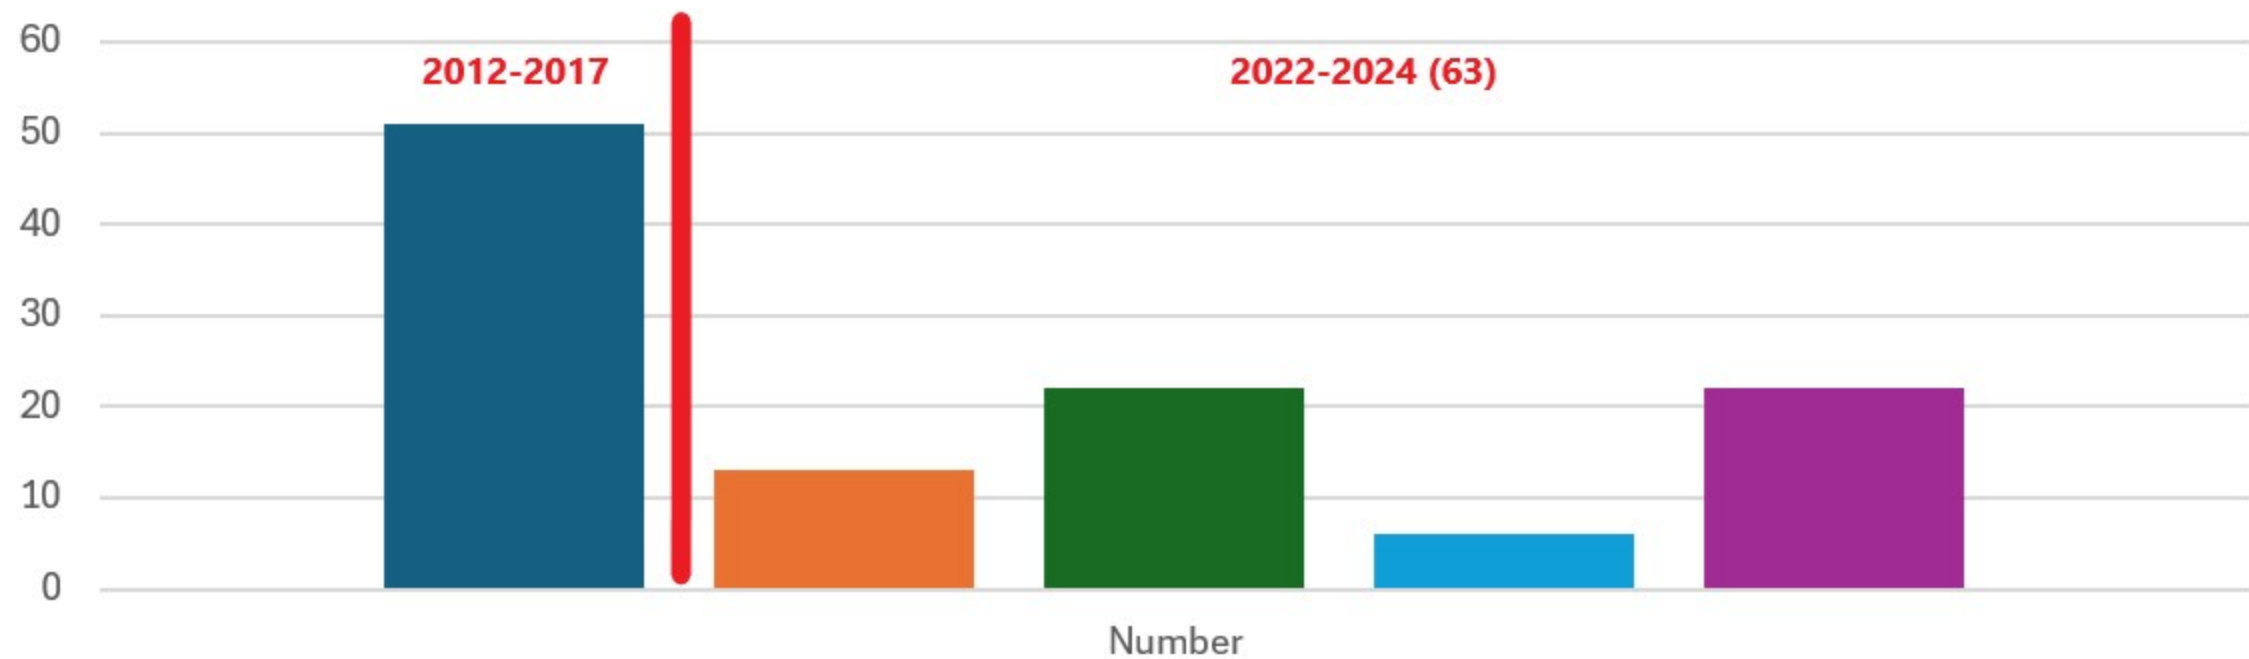

Dangerous- Substandard Homes

- Declared Dangerous by City Commission: 2012 - 2017 (51)
- Declared Dangerous by City Commission: 2022 - 2024 (13)
- Deemed Substandard by Staff - Owners addressed (repair or demo) (22)
- Deemed Substandard by Staff - Owners in process of repair/demo (6)
- Deemed Substandard by Staff - Notifications sent, have not been repaired (22)