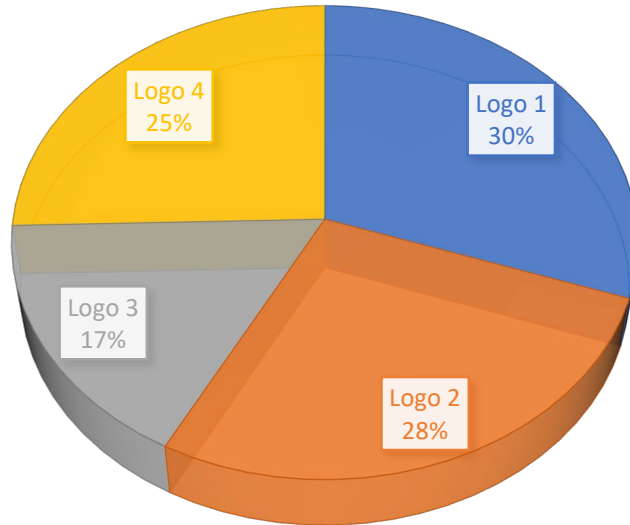

# Community and Staff Logo Survey Results

TOTAL VOTES: 584

**LOGO OPTION #1** 30%

**LOGO OPTION #2** 28%

**LOGO OPTION #3** 17%

**LOGO OPTION #4** 25%