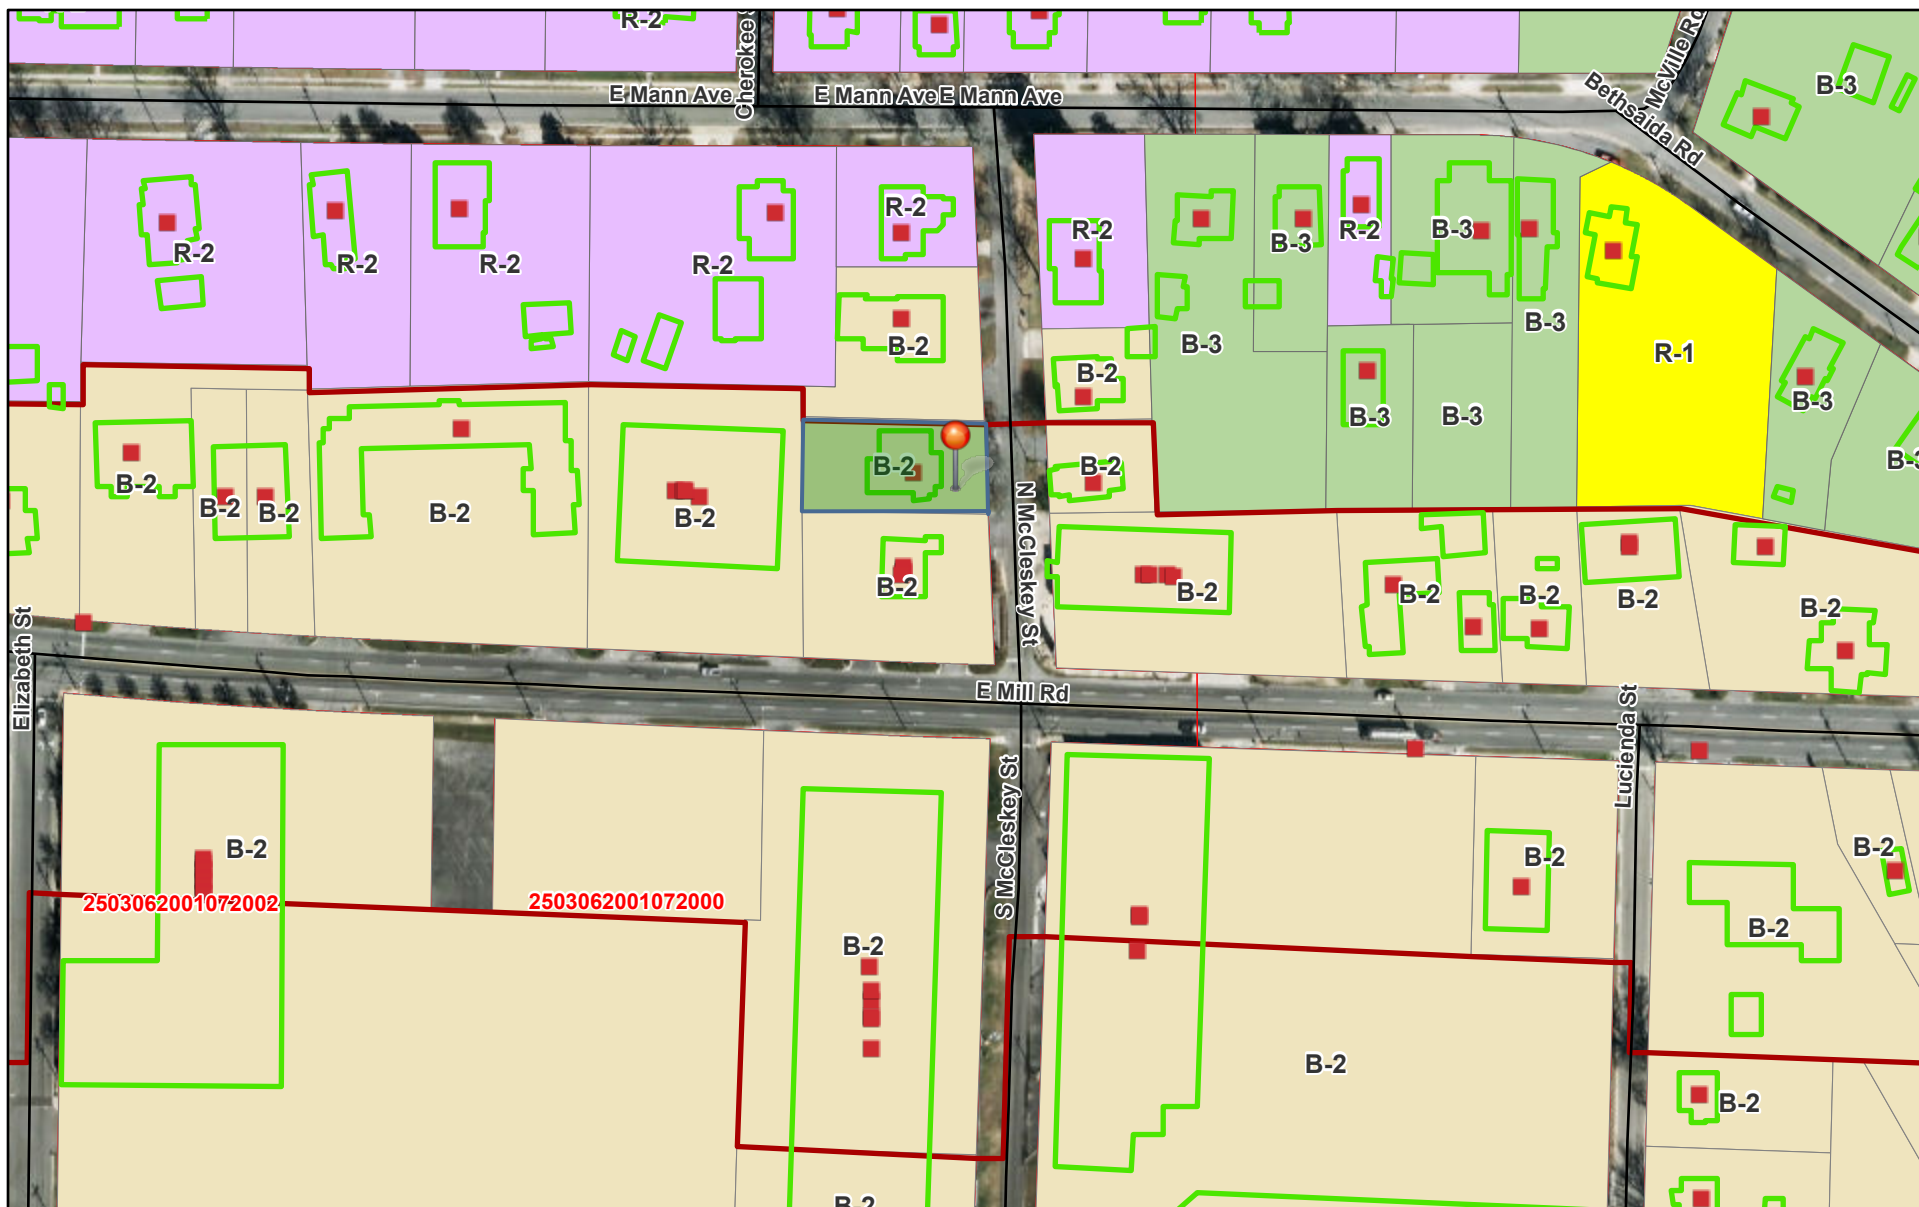

Lasseter Current Zoning

7/18/2023, 3:58:38 PM

- Addresses (Boaz)
- City Limits
- Streets (Boaz)
- Buildings
- Overlay - Hwy 431 & 168
- R-1
- R-2
- B-2
- B-3
- Marshall County - Parcels
- Marshall County - Lot_Line

Marshall County - City Limits Line
 City