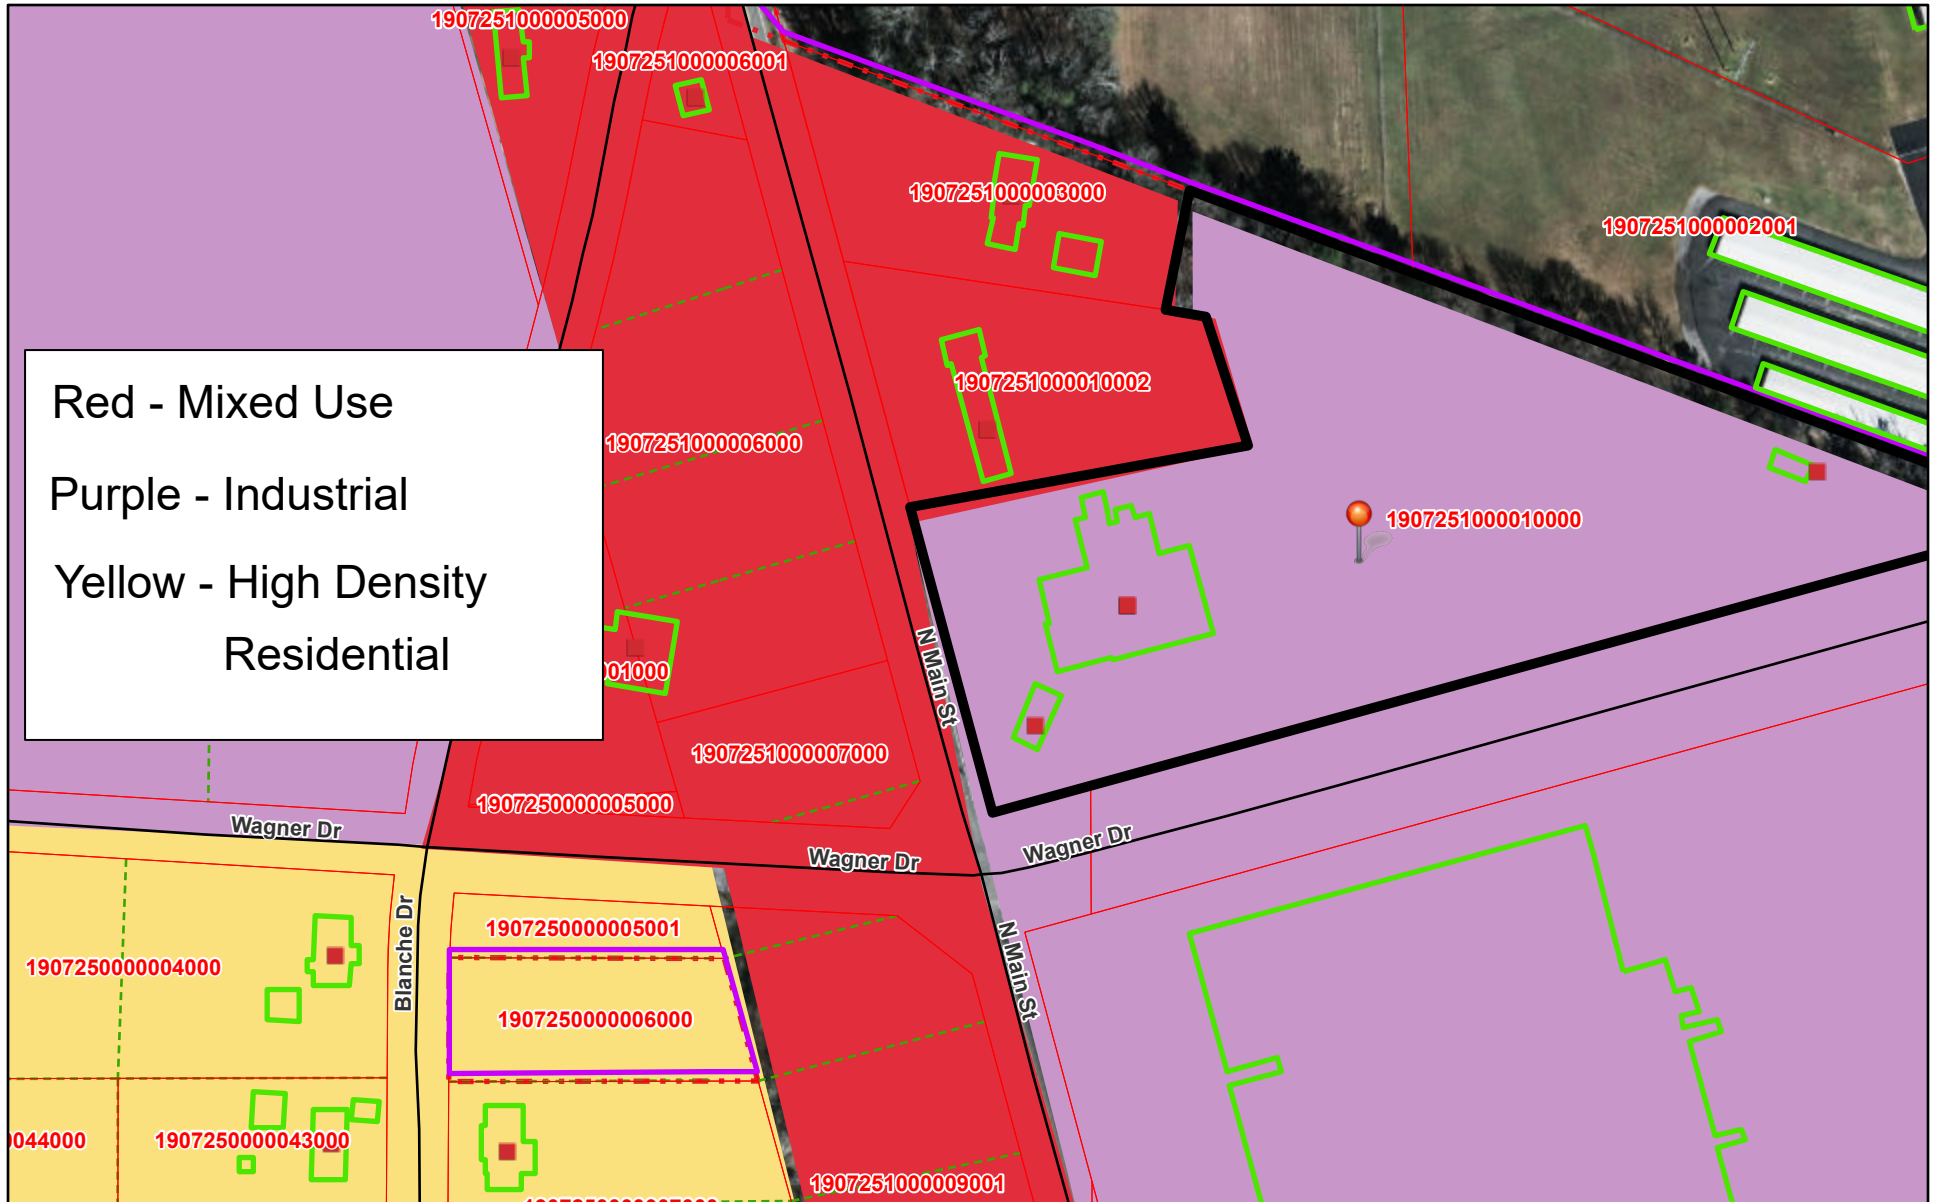

Sana Cobb Comp. Plan

Red - Mixed Use
 Purple - Industrial
 Yellow - High Density Residential

1/18/2024, 3:02:44 PM

- Addresses (Boaz)
- City Limits
- Marshall County - City Limits Line
- City
- High Density Residential
- Industrial
- Streets (Boaz)
- Marshall County - Parcels
- City
- General Commercial
- Buildings
- Marshall County - Lot_Line