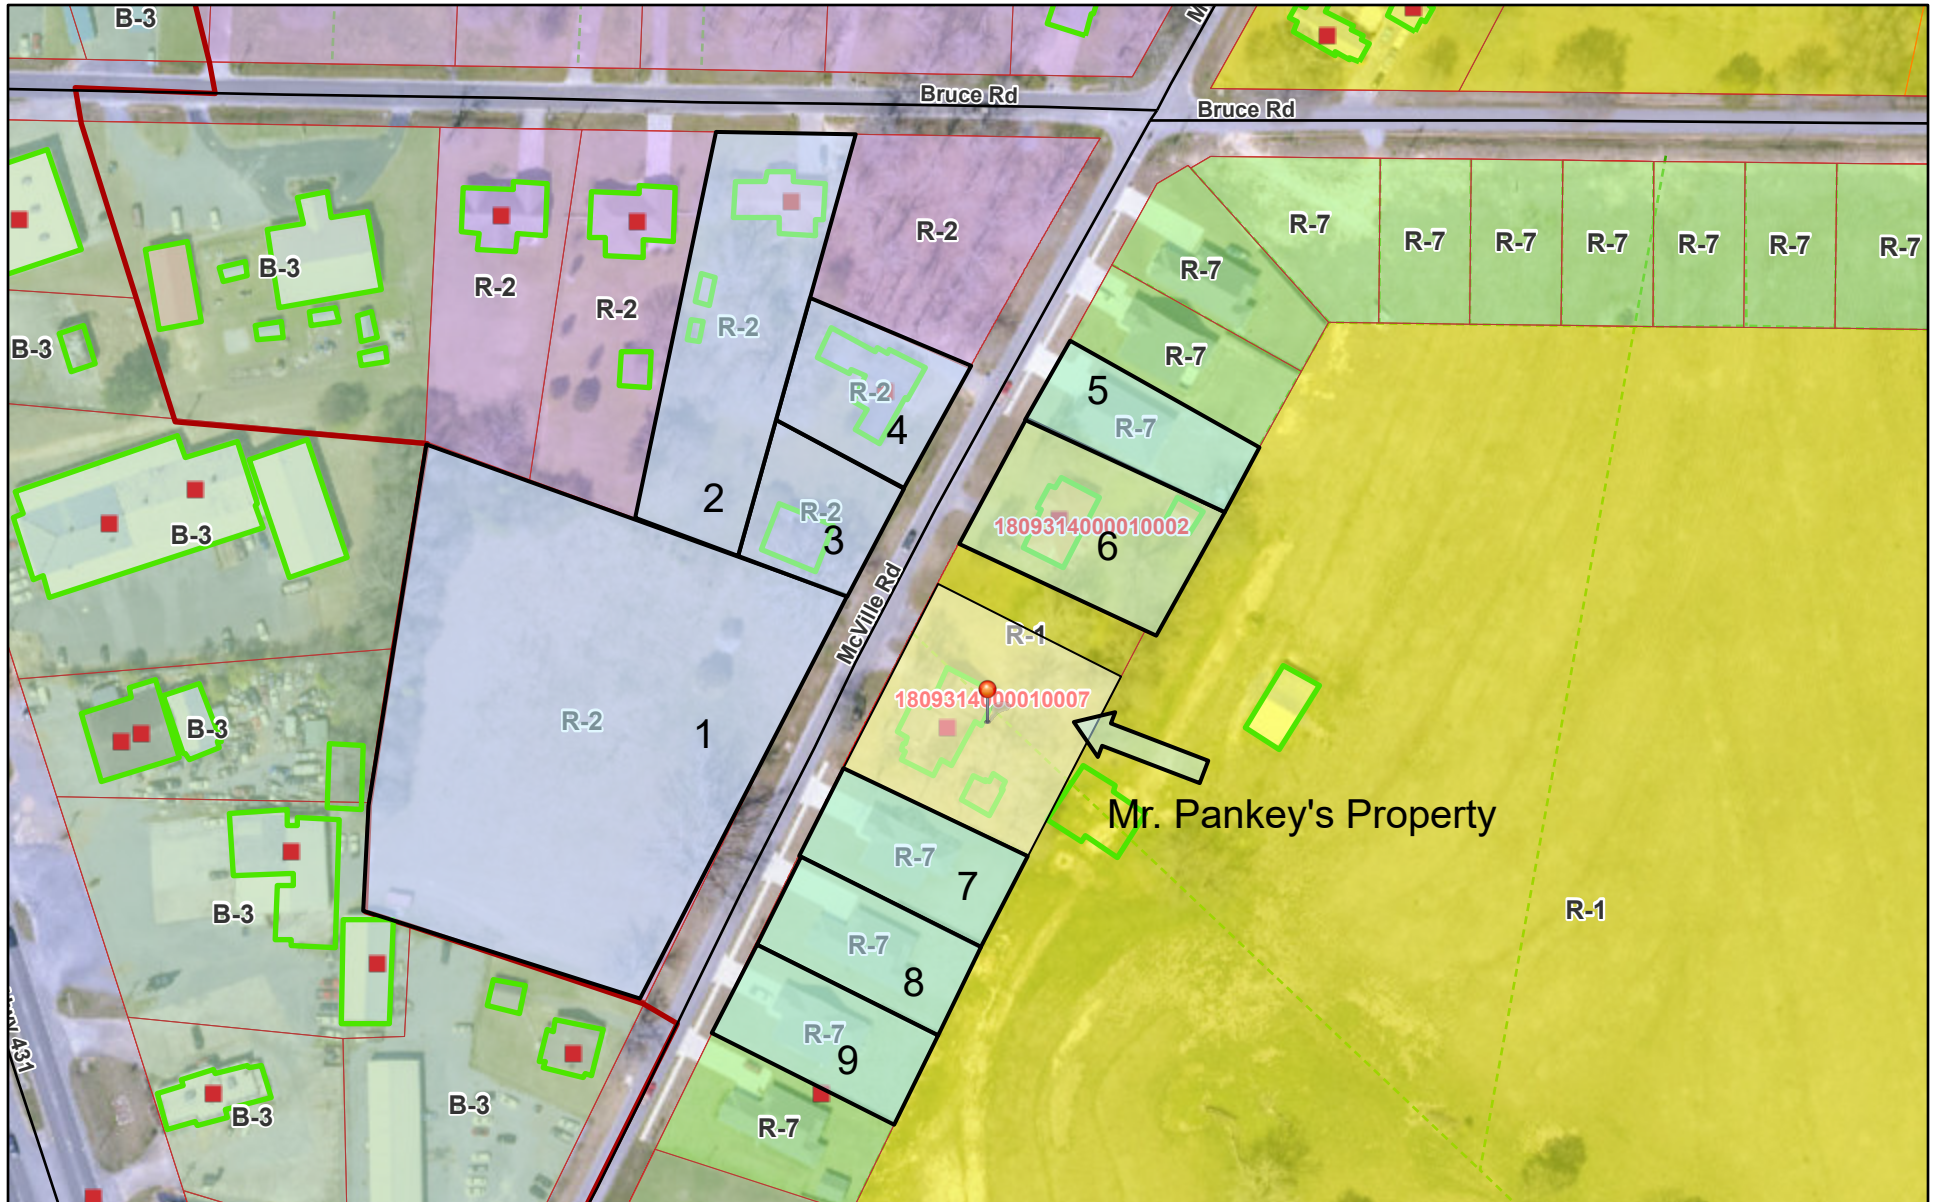

# 458 McVile Road Adjoining Property Owners

12/15/2025, 7:25:17 AM

- Addresses (Boaz)
- Streets (Boaz)
- ▭ Buildings
- ▭ Overlay - Hwy 431 & 168
- ▭ City Limits
- Zoning
- ▭ B-3
- ▭ R-1
- ▭ R-2
- ▭ R-7
- ▭ Marshall County - Parcels
- Marshall County - Lot\_Line