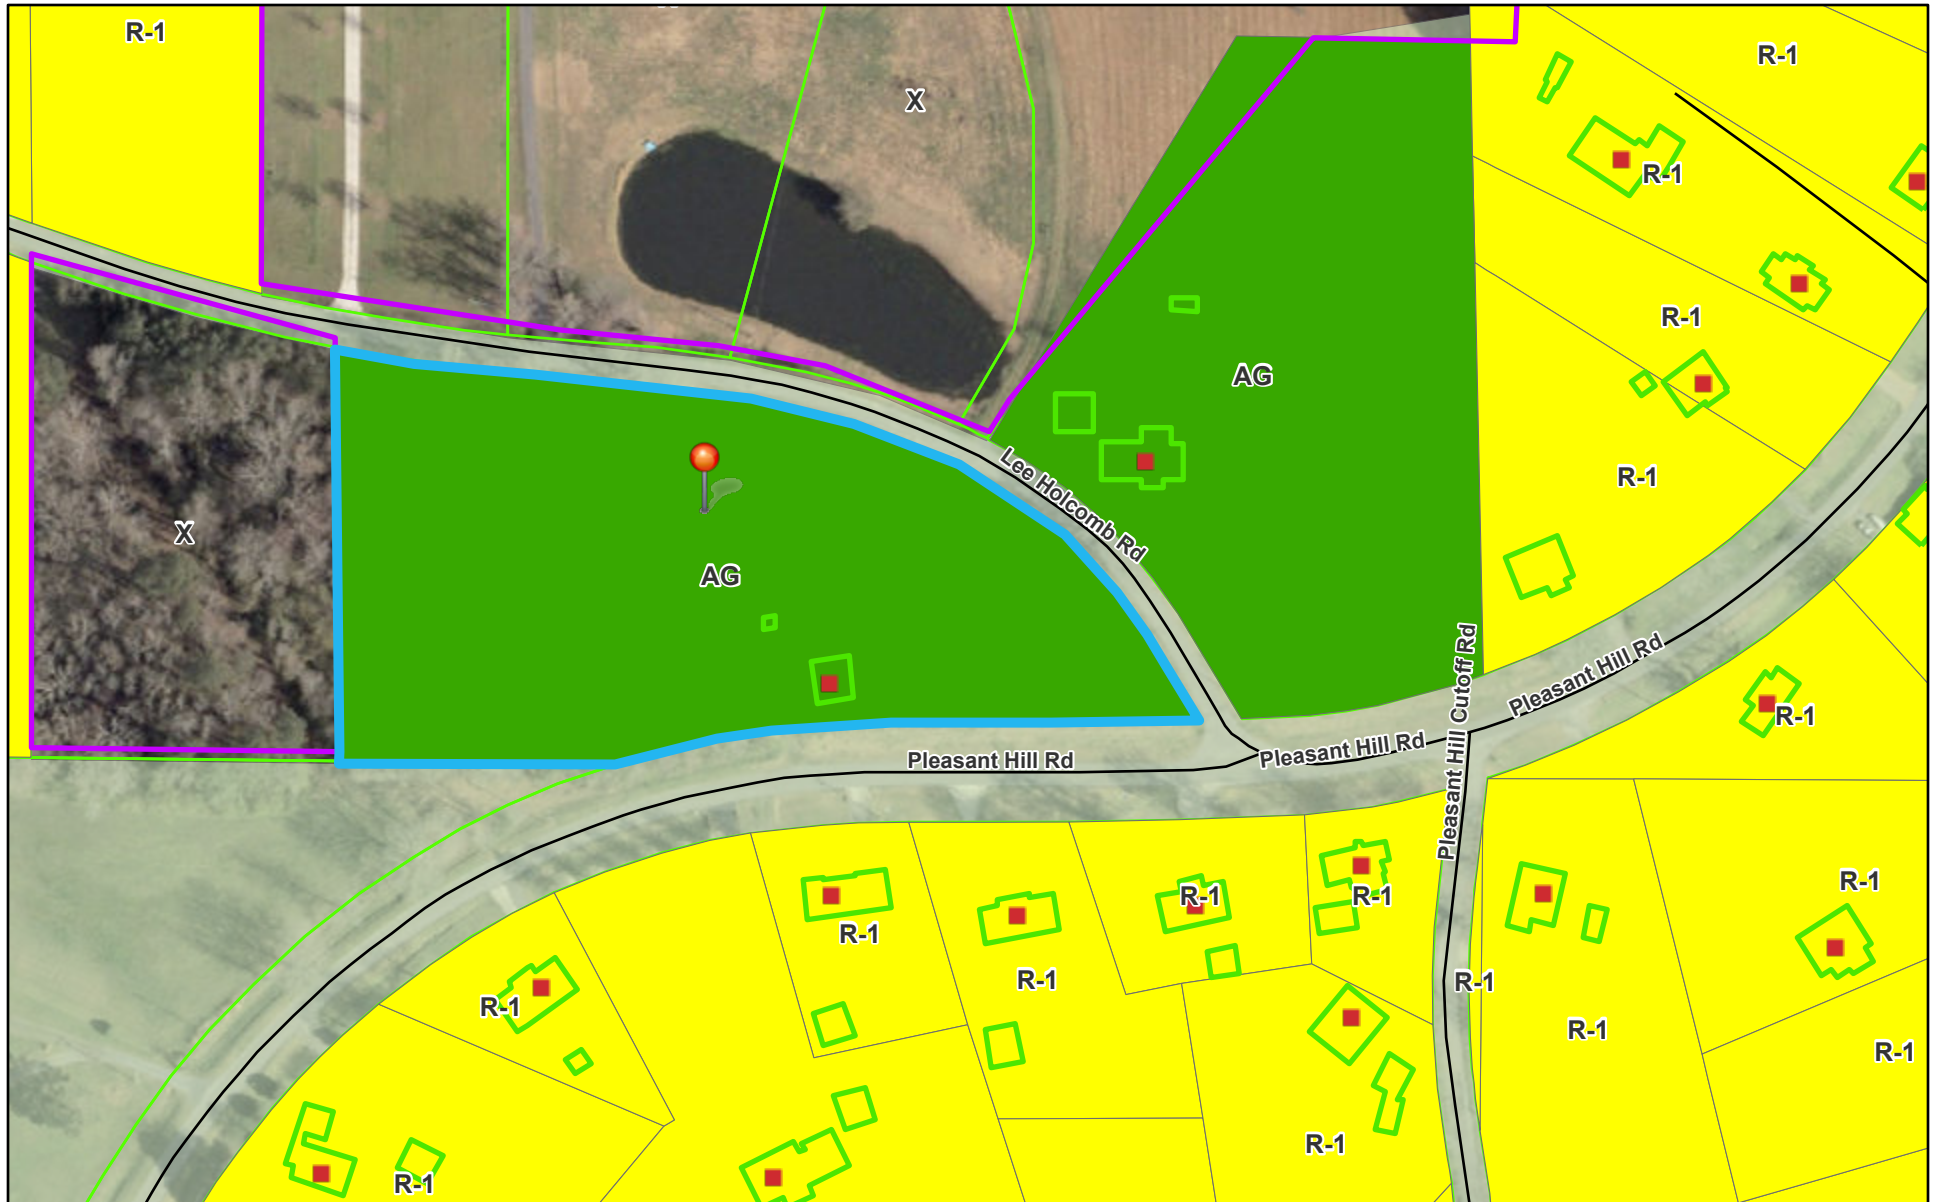

Callejas Current Zoning Map

1/29/2025, 9:18:31 AM

- Addresses (Boaz)
- City Limits
- Etowah County - Parcels
- Streets (Boaz)
- Buildings
- R-1
- AG
- Etowah County - City Limits Polygon
- Boaz

Maxar, Microsoft, KCS, G-Squared