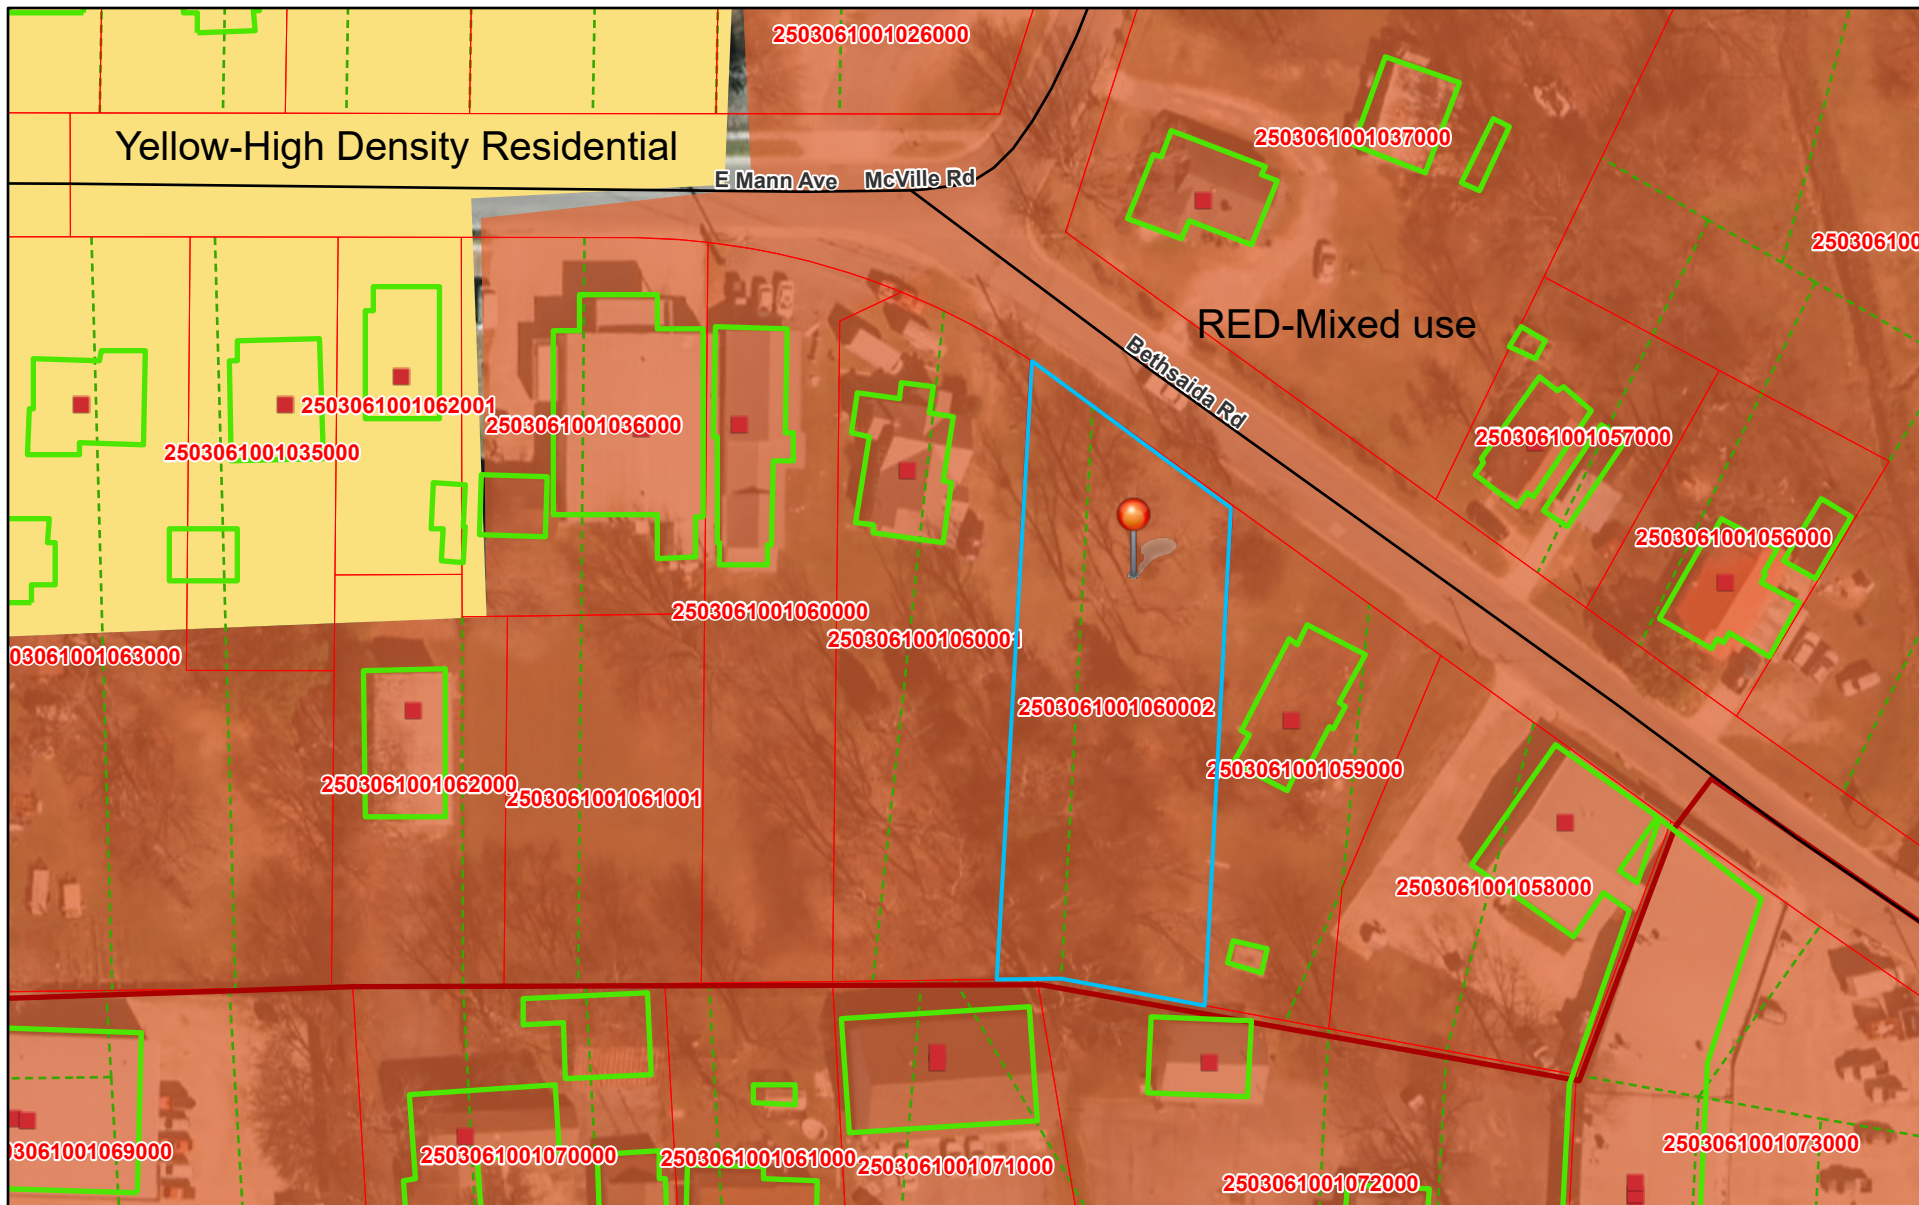

Ramirez Comp Plan Projection

10/30/2023, 10:42:48 AM

- Addresses (Boaz)
- Overlay - Hwy 431 & 168
- Marshall County - Lot_Line
- Streets (Boaz)
- City Limits
- High Density Residential
- Buildings
- Marshall County - Parcels
- Mixed Use