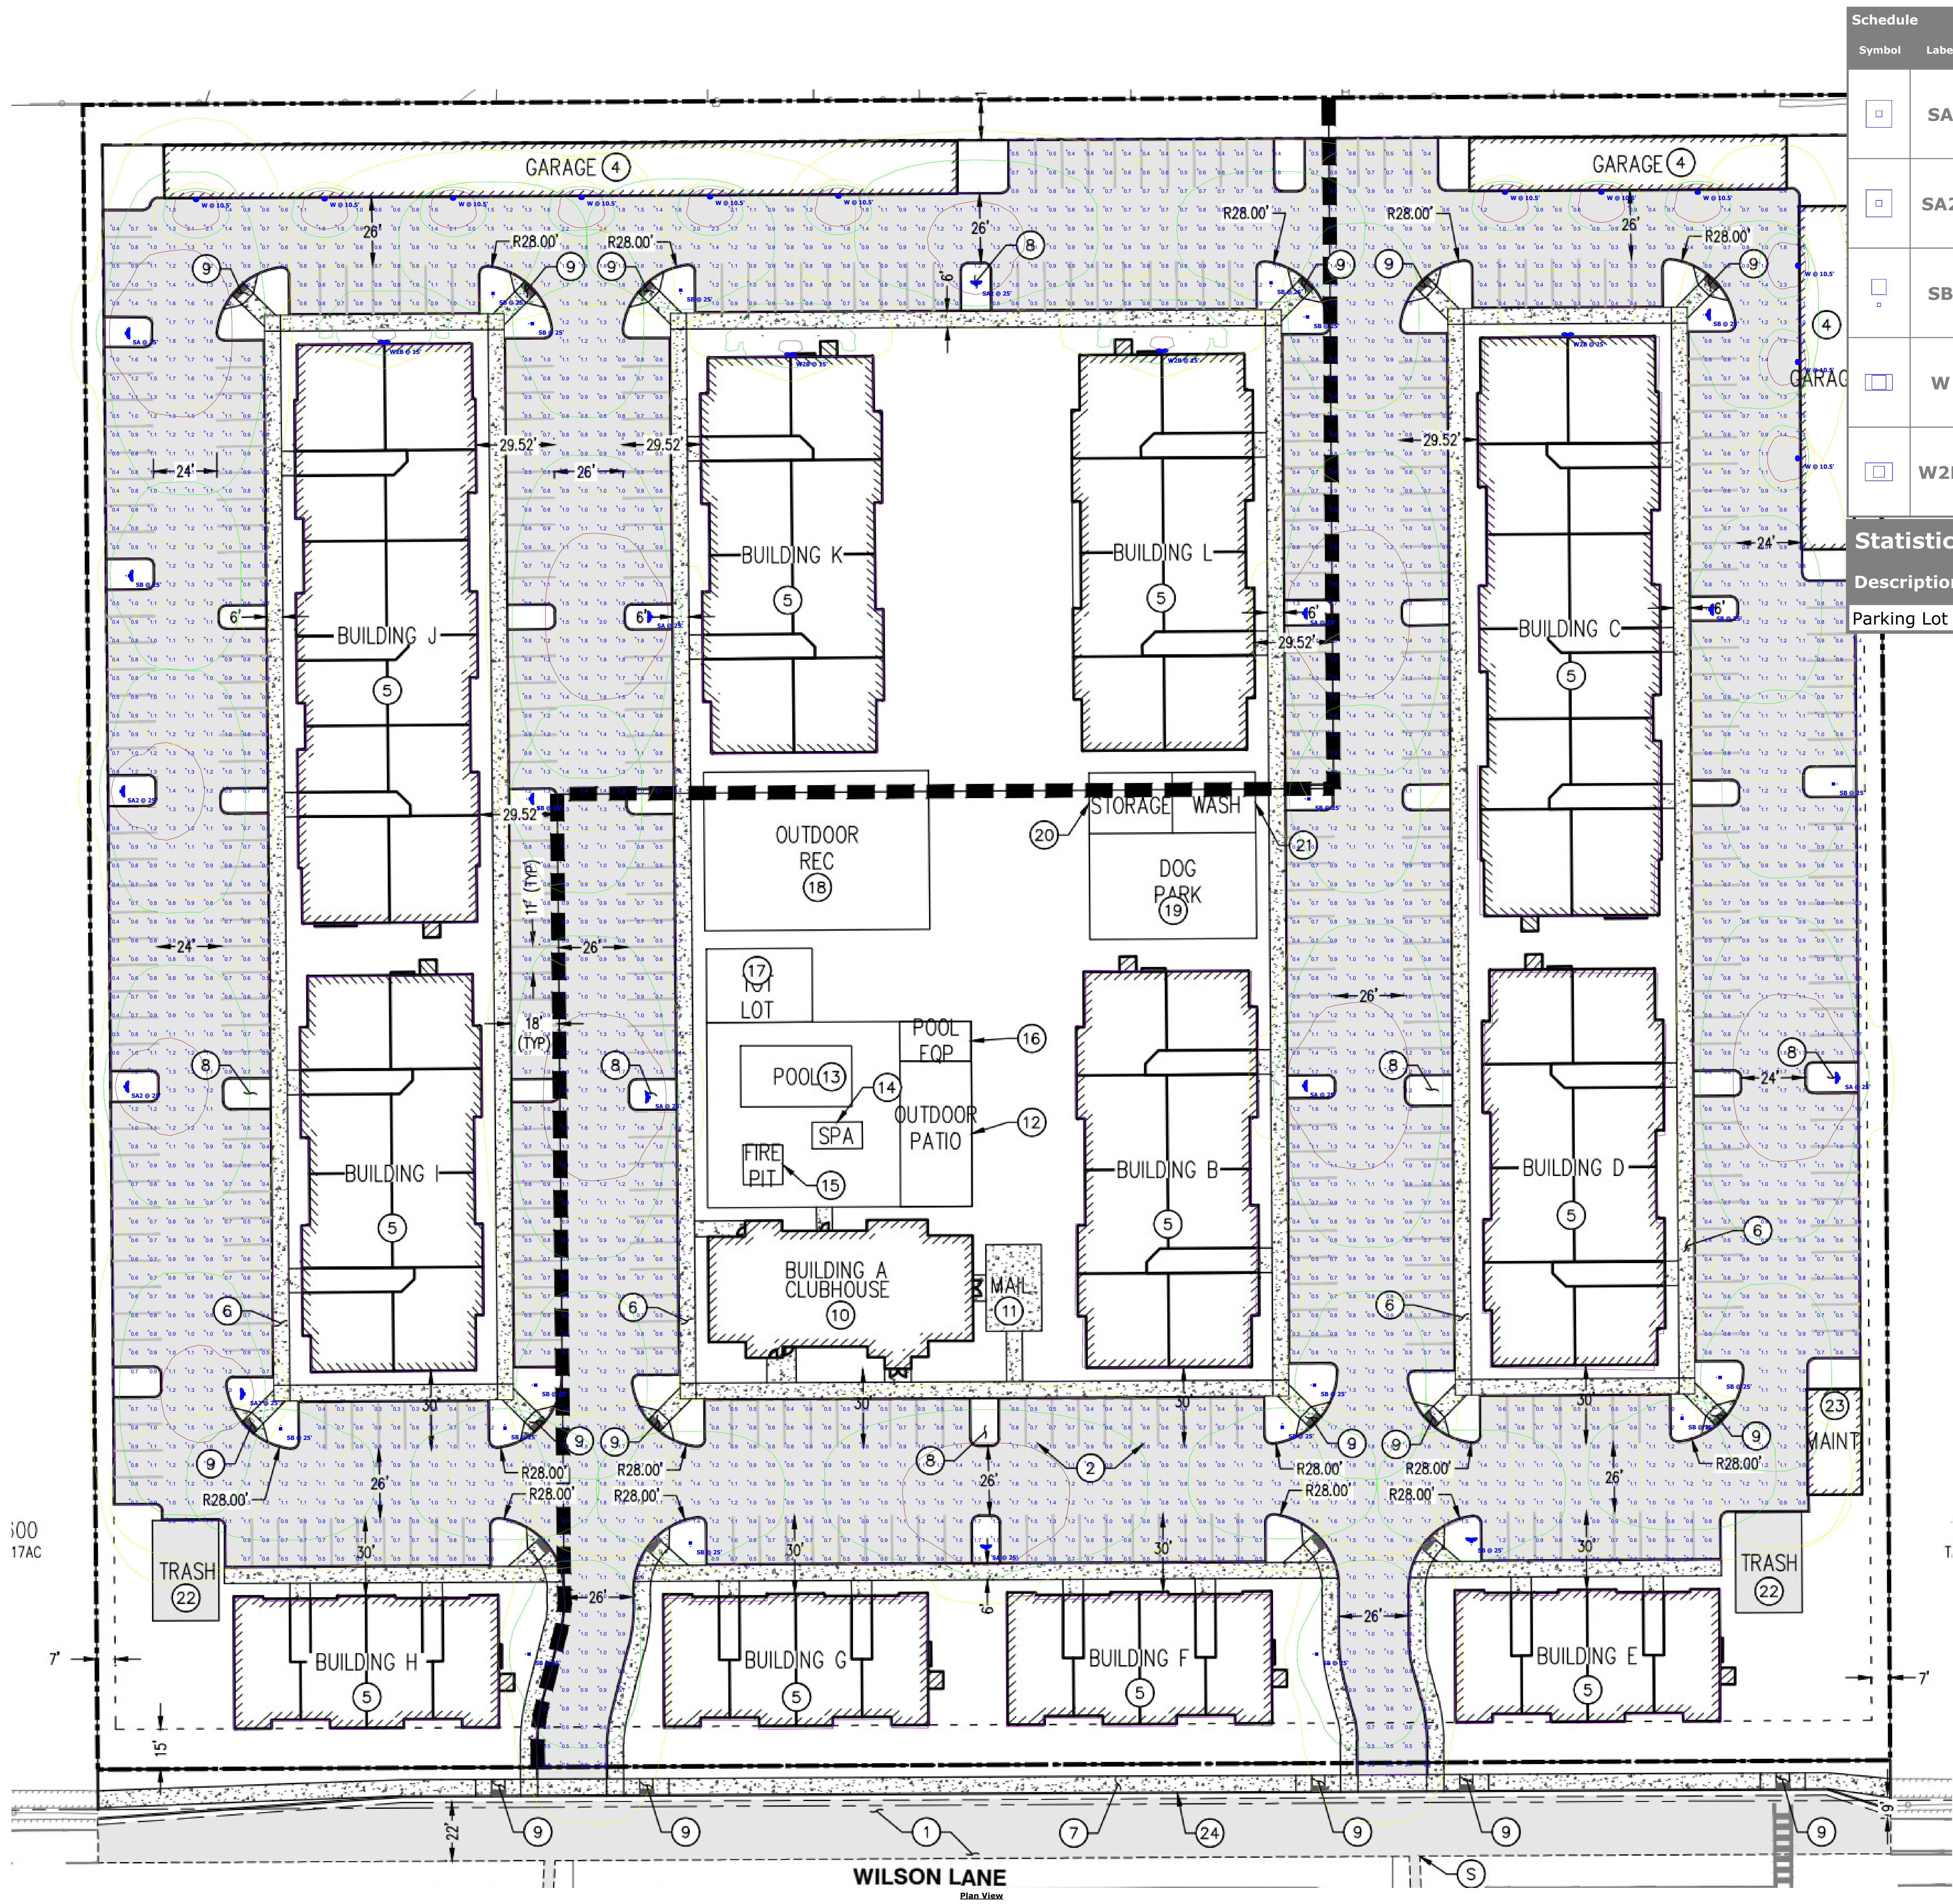

Symbol	Label	Image	QTY	Catalog Number	Description
	SA		7	DSX1 LED P3 30K 80CRI T3M HS	D-Series Size 1 Area Luminaire P3 Performance Package 3000K CCT 80 CRI Type 3 Medium Houseside Shield
	SA2		4	DSX1 LED P2 30K 80CRI T3M HS	D-Series Size 1 Area Luminaire P2 Performance Package 3000K CCT 80 CRI Type 3 Medium Houseside Shield
	SB		22	DSX1 LED P1 30K 80CRI T3M HS	D-Series Size 1 Area Luminaire P1 Performance Package 3000K CCT 80 CRI Type 3 Medium Houseside Shield
	W		12	WDGE1 LED P0 30K 80CRI VW	WDGE1 LED WITH P0 - PERFORMANCE PACKAGE, 3000K, 80CRI, VISUAL COMFORT WIDE OPTIC
	W2B		4	WDGE2 LED P2 30K 80CRI T3M	WDGE2 LED WITH P2 - PERFORMANCE PACKAGE, 3000K, 80CRI, TYPE 3 MEDIUM OPTIC

Statistics						
Description	Symbol	Avg	Max	Min	Max/Min	Avg/Min
Parking Lot	+	1.0 fc	2.4 fc	0.3 fc	8.0:1	3.3:1

WILSON LANE
Plan View

Designer
Date 04/08/2026
Scale Not to Scale
Drawing No.
Summary