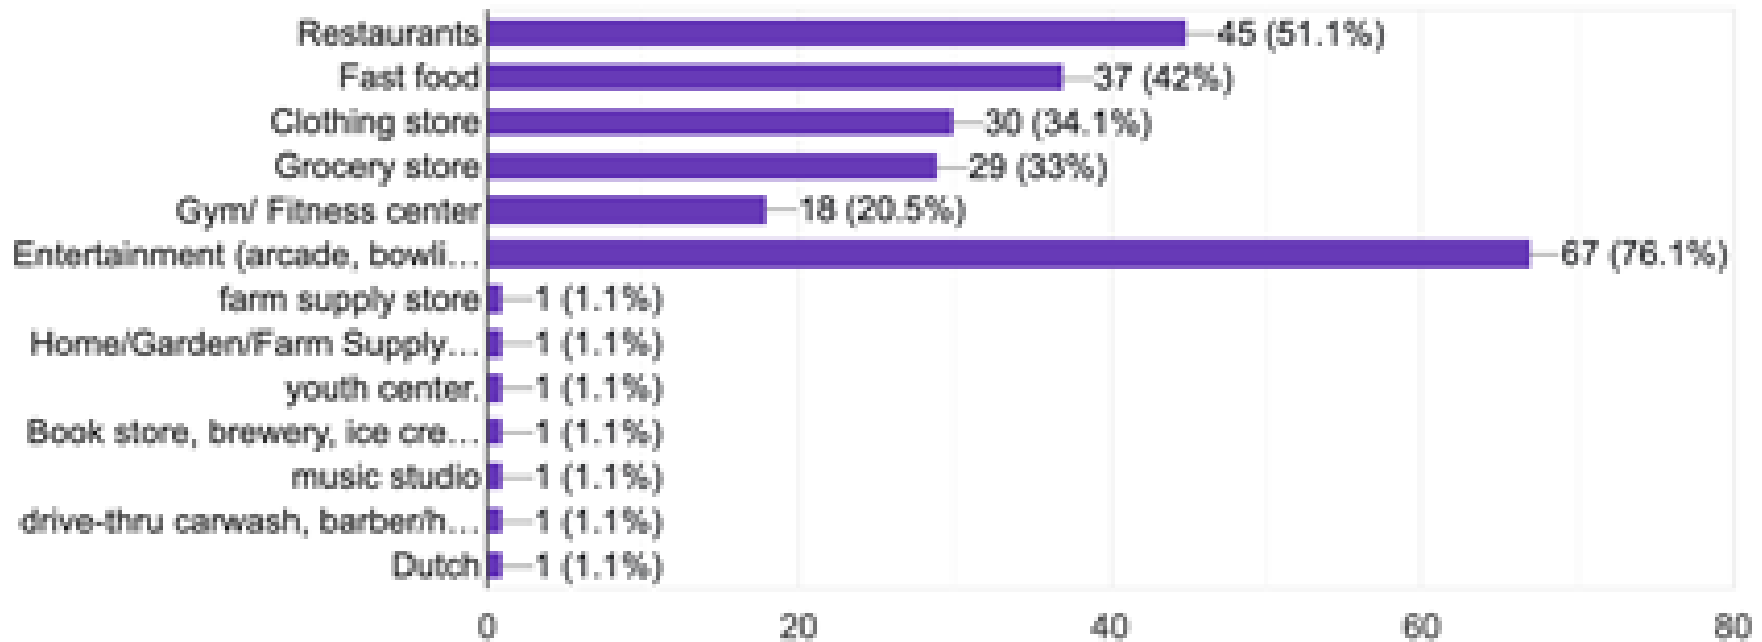

AMC theaters

Costco

Healthy, organic produce

Are you:

88 responses

What type of new business would you like to see MOST in our town?

88 responses

If you chose restaurant or food, what kind?