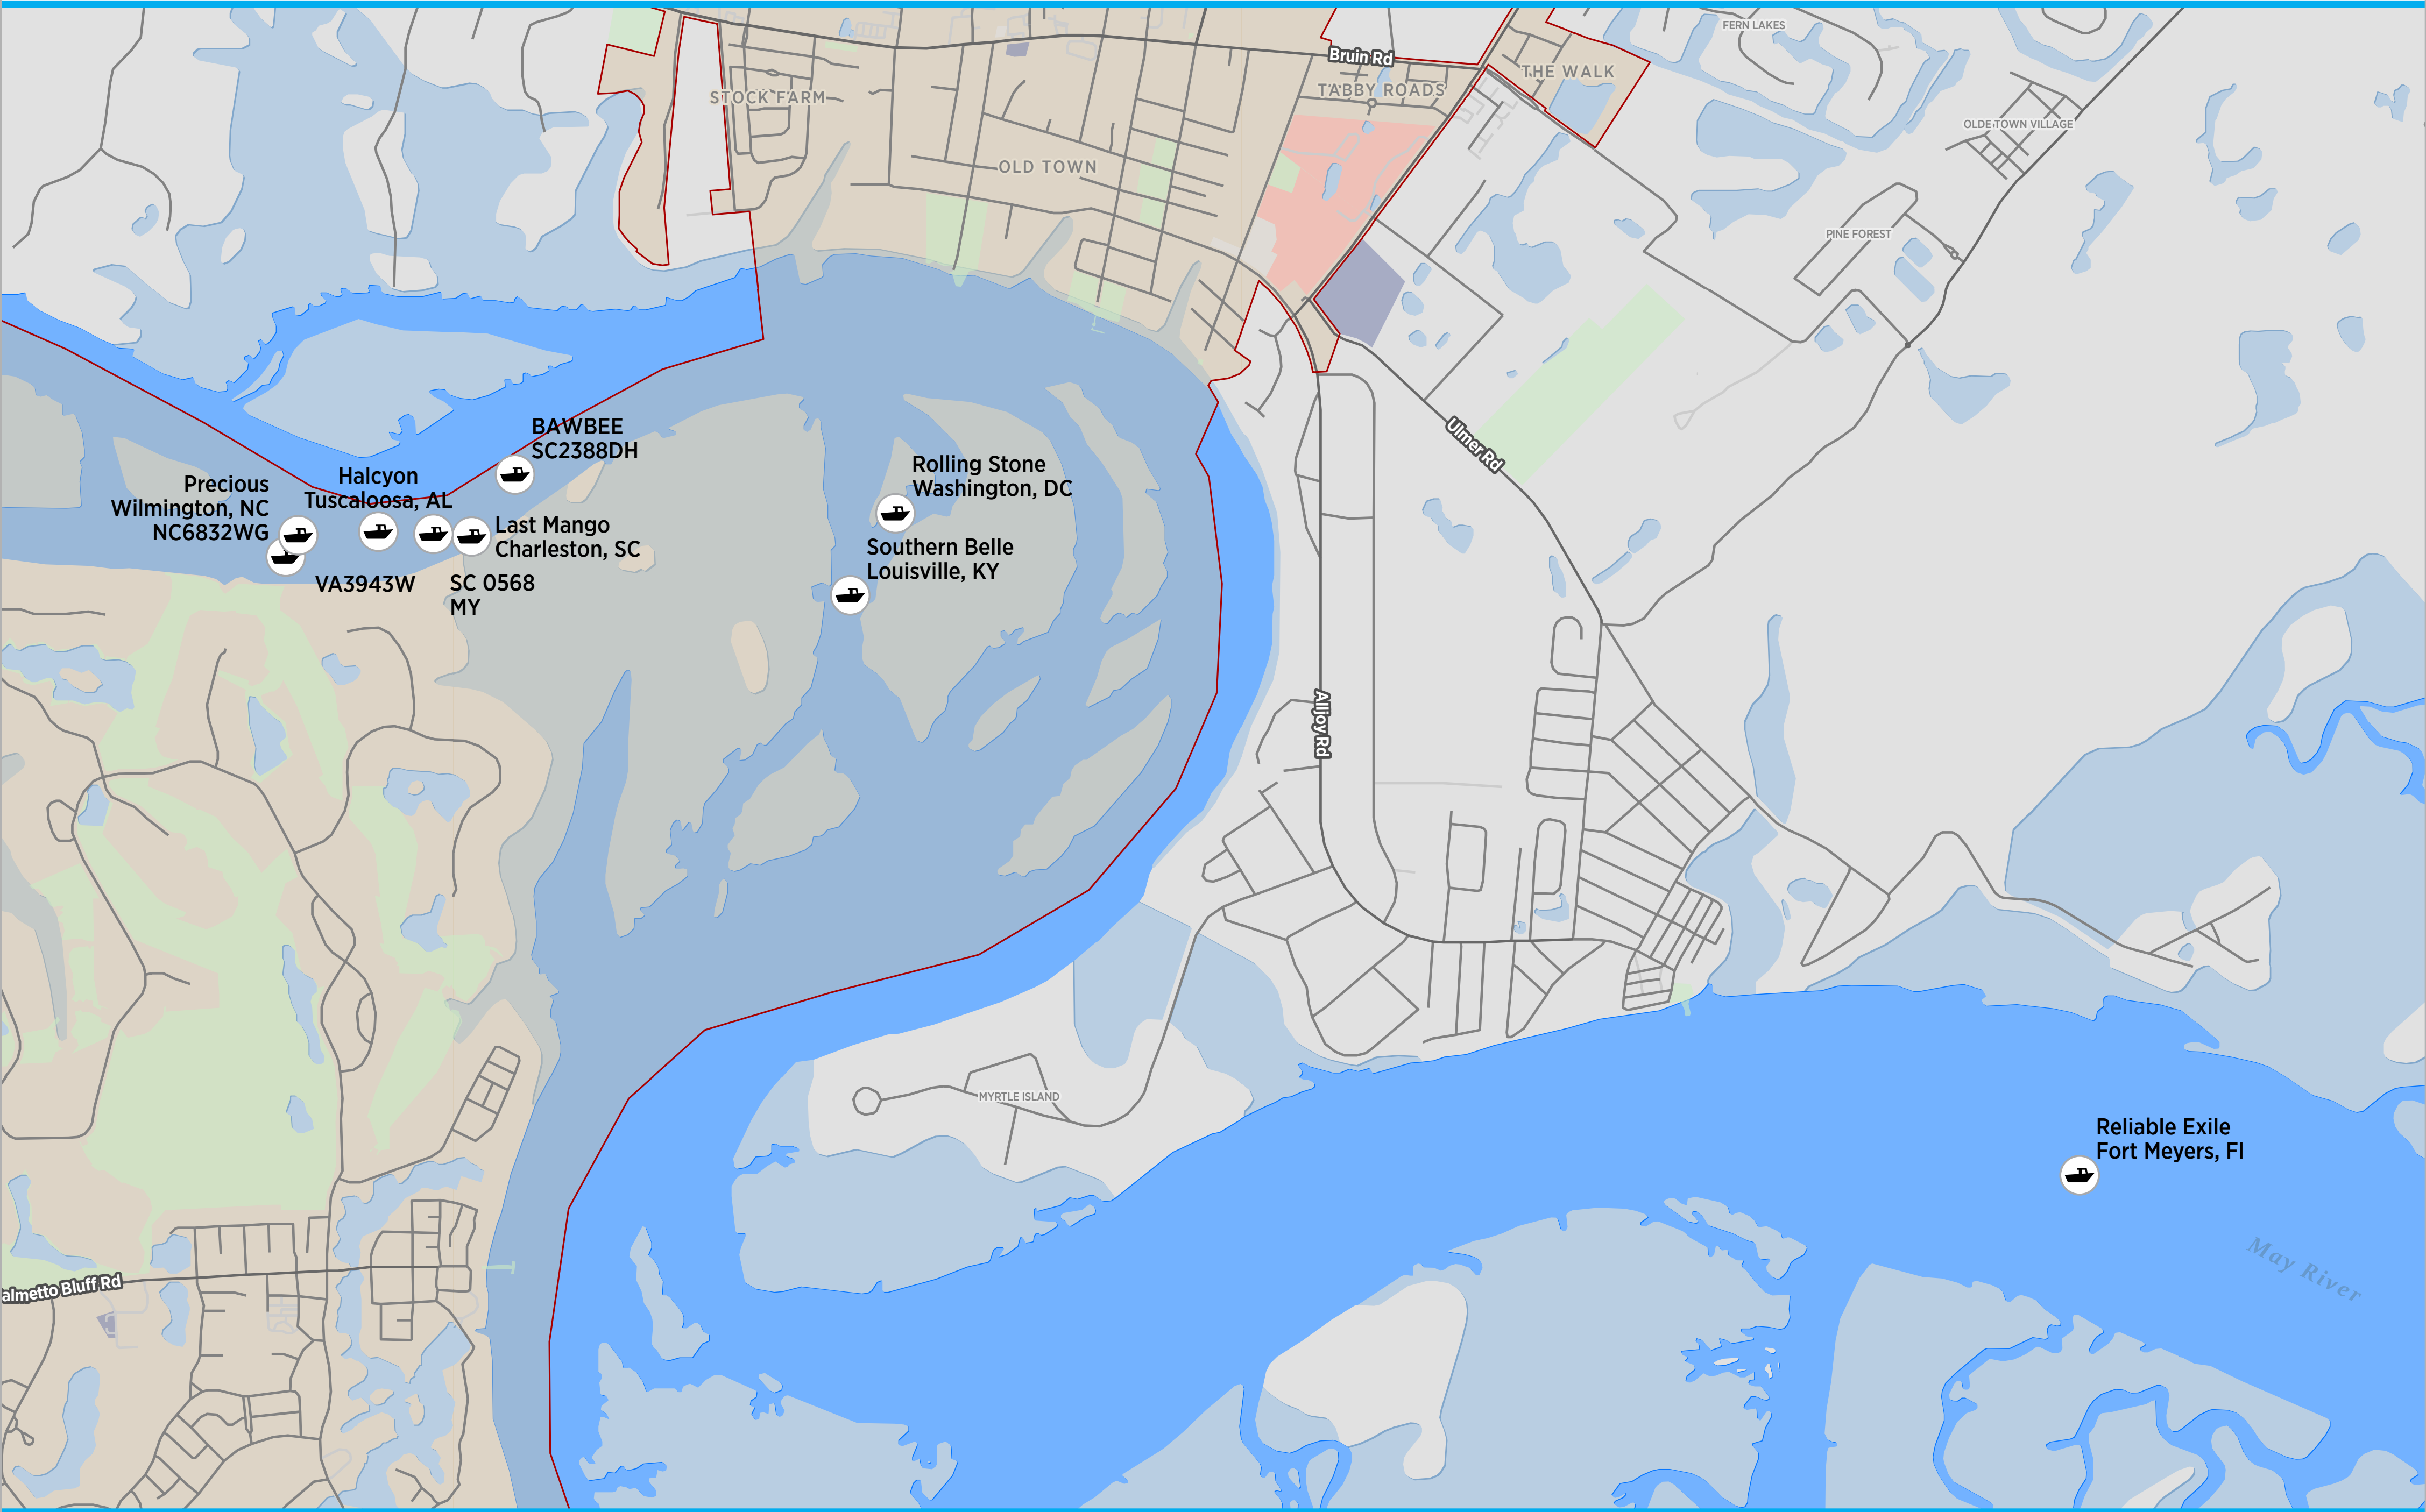

Abandoned Boat Locations

Legend
Abandoned Boat

Updated: 7/17/2024

Map Prepared By:
Ryan J. Coleman, GISP