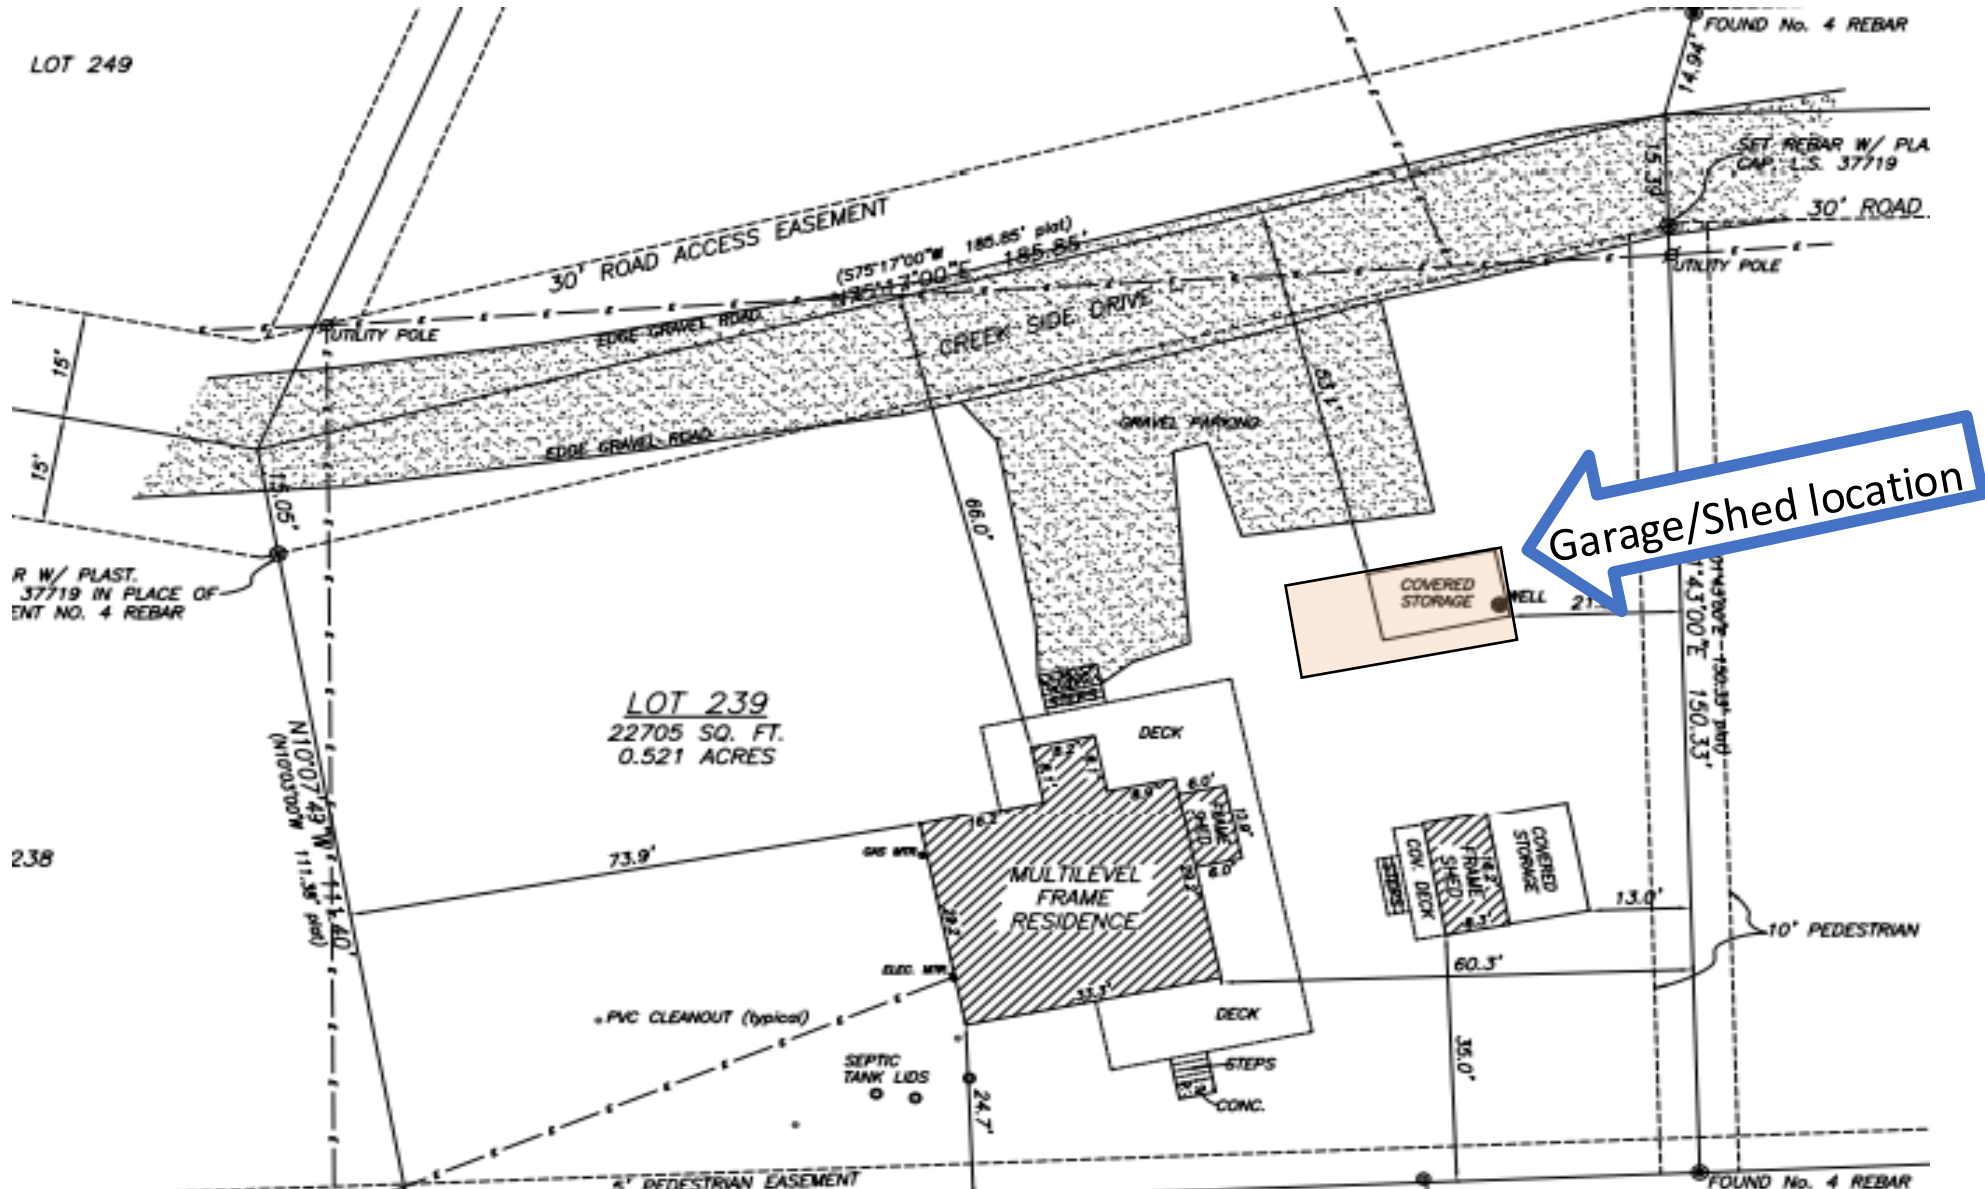

# Site map 104 Creekside Dr – Proposed Garage/Shed

# Proposed improvements-Header, Door Framing

# Door Framing-inside, Current configuration