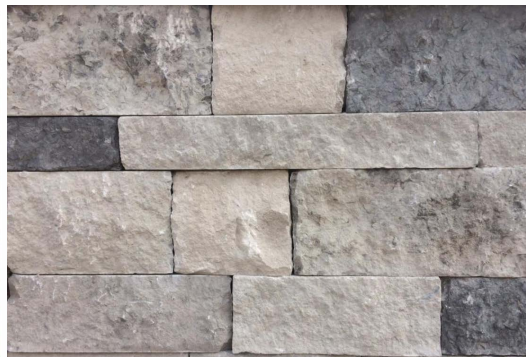

Lap Siding - Diamond Kote - Bedrock Board and Batten Accents - LP Black Abyss Trim, 2 stage Facia - LP Black Abyss House and Porch Soffits - Cedar T&G EXT Down Lighting - Night Sky - Black

Timberline HDZ 30 yr Arch Shingles - Charcoal Shed Dormers only. Metal Hidden Rib Fastener Roofing - Midnight Black Front Mono-Slope and Covered Porches.

Metal Insulated House and Garage Doors - Black Vinyl Insulated Frame Casement & Picture Windows - Black

Medium and Large Telluride Gold Boulders

Biltmore Detail

Stacked Stone accents. Firpleace, Porch Piers, and Wainscoting - Light and Dark Gray color scheme Retaining Wall - Telluride Gold Medium and Large boulders