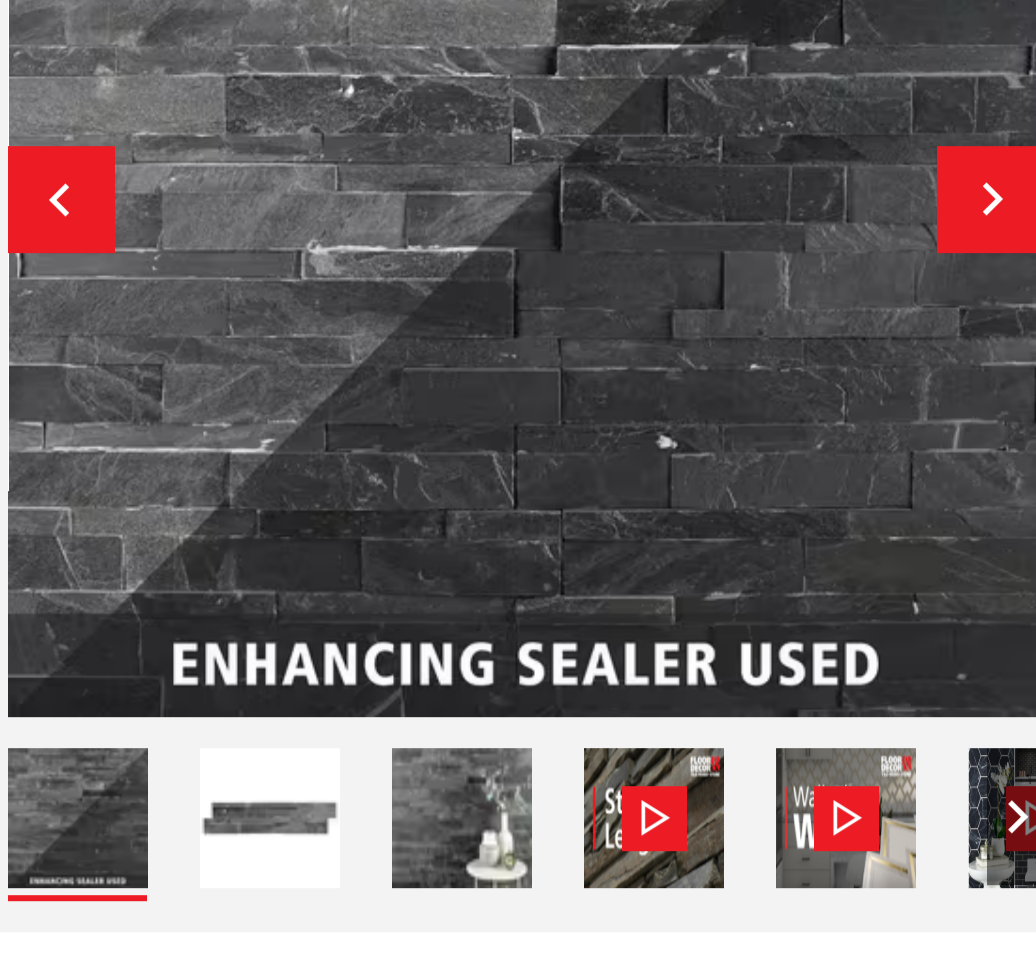

MONTERREY BLACK SLATE LEDGER PANEL

Dallas's everyday low price!

\$5.89 / sqft

Size: 6 x 24

\$5.89 / piece

ENHANCING SEALER USED

VISUALIZE IT! SEE THIS PRODUCT IN A ROOM

SKU: 100899962