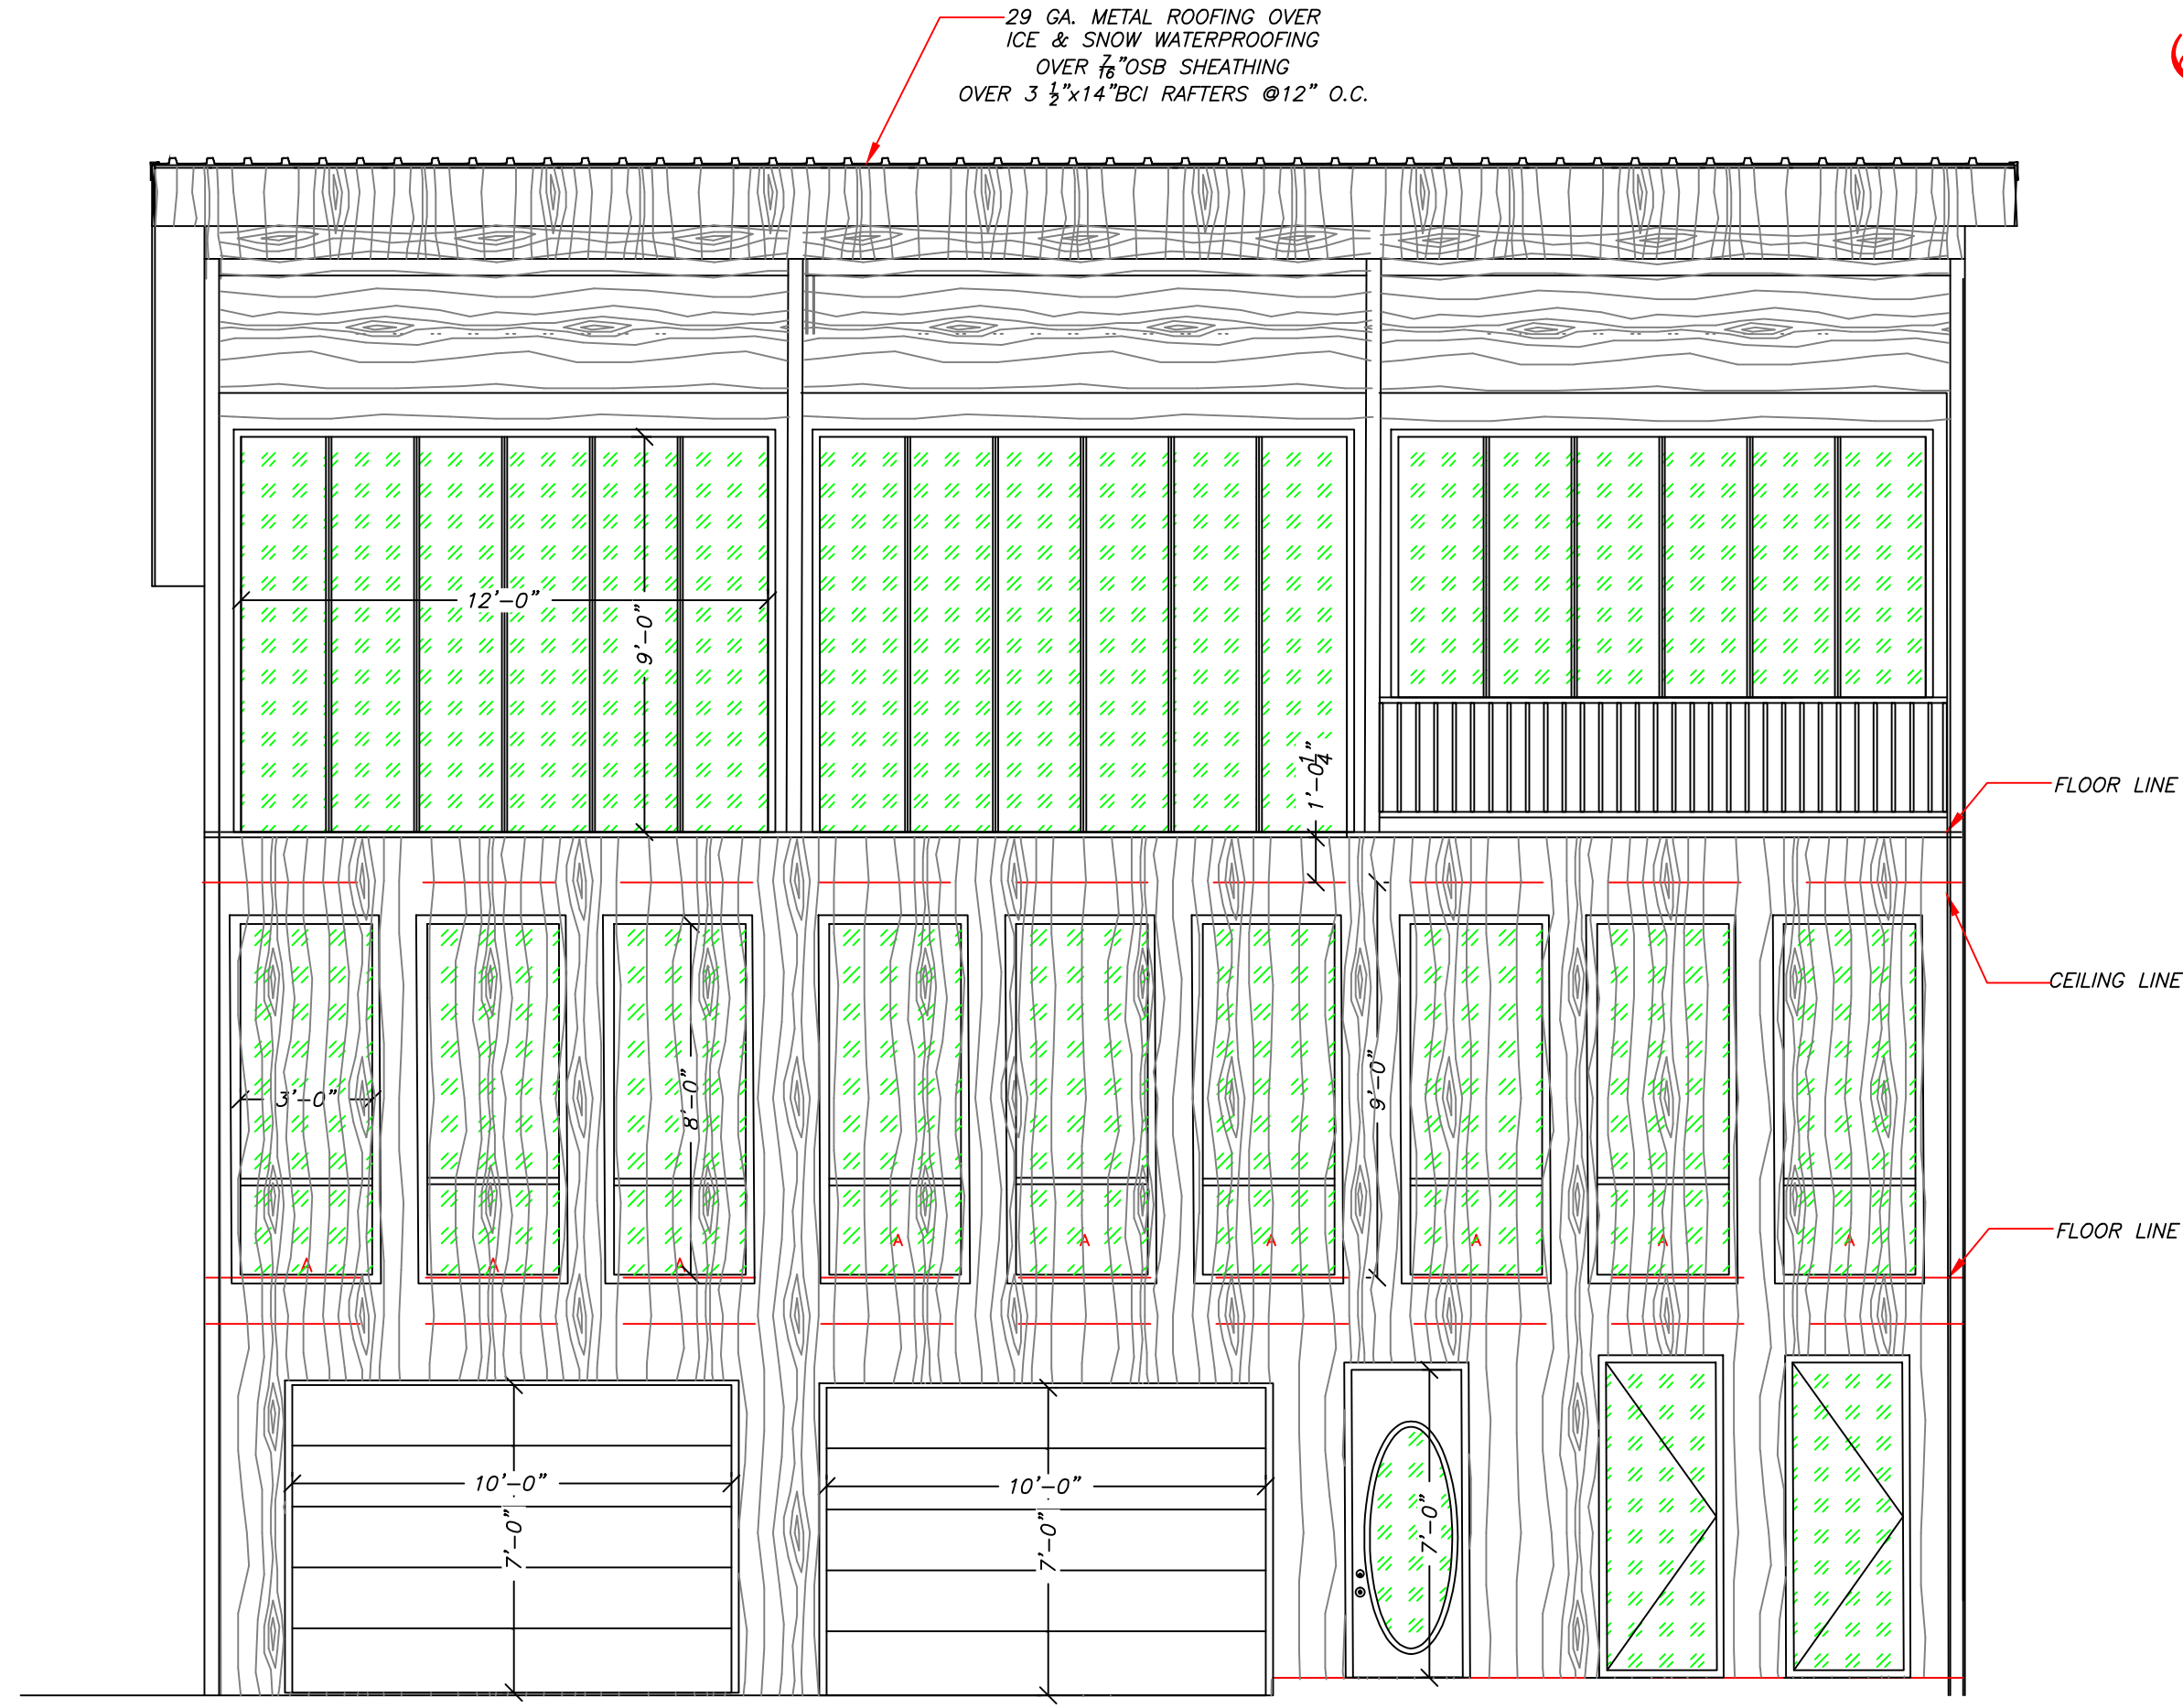

**RESIDENCE FOR
TOM Des Ormeaux
6419 COLORADO HIGHWAY #9
BLUE RIVER, COLORADO**

**THIS DRAWING IS INCOMPLETE
ONLY! NOT FOR APPROVAL PURPOSES
DO NOT DUPLICATE THIS DRAWING
THIS DRAWING DOES NOT SHOW THE
RETAINING WALL OR THE FOOTER FOR**

GENE'S DRAFTING & DESIGN
4 DOVER LANE
PUEBLO, COLORADO 81001 (719)225-0794
genemars64@gmail.com

**RESIDENCE FOR
TOM Des Ormeaux
6419 COLORADO HIGHWAY #9
BLUE RIVER, COLORADO**

SEAL

Date: JULY 6, 2024
REVISIONS

Date: JULY 11, 2023
Drawn: EM.

**GARAGE
LAYOUT**

SHEET OF
A-