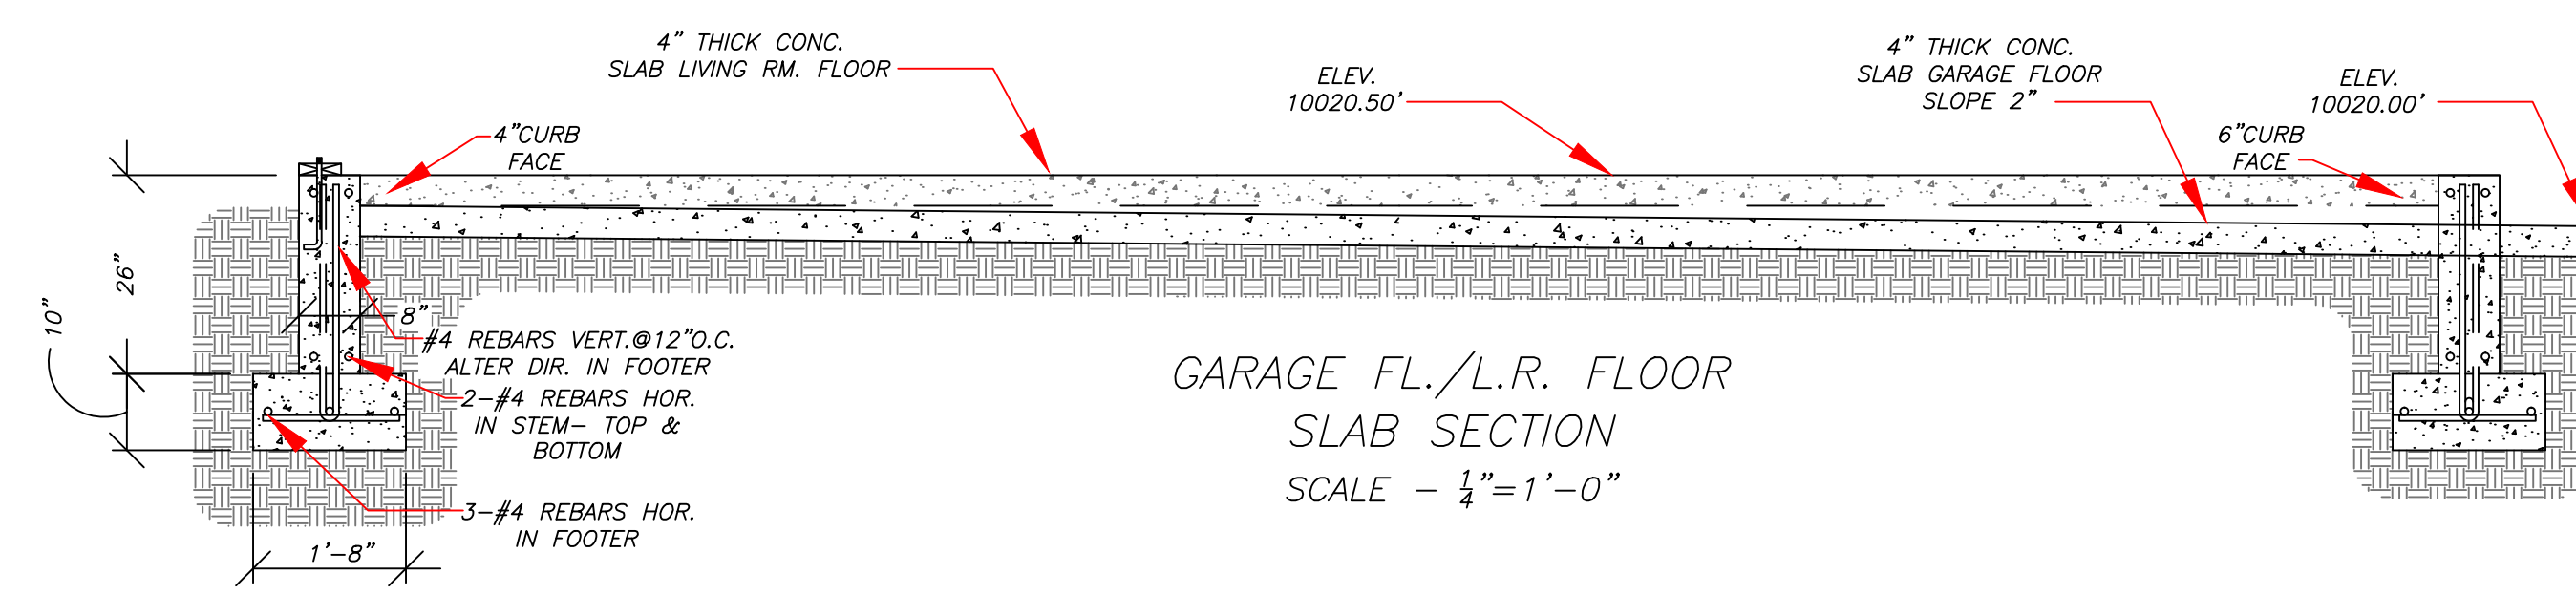

**RESIDENCE FOR
TOM Des Ormeaux
6419 COLORADO HIGHWAY #9
BLUE RIVER, COLORADO**

**THIS DRAWING IS INCOMPLETE
ONLY! NOT FOR APPROVAL PURPOSES
DO NOT DUPLICATE THIS DRAWING
THIS DRAWING DOES NOT SHOW THE
RETAINING WALL OR THE FOOTER FOR**

GENE'S DRAFTING & DESIGN
4 DOVER LANE
PUEBLO, COLORADO 81001 (719)225-0794
genemars64@gmail.com

**RESIDENCE FOR
TOM Des Ormeaux
6419 COLORADO HIGHWAY #9
BLUE RIVER, COLORADO**

SEAL

Date: JULY 6, 2024
REVISIONS