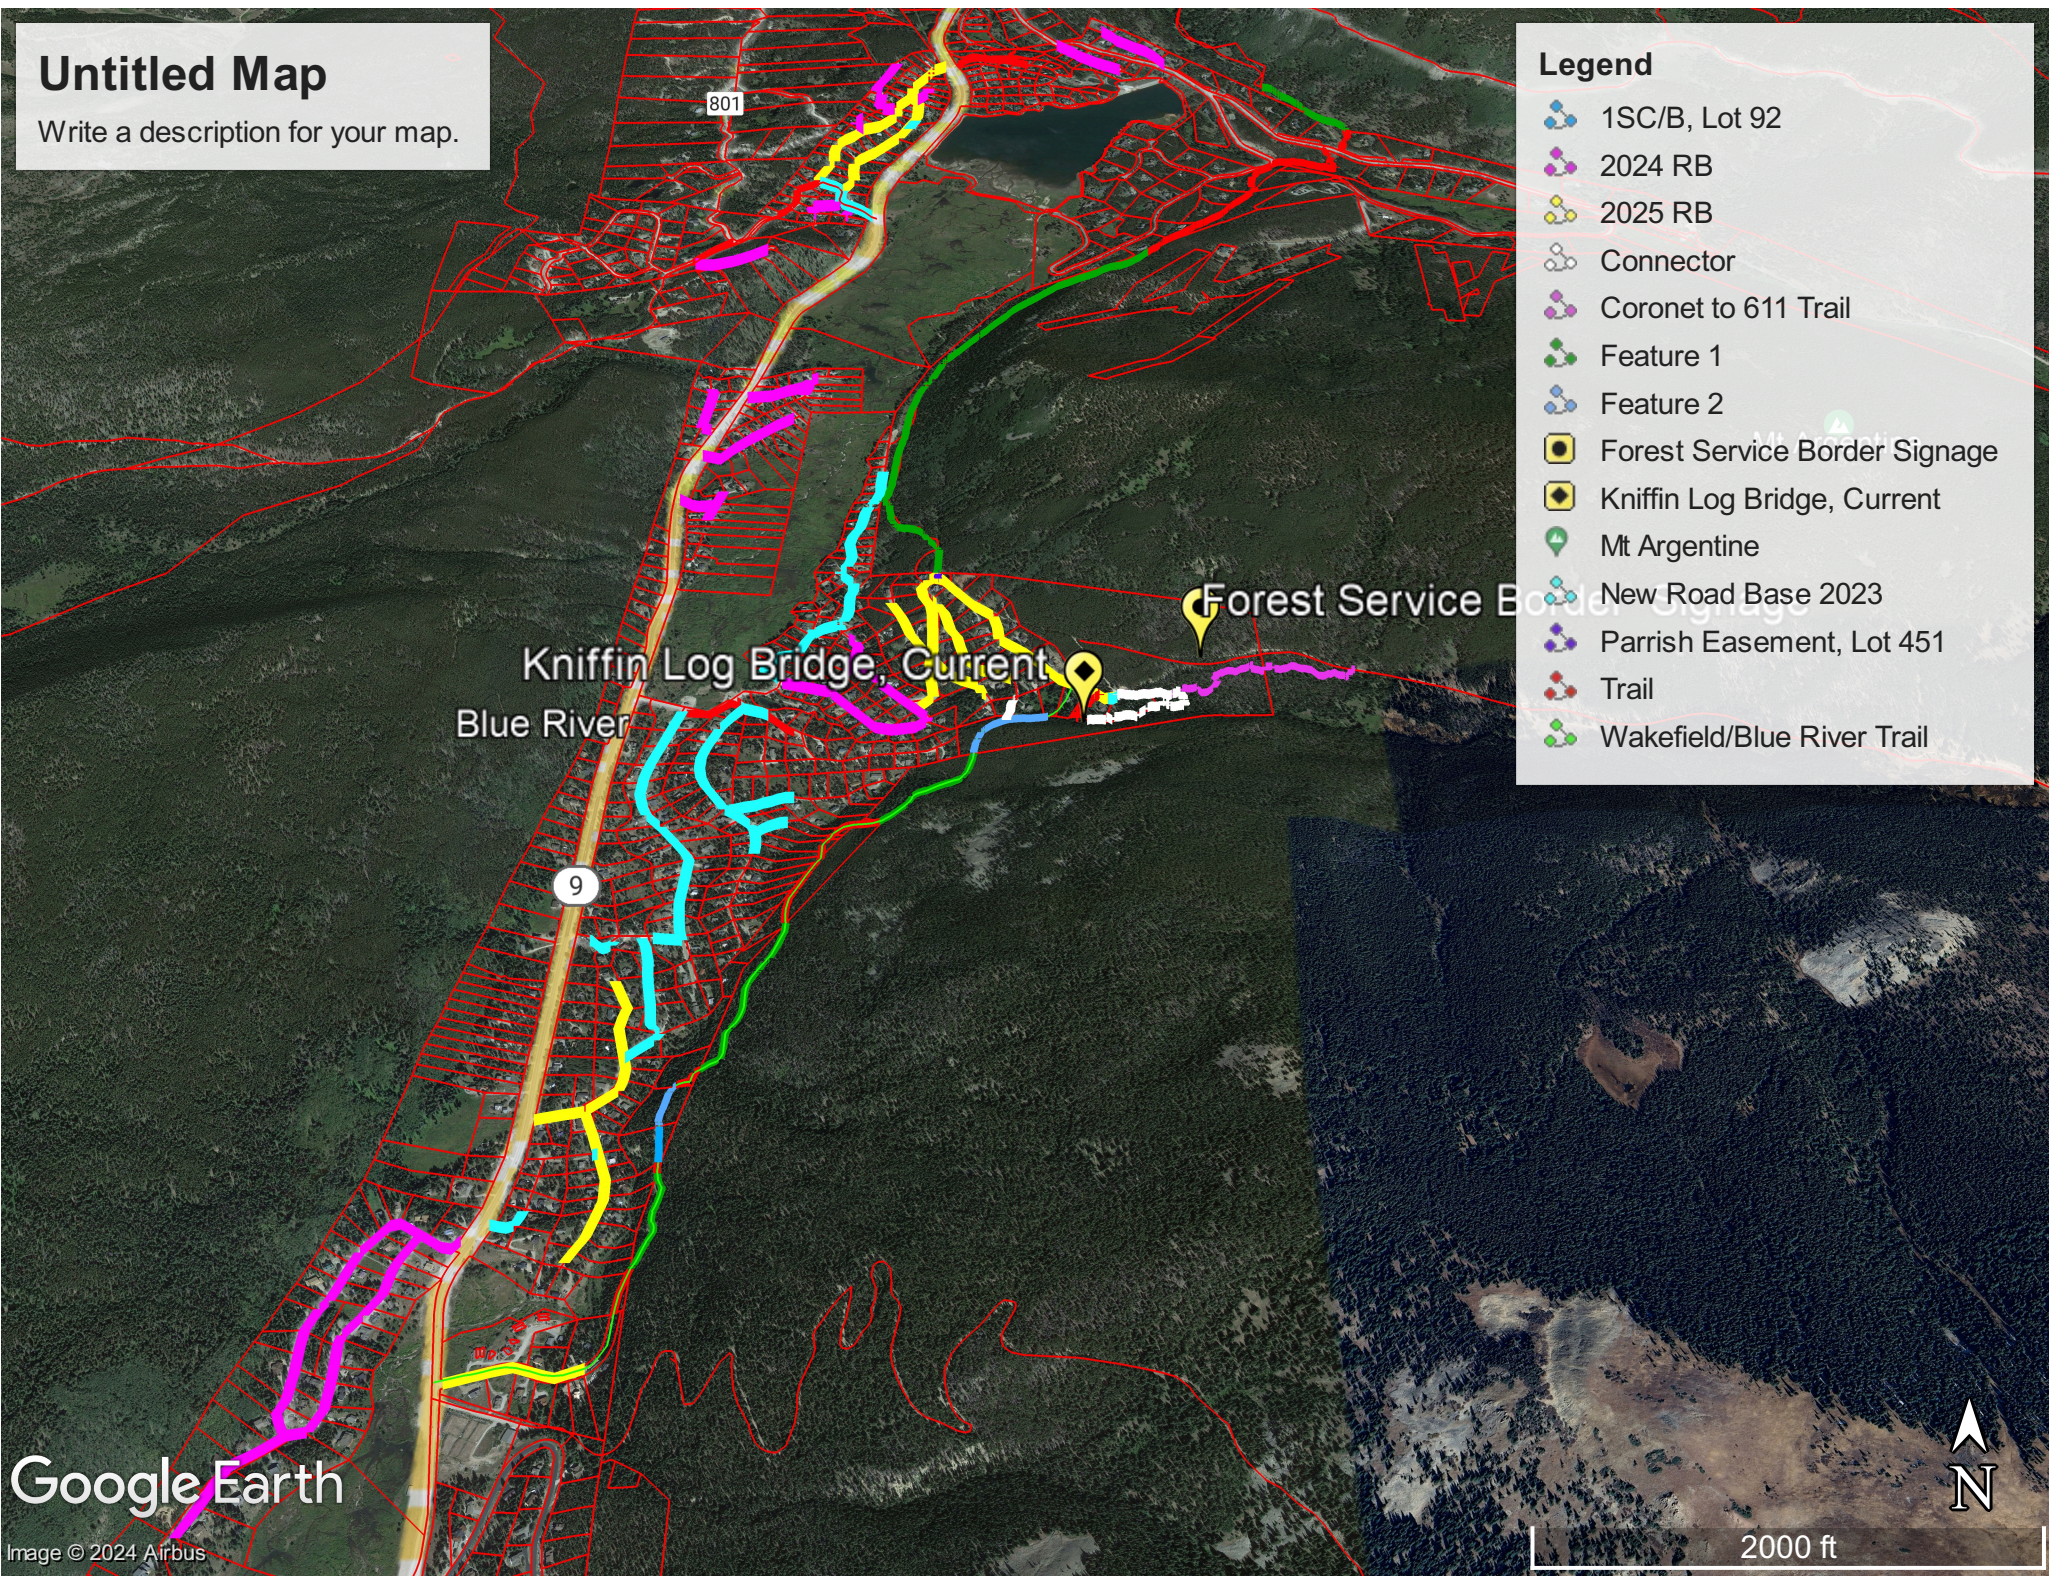

Untitled Map

Write a description for your map.

Legend

- 1SC/B, Lot 92
- 2024 RB
- 2025 RB
- Connector
- Coronet to 611 Trail
- Feature 1
- Feature 2
- Forest Service Border Signage
- Kniffin Log Bridge, Current
- Mt Argentine
- New Road Base 2023
- Parrish Easement, Lot 451
- Trail
- Wakefield/Blue River Trail

Google Earth

Image © 2024 Airbus

2000 ft