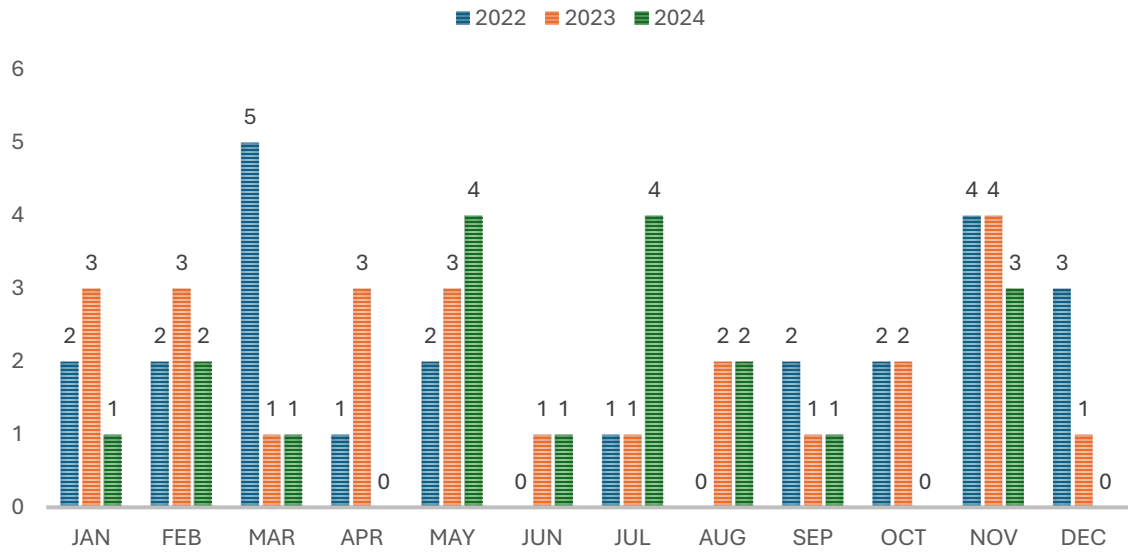

# MOTOR VEHICLE ACCIDENTS (MVA)

## MVA - HIGHWAY 9 VS. TOWN ROADS

## DRIVING UNDER THE INFLUENCE IN BLUE RIVER