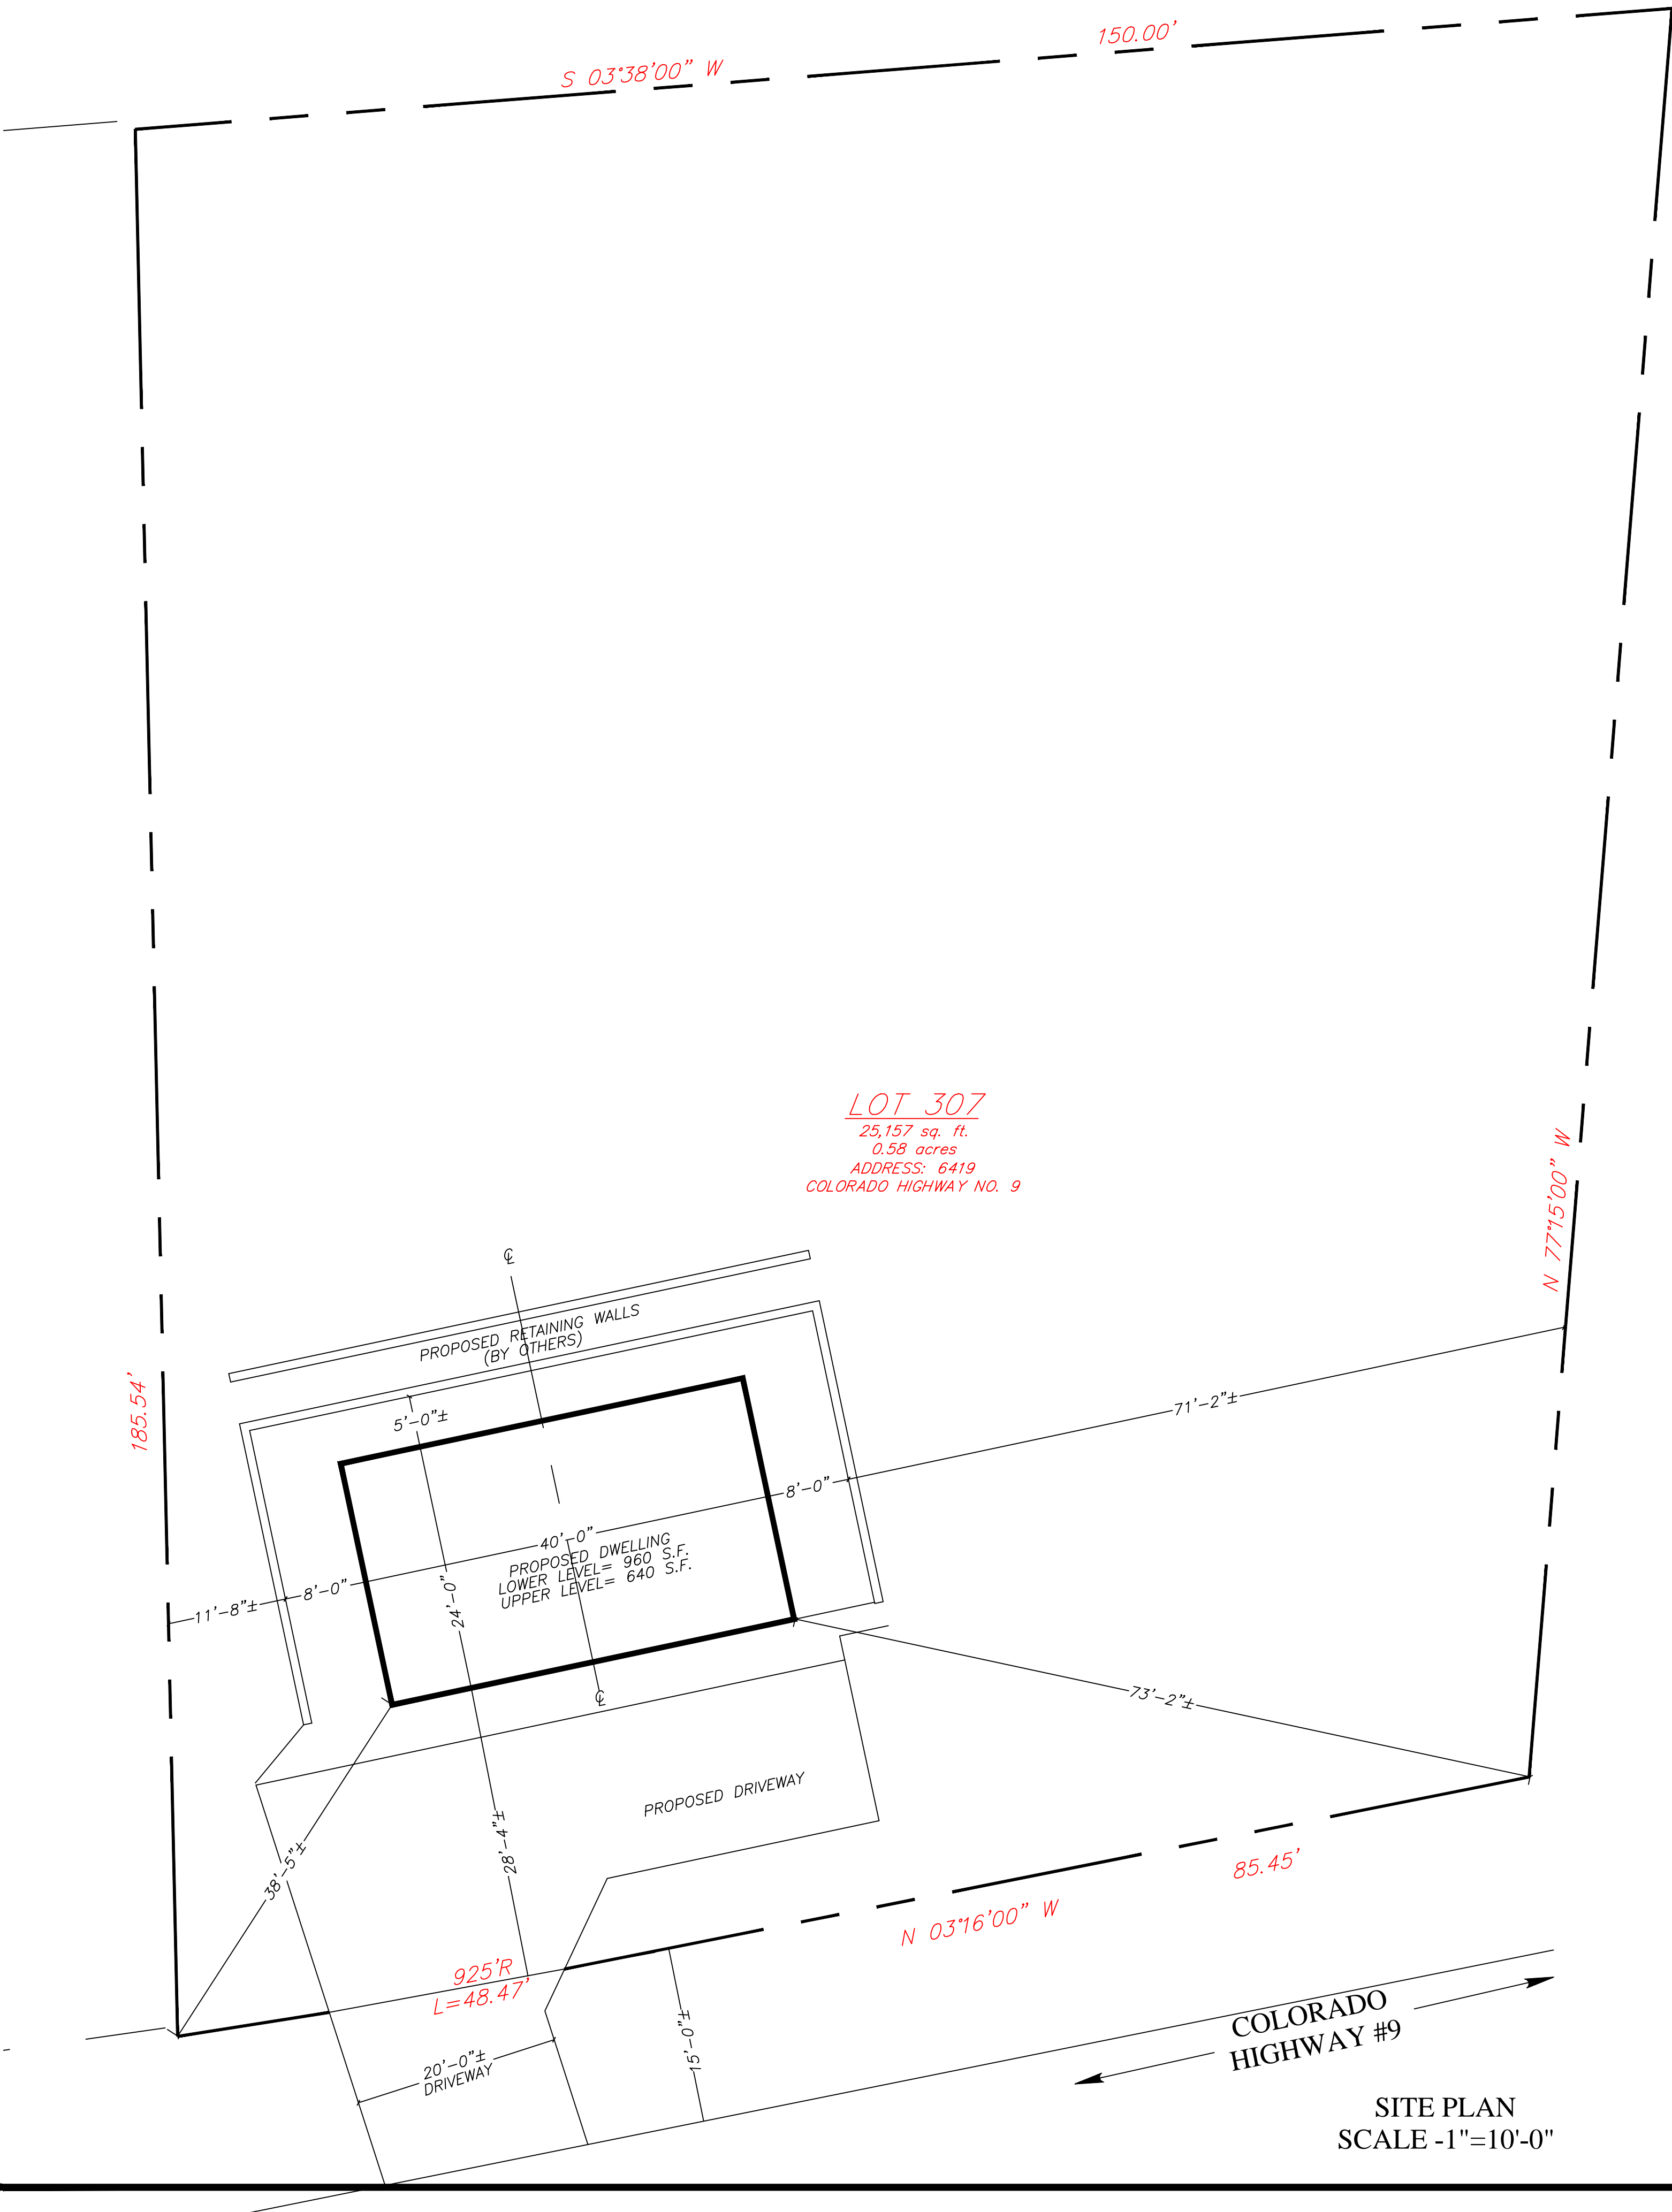

**CUSTOM RESIDENCE
FOR:
Tom Ormeaux
6419 Colorado Highway #9
BLUE RIVER, COLORADO**

GENE'S DRAFTING & DESIGN

4 DOVER LANE
PUEBLO, COLORADO 81001 (719)225-0794
genemares64@gmail.com

**RESIDENCE FOR
TOM Des Ormeaux
6419 COLORADO HIGHWAY #9
BLUE RIVER, COLORADO**

SITE PLAN
SCALE -1"=10'-0"

SEAL

REVISIONS

Date: JANUARY 17, 2023

Drawn: EM.

SITE, & DATA
PLAN

SHEET
A-1

OF
4