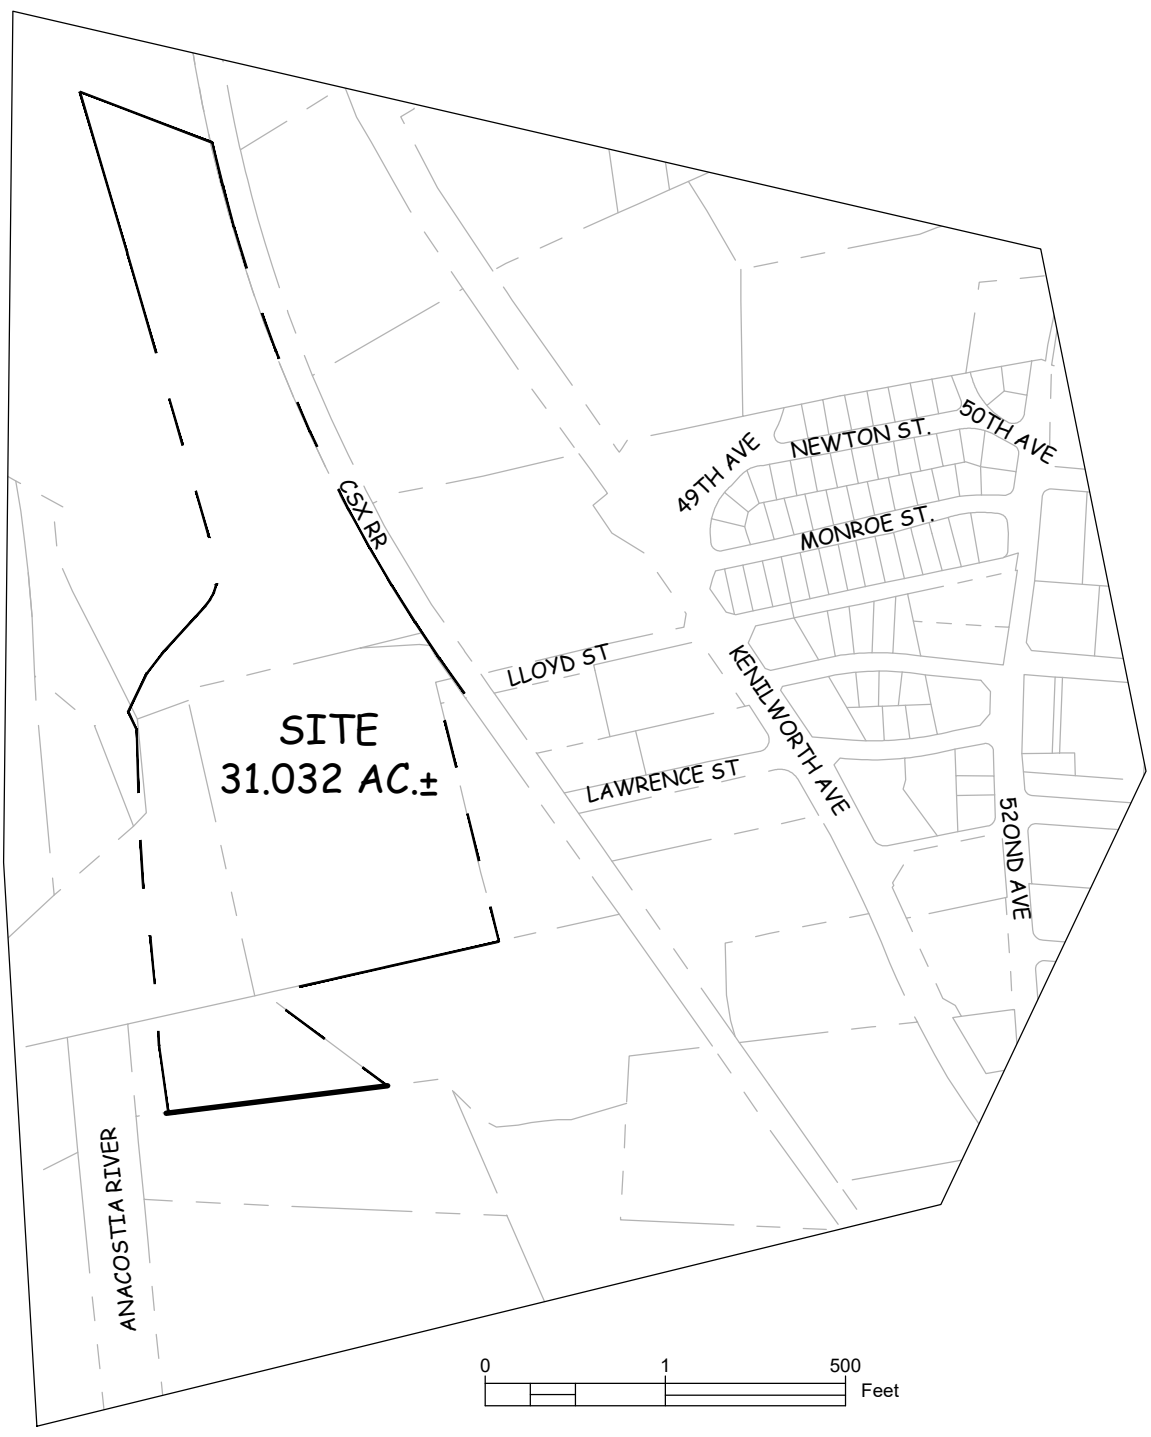

MD COORD SYS
83/2011

**ANNEXATION EXHIBIT
ANACOSTIA WATERFRONT
PRINCE GEORGES COUNTY, MARYLAND
MARCH 31, 2025~ SCALE 1"=500**

KEVIN NORRIS SURVEYING, LLC

P.O. BOX 2231
CALIFORNIA, MD 20619
PHONE (240) 561-7427