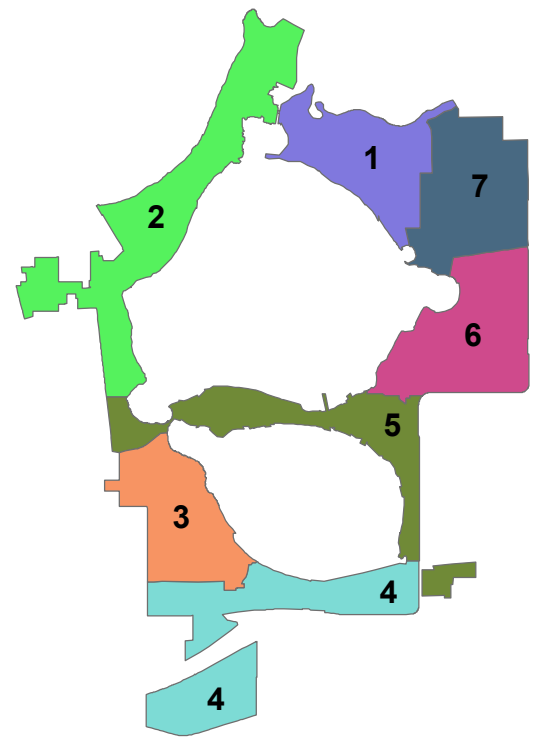

**Legend**

- COBI District Bounds\_polygon
- <all other values> (186)

**PARUSEDESC**

- CONDOMINIA (256)
- MULTI-FAMILY - 10 UNITS OR MORE (1)
- MULTI-FAMILY - LESS THAN 10 UNITS (2)
- SINGLE FAMILY (2,545)
- VACANT RESIDENTIAL (39)

0.25 0.125 0 0.25 Miles

1:19900

**Belle Isle  
Parcel / Districts**

Updated: 20211004

Data from Orange County Property Appraiser  
Parcel Layer dated 4/2021 and COBI District  
Boundaries updated per committee