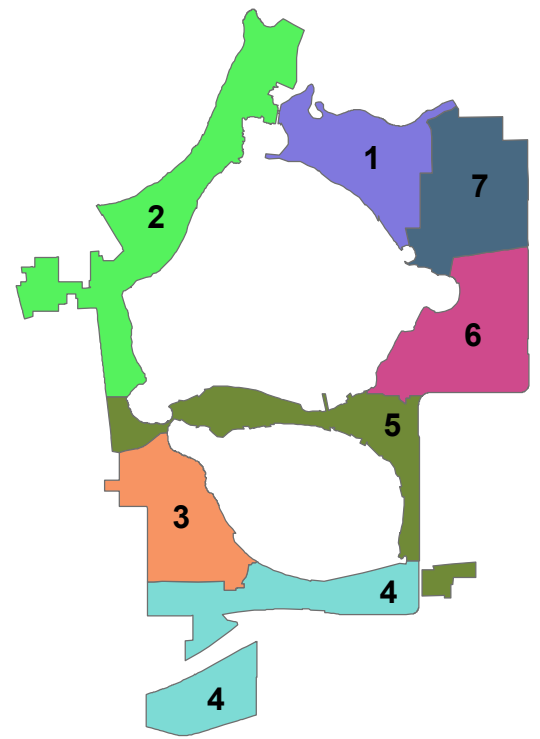

**Legend**

parcels\_spring\_2021\_district  
 parcels\_spring\_2021\_district

**2021-08-19 COBI District Bounds**

dist\_id

- 1
- 2
- 3
- 4
- 5
- 6
- 7

0.25 0.125 0 0.25 Miles

1:19900

**Belle Isle**

**Parcel / Districts**

Updated: 20211004

Data from Orange County Property Appraiser  
 Parcel Layer dated 4/2021 and COBI District  
 Boundaries updated per committee

Sources: Esri, HERE, Garmin, USGS, Intermap, INCREMENT P, NRCan, Esri Japan, METI, Esri China (Hong Kong), Esri Korea, Esri (Thailand), NGCC, (c) OpenStreetMap contributors, and the GIS User Community