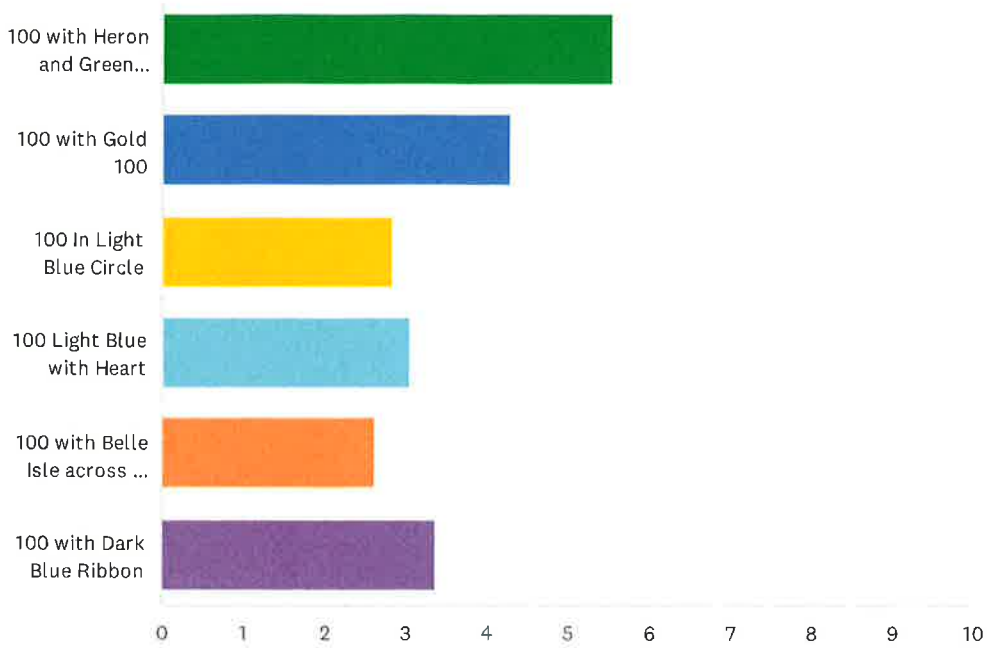

Q1 What commemorative merchandise would you be interested in purchasing? (select your choices in order of preference)

Answered: 75 Skipped: 4

	1	2	3	4	5	6	N/A	TOTAL	SCORE
T-shirt	58.57% 41	21.43% 15	8.57% 6	5.71% 4	0.00% 0	0.00% 0	5.71% 4	70	5.41
Hat	20.97% 13	43.55% 27	16.13% 10	8.06% 5	3.23% 2	0.00% 0	8.06% 5	62	4.77
Tote Bag	4.55% 3	13.64% 9	30.30% 20	19.70% 13	7.58% 5	1.52% 1	22.73% 15	66	3.78
Lapel Pin	3.03% 2	3.03% 2	6.06% 4	12.12% 8	39.39% 26	9.09% 6	27.27% 18	66	2.50
Koozie	9.09% 6	9.09% 6	18.18% 12	19.70% 13	16.67% 11	12.12% 8	15.15% 10	66	3.27
Other (please add comment below)	6.78% 4	6.78% 4	5.08% 3	8.47% 5	5.08% 3	32.20% 19	35.59% 21	59	2.53

Q2 Logo Design (select your choices in order of preference)

Answered: 79 Skipped: 0

	1	2	3	4	5	6	N/A	TOTAL	SCORE
	78.48% 62	6.33% 5	3.80% 3	3.80% 3	0.00% 0	3.80% 3	3.80% 3	79	5.54
	6.33% 5	44.30% 35	20.25% 16	3.80% 3	5.06% 4	6.33% 5	13.92% 11	79	4.28
	2.53% 2	5.06% 4	15.19% 12	20.25% 16	20.25% 16	12.66% 10	24.05% 19	79	2.83
	6.33% 5	8.86% 7	12.66% 10	24.05% 19	7.59% 6	18.99% 15	21.52% 17	79	3.05
	3.80% 3	2.53% 2	11.39% 9	15.19% 12	31.65% 25	12.66% 10	22.78% 18	79	2.62
	2.53% 2	25.32% 20	21.52% 17	10.13% 8	11.39% 9	17.72% 14	11.39% 9	79	3.37

Q3 Color preference from logos above

Answered: 78 Skipped: 1

ANSWER CHOICES

- Gold and Dark Blue
- Light Blue and Black
- Dark Blue and Green
- Other (please specify)

RESPONSES

Gold and Dark Blue	23.08%	18
Light Blue and Black	15.38%	12
Dark Blue and Green	58.97%	46
Other (please specify)	2.56%	2
TOTAL		78