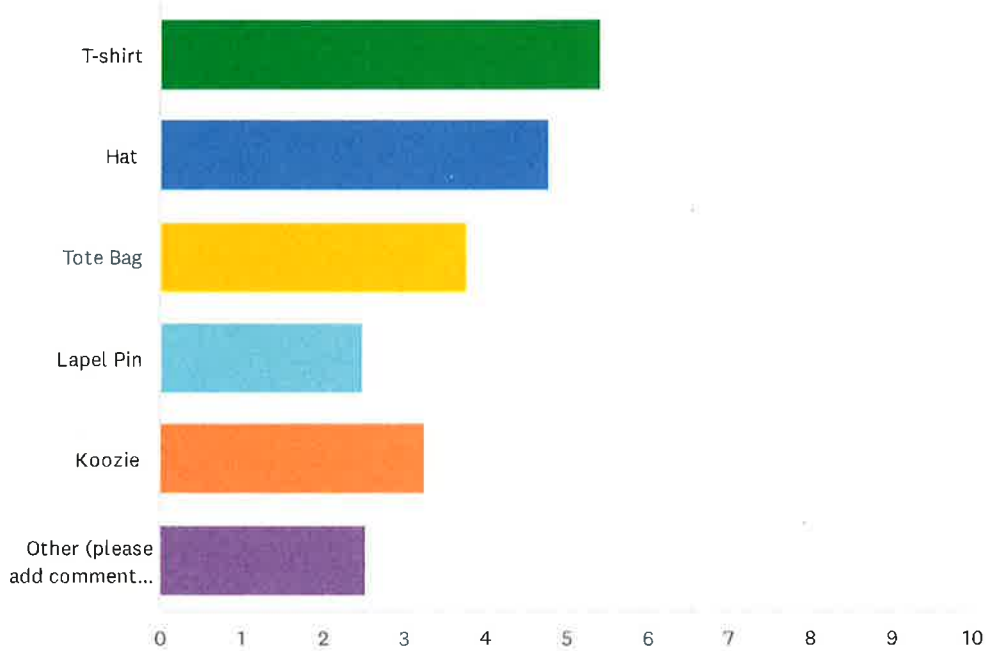

Q1 What commemorative merchandise would you be interested in purchasing? (select your choices in order of preference)

Answered: 75 Skipped: 4

	1	2	3	4	5	6	N/A	TOTAL	SCORE
T-shirt	58.57% 41	21.43% 15	8.57% 6	5.71% 4	0.00% 0	0.00% 0	5.71% 4	70	5.41
Hat	20.97% 13	43.55% 27	16.13% 10	8.06% 5	3.23% 2	0.00% 0	8.06% 5	62	4.77
Tote Bag	4.55% 3	13.64% 9	30.30% 20	19.70% 13	7.58% 5	1.52% 1	22.73% 15	66	3.78
Lapel Pin	3.03% 2	3.03% 2	6.06% 4	12.12% 8	39.39% 26	9.09% 6	27.27% 18	66	2.50
Koozie	9.09% 6	9.09% 6	18.18% 12	19.70% 13	16.67% 11	12.12% 8	15.15% 10	66	3.27
Other (please add comment below)	6.78% 4	6.78% 4	5.08% 3	8.47% 5	5.08% 3	32.20% 19	35.59% 21	59	2.53

Q2 Logo Design (select your choices in order of preference)

Answered: 79 Skipped: 0

	1	2	3	4	5	6	N/A	TOTAL	SCORE
	78.48% 62	6.33% 5	3.80% 3	3.80% 3	0.00% 0	3.80% 3	3.80% 3	79	5.54
	6.33% 5	44.30% 35	20.25% 16	3.80% 3	5.06% 4	6.33% 5	13.92% 11	79	4.28
	2.53% 2	5.06% 4	15.19% 12	20.25% 16	20.25% 16	12.66% 10	24.05% 19	79	2.83
	6.33% 5	8.86% 7	12.66% 10	24.05% 19	7.59% 6	18.99% 15	21.52% 17	79	3.05
	3.80% 3	2.53% 2	11.39% 9	15.19% 12	31.65% 25	12.66% 10	22.78% 18	79	2.62
	2.53% 2	25.32% 20	21.52% 17	10.13% 8	11.39% 9	17.72% 14	11.39% 9	79	3.37