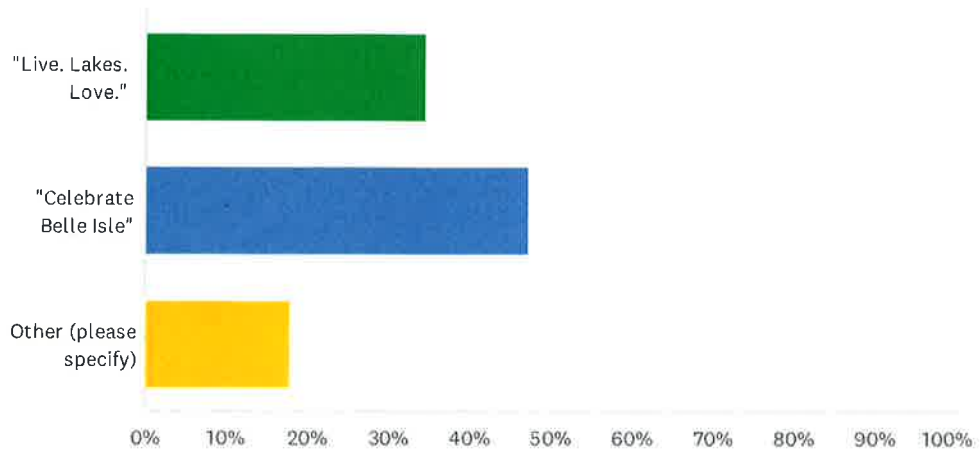

Q4 Vote for your favorite slogan

Answered: 78 Skipped: 1

ANSWER CHOICES

"Live. Lakes. Love."
"Celebrate Belle Isle"
Other (please specify)
TOTAL

RESPONSES

34.62%	27
47.44%	37
17.95%	14
	78

Belle Isle Centennial Survey 2024

Q5 Do you have other suggestions on merchandise, logo, or color?

Answered: 38 Skipped: 41

#	RESPONSES	DATE
1	The above designs are nice, but it would be iconic to have a design such as the Florida "retro postcard" (SoDo by Target has this. Also mutual on Colonial and Orange Ave).I believe that would sell FAR more merchandise.	3/20/2024 4:07 PM
2	White hat with the dark blue and green logo. Navy hat with gold and green logo. I think the logo with the bird has to be it! It adds character! Shows we love our birds and animals too!	3/19/2024 12:26 PM
3	Flag	3/18/2024 8:00 AM
4	The logos are confusing. Please keep the years "1924-2024" in whichever logo is chosen. It then gives context to the logo without having to explain.	3/15/2024 12:53 PM
5	An insulated Yeti type beverage tumbler with logo/slogan. And/or coffee mugs.	3/13/2024 1:45 PM
6	Flag	3/13/2024 9:26 AM
7	Logo-keep the same city logo and put 100 years as a banner. Why switch it from what it has been for many years. Keep it traditional	3/12/2024 11:10 PM
8	Signature artwork on tshirt/ logo #1 on coffee cup	3/12/2024 9:43 PM
9	Current Belle Isle Logo on shirt crest if Not the main design. Also include 1924 - 2024 on shirt. The slogan needs more thought.	3/12/2024 9:23 PM
10	License plate, those were popular before	3/12/2024 6:38 PM
11	Books, framed or unframed art/posters	3/12/2024 5:21 PM
12	License plates	3/12/2024 11:15 AM
13	Garden flag	3/12/2024 10:46 AM
14	Belle Isle Christmas Ornament; Umbrella; License Plate	3/12/2024 10:04 AM
15	Artwork of Nela Bridge or the fountain or the park at city hall on the back of the t- shirt	3/12/2024 9:01 AM
16	Only like the first logo!	3/12/2024 6:57 AM
17	None	3/12/2024 5:04 AM
18	Picture of the Nela Bridge on the back of the T-shirt.	3/11/2024 11:26 PM
19	House flags with city seal	3/11/2024 11:20 PM
20	I strongly prefer the previous city emblem with the sailboat. I'd like to see that design with "100th Anniversary" wrapped around the outer edge.	3/11/2024 10:47 PM
21	Car magnet, vinyl stickers	3/11/2024 10:33 PM
22	Live. Lakes. Love. Seems very "Karen" and something found in an outdated kitchen. Perhaps ai inputs may be able to come up with something to reflect Belle Isle.	3/11/2024 9:57 PM
23	Yard flags	3/11/2024 8:37 PM
24	The dates would be nice in all of the logos, otherwise, "100" could mean a number of things. My first thought for most of the logos was some sort of race event. A magnet or license plate would be a nice option, or a reusable cup/mug.	3/11/2024 8:37 PM
25	lawn flag	3/11/2024 8:11 PM
26	Mural saying welcome to Wonderful Belle Isle on the side of Elpotro to welcome folks coming down hoffner.. In the big Post Card Style lettering one like Orlando Downtown. That picture you	3/11/2024 7:54 PM