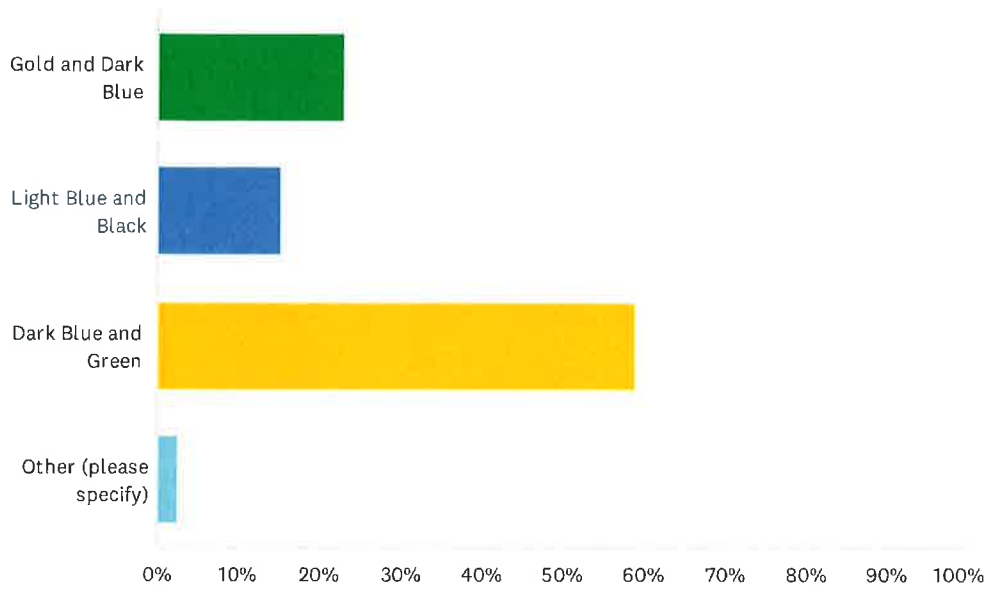

Q1 What commemorative merchandise would you be interested in purchasing? (select your choices in order of preference)

Answered: 75 Skipped: 4

	1	2	3	4	5	6	N/A	TOTAL	SCORE
T-shirt	58.57% 41	21.43% 15	8.57% 6	5.71% 4	0.00% 0	0.00% 0	5.71% 4	70	5.41
Hat	20.97% 13	43.55% 27	16.13% 10	8.06% 5	3.23% 2	0.00% 0	8.06% 5	62	4.77
Tote Bag	4.55% 3	13.64% 9	30.30% 20	19.70% 13	7.58% 5	1.52% 1	22.73% 15	66	3.78
Lapel Pin	3.03% 2	3.03% 2	6.06% 4	12.12% 8	39.39% 26	9.09% 6	27.27% 18	66	2.50
Koozie	9.09% 6	9.09% 6	18.18% 12	19.70% 13	16.67% 11	12.12% 8	15.15% 10	66	3.27
Other (please add comment below)	6.78% 4	6.78% 4	5.08% 3	8.47% 5	5.08% 3	32.20% 19	35.59% 21	59	2.53

Q2 Logo Design (select your choices in order of preference)

Answered: 79 Skipped: 0

	1	2	3	4	5	6	N/A	TOTAL	SCORE
	78.48% 62	6.33% 5	3.80% 3	3.80% 3	0.00% 0	3.80% 3	3.80% 3	79	5.54
	6.33% 5	44.30% 35	20.25% 16	3.80% 3	5.06% 4	6.33% 5	13.92% 11	79	4.28
	2.53% 2	5.06% 4	15.19% 12	20.25% 16	20.25% 16	12.66% 10	24.05% 19	79	2.83
	6.33% 5	8.86% 7	12.66% 10	24.05% 19	7.59% 6	18.99% 15	21.52% 17	79	3.05
	3.80% 3	2.53% 2	11.39% 9	15.19% 12	31.65% 25	12.66% 10	22.78% 18	79	2.62
	2.53% 2	25.32% 20	21.52% 17	10.13% 8	11.39% 9	17.72% 14	11.39% 9	79	3.37

Q3 Color preference from logos above

Answered: 78 Skipped: 1

ANSWER CHOICES

- Gold and Dark Blue
- Light Blue and Black
- Dark Blue and Green
- Other (please specify)

RESPONSES

Gold and Dark Blue	23.08%	18
Light Blue and Black	15.38%	12
Dark Blue and Green	58.97%	46
Other (please specify)	2.56%	2
TOTAL		78